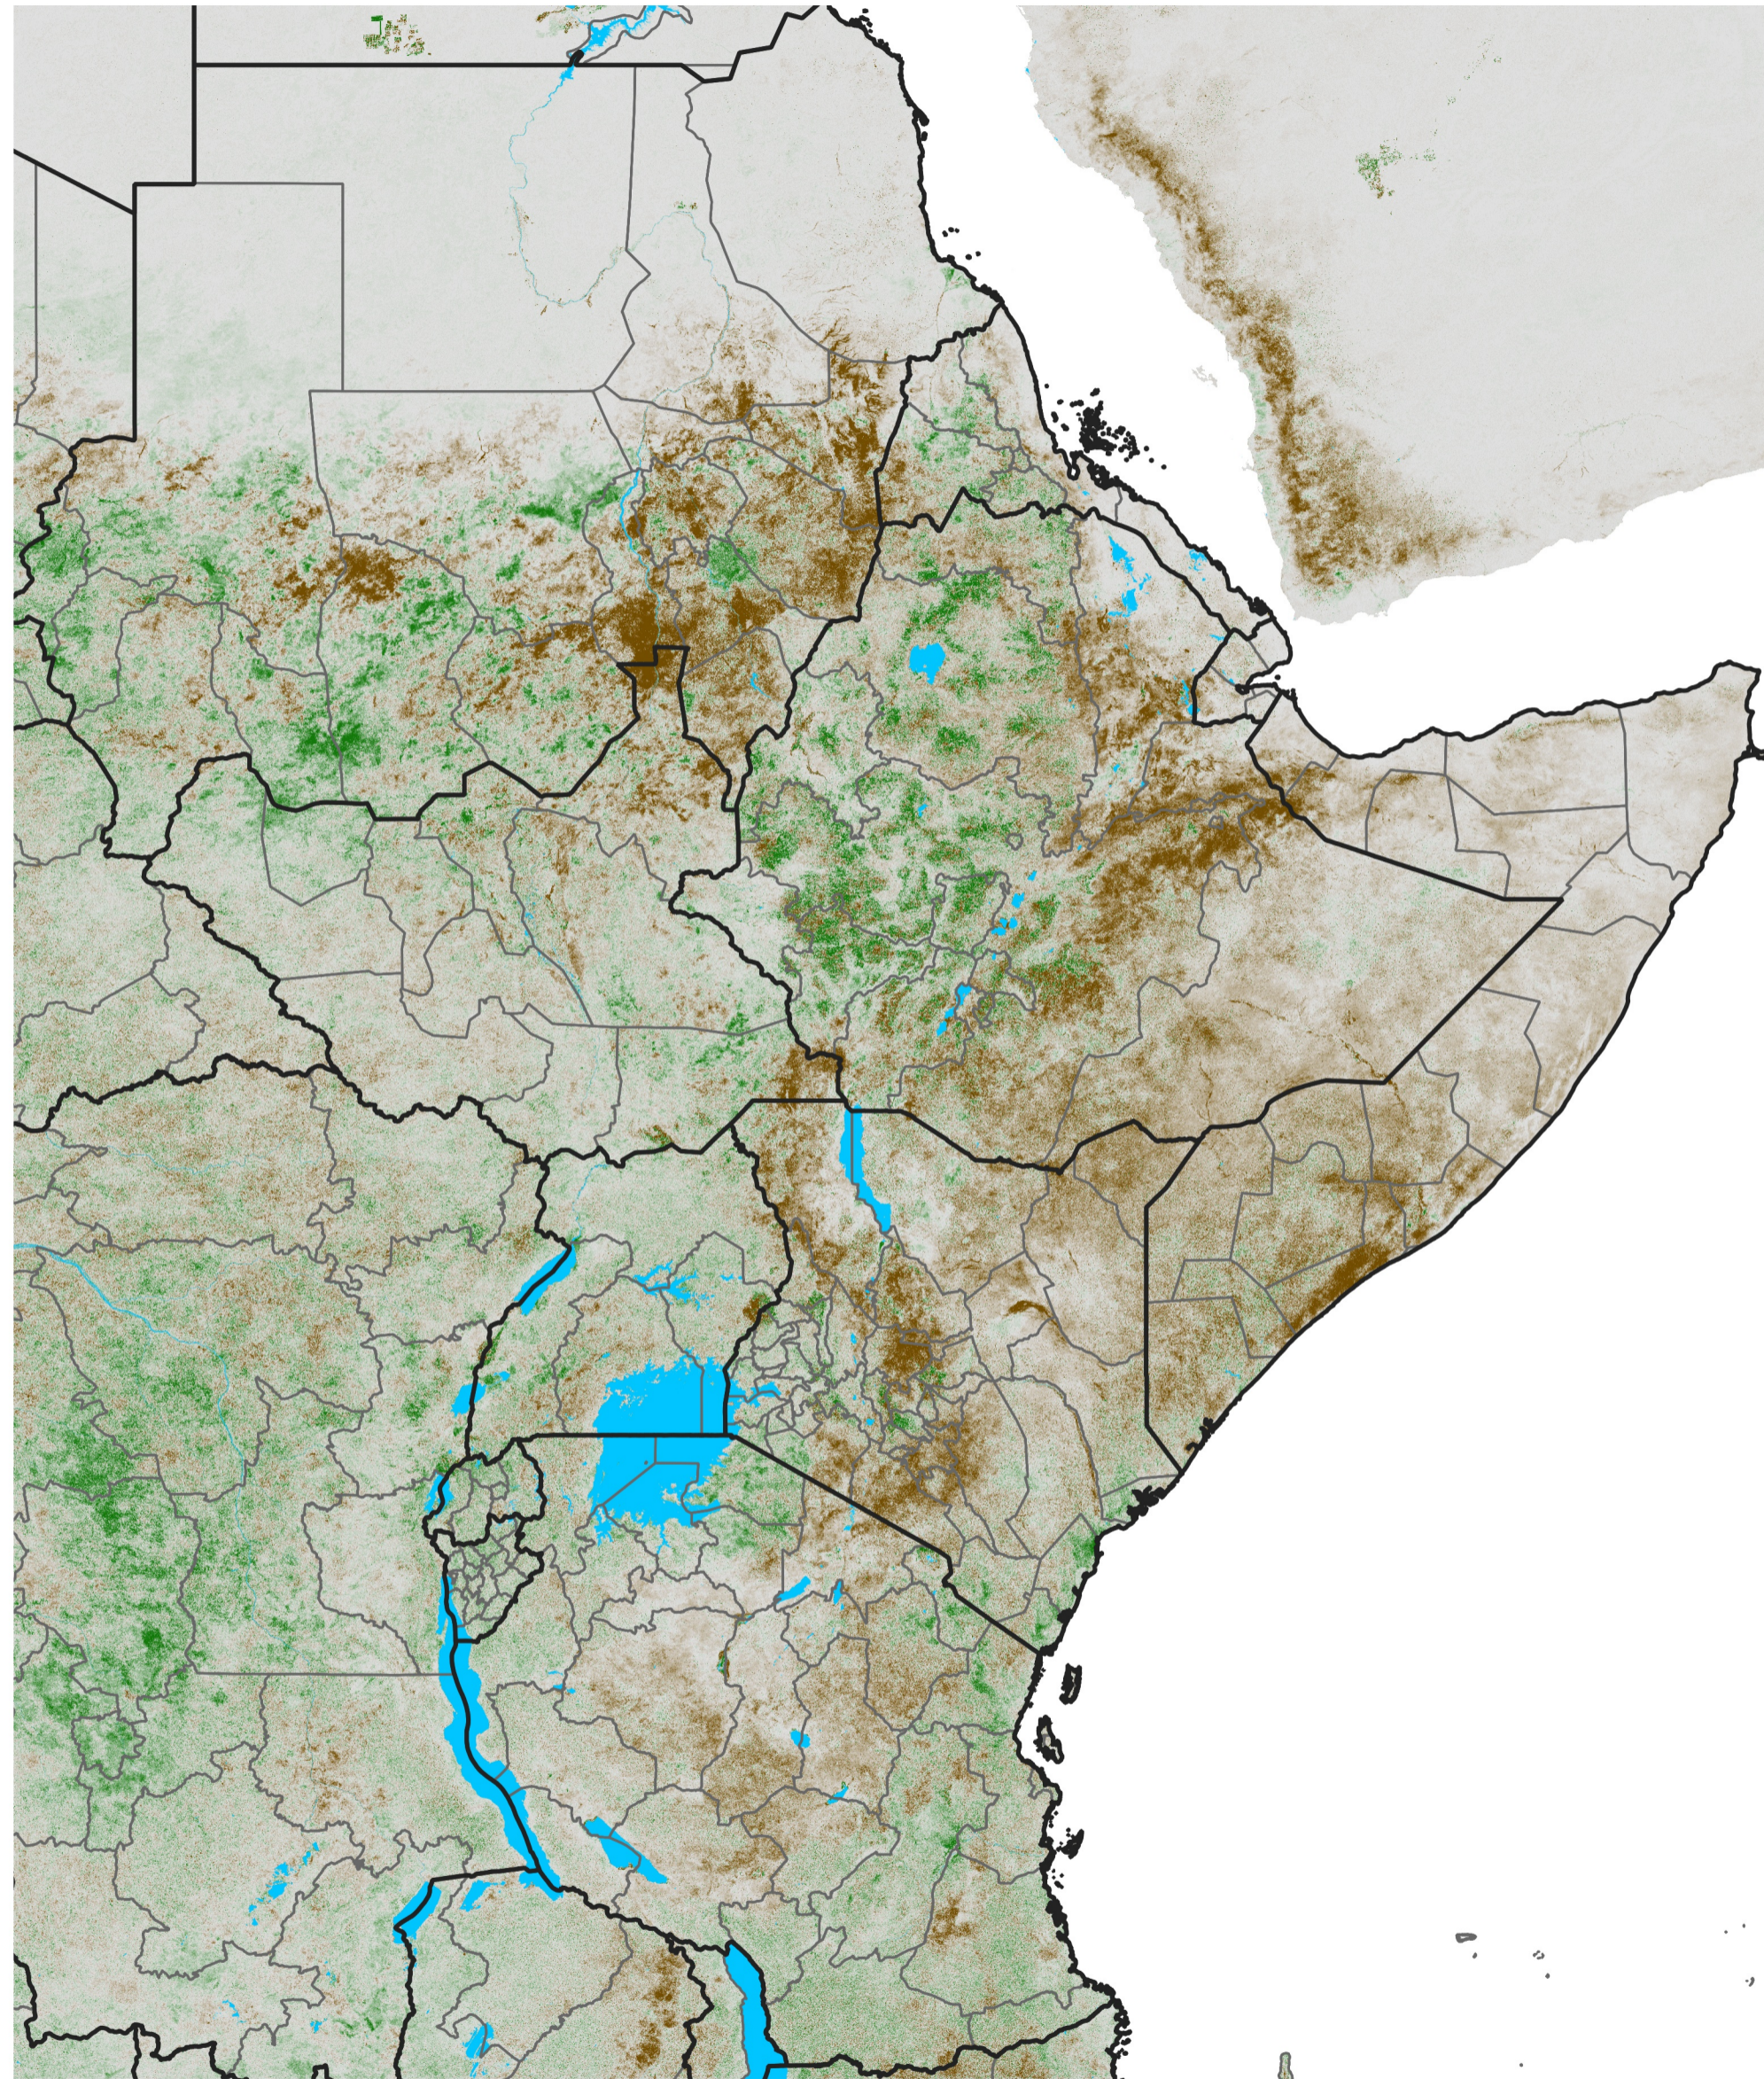

East Africa NDVI Difference

2025 minus 2024

Period 45 / Aug 06 - 15, 2025

NDVI Difference

< -0.3 -0.2 -0.1 -0.05 0.05 0.1 0.2 >0.3

Negative

No Difference

Positive