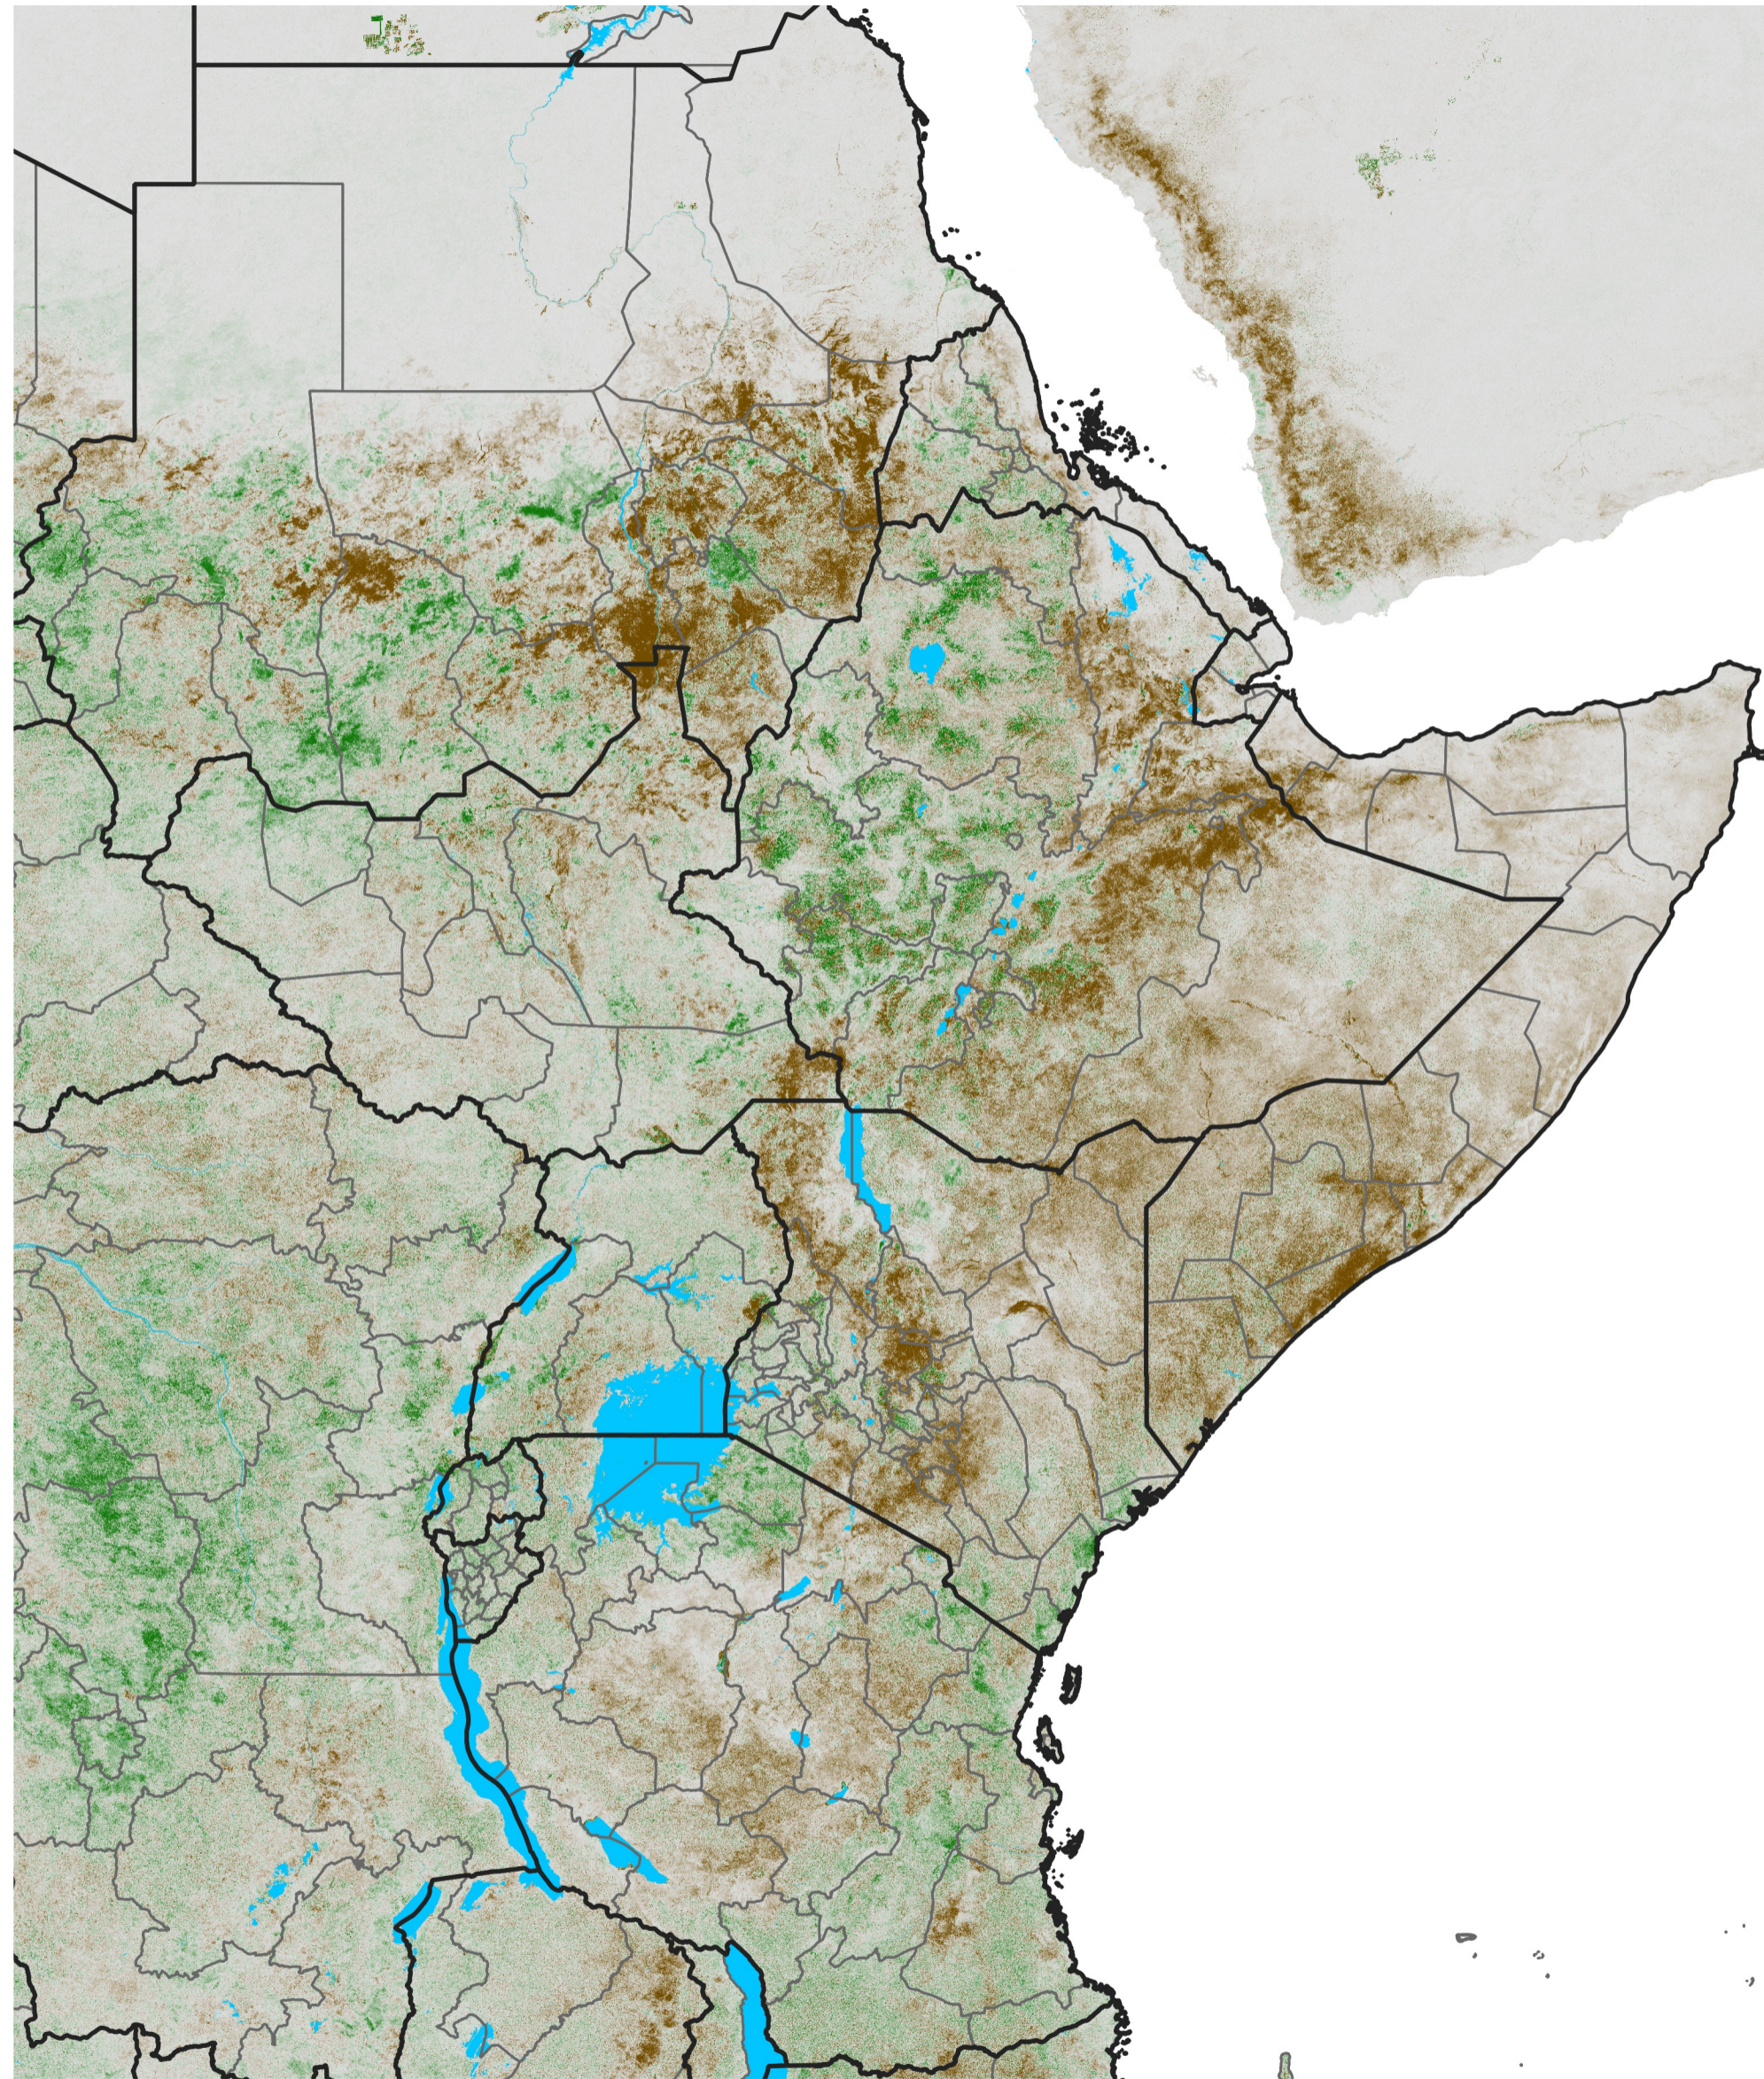

East Africa NDVI Difference

2025 minus 2024

Period 46 / Aug 11 - 20, 2025

NDVI Difference

< -0.3 -0.2 -0.1 -0.05 0.05 0.1 0.2 >0.3

Negative

No Difference

Positive