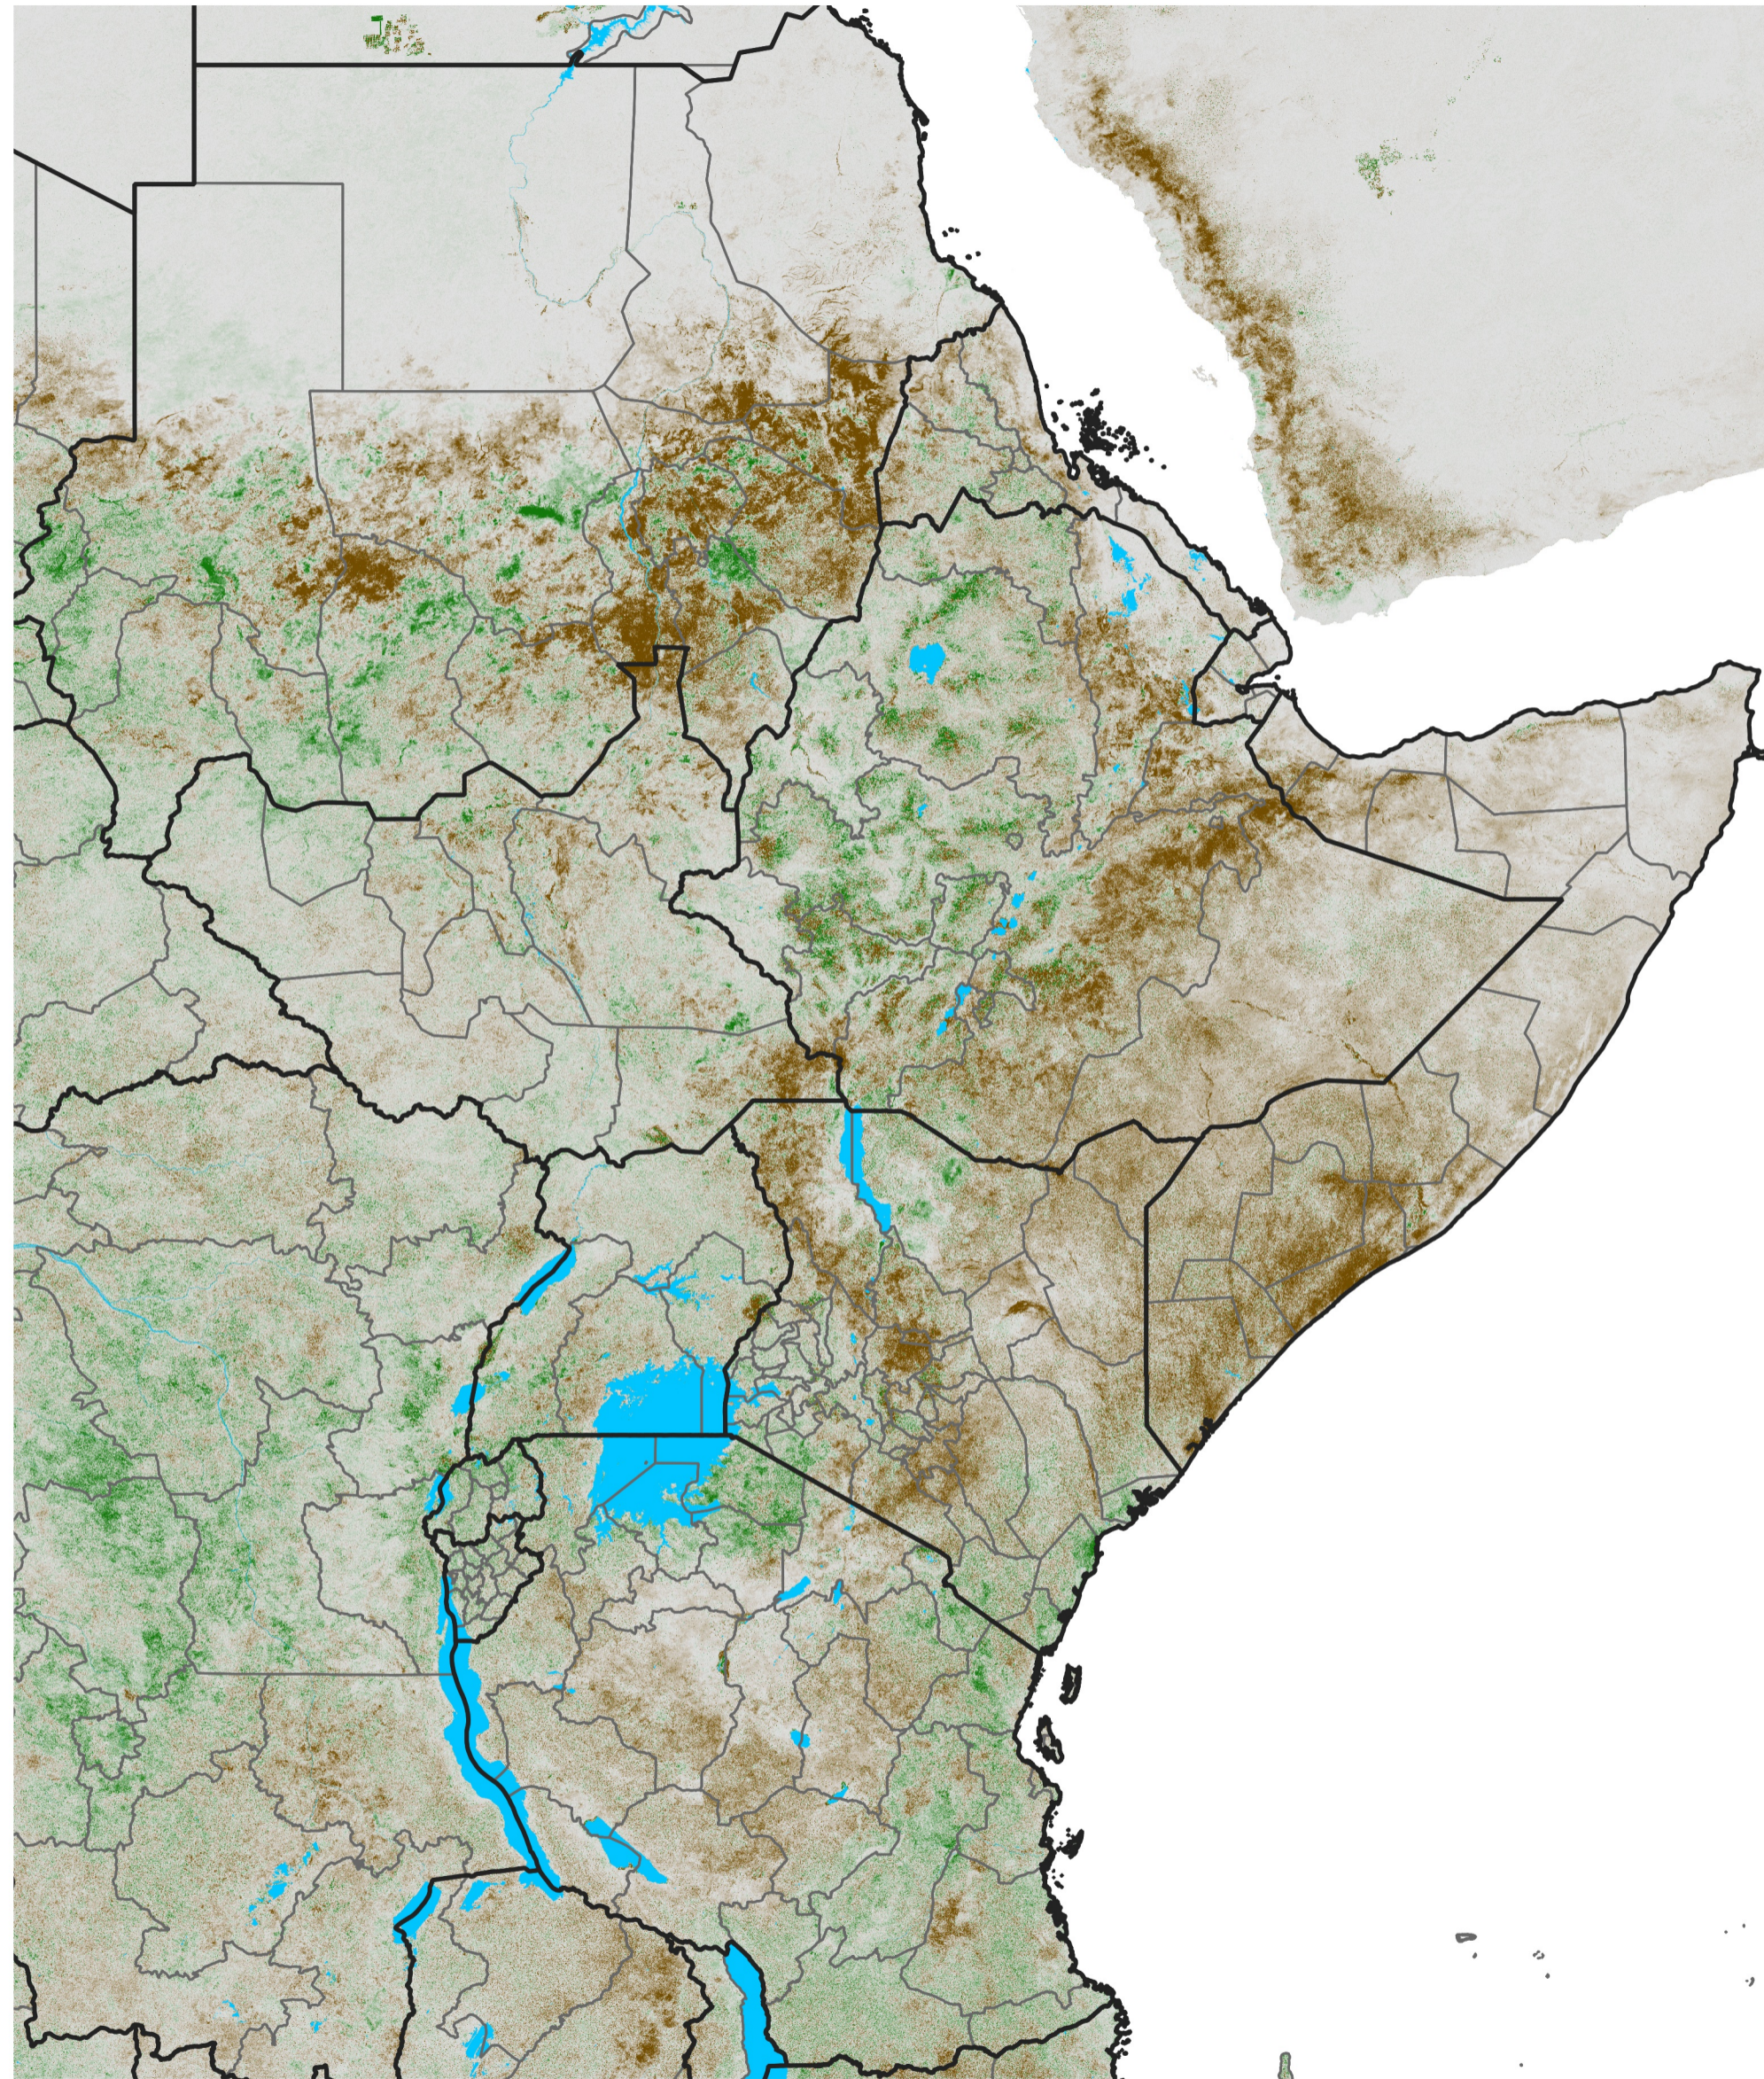

# East Africa NDVI Difference

2025 minus 2024

Period 48 / Aug 21 - 31, 2025

## NDVI Difference

< -0.3   -0.2   -0.1   -0.05   0.05   0.1   0.2   >0.3

Negative

No Difference

Positive