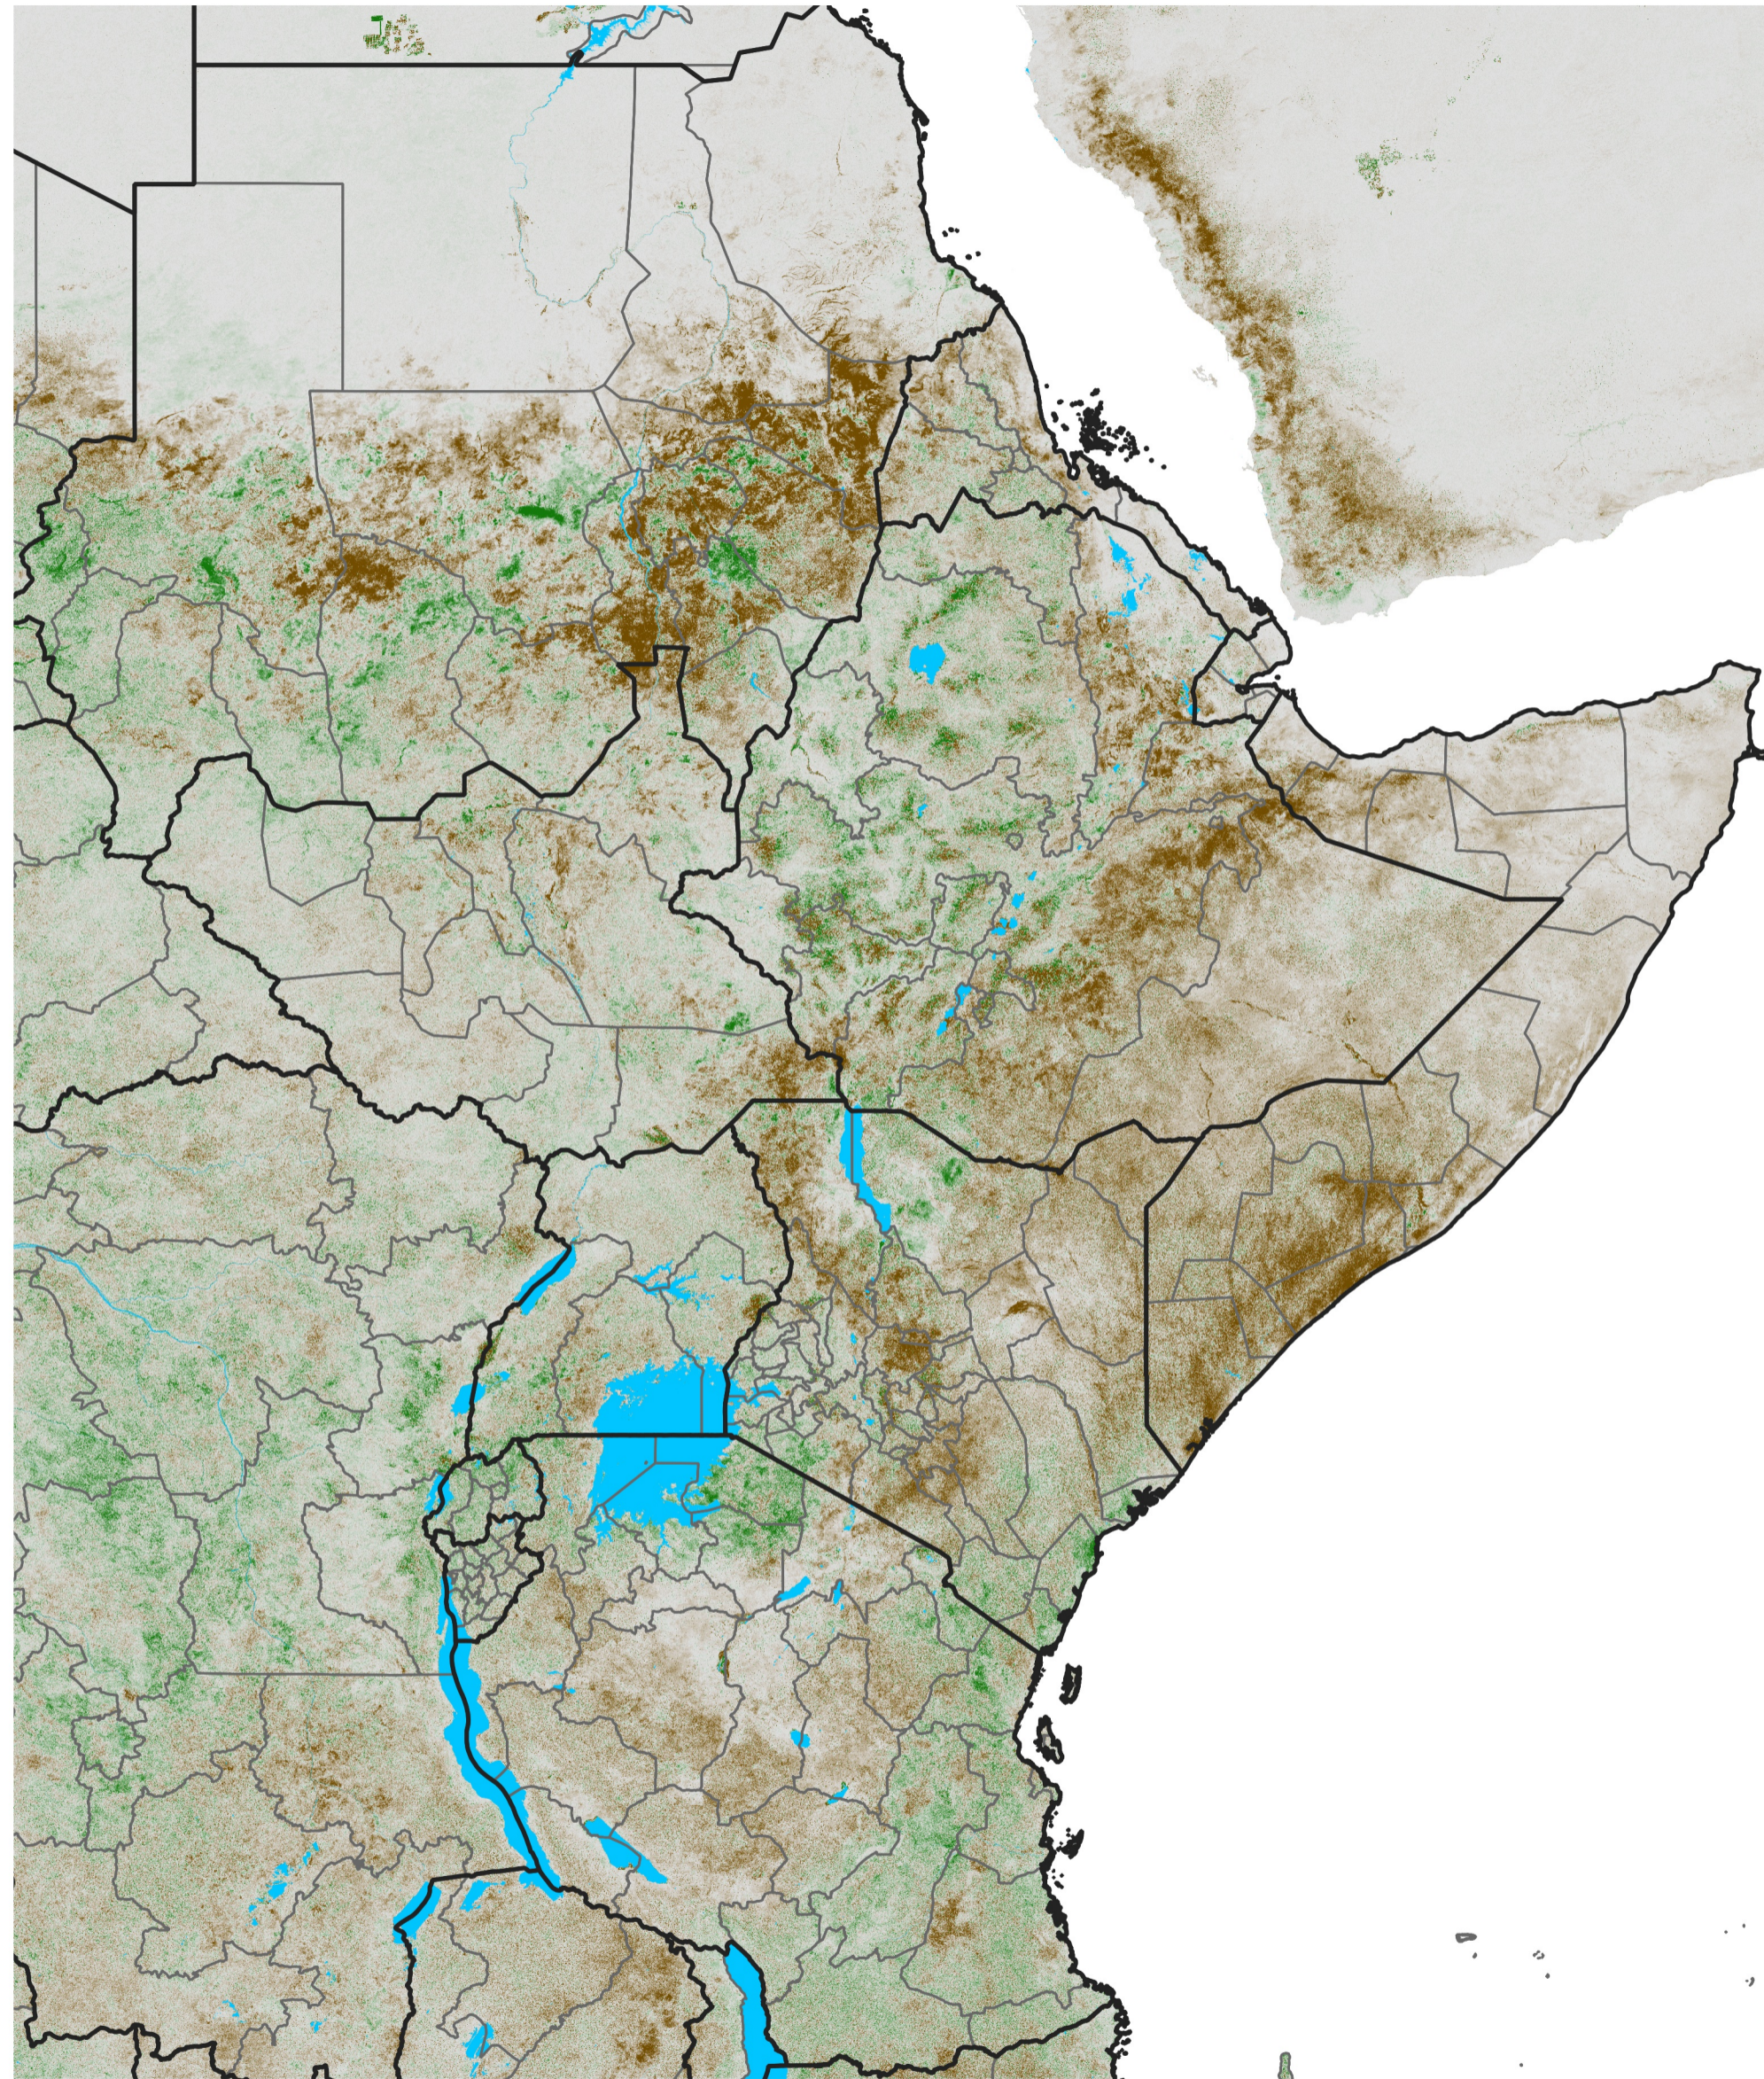

East Africa NDVI Difference

2025 minus 2024

Period 49 / Aug 26 - Sep 05, 2025

NDVI Difference

< -0.3 -0.2 -0.1 -0.05 0.05 0.1 0.2 >0.3

Negative

No Difference

Positive