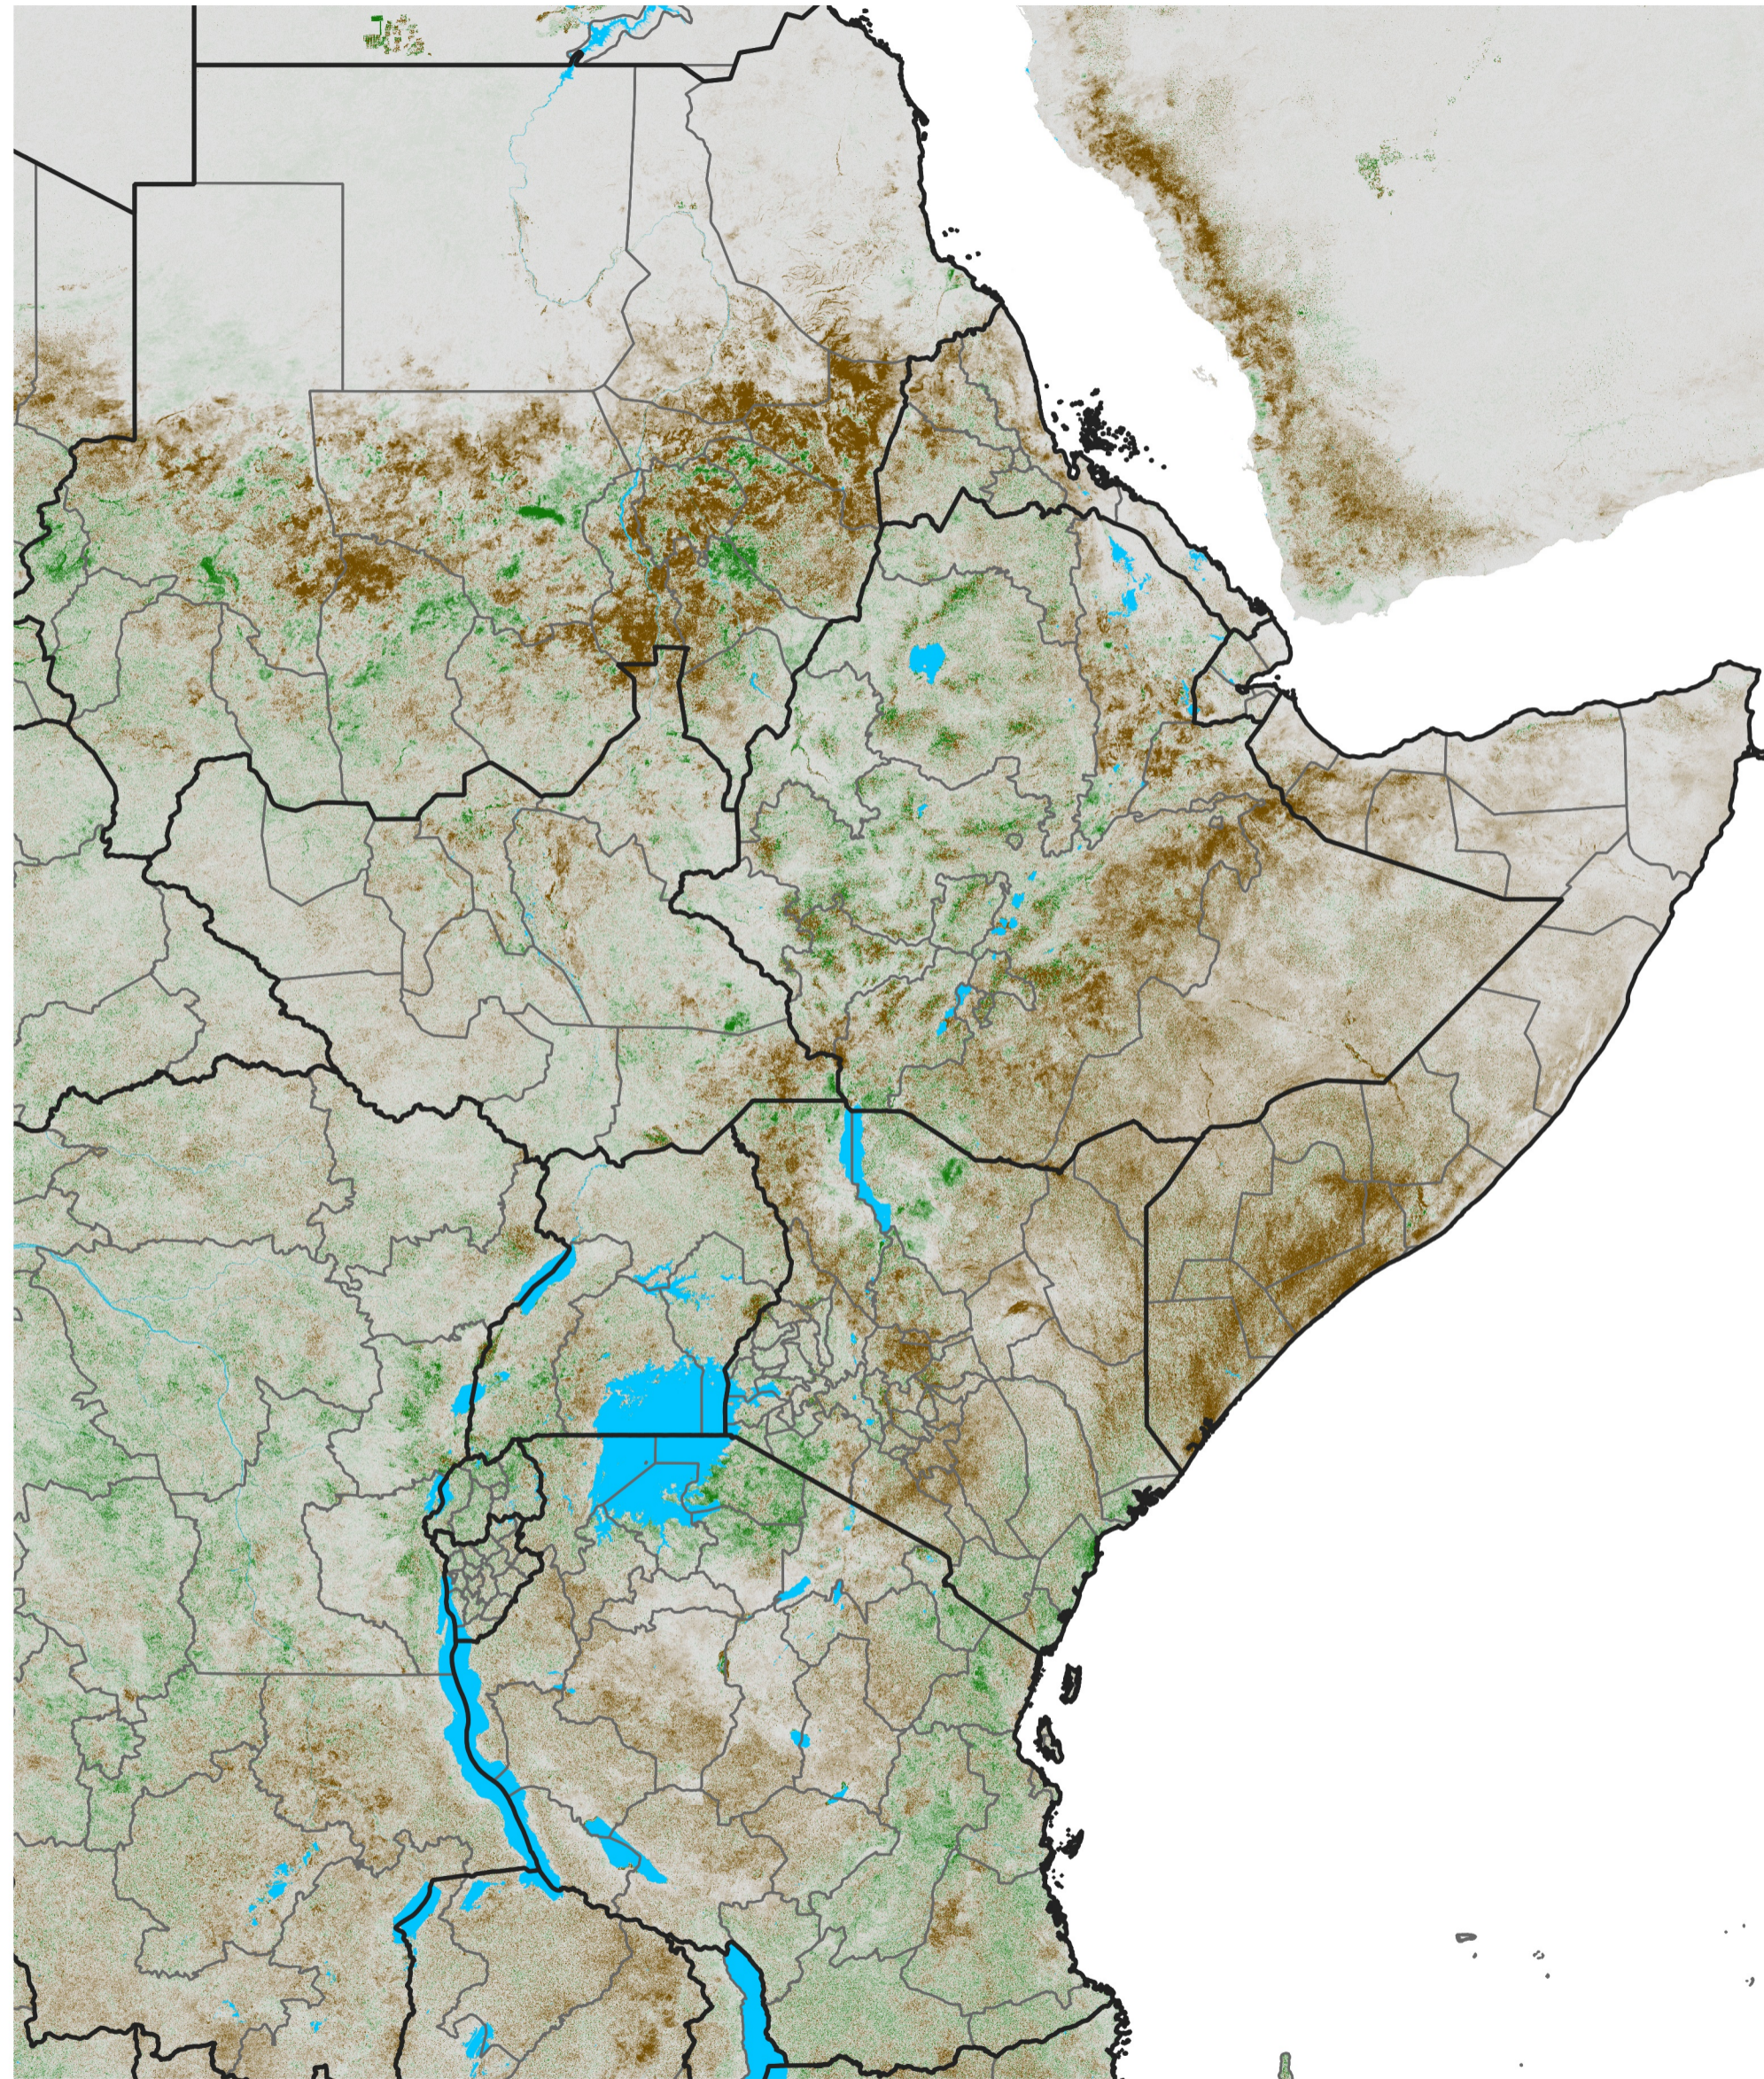

East Africa NDVI Difference

2025 minus 2024

Period 50 / Sep 01 - 10, 2025

NDVI Difference

< -0.3 -0.2 -0.1 -0.05 0.05 0.1 0.2 >0.3

Negative

No Difference

Positive