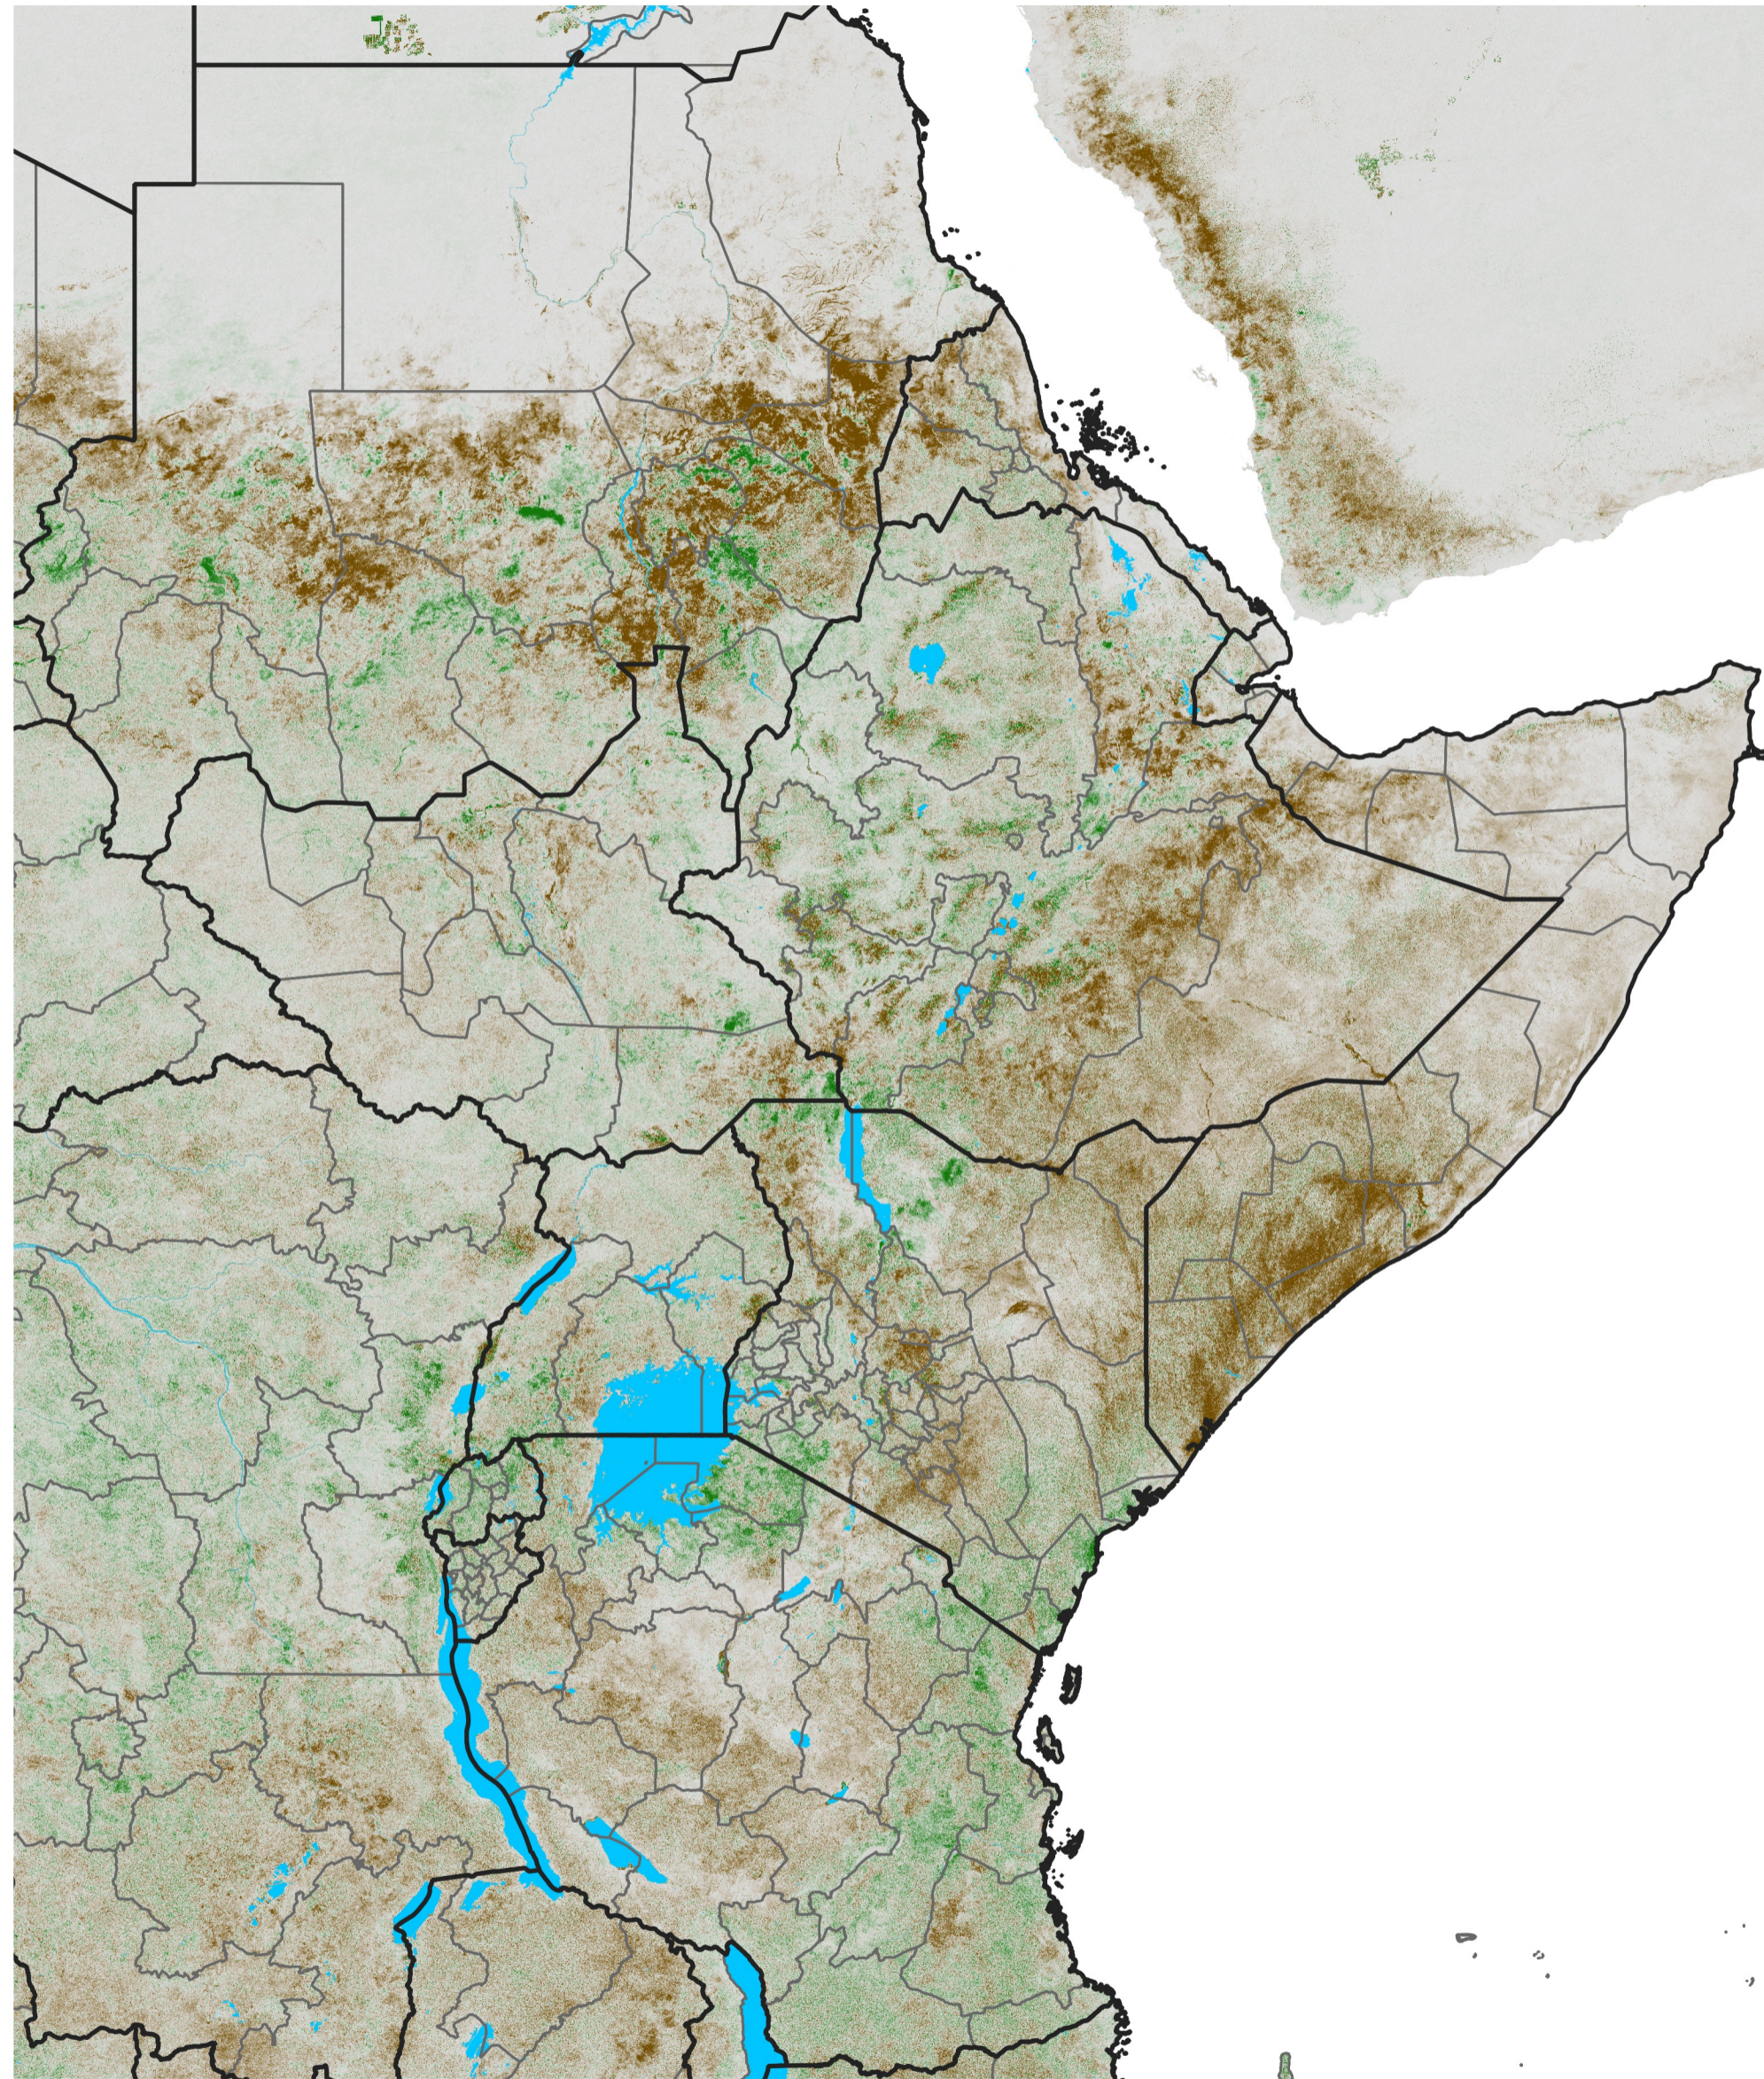

East Africa NDVI Difference

2025 minus 2024

Period 51 / Sep 06 - 15, 2025

NDVI Difference

< -0.3 -0.2 -0.1 -0.05 0.05 0.1 0.2 >0.3

Negative

No Difference

Positive