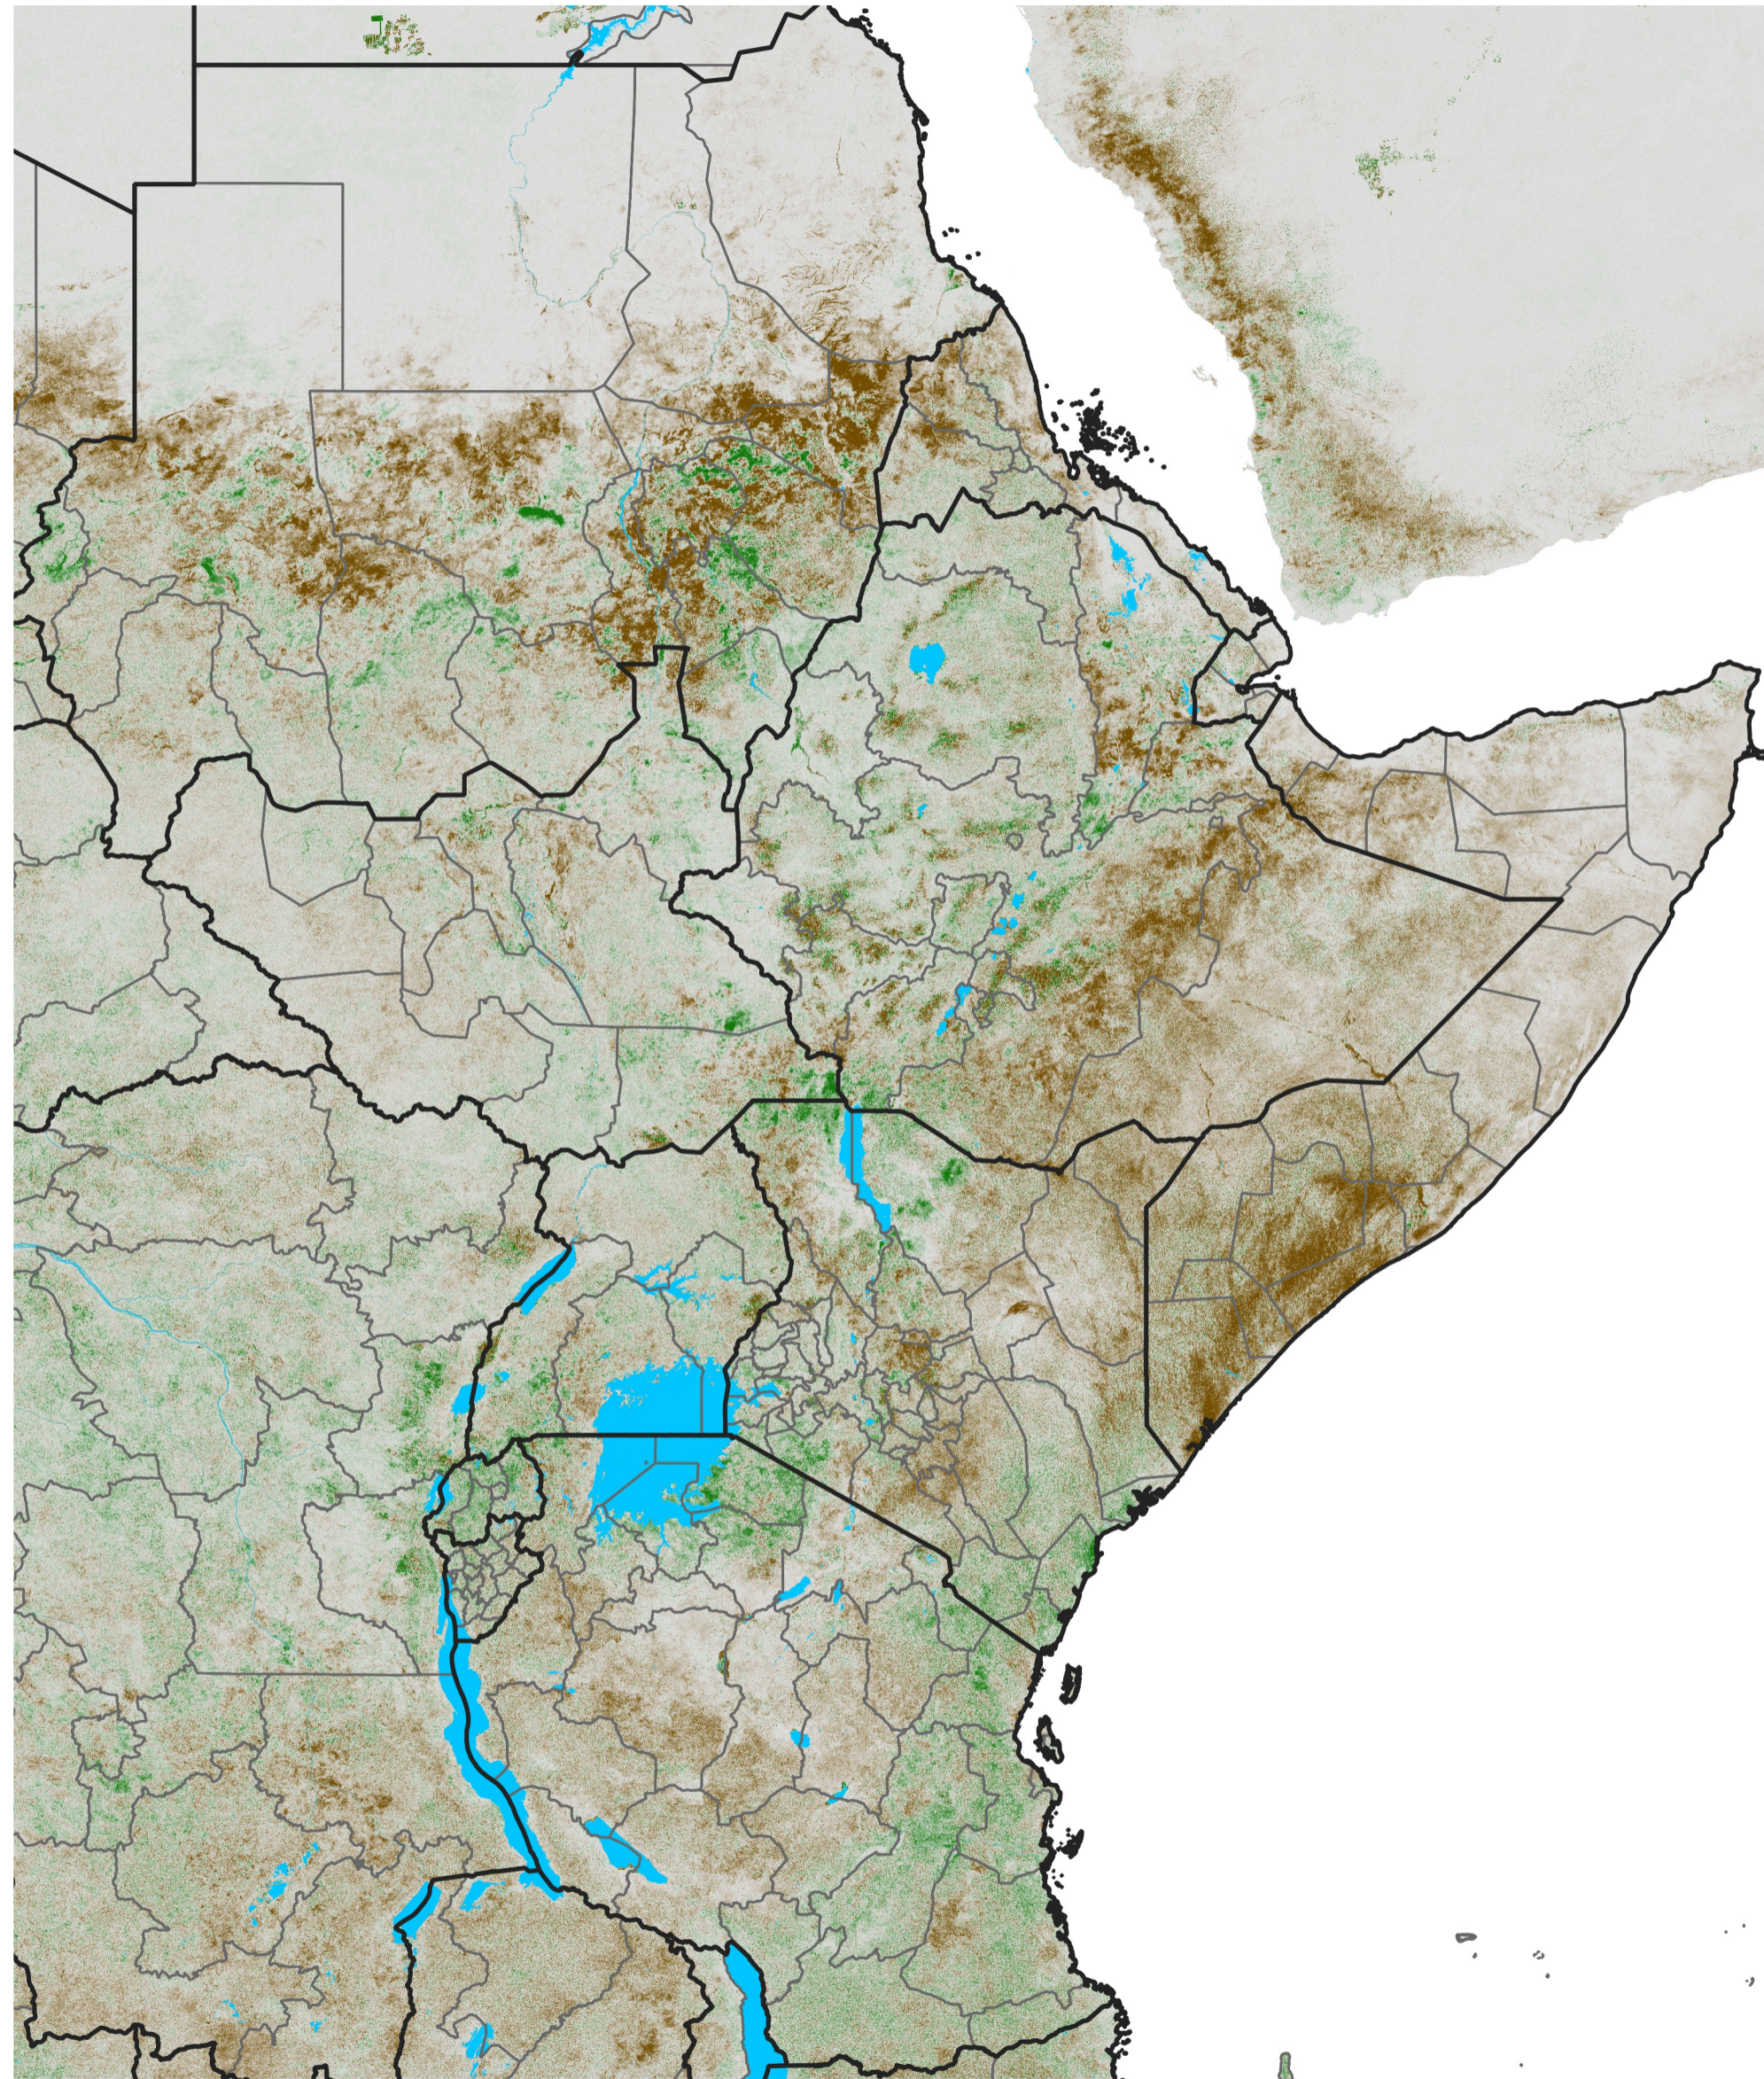

# East Africa NDVI Difference

2025 minus 2024

Period 52 / Sep 11 - 20, 2025

## NDVI Difference

< -0.3   -0.2   -0.1   -0.05   0.05   0.1   0.2   >0.3

Negative

No Difference

Positive