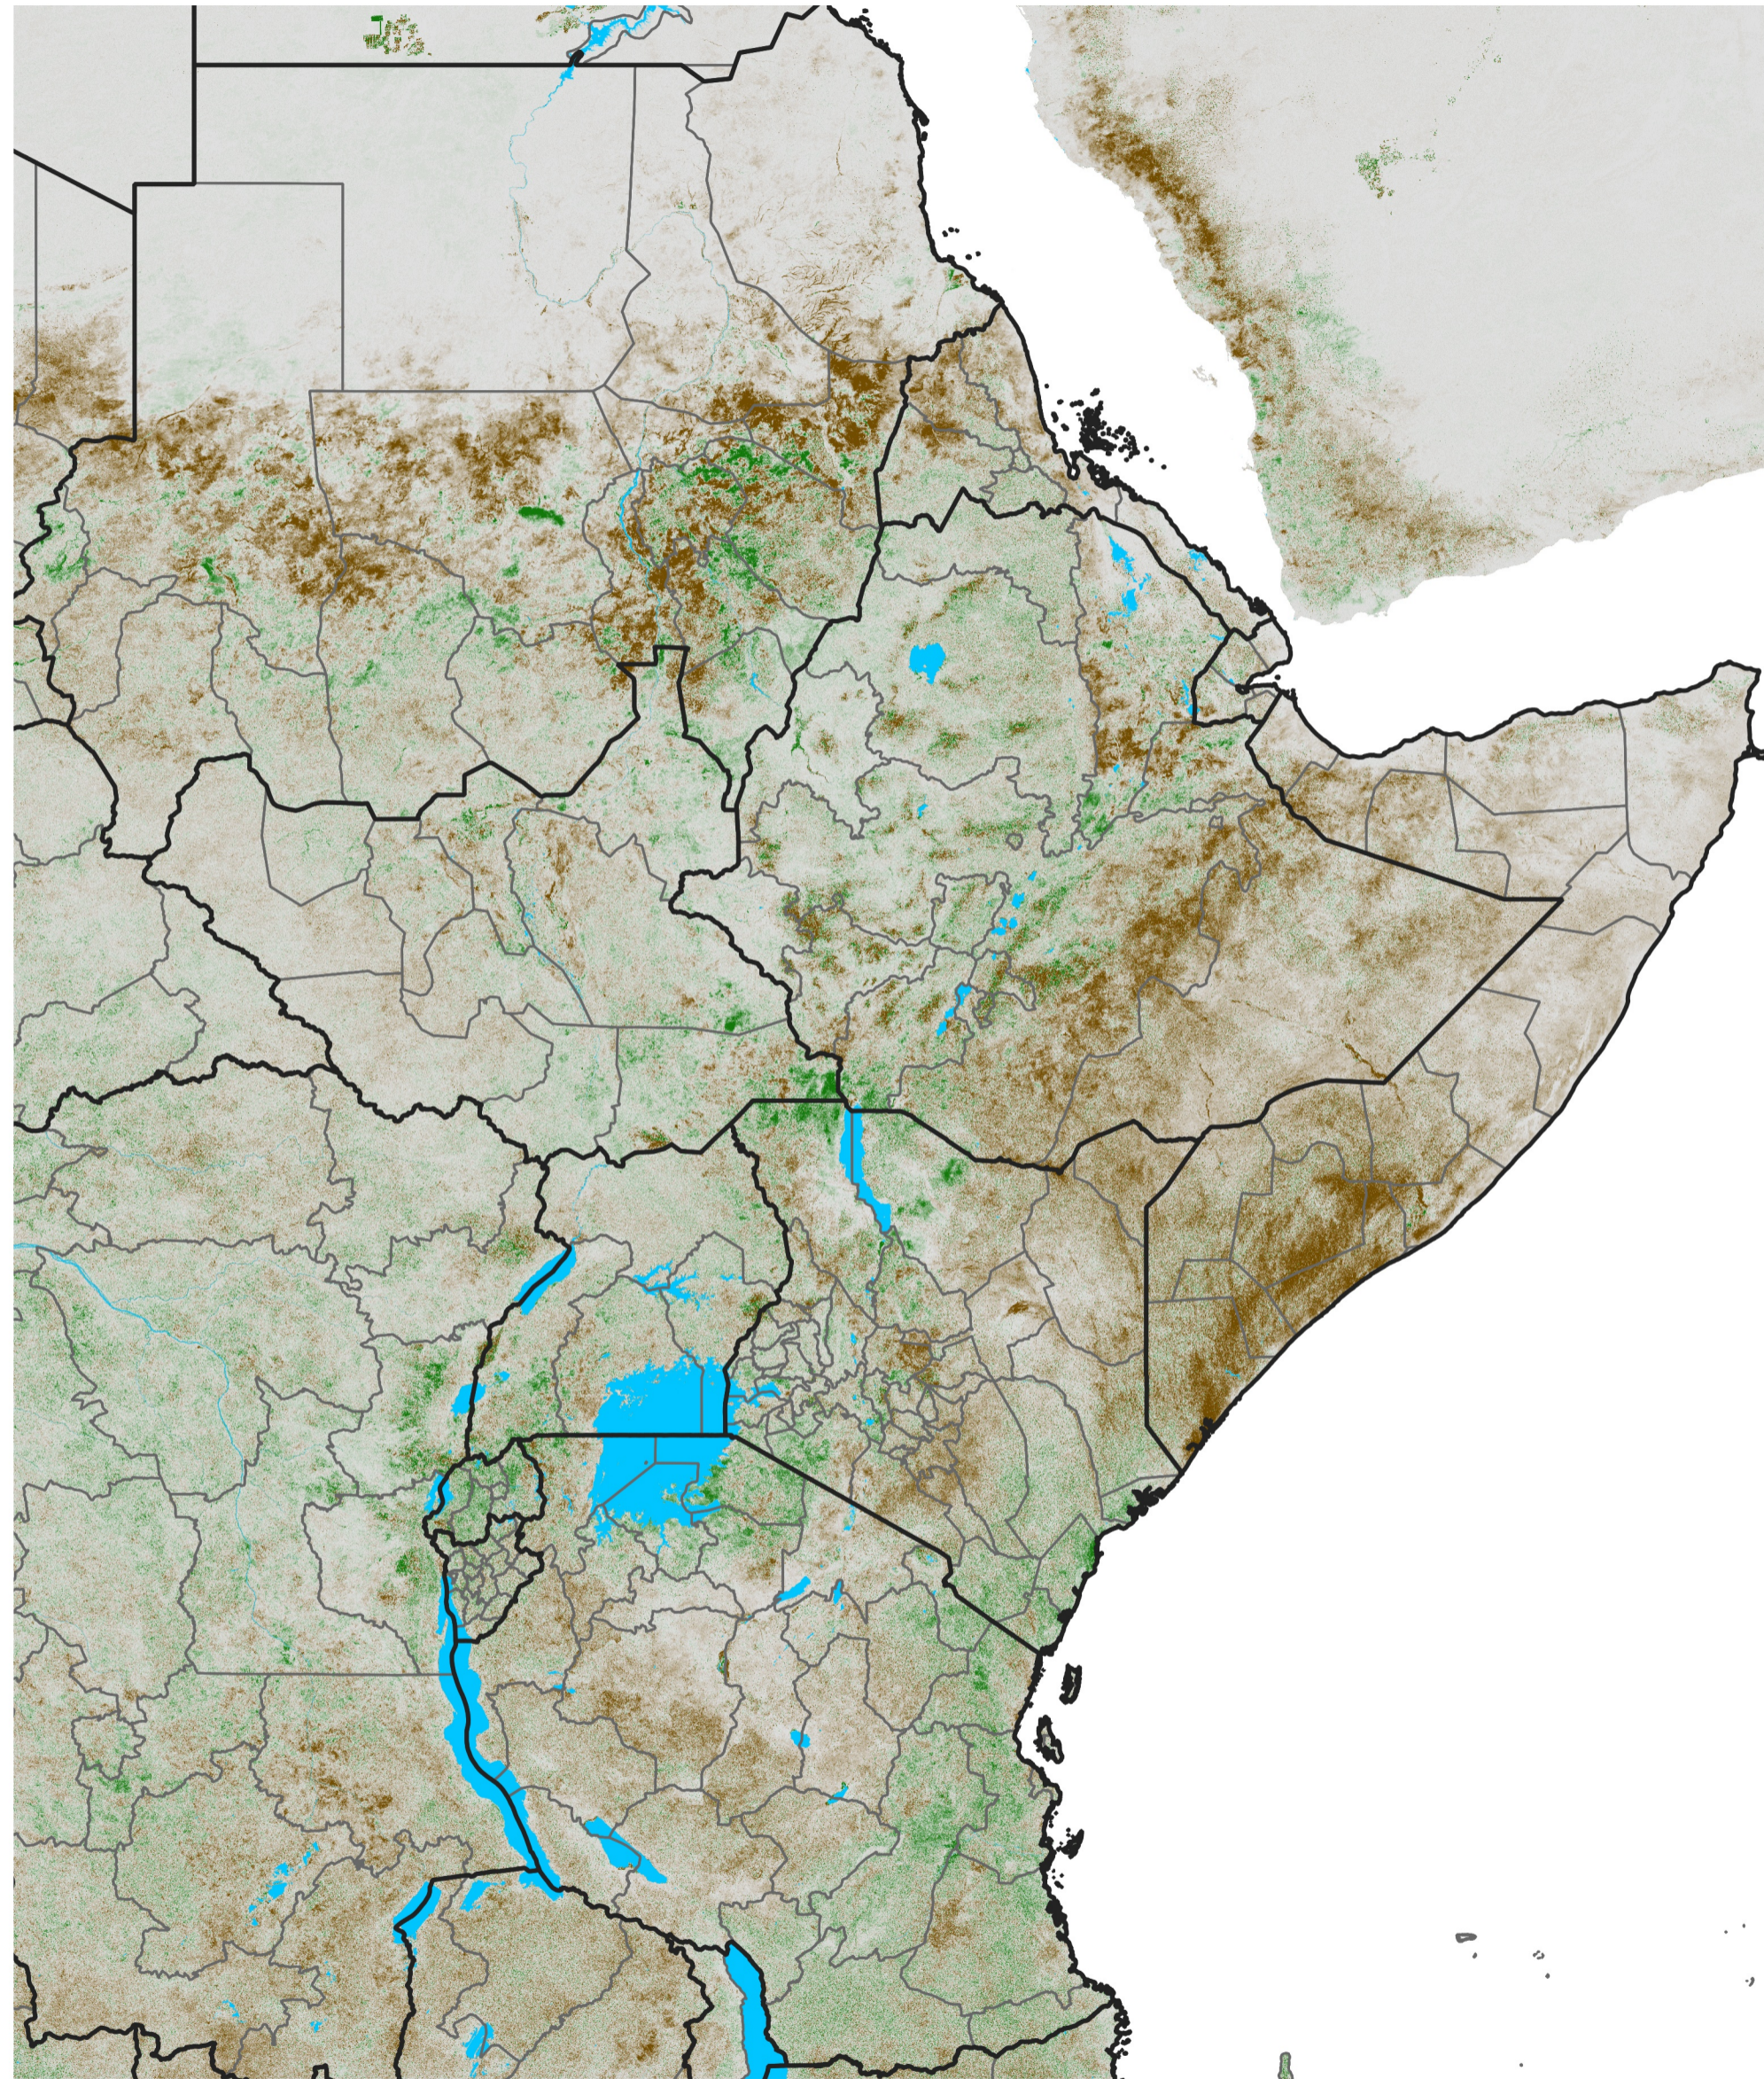

East Africa NDVI Difference

2025 minus 2024

Period 53 / Sep 16 - 25, 2025

NDVI Difference

< -0.3 -0.2 -0.1 -0.05 0.05 0.1 0.2 >0.3

Negative

No Difference

Positive