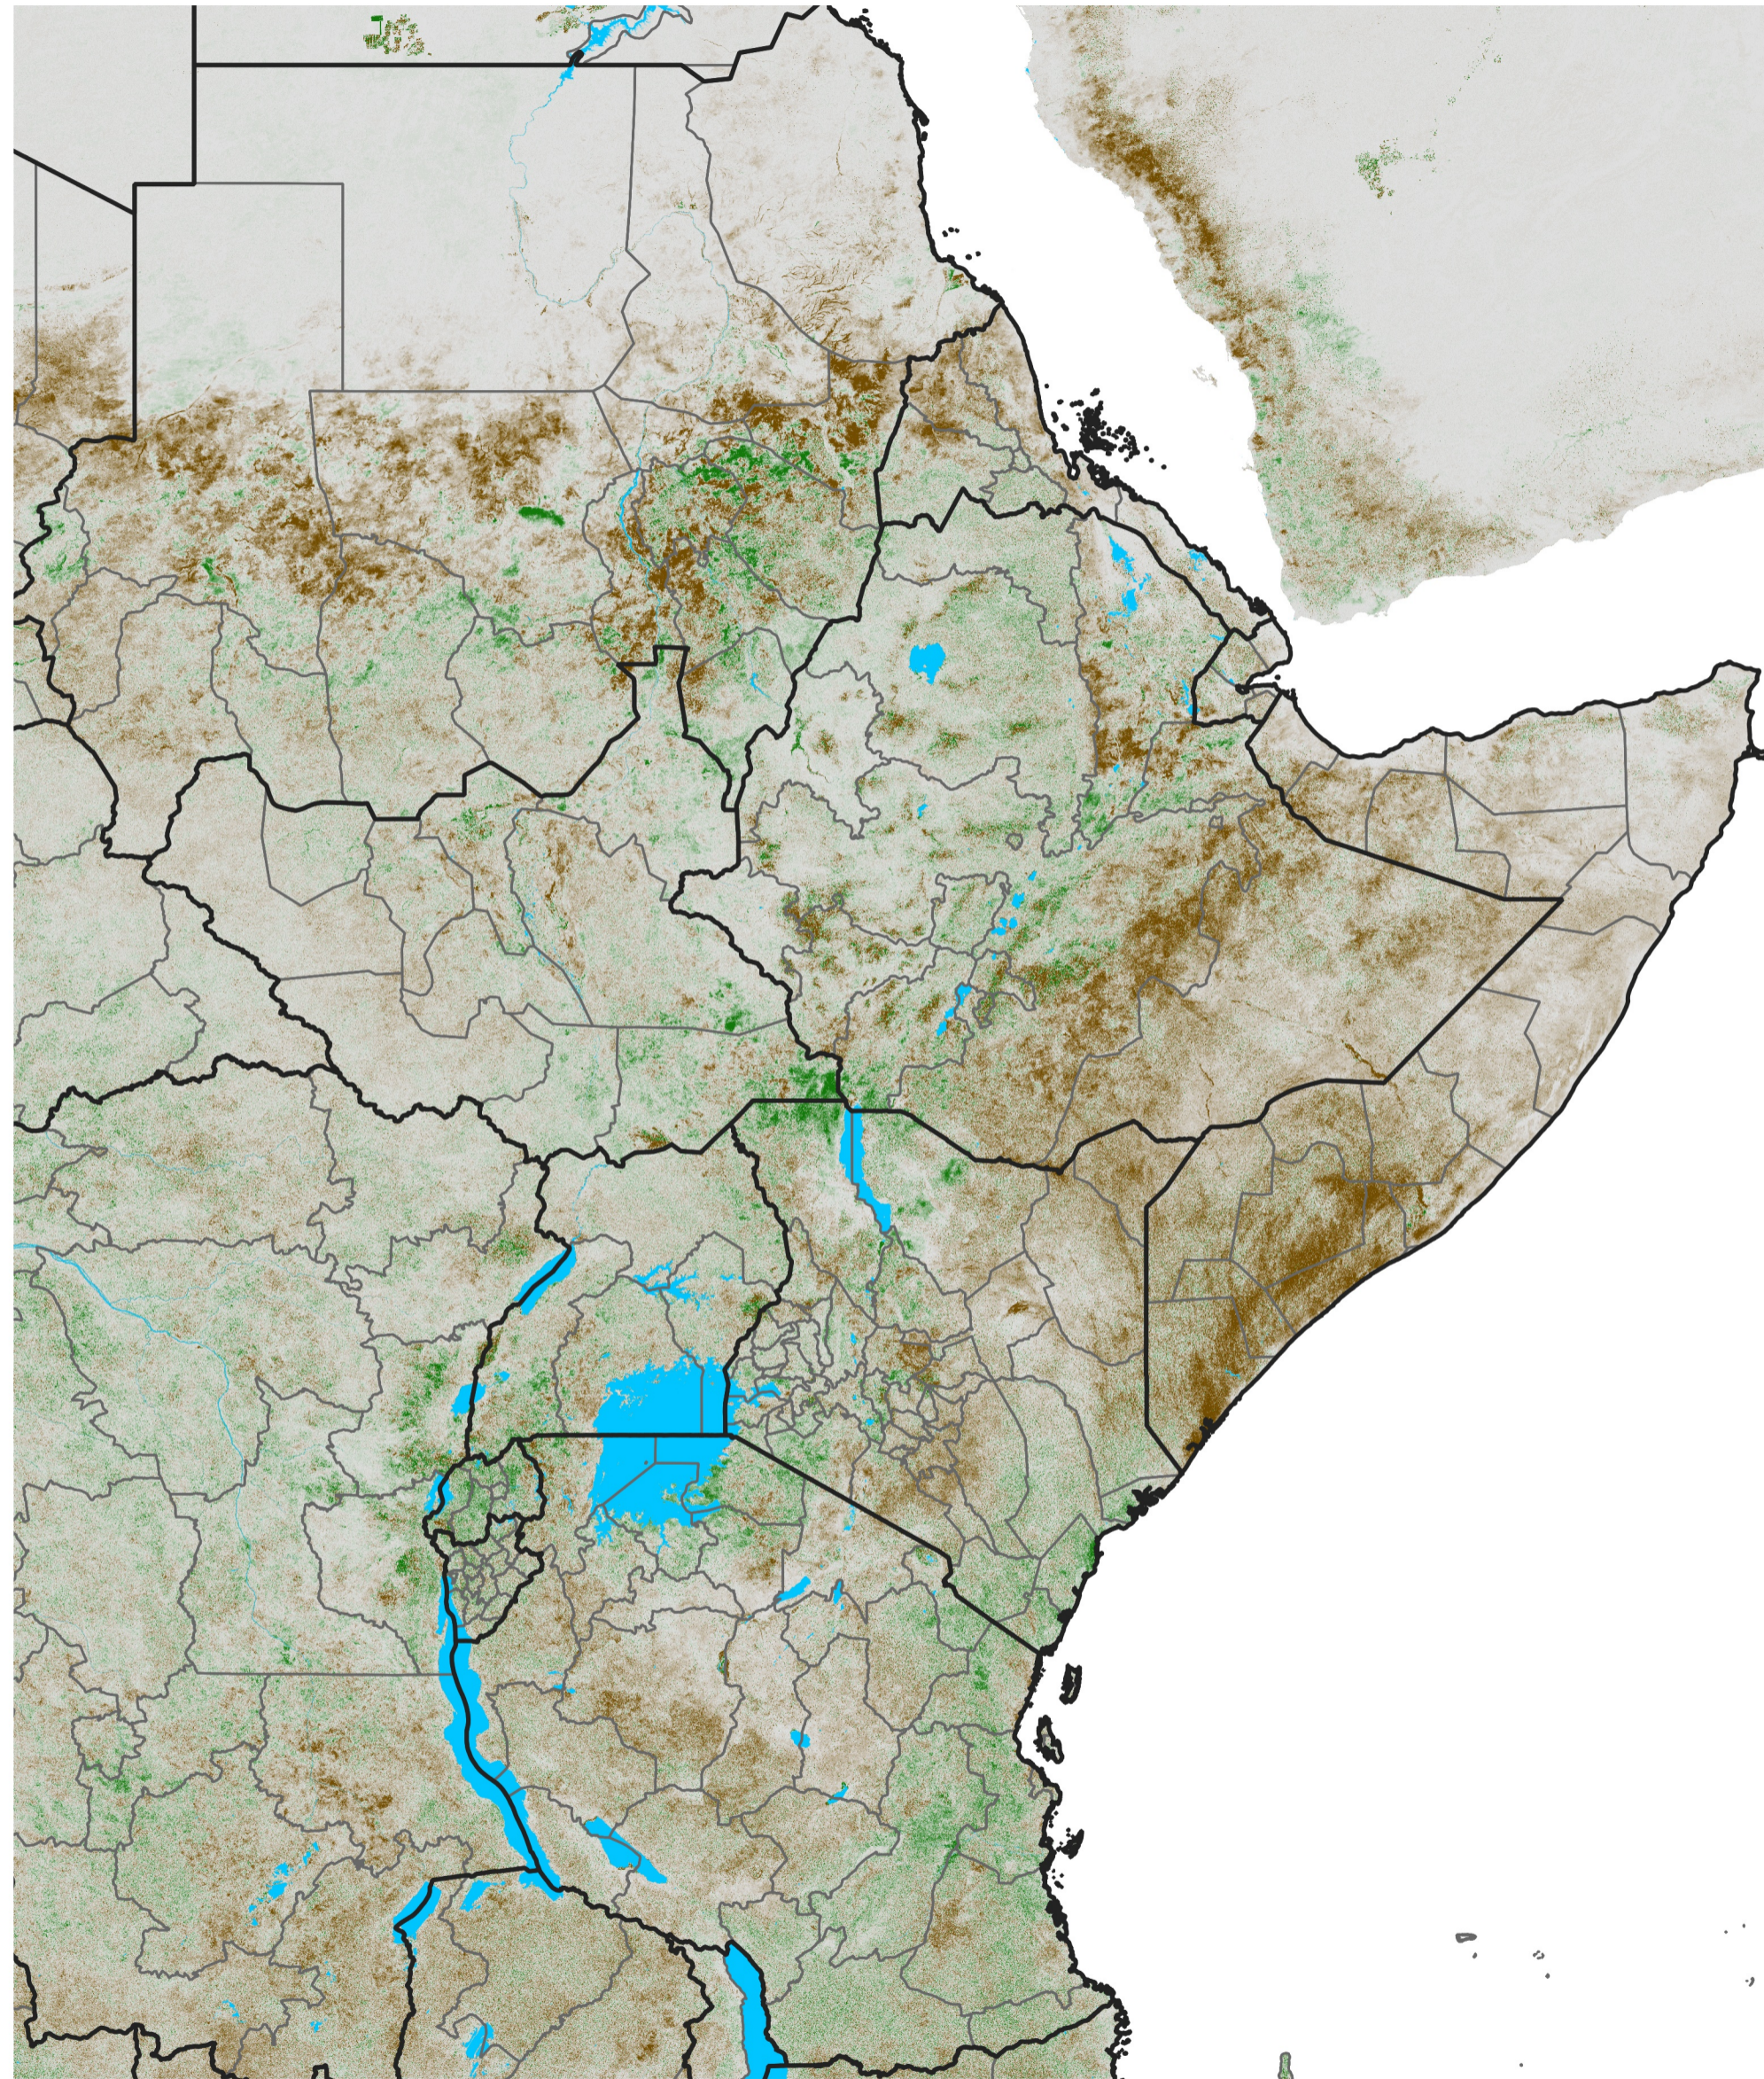

East Africa NDVI Difference

2025 minus 2024

Period 54 / Sep 21 - 30, 2025

NDVI Difference

< -0.3 -0.2 -0.1 -0.05 0.05 0.1 0.2 >0.3

Negative

No Difference

Positive