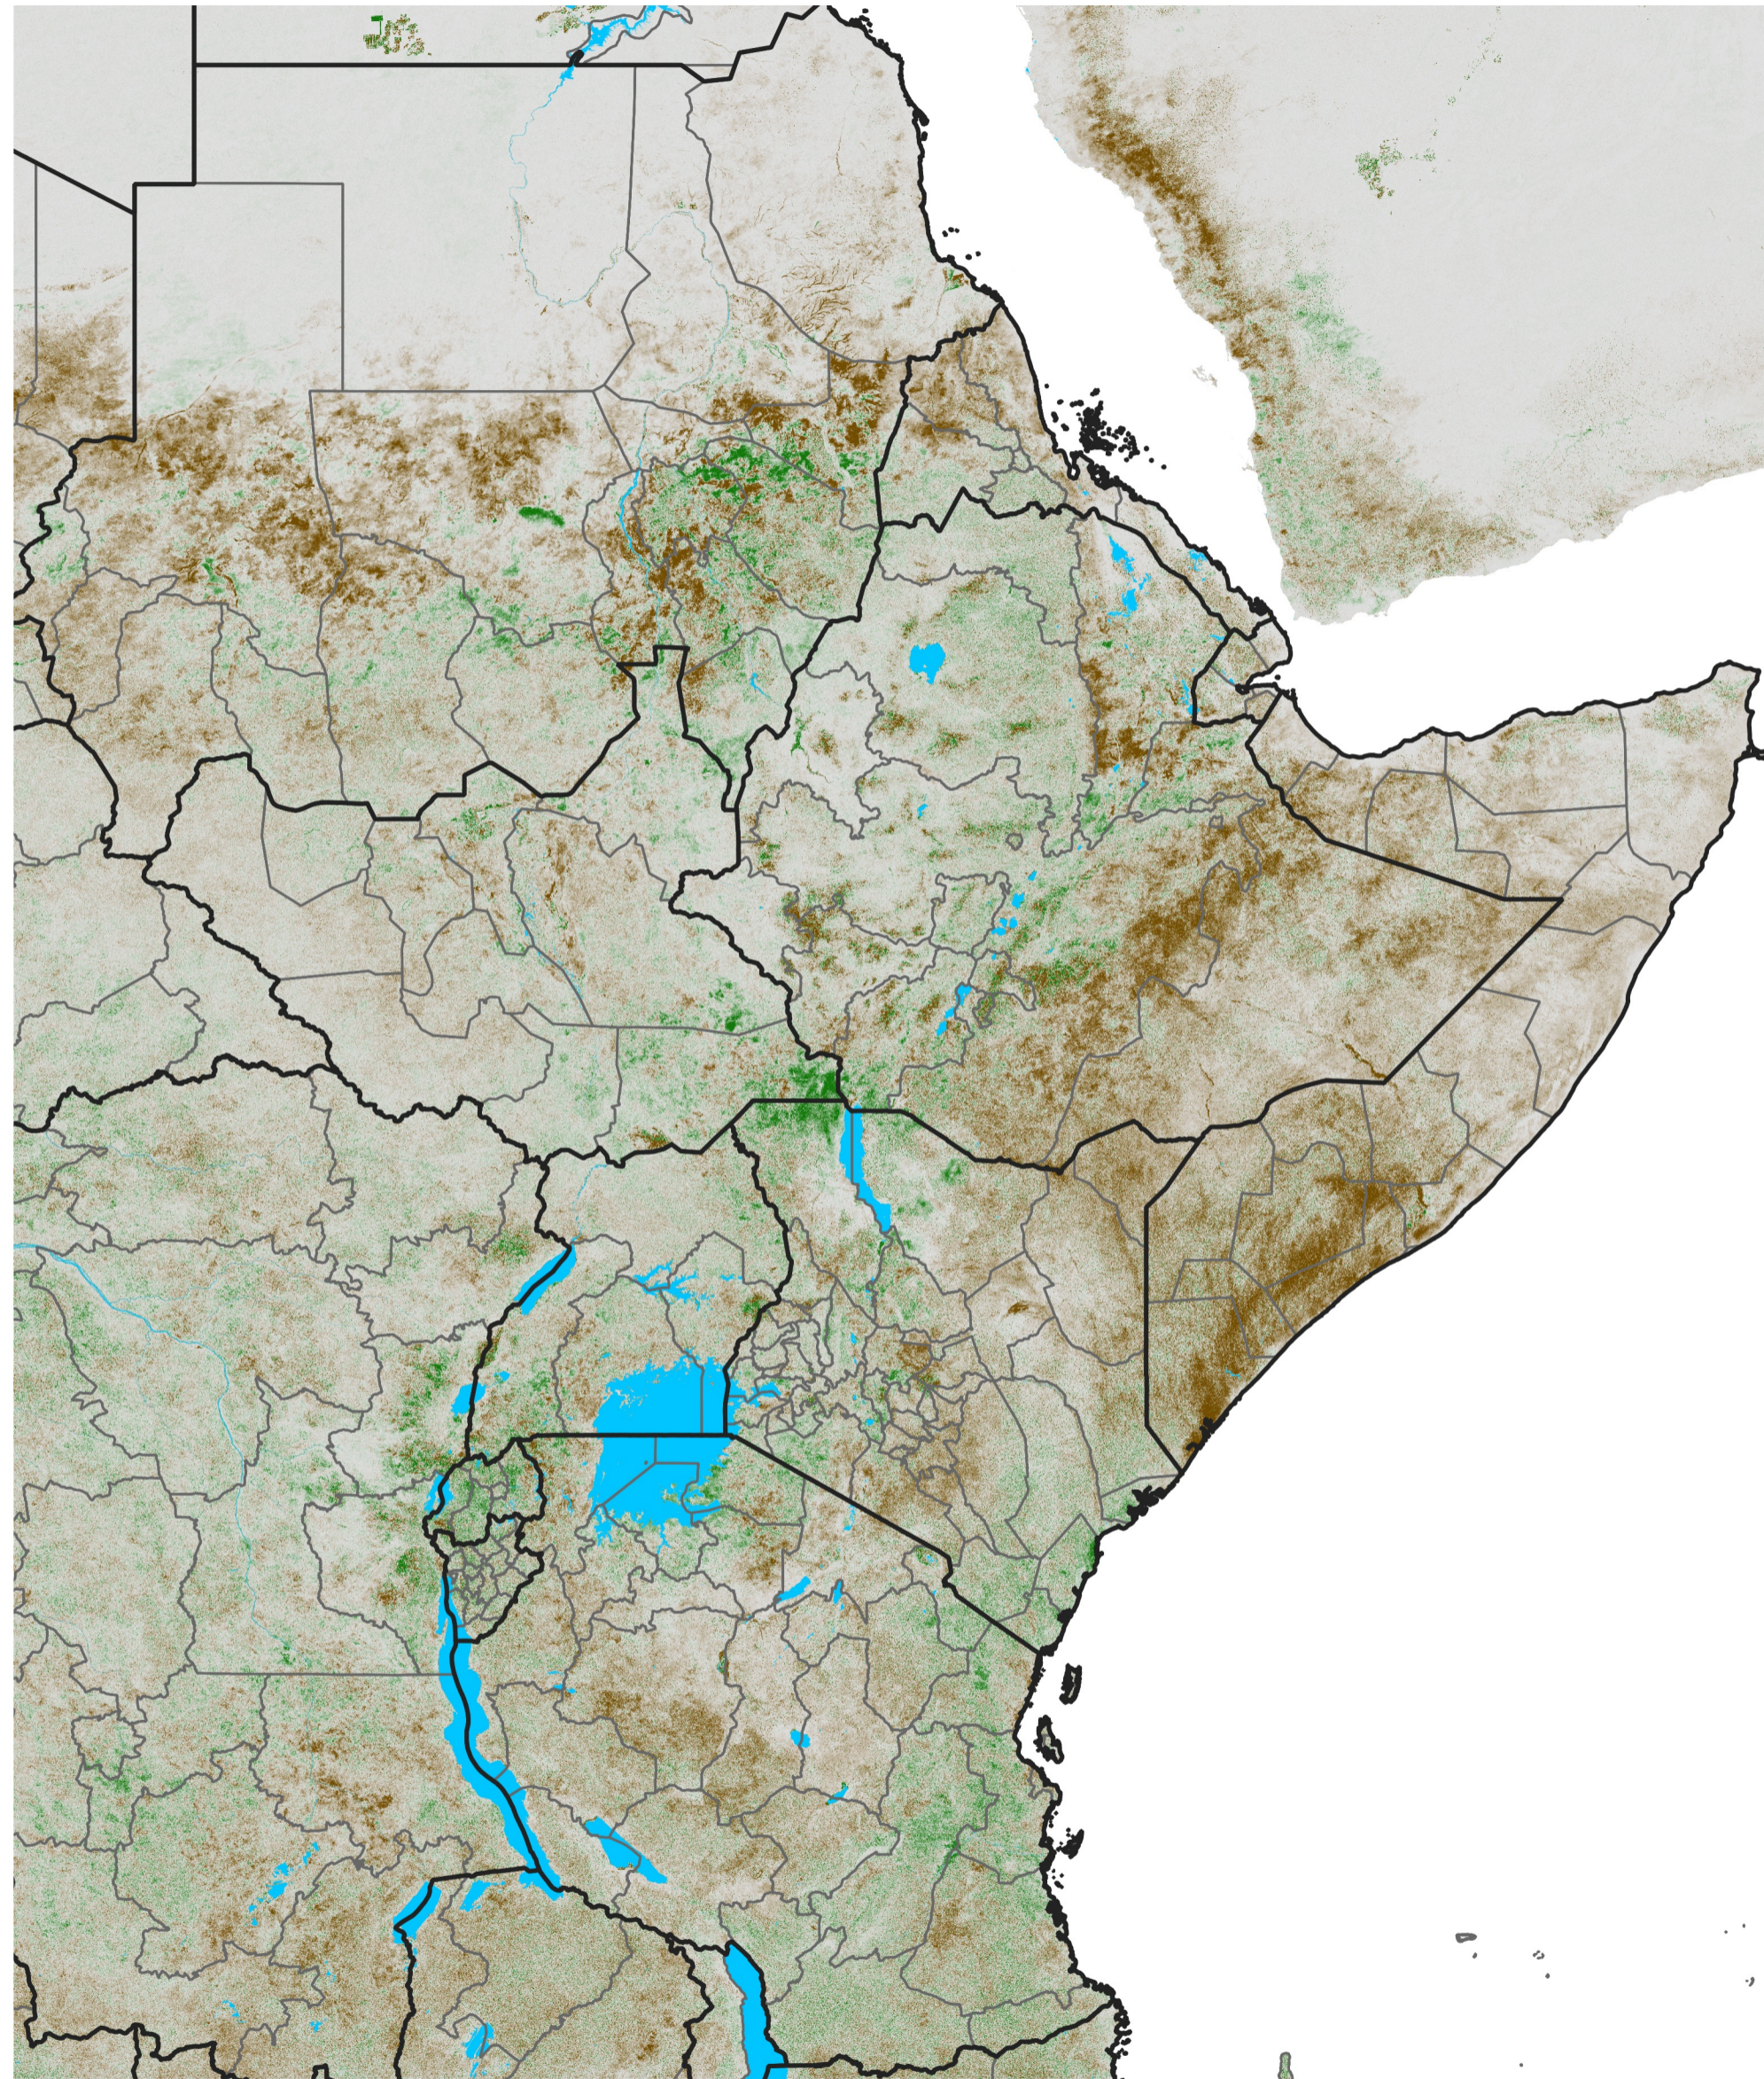

East Africa NDVI Difference

2025 minus 2024

Period 55 / Sep 26 - Oct 05, 2025

NDVI Difference

< -0.3 -0.2 -0.1 -0.05 0.05 0.1 0.2 >0.3

Negative

No Difference

Positive