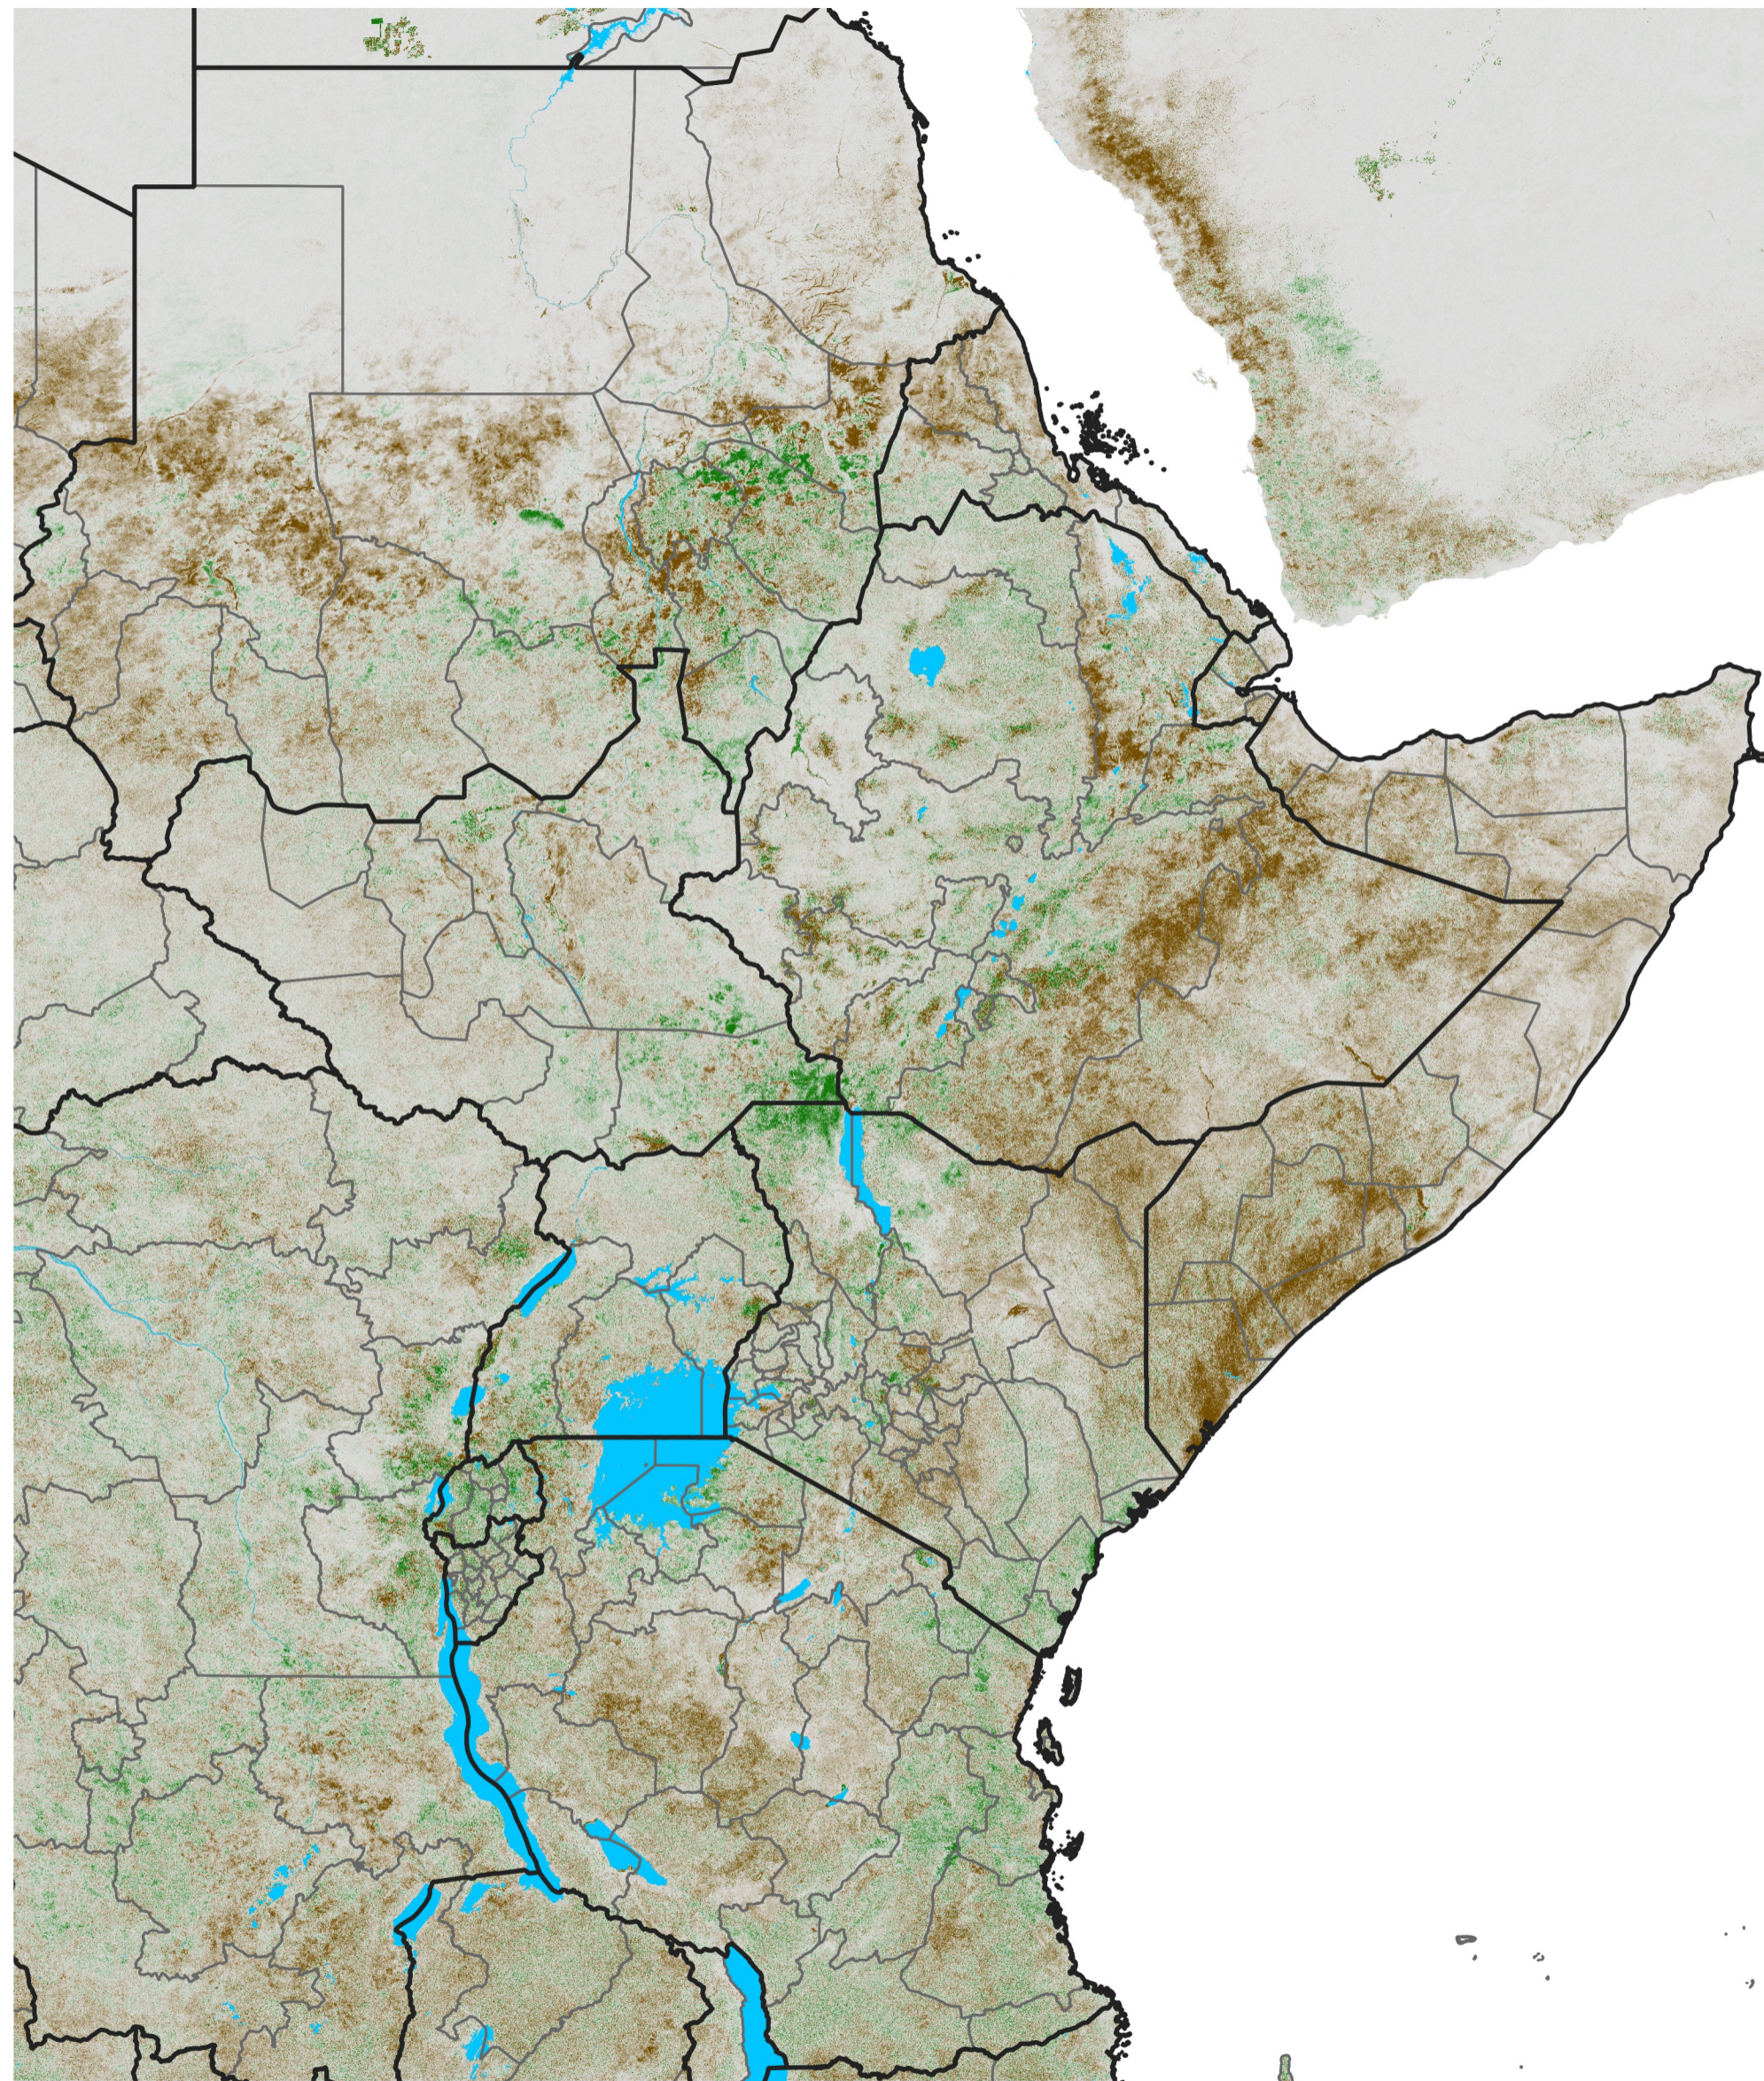

East Africa NDVI Difference

2025 minus 2024

Period 56 / Oct 01 - 10, 2025

NDVI Difference

< -0.3 -0.2 -0.1 -0.05 0.05 0.1 0.2 >0.3

Negative

No Difference

Positive