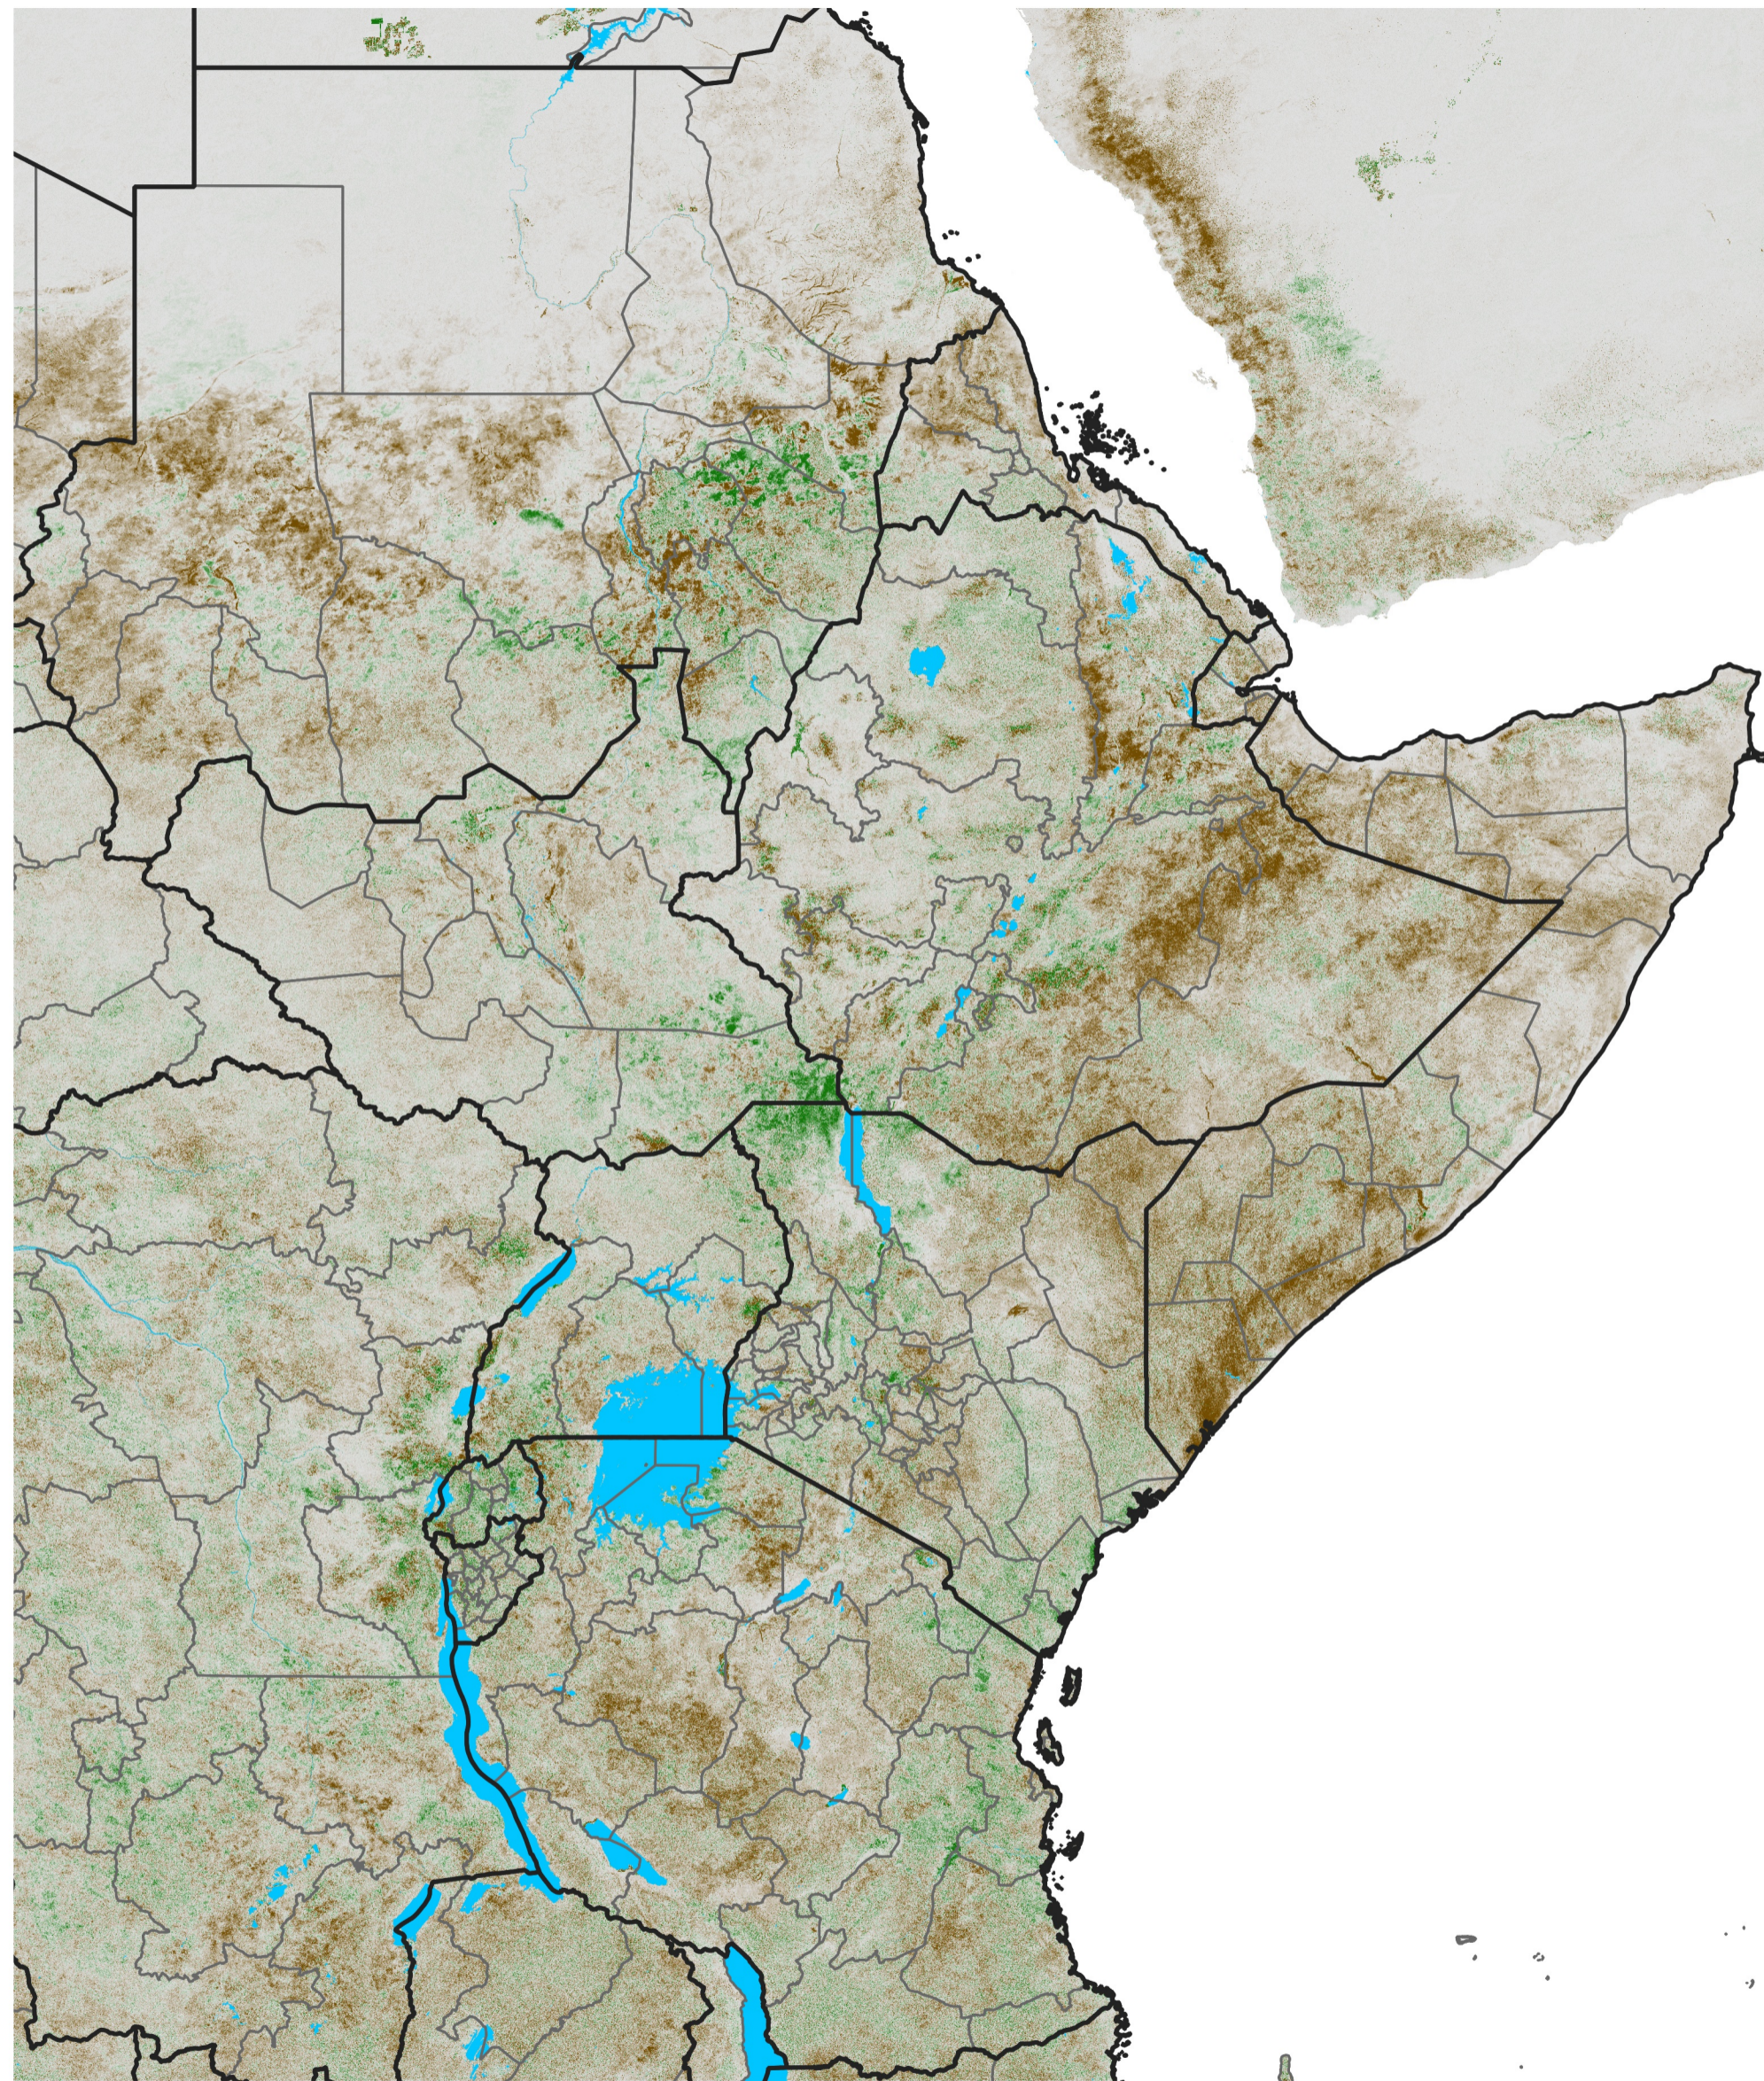

# East Africa NDVI Difference

2025 minus 2024

Period 57 / Oct 06 - 15, 2025

## NDVI Difference

< -0.3   -0.2   -0.1   -0.05   0.05   0.1   0.2   >0.3

Negative

No Difference

Positive