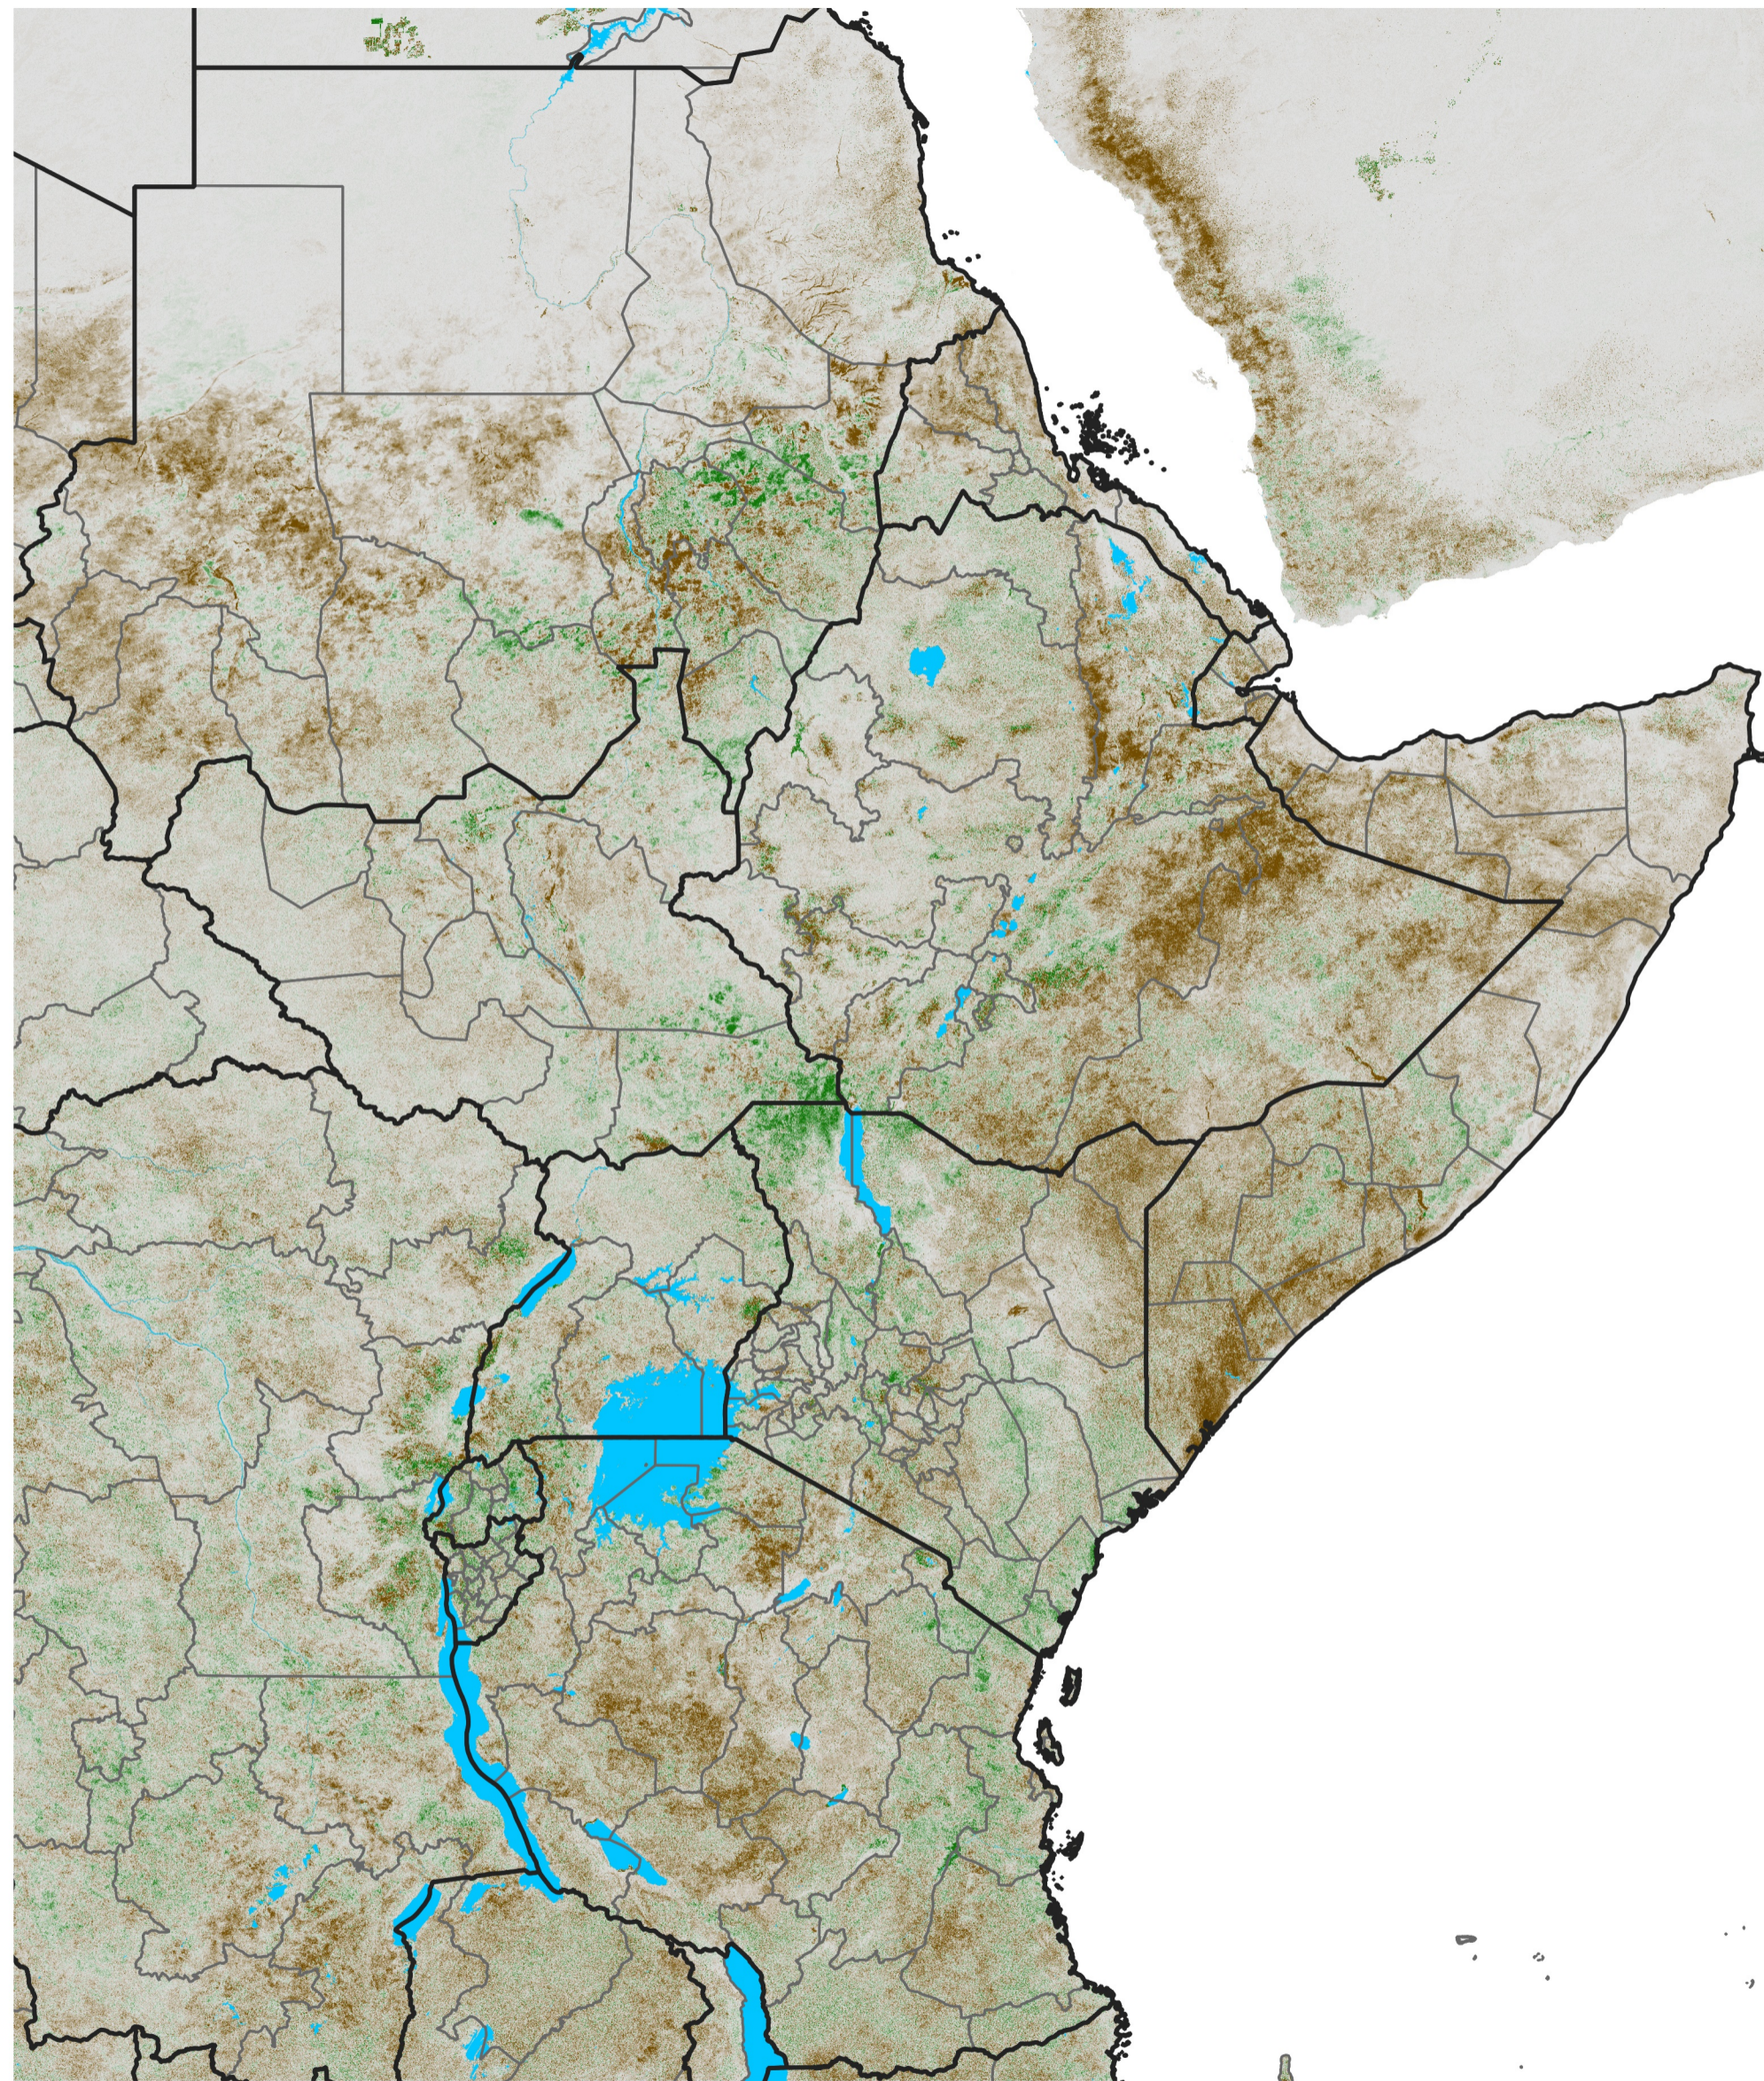

East Africa NDVI Difference

2025 minus 2024

Period 58 / Oct 11 - 20, 2025

NDVI Difference

< -0.3 -0.2 -0.1 -0.05 0.05 0.1 0.2 >0.3

Negative

No Difference

Positive