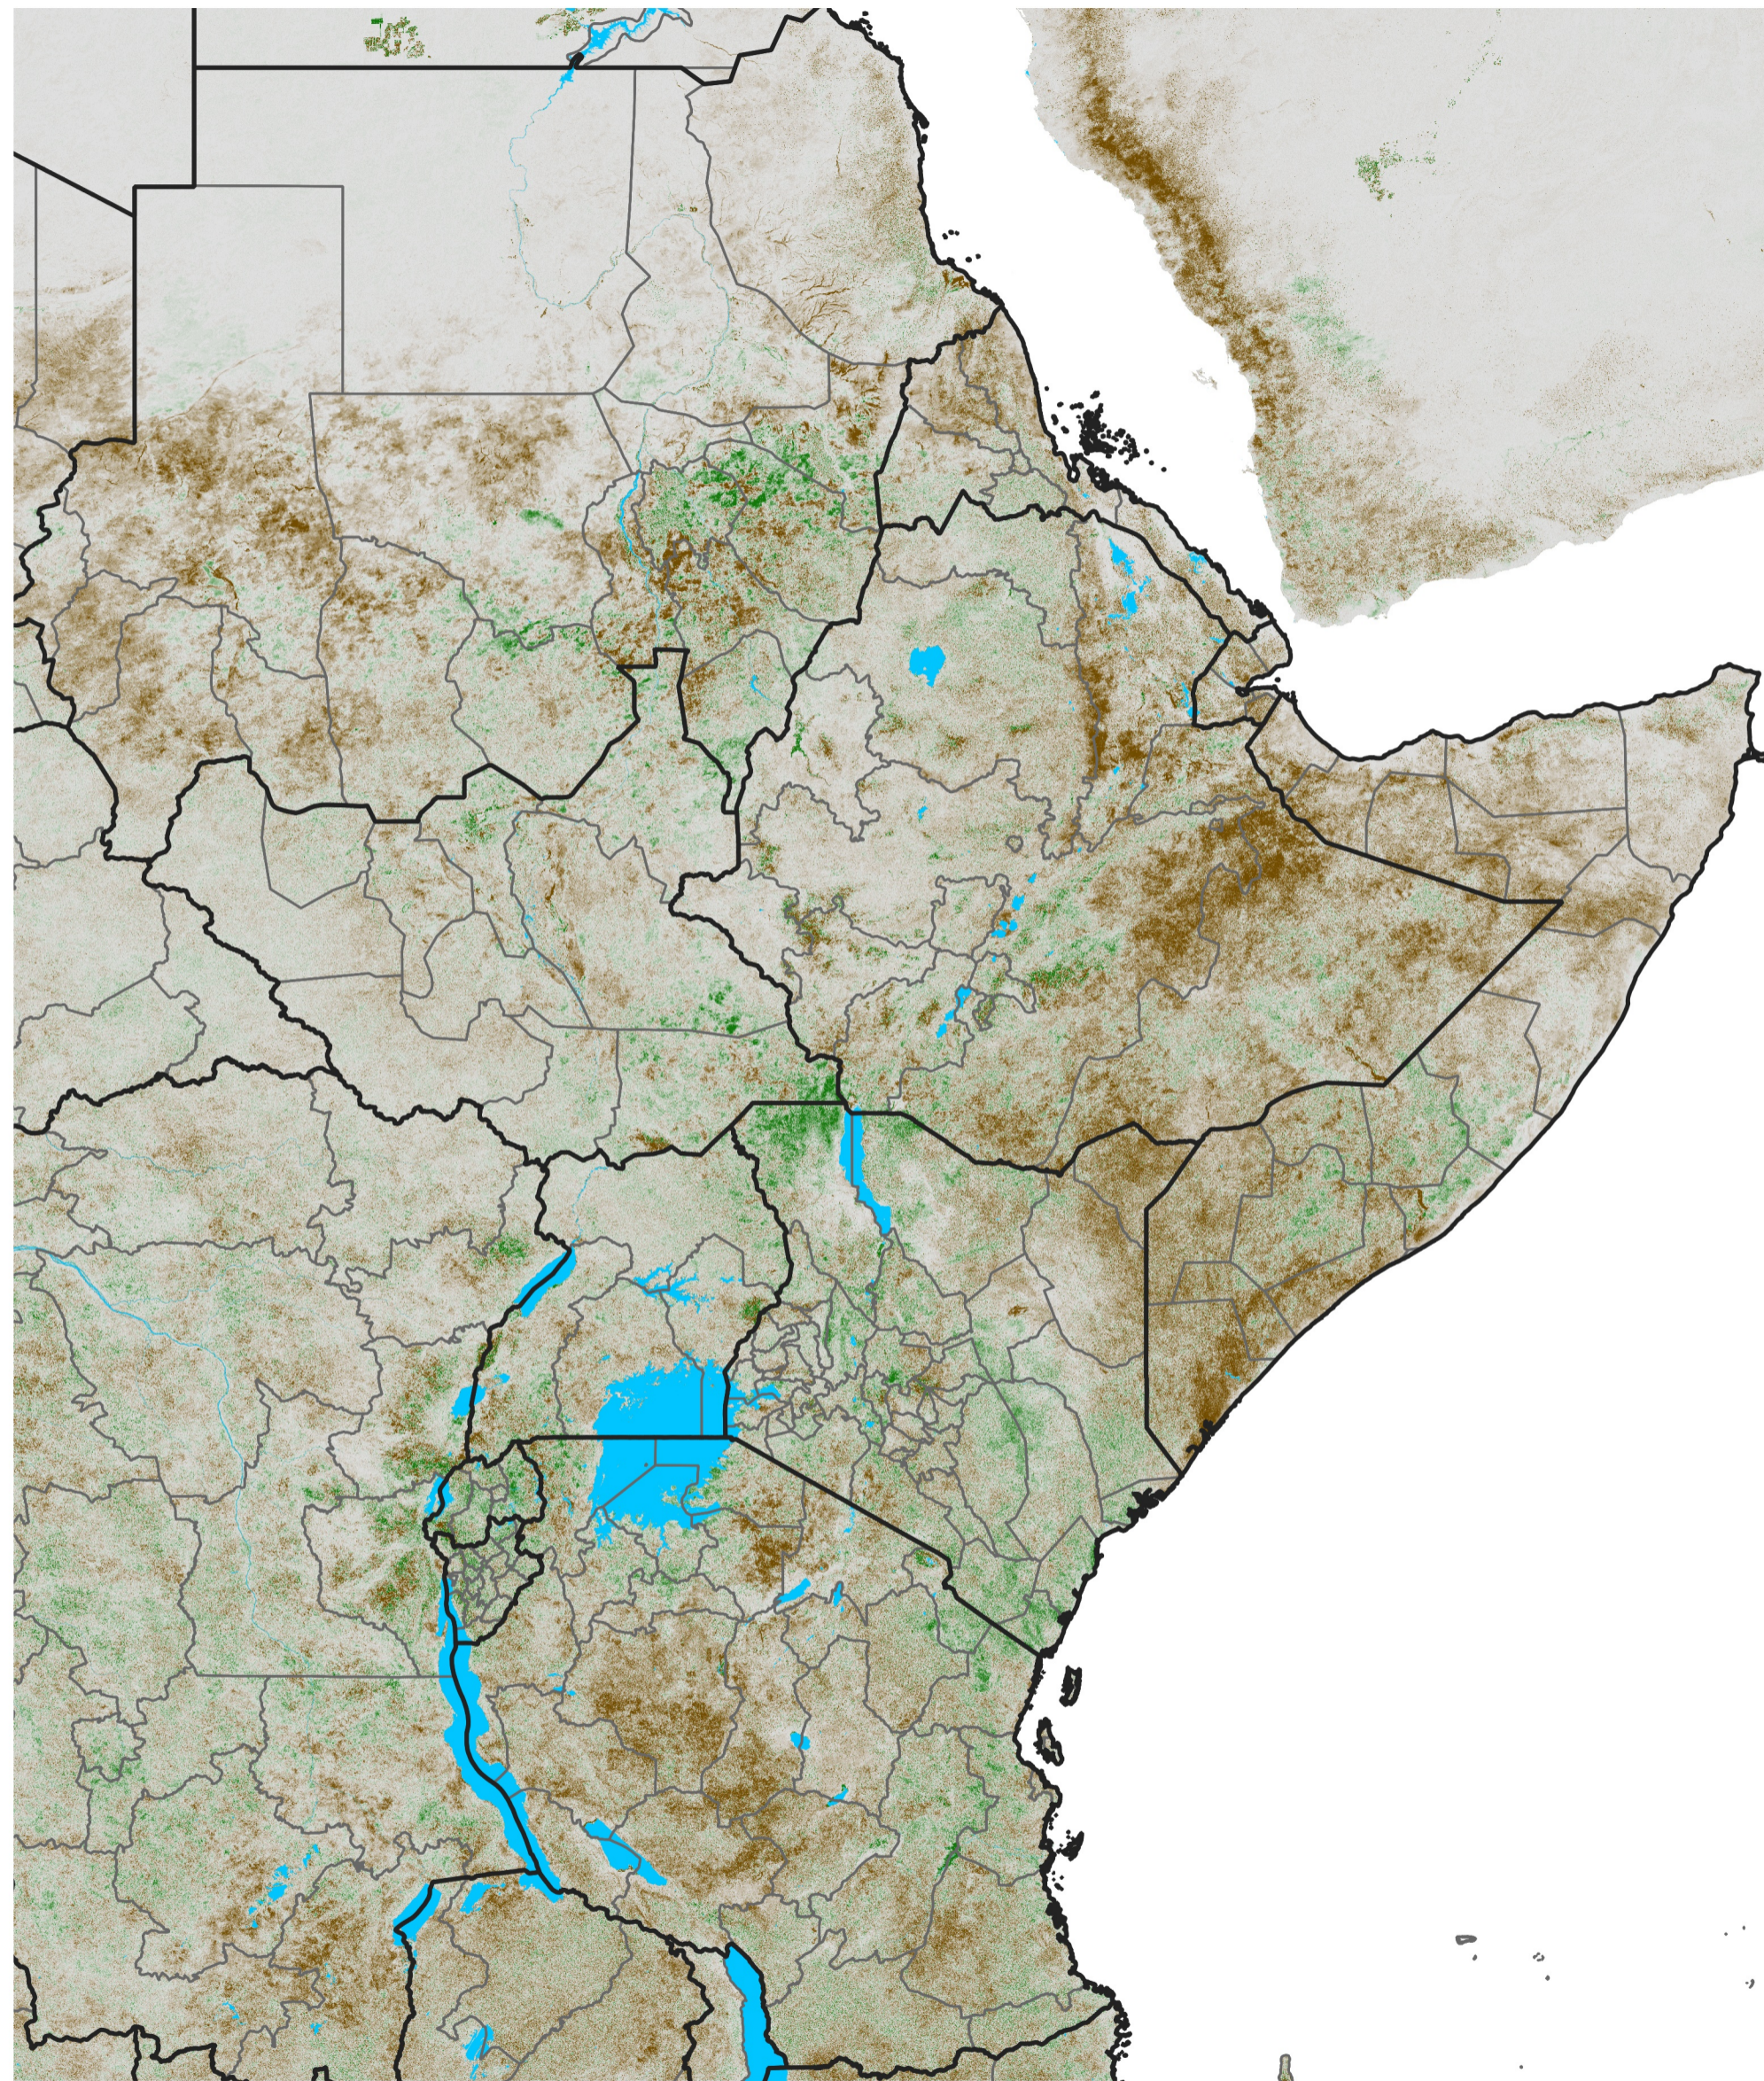

East Africa NDVI Difference

2025 minus 2024

Period 59 / Oct 16 - 25, 2025

NDVI Difference

< -0.3 -0.2 -0.1 -0.05 0.05 0.1 0.2 >0.3

Negative

No Difference

Positive