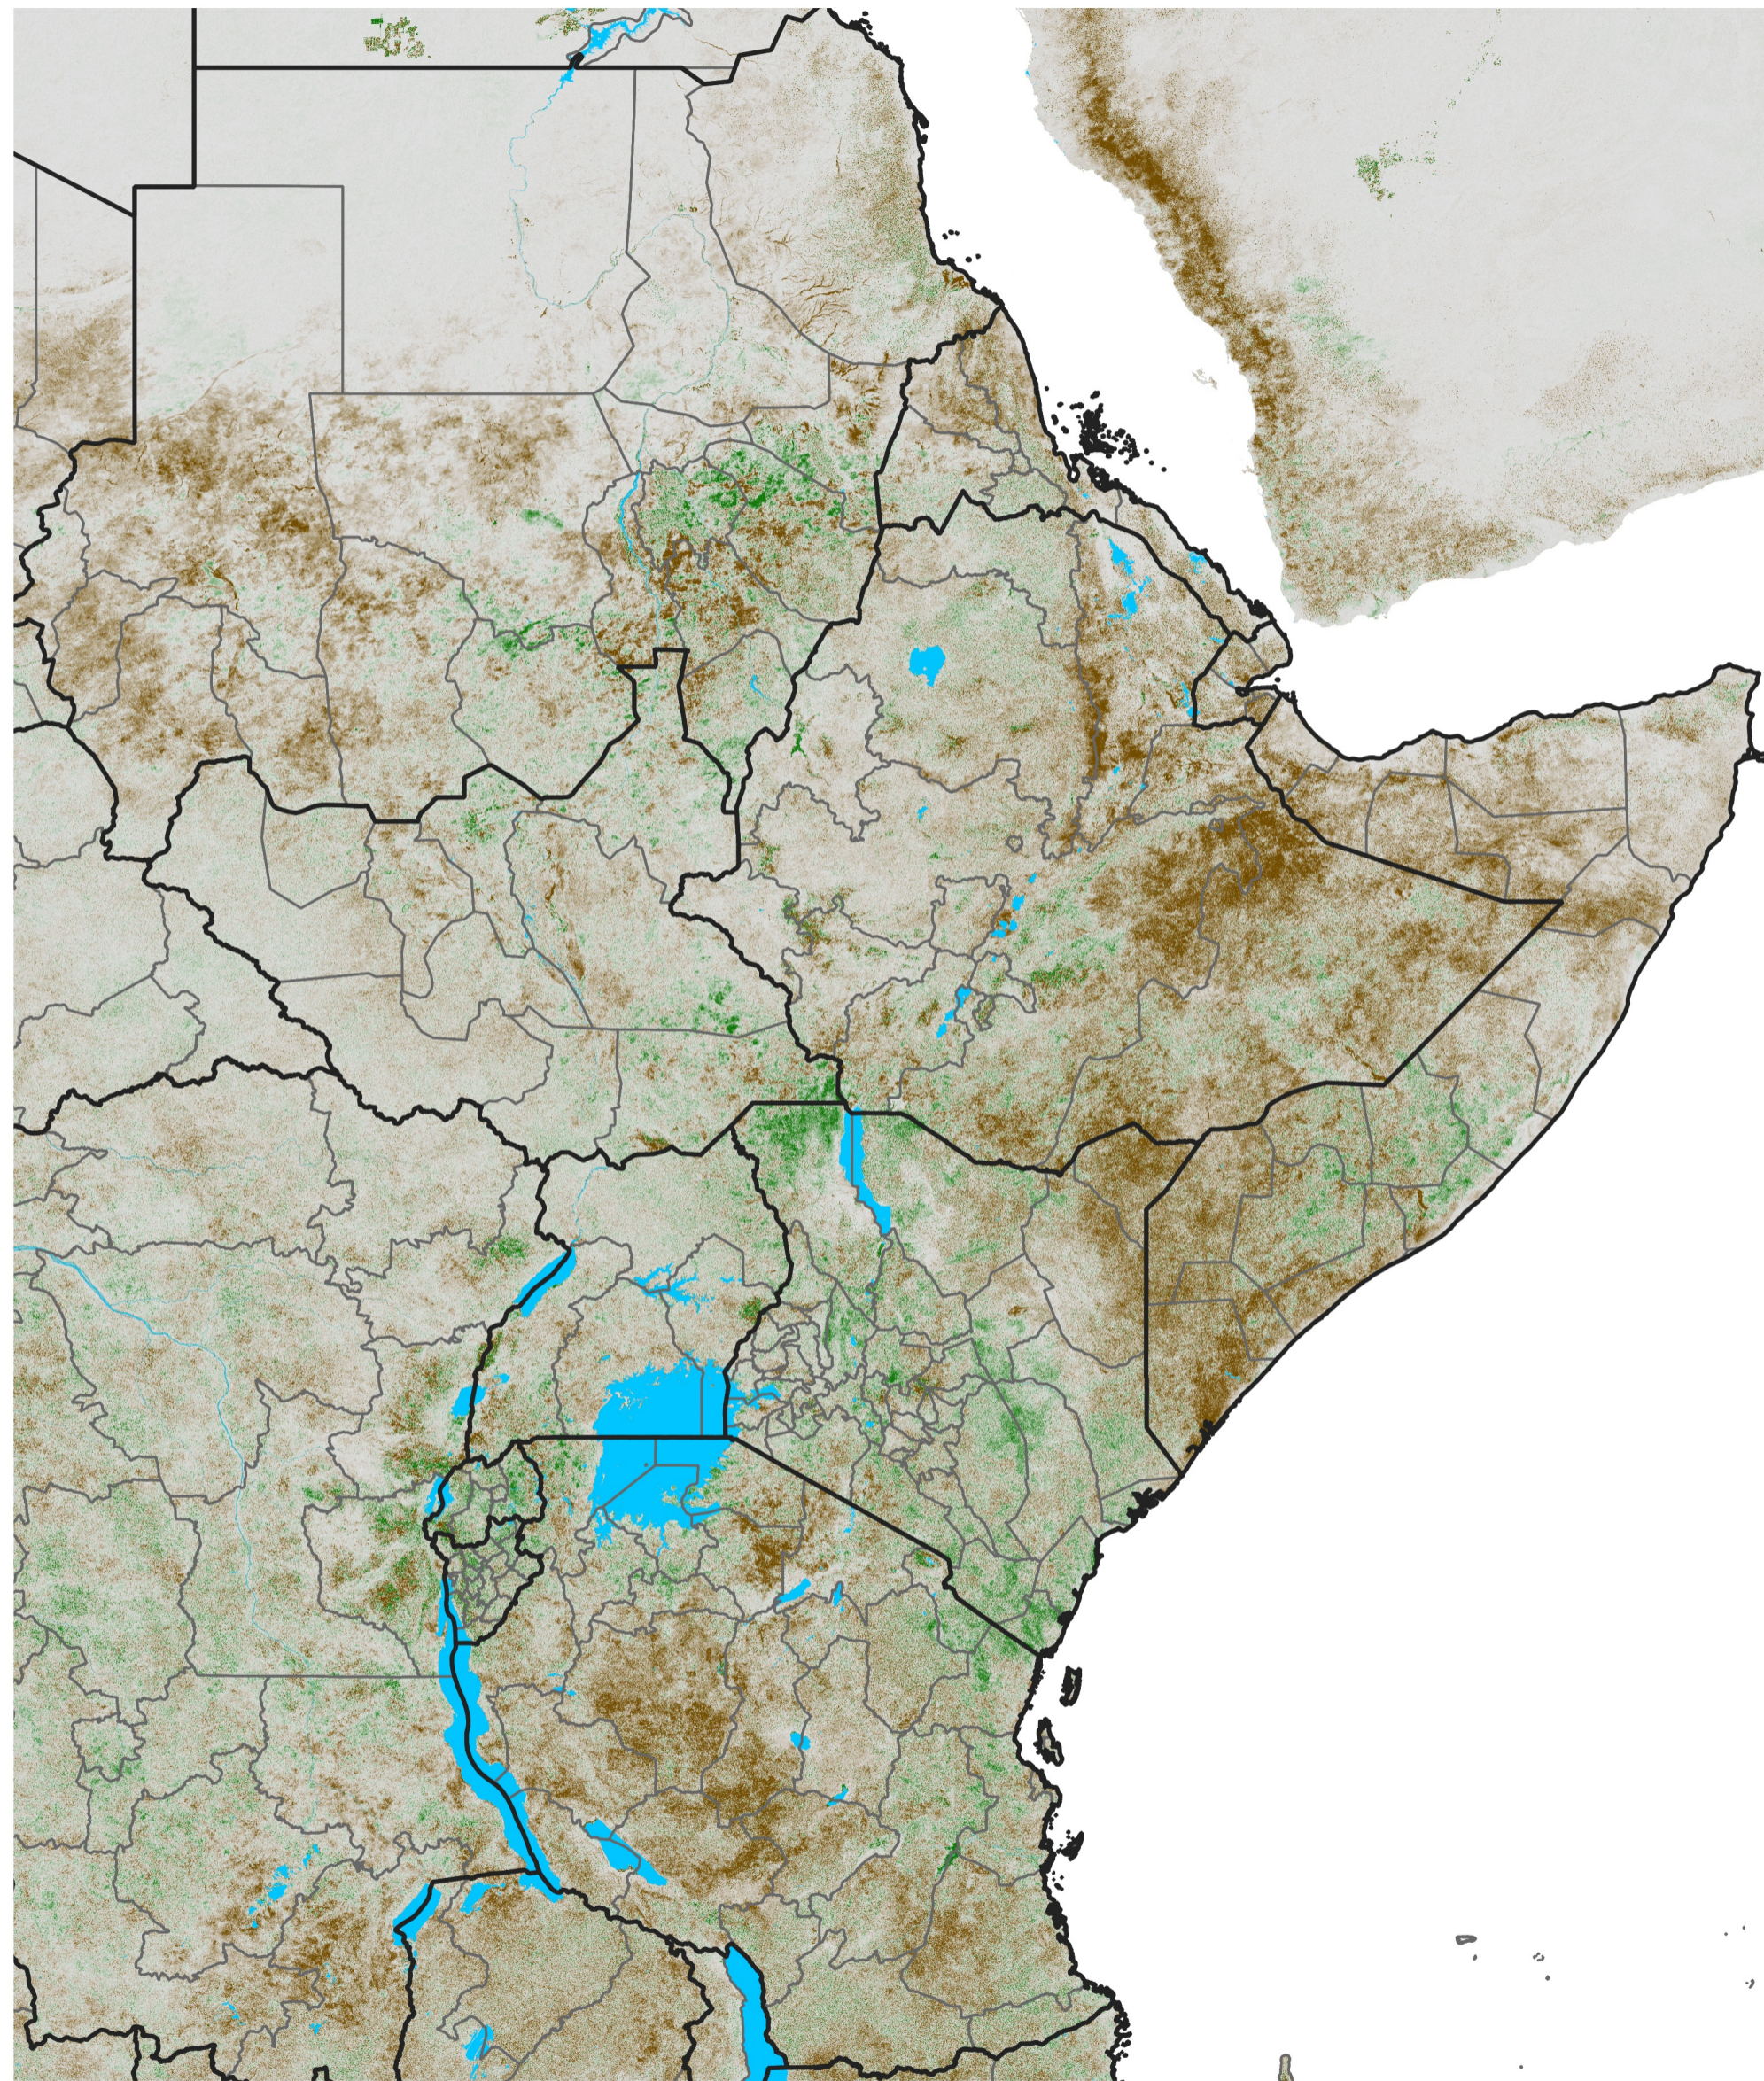

East Africa NDVI Difference

2025 minus 2024

Period 60 / Oct 21 - 31, 2025

NDVI Difference

< -0.3 -0.2 -0.1 -0.05 0.05 0.1 0.2 >0.3

Negative

No Difference

Positive