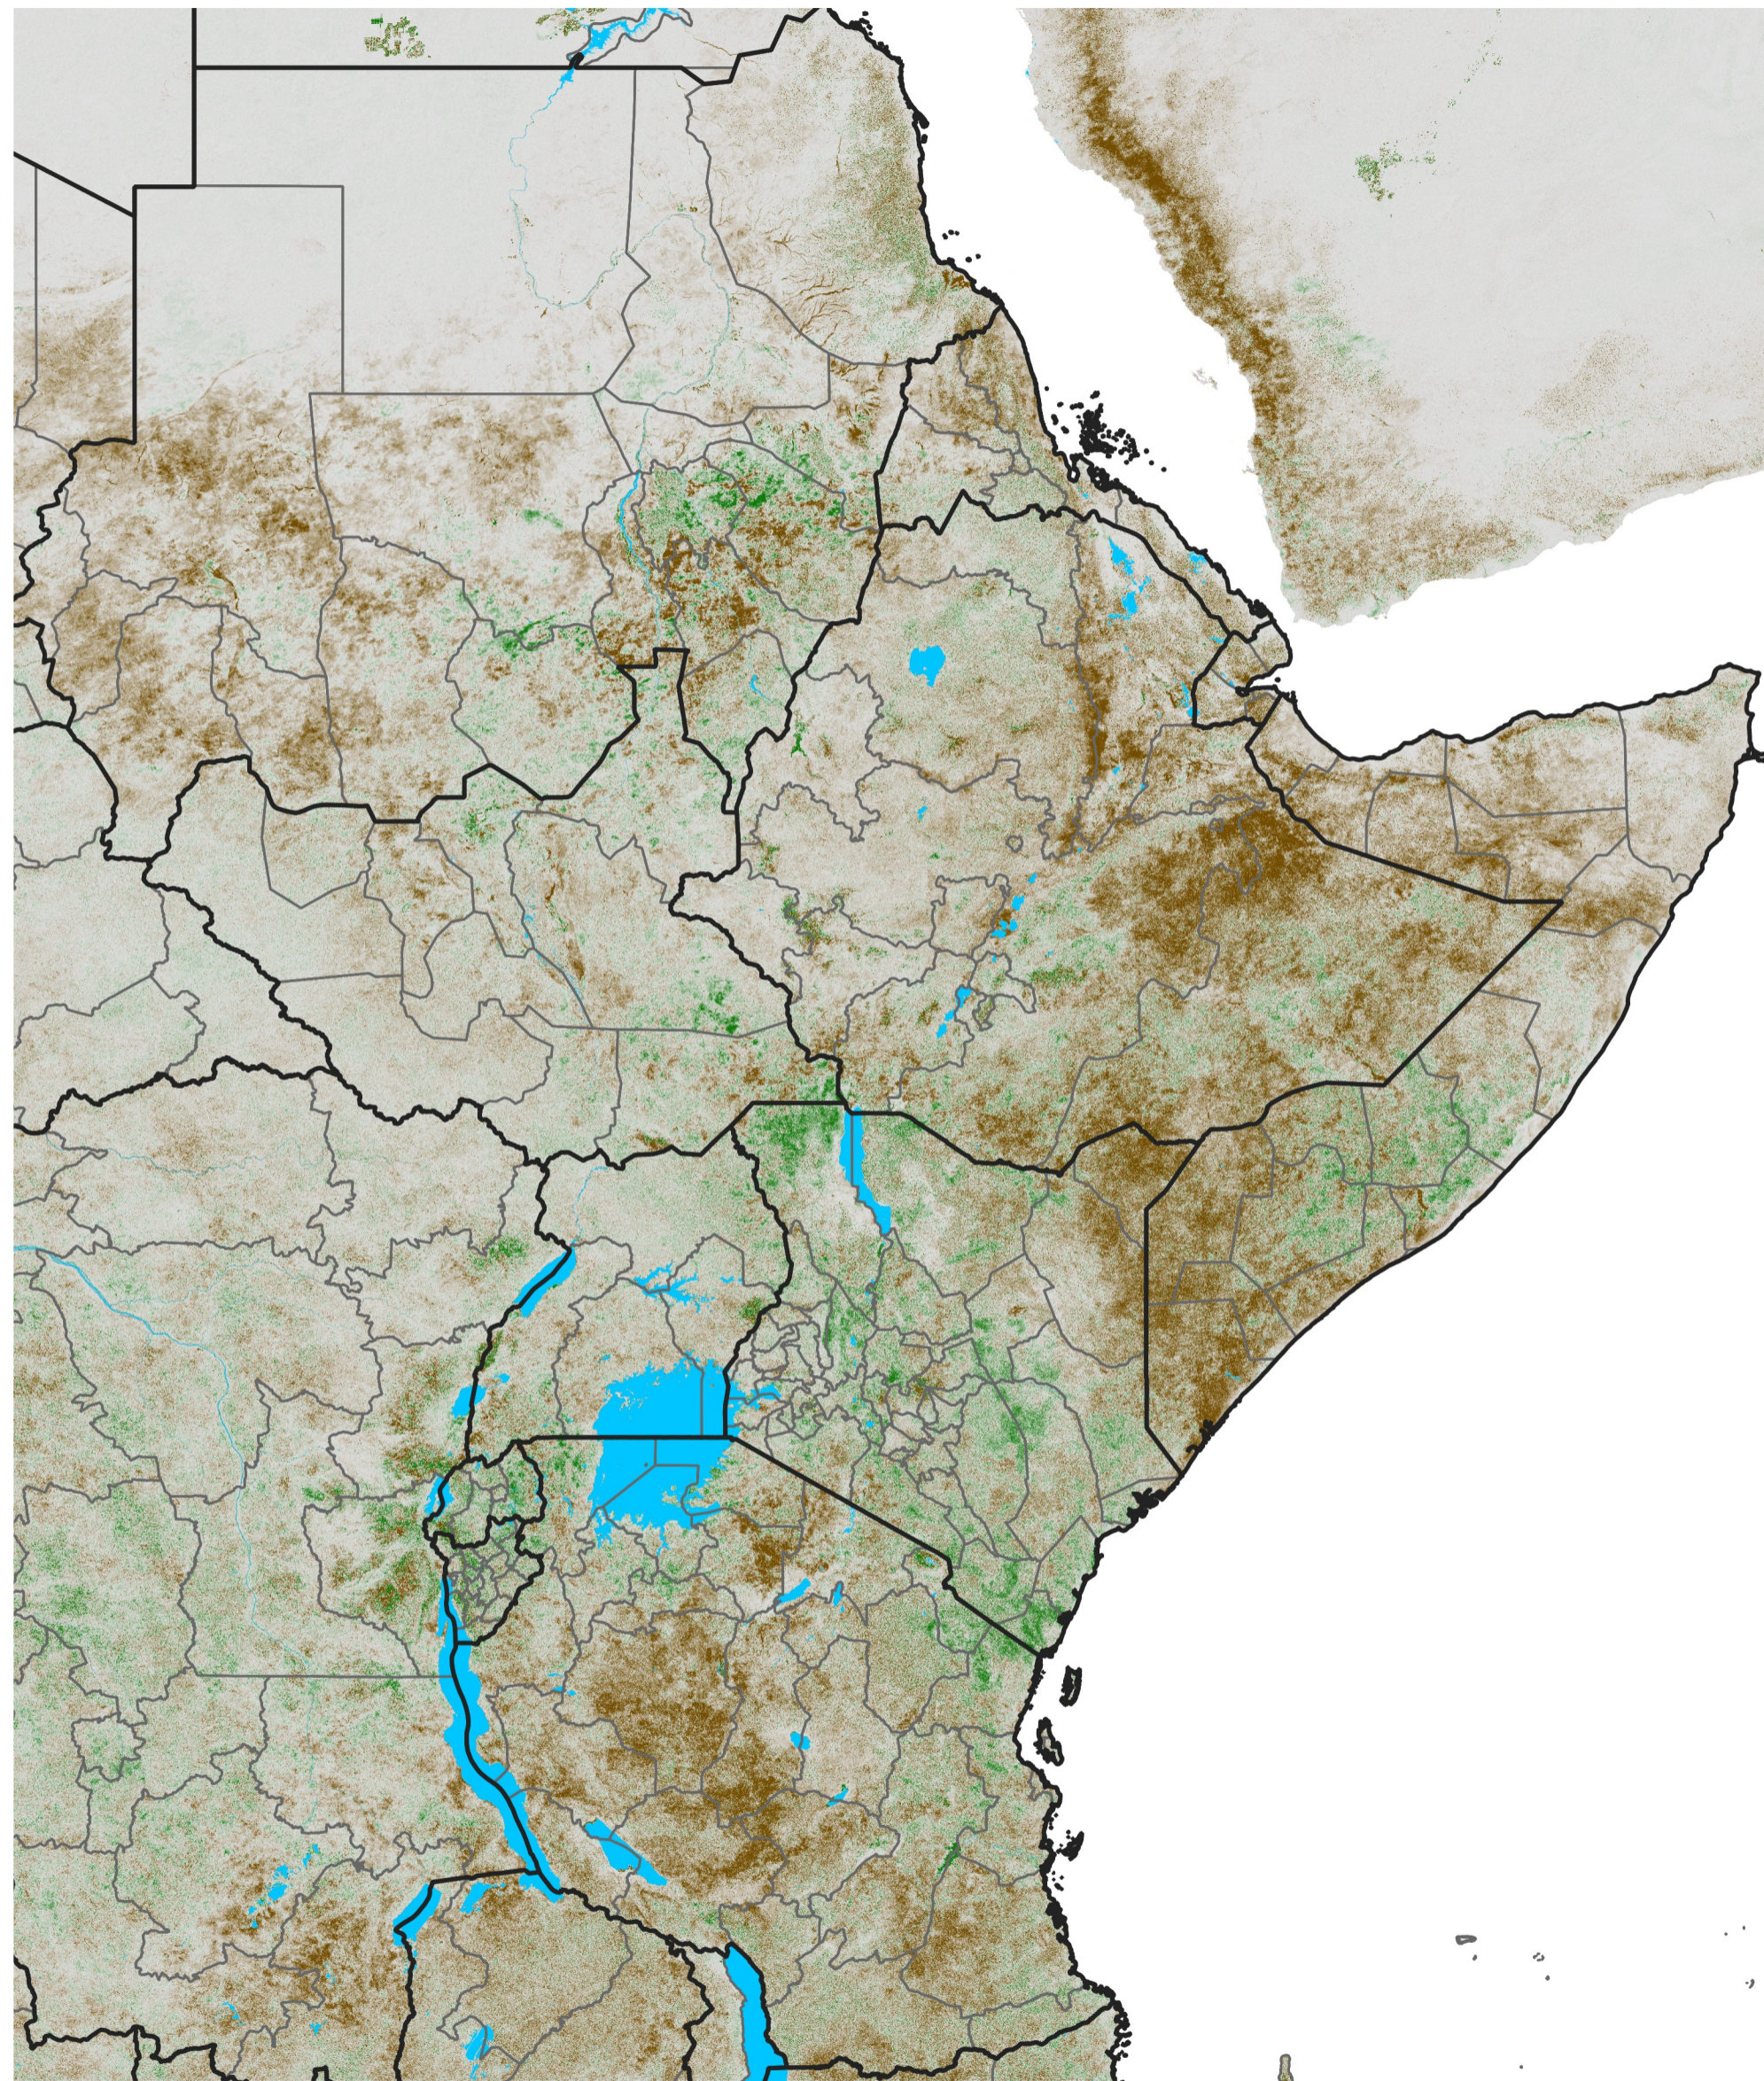

East Africa NDVI Difference

2025 minus 2024

Period 61 / Oct 26 - Nov 05, 2025

NDVI Difference

< -0.3 -0.2 -0.1 -0.05 0.05 0.1 0.2 >0.3

Negative

No Difference

Positive