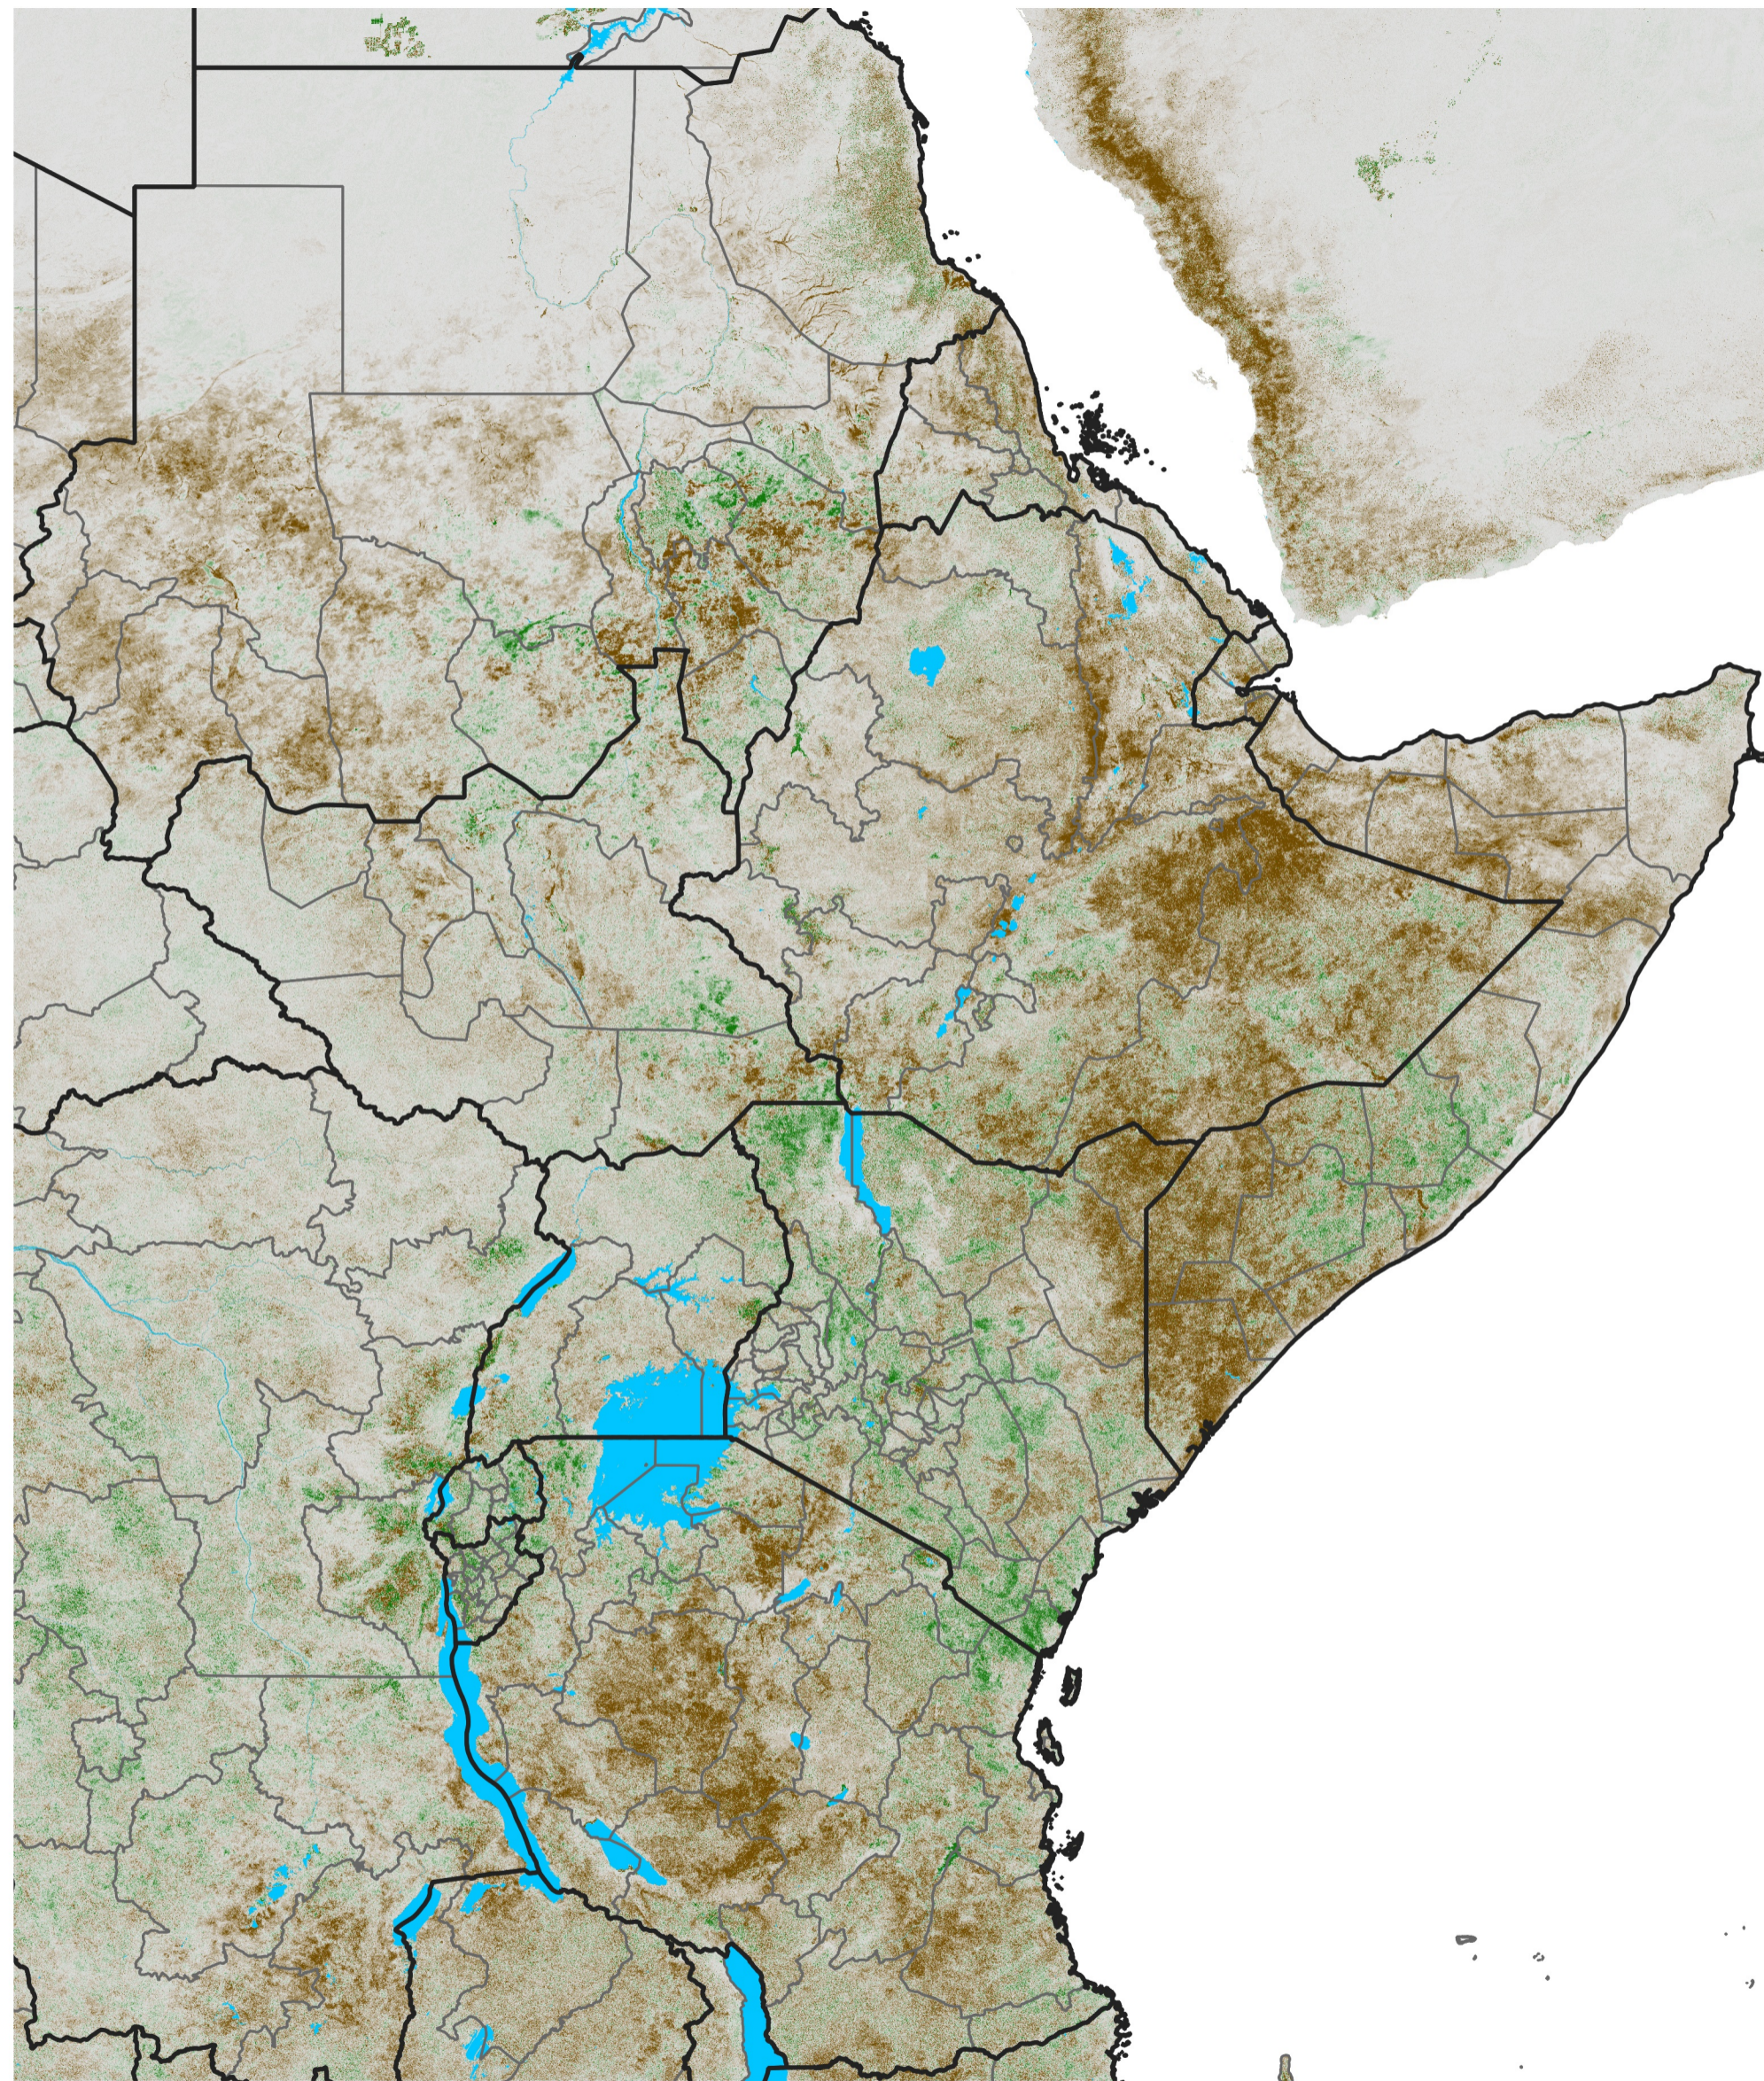

East Africa NDVI Difference

2025 minus 2024

Period 62 / Nov 01 - 10, 2025

NDVI Difference

< -0.3 -0.2 -0.1 -0.05 0.05 0.1 0.2 >0.3

Negative

No Difference

Positive