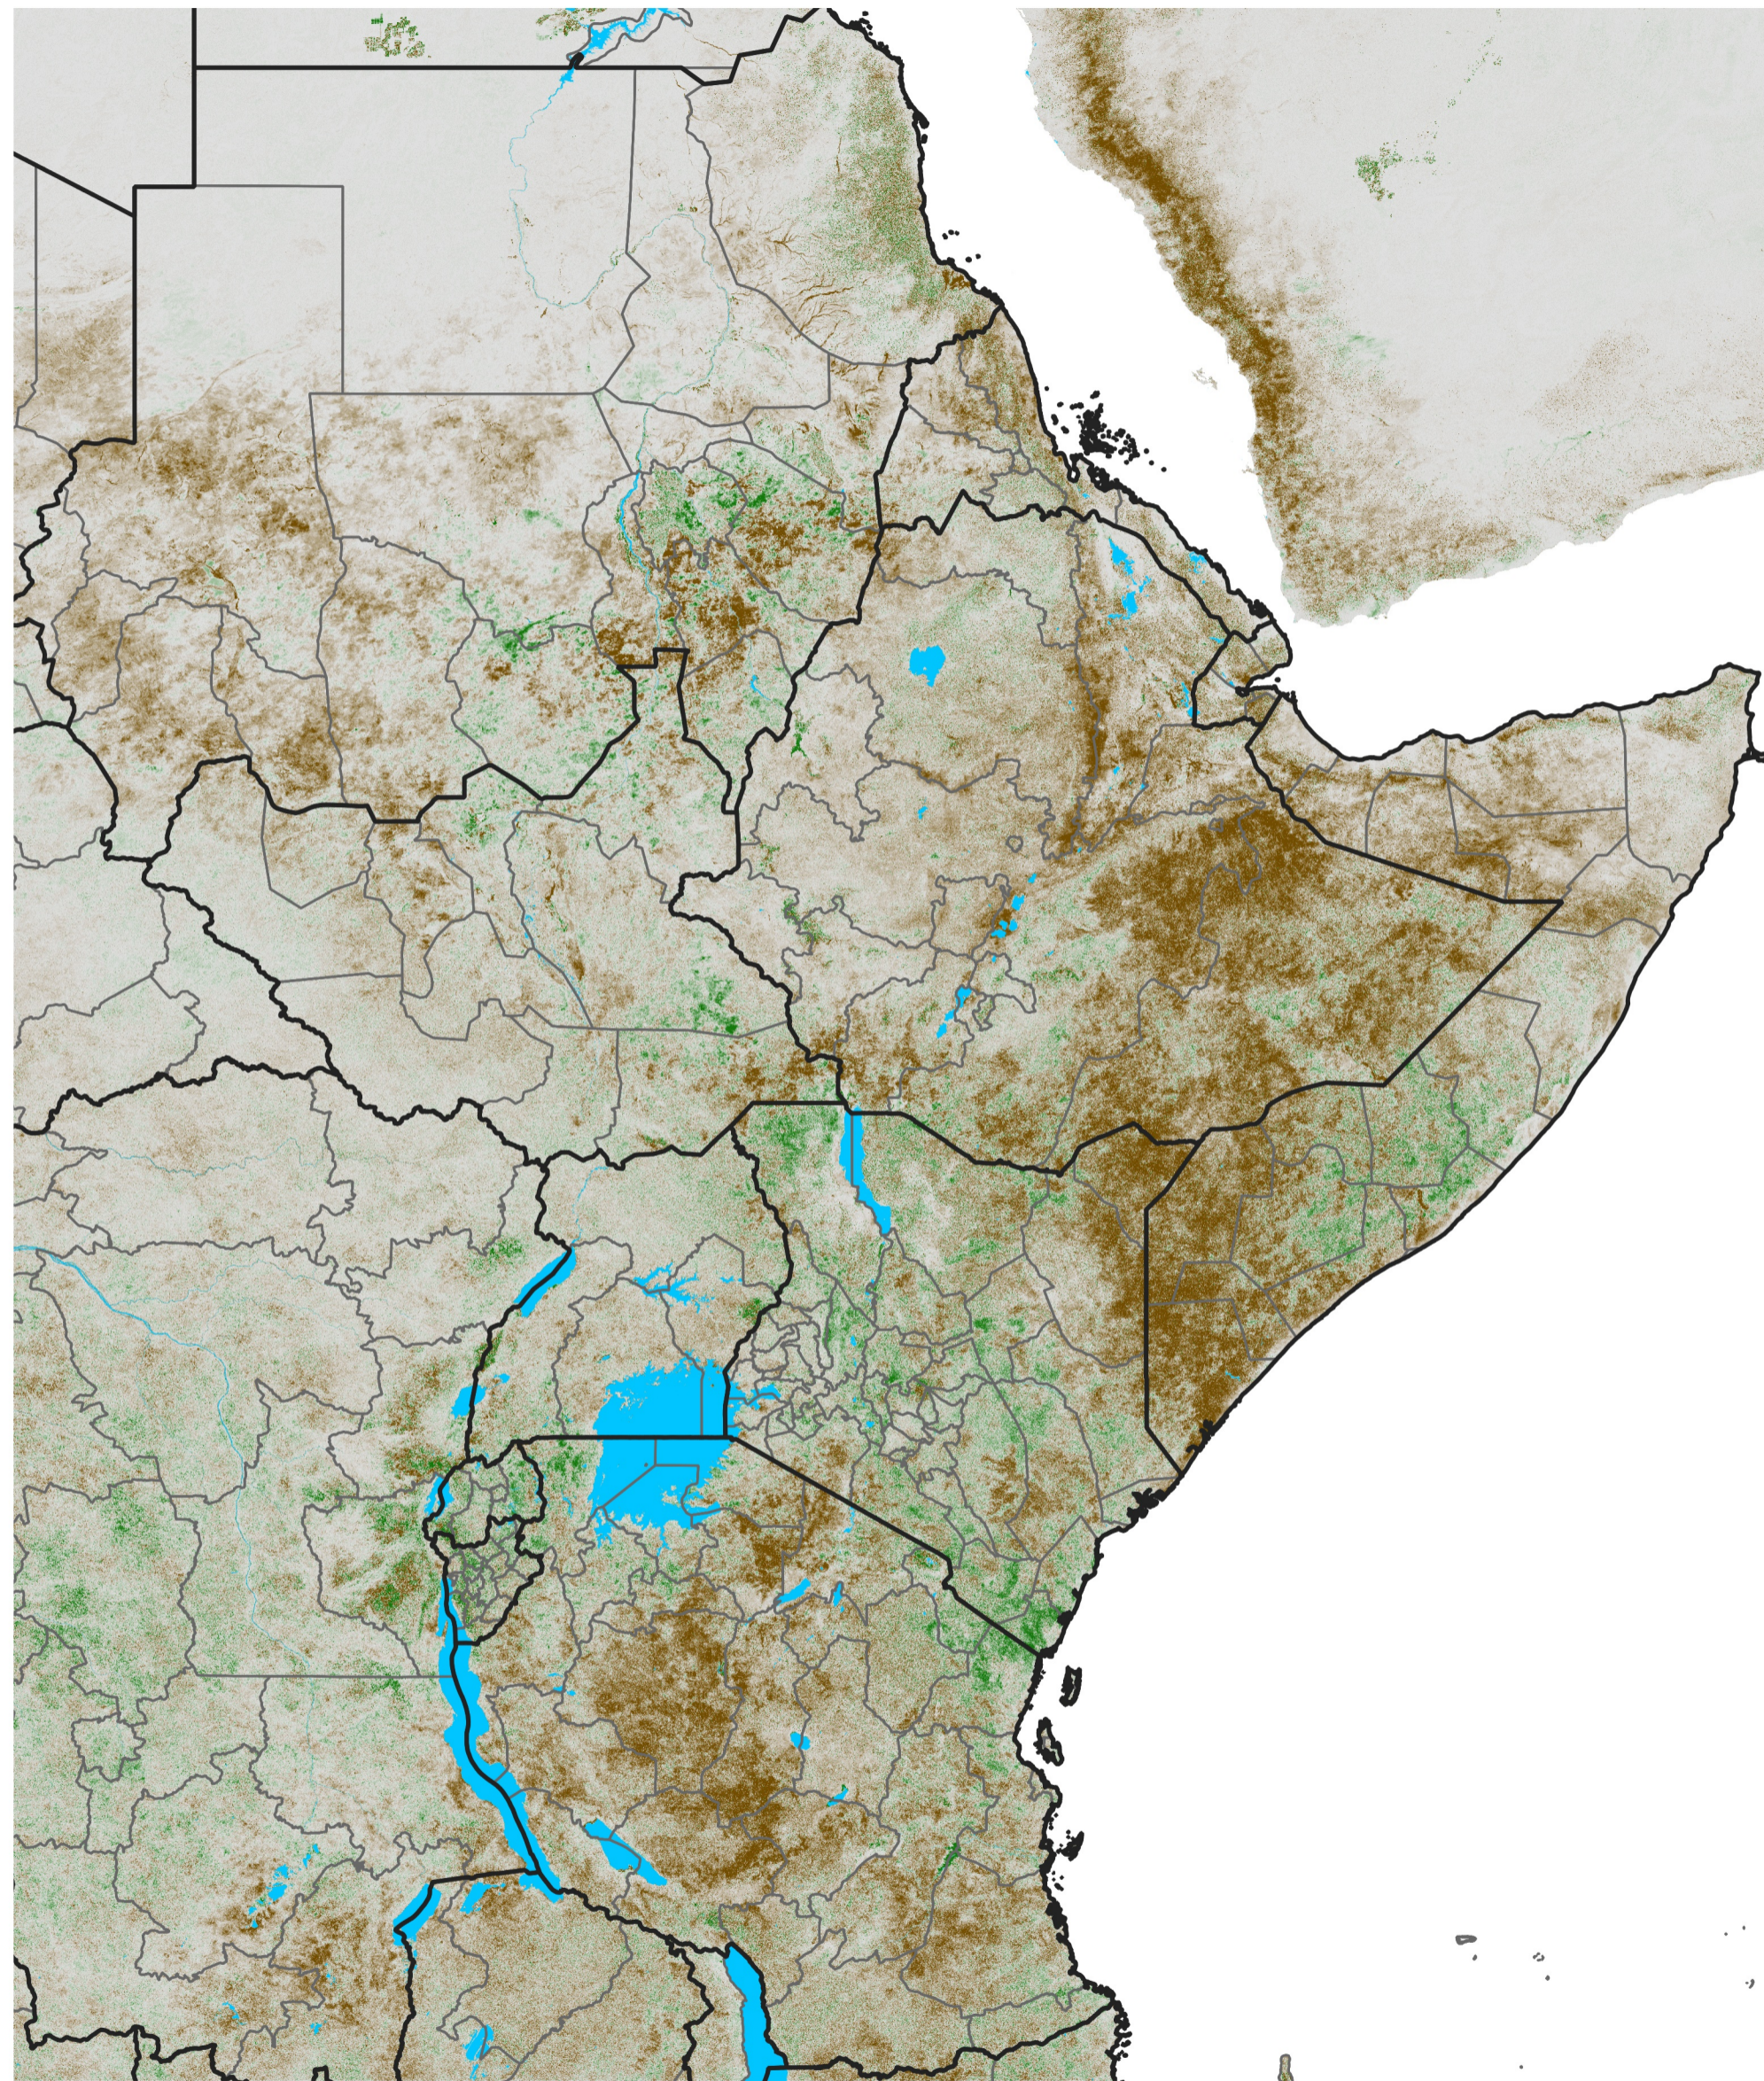

East Africa NDVI Difference

2025 minus 2024

Period 63 / Nov 06 - 15, 2025

NDVI Difference

< -0.3 -0.2 -0.1 -0.05 0.05 0.1 0.2 >0.3

Negative

No Difference

Positive