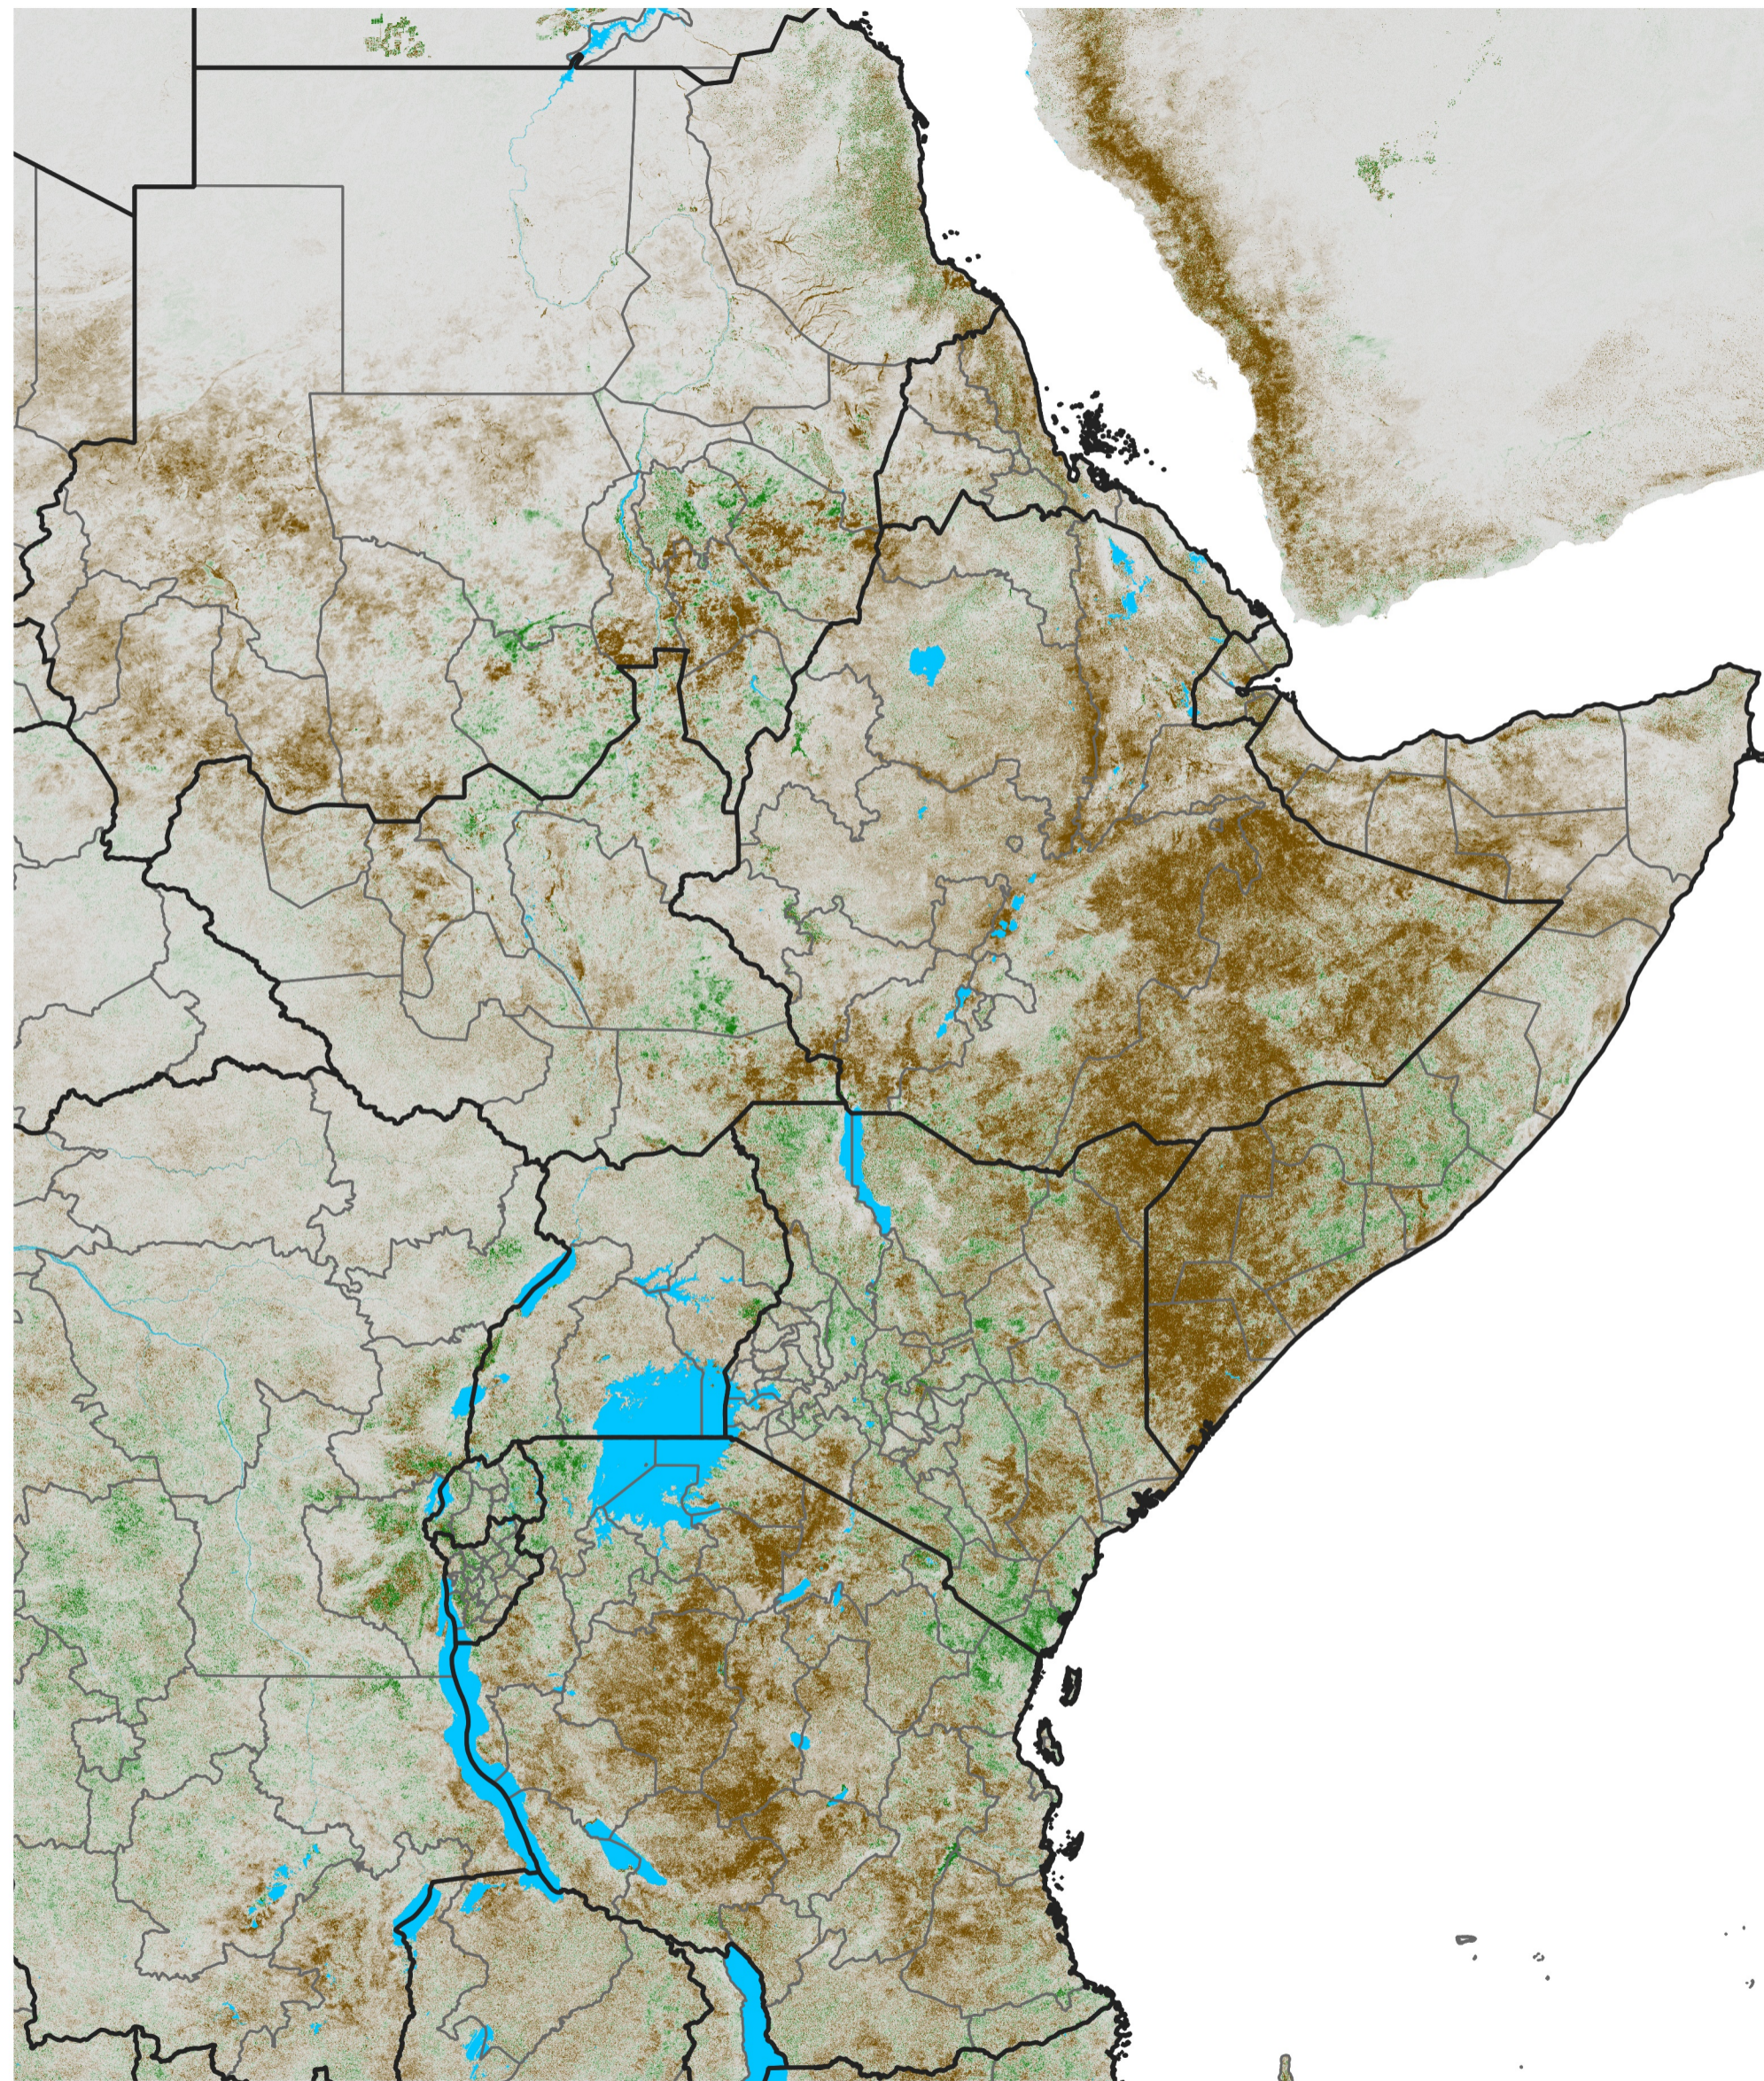

# East Africa NDVI Difference

2025 minus 2024

Period 64 / Nov 11 - 20, 2025

## NDVI Difference

< -0.3   -0.2   -0.1   -0.05   0.05   0.1   0.2   >0.3

Negative

No Difference

Positive