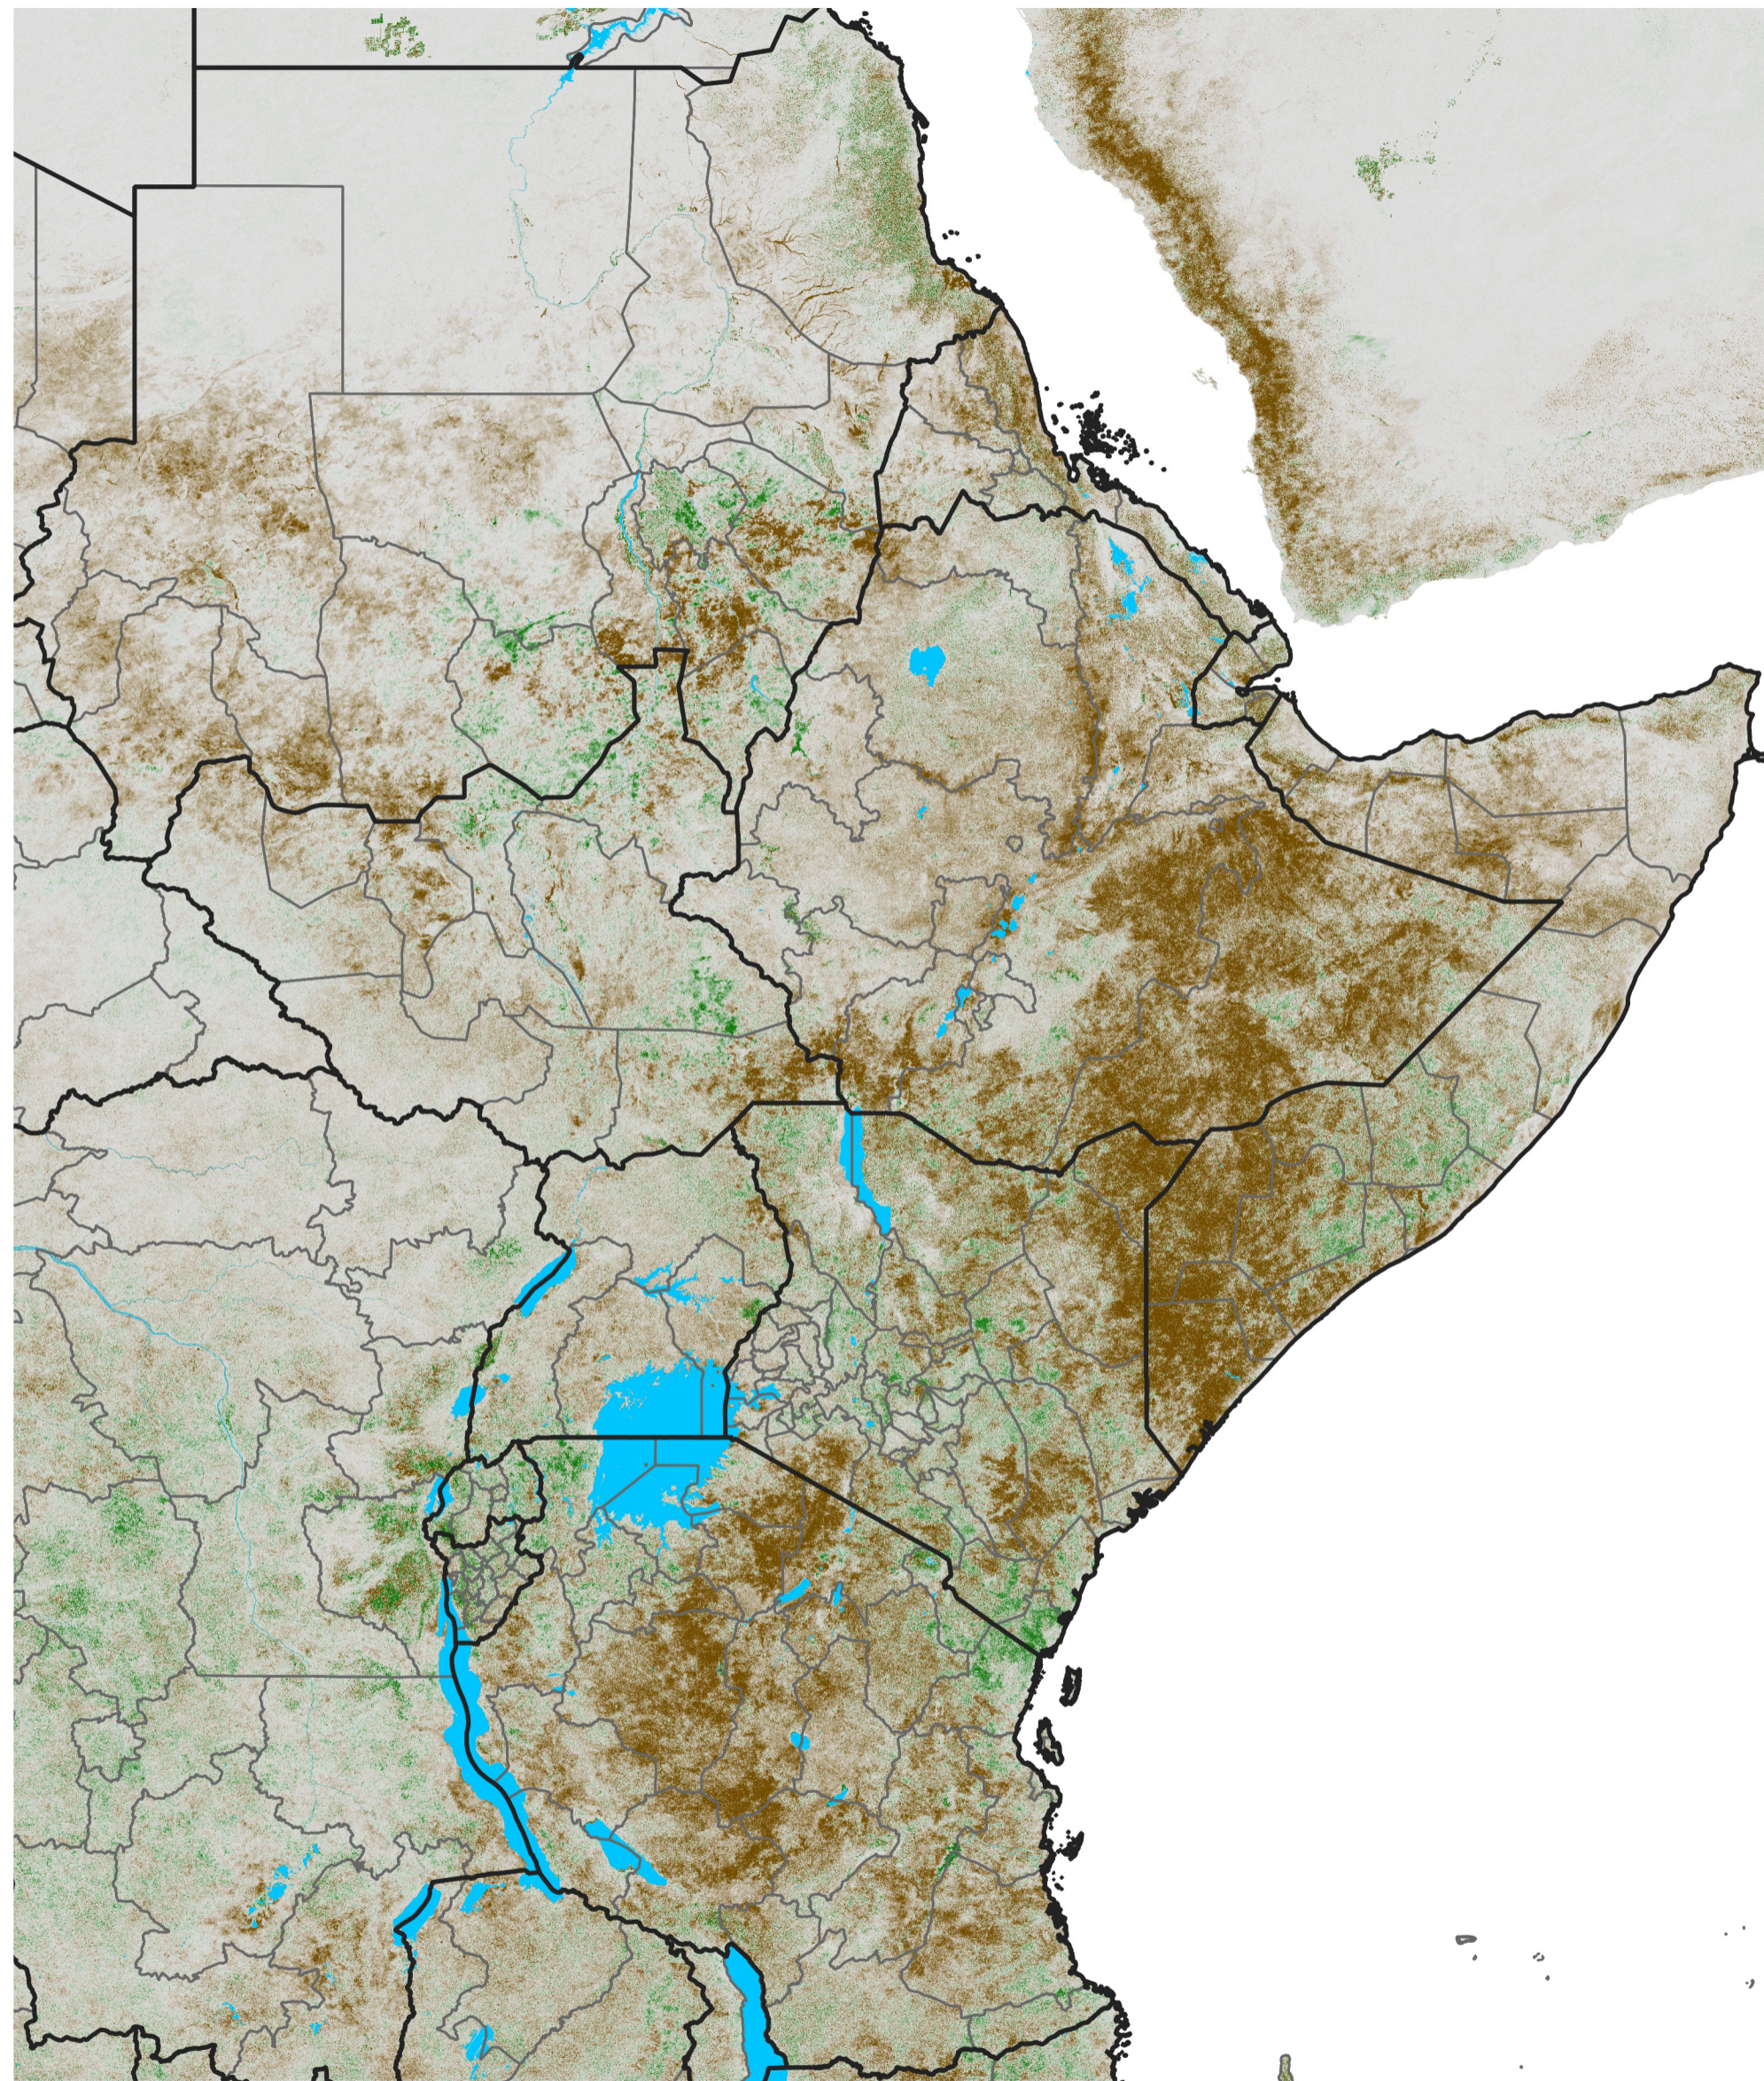

East Africa NDVI Difference

2025 minus 2024

Period 65 / Nov 16 - 25, 2025

NDVI Difference

< -0.3 -0.2 -0.1 -0.05 0.05 0.1 0.2 >0.3

Negative

No Difference

Positive