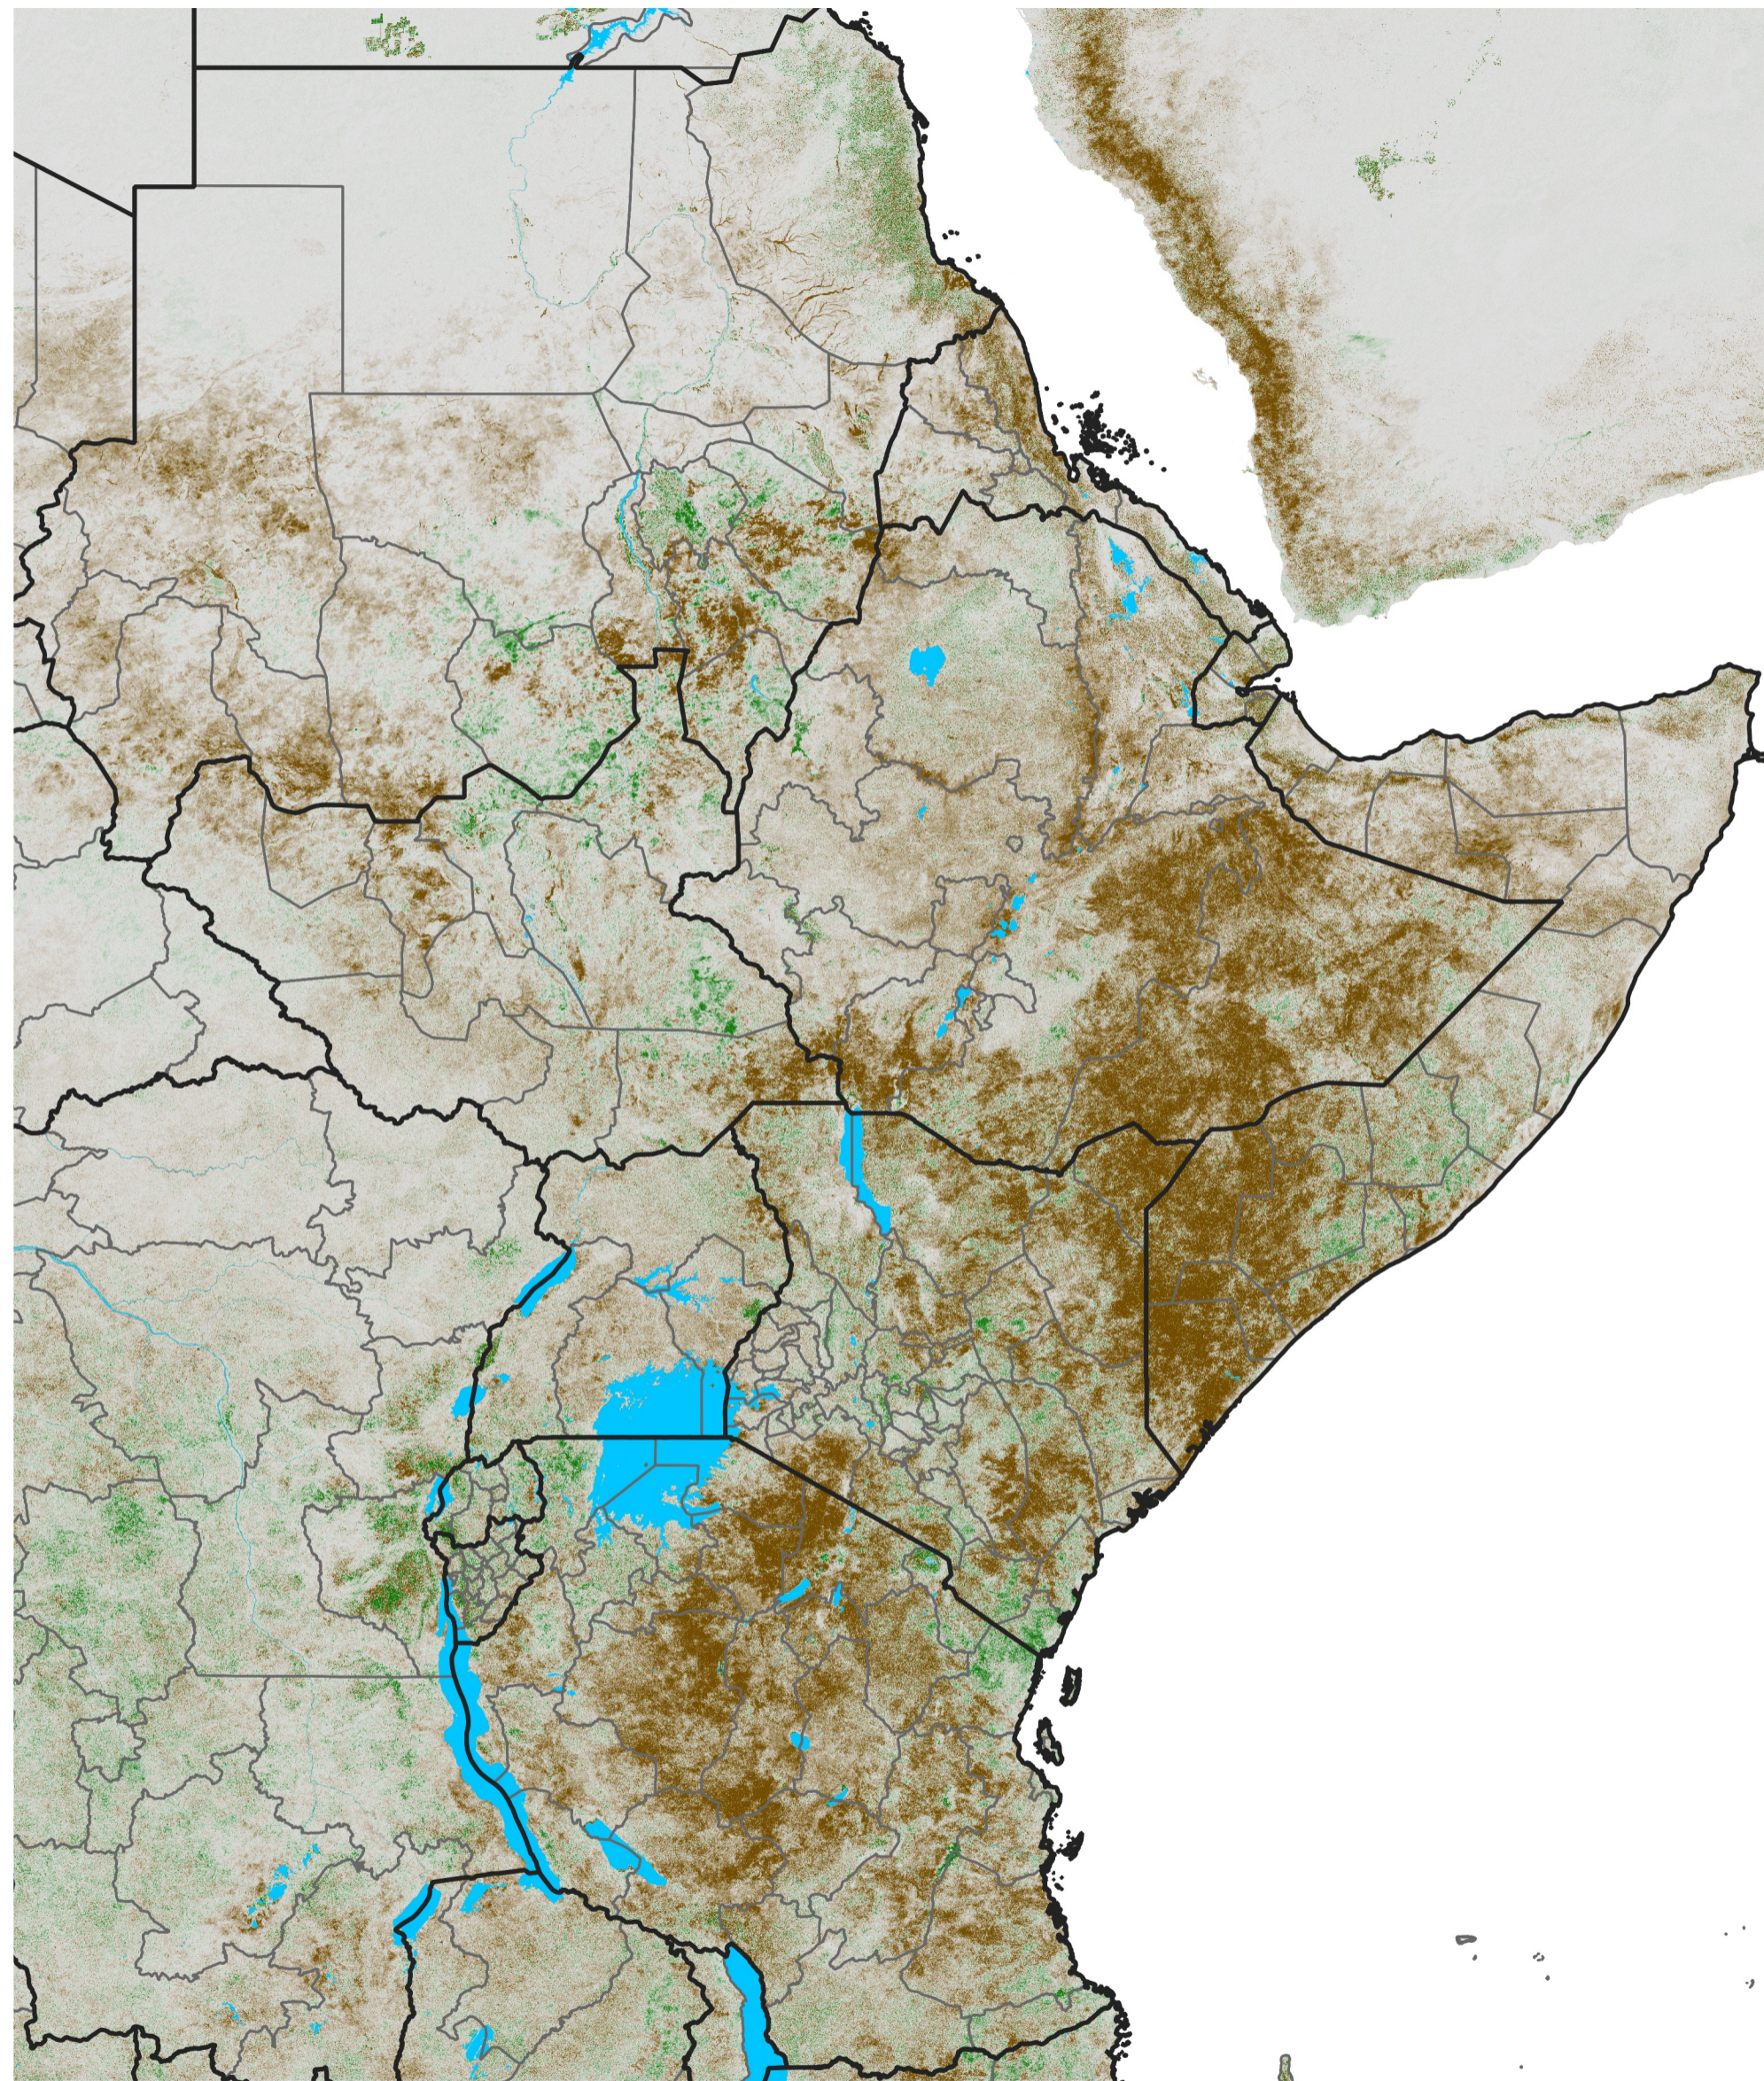

East Africa NDVI Difference

2025 minus 2024

Period 66 / Nov 21 - 30, 2025

NDVI Difference

< -0.3 -0.2 -0.1 -0.05 0.05 0.1 0.2 >0.3

Negative

No Difference

Positive