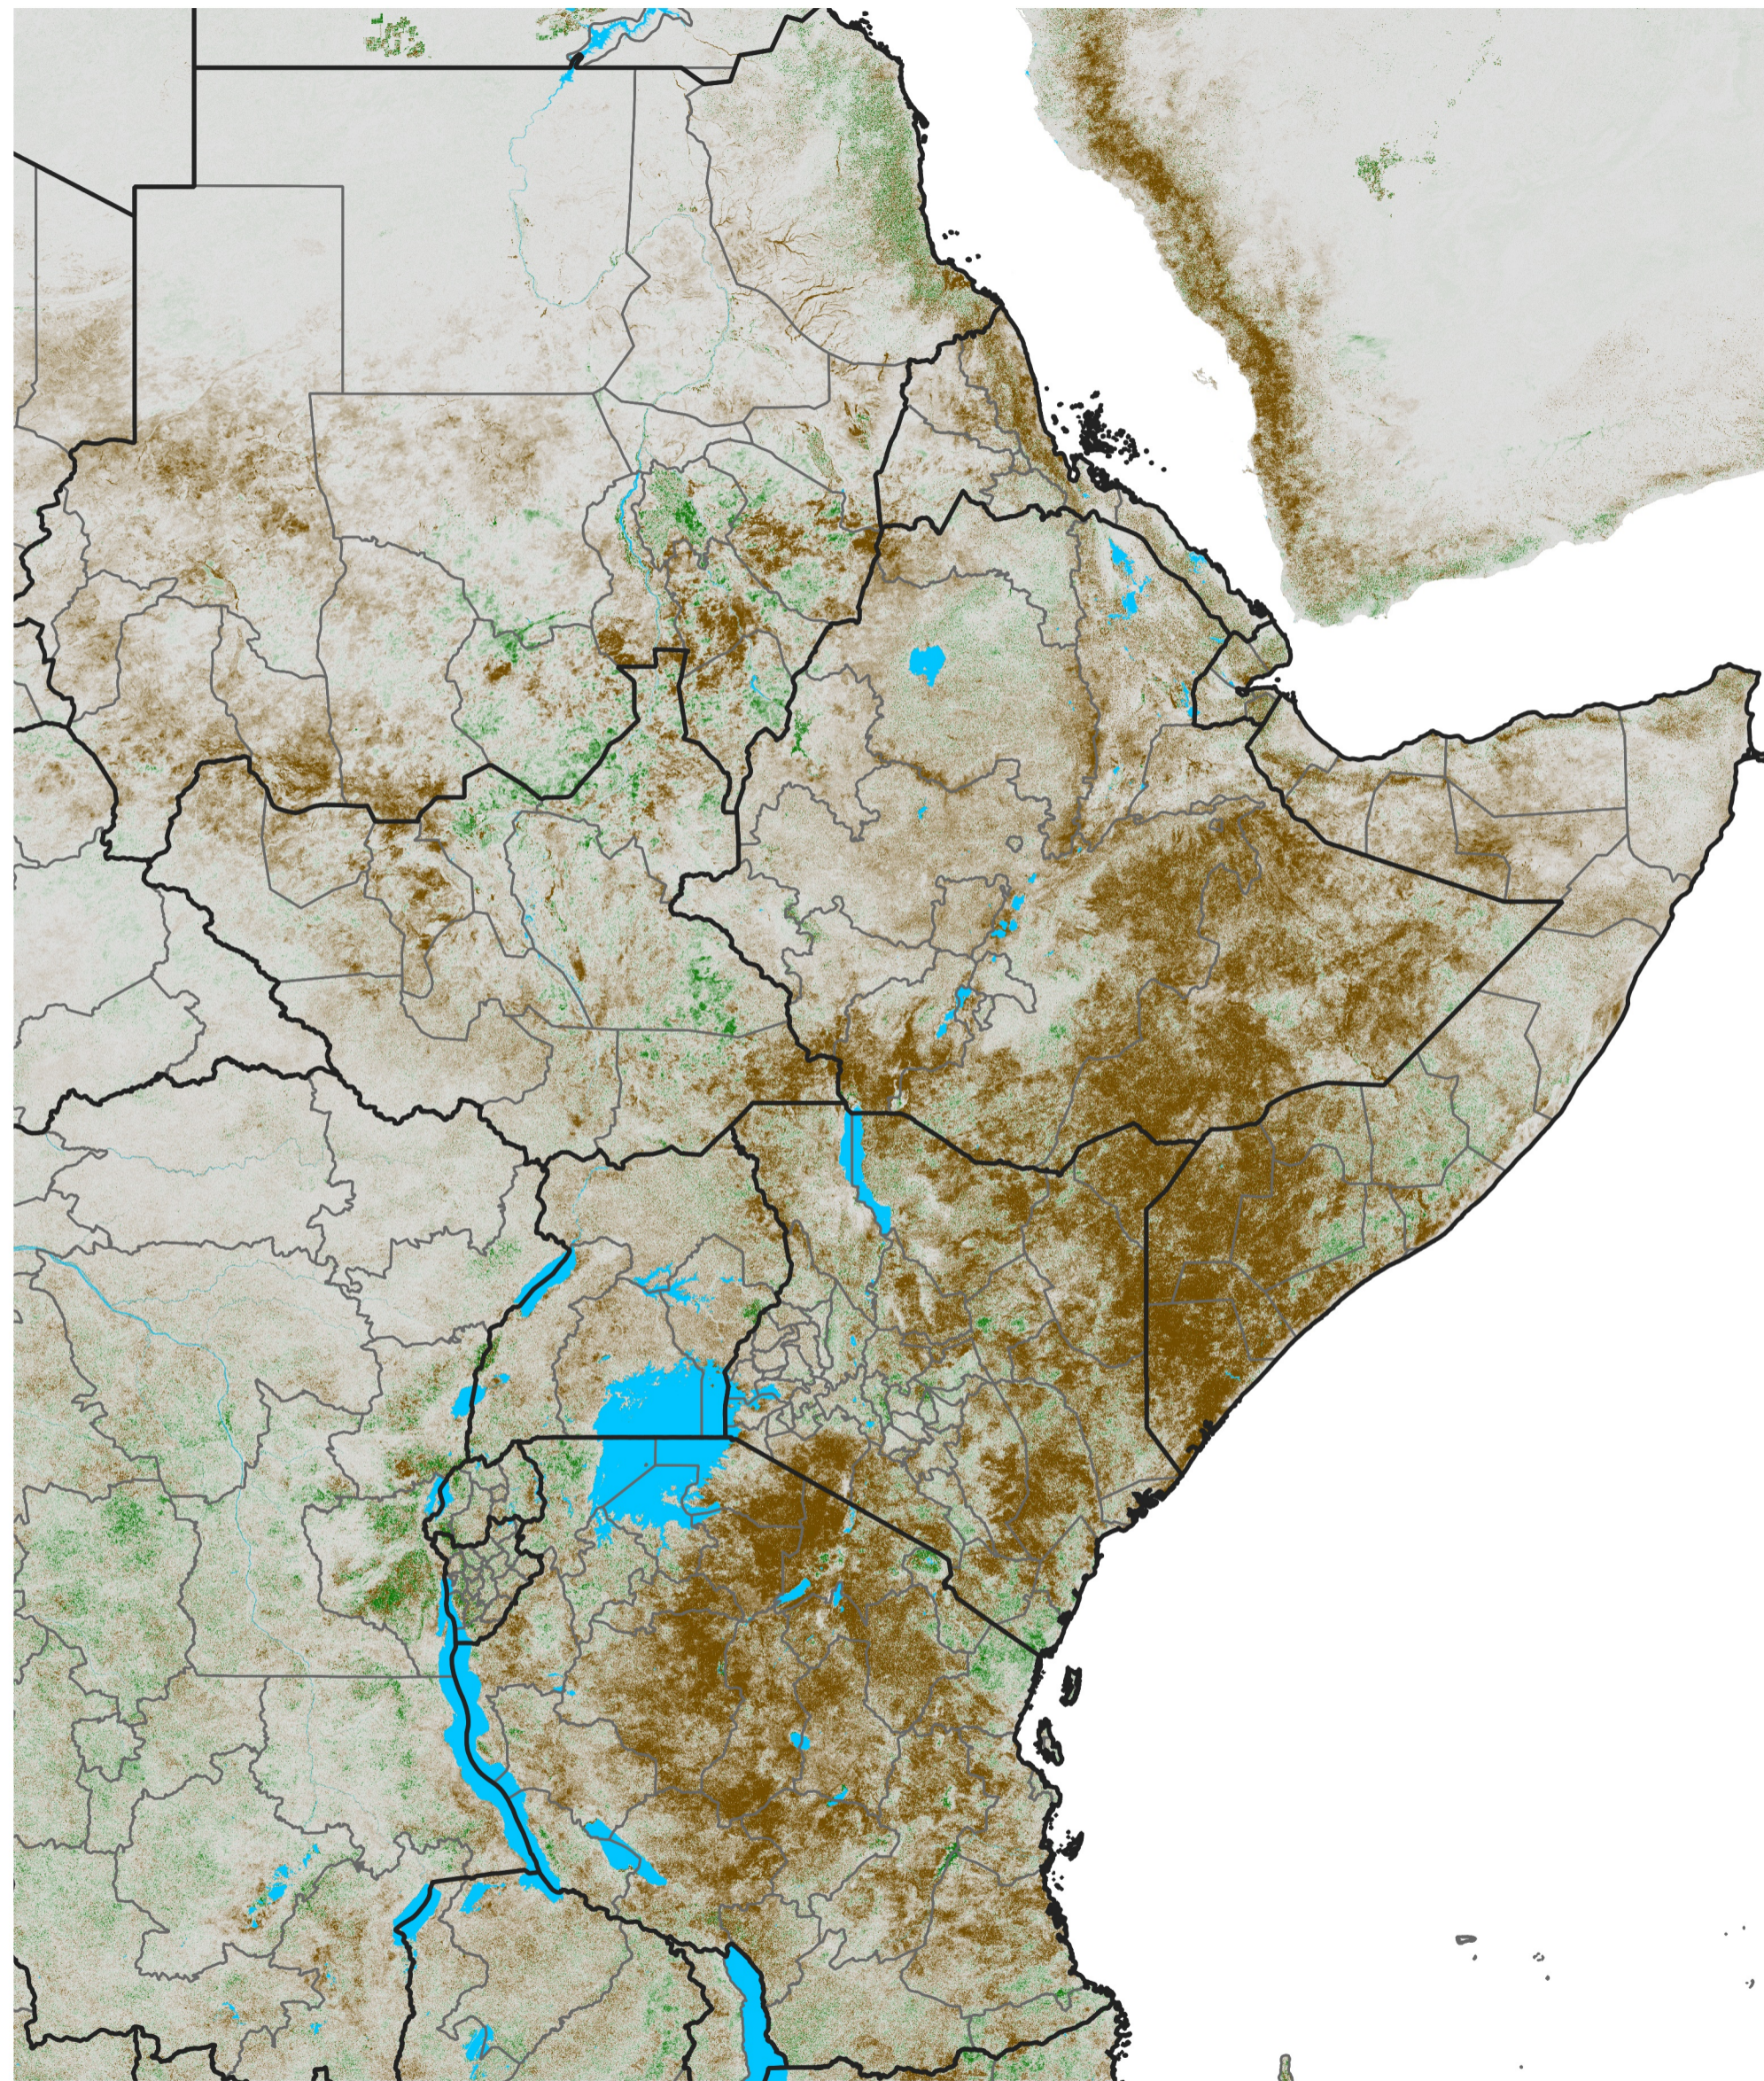

East Africa NDVI Difference

2025 minus 2024

Period 67 / Nov 26 - Dec 05, 2025

NDVI Difference

< -0.3 -0.2 -0.1 -0.05 0.05 0.1 0.2 >0.3

Negative

No Difference

Positive