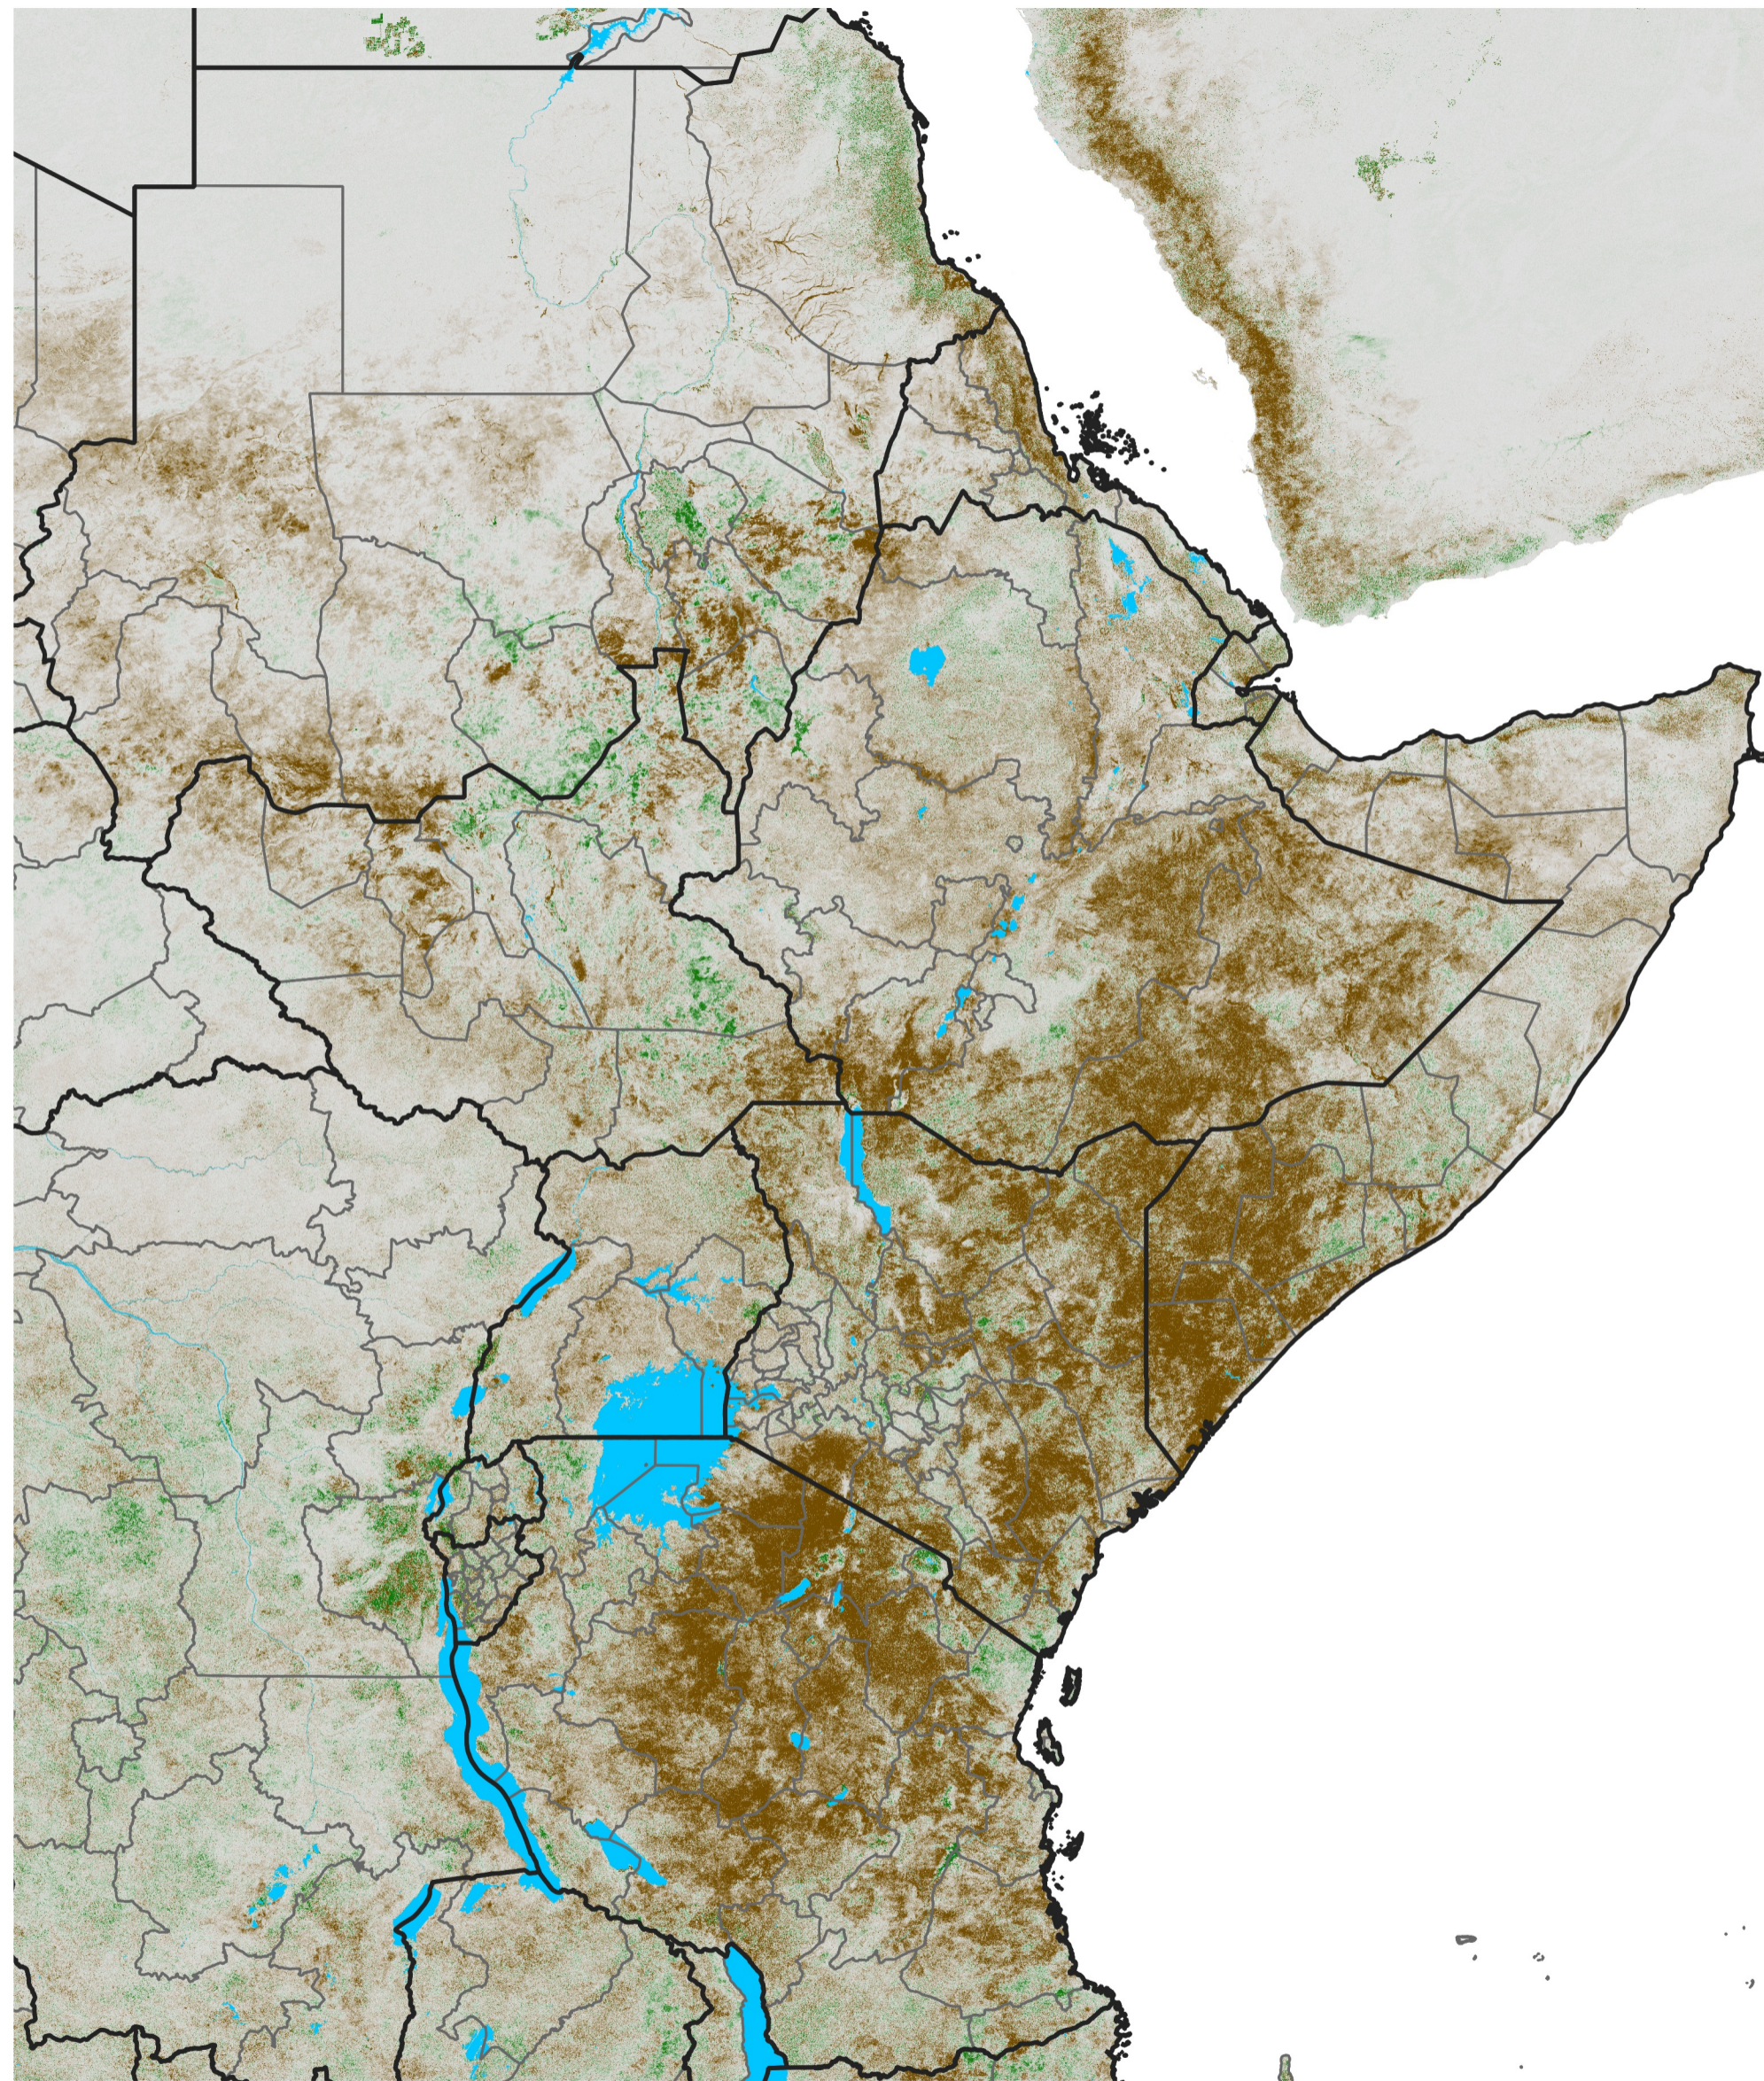

East Africa NDVI Difference

2025 minus 2024

Period 68 / Dec 01 - 10, 2025

NDVI Difference

< -0.3 -0.2 -0.1 -0.05 0.05 0.1 0.2 >0.3

Negative

No Difference

Positive