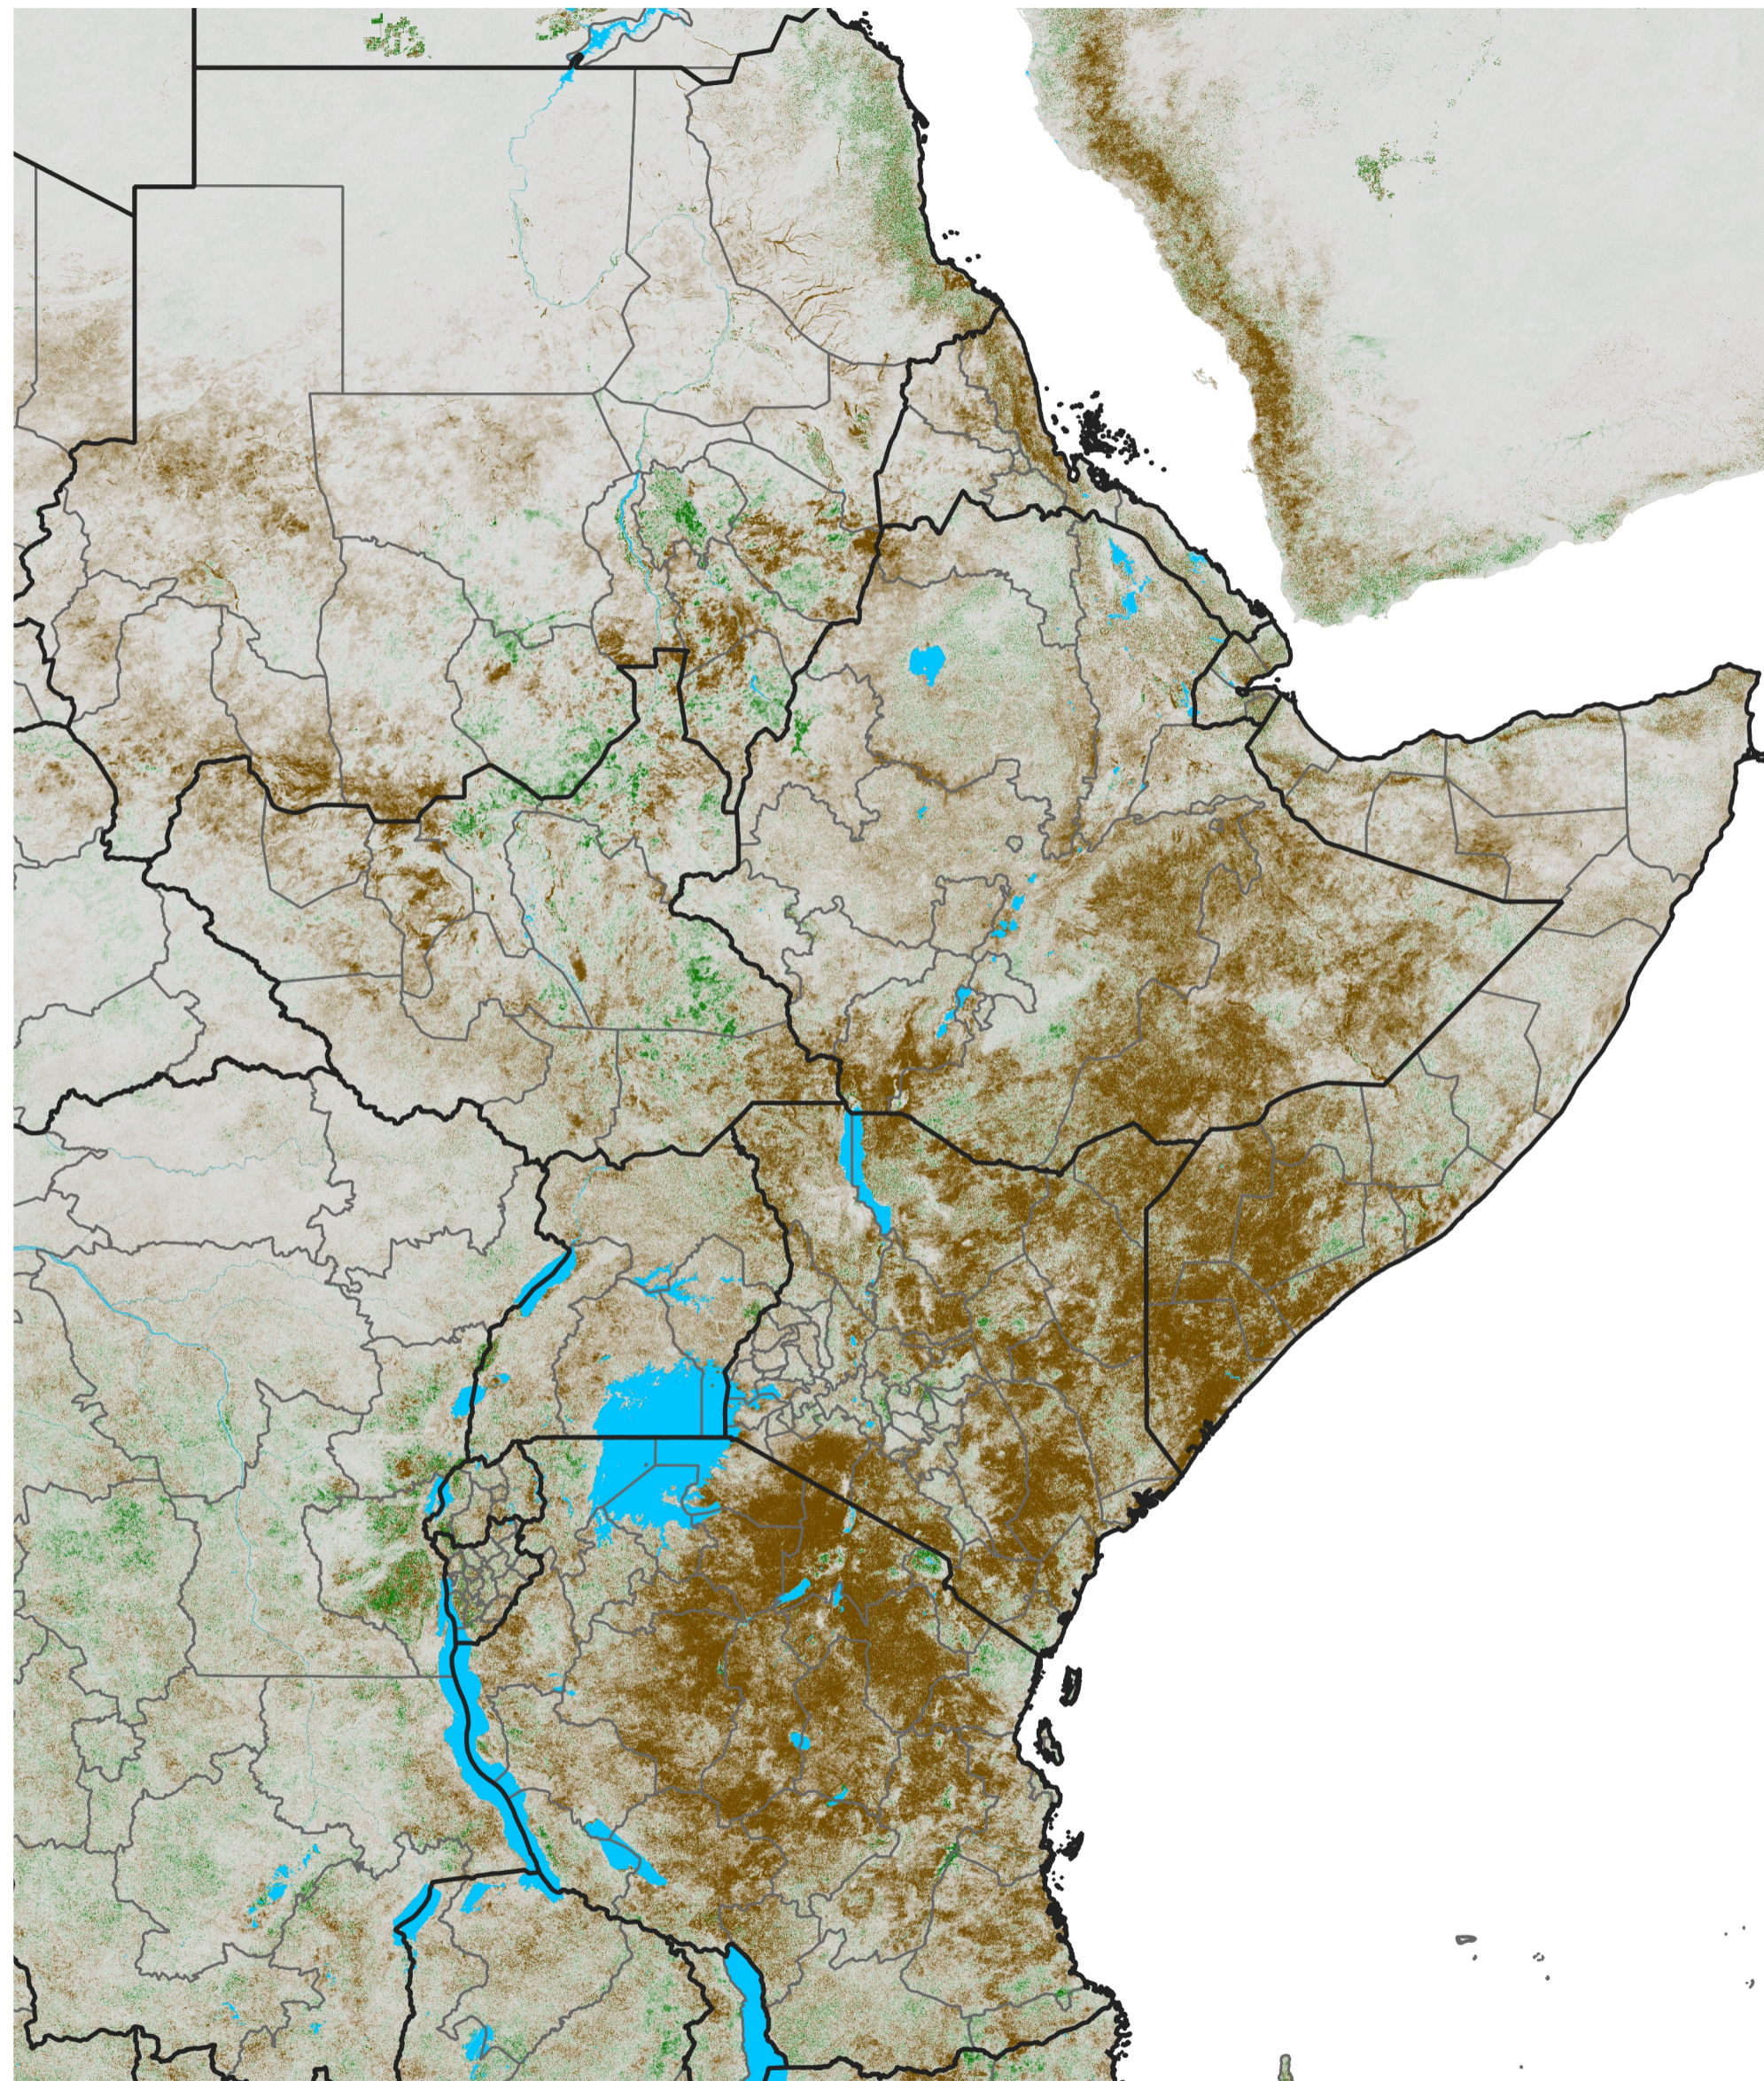

East Africa NDVI Difference

2025 minus 2024

Period 69 / Dec 06 - 15, 2025

NDVI Difference

< -0.3 -0.2 -0.1 -0.05 0.05 0.1 0.2 >0.3

Negative

No Difference

Positive