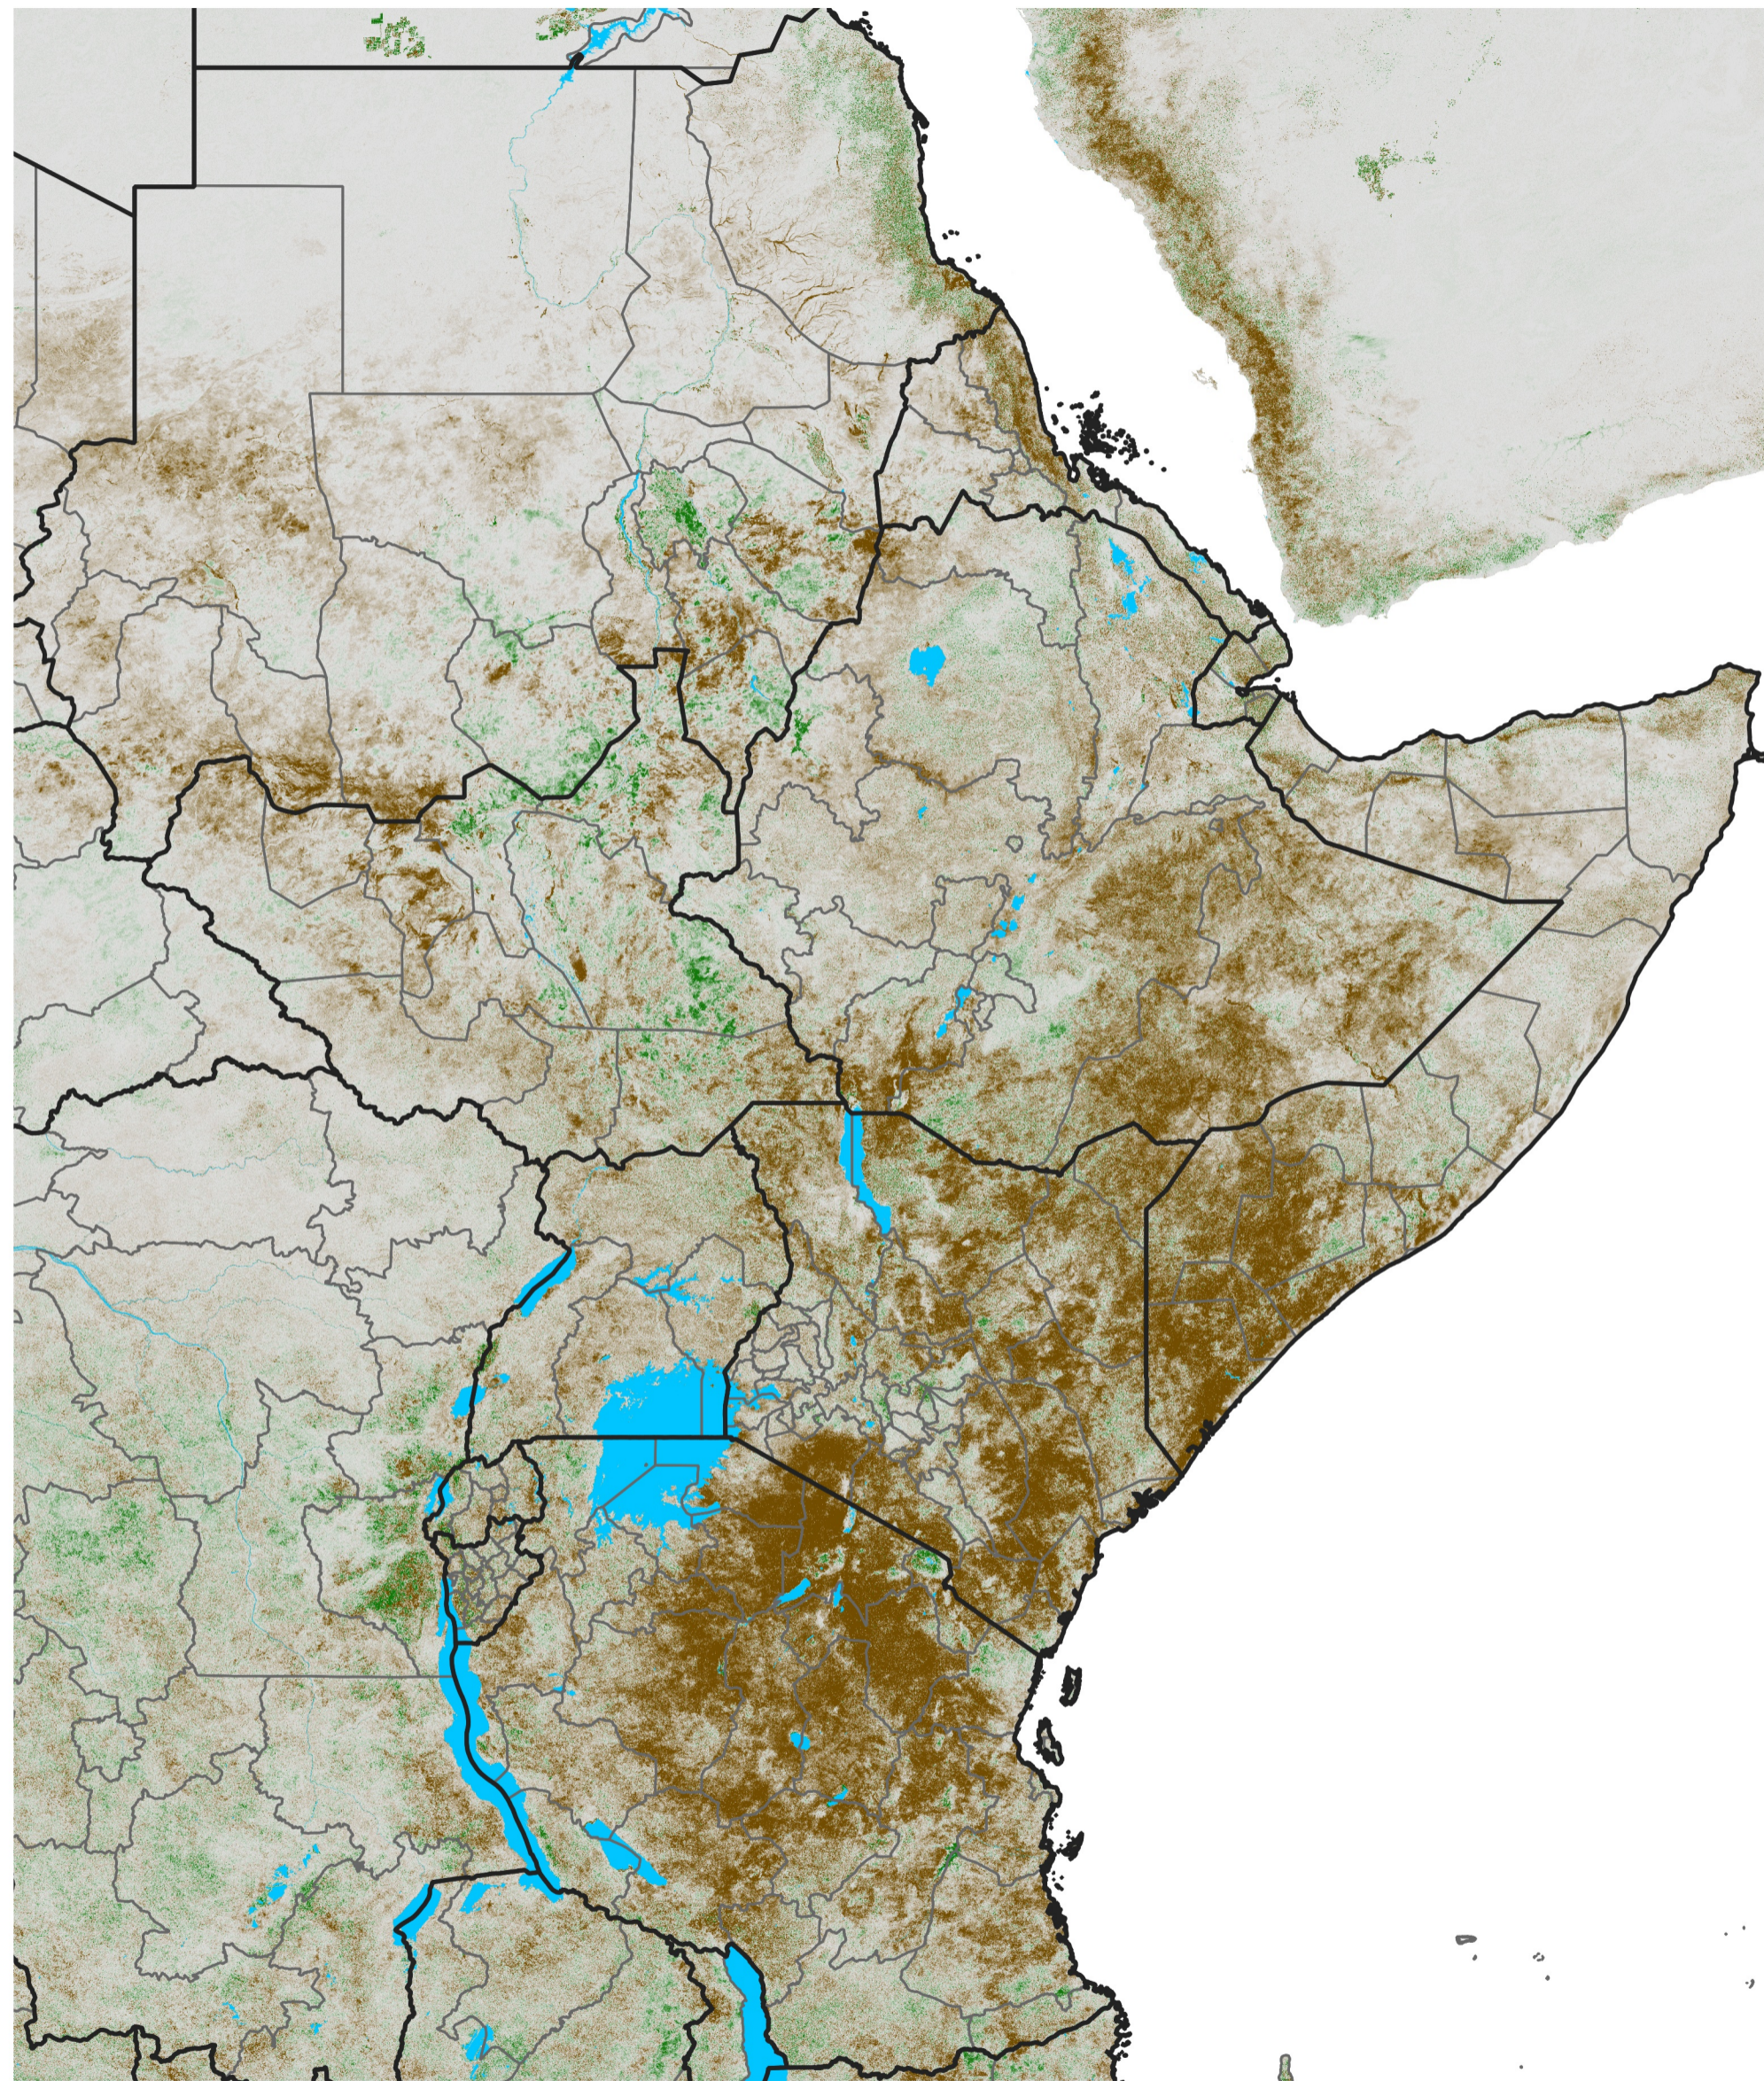

# East Africa NDVI Difference

2025 minus 2024

Period 70 / Dec 11 - 20, 2025

## NDVI Difference

< -0.3   -0.2   -0.1   -0.05   0.05   0.1   0.2   >0.3

Negative

No Difference

Positive