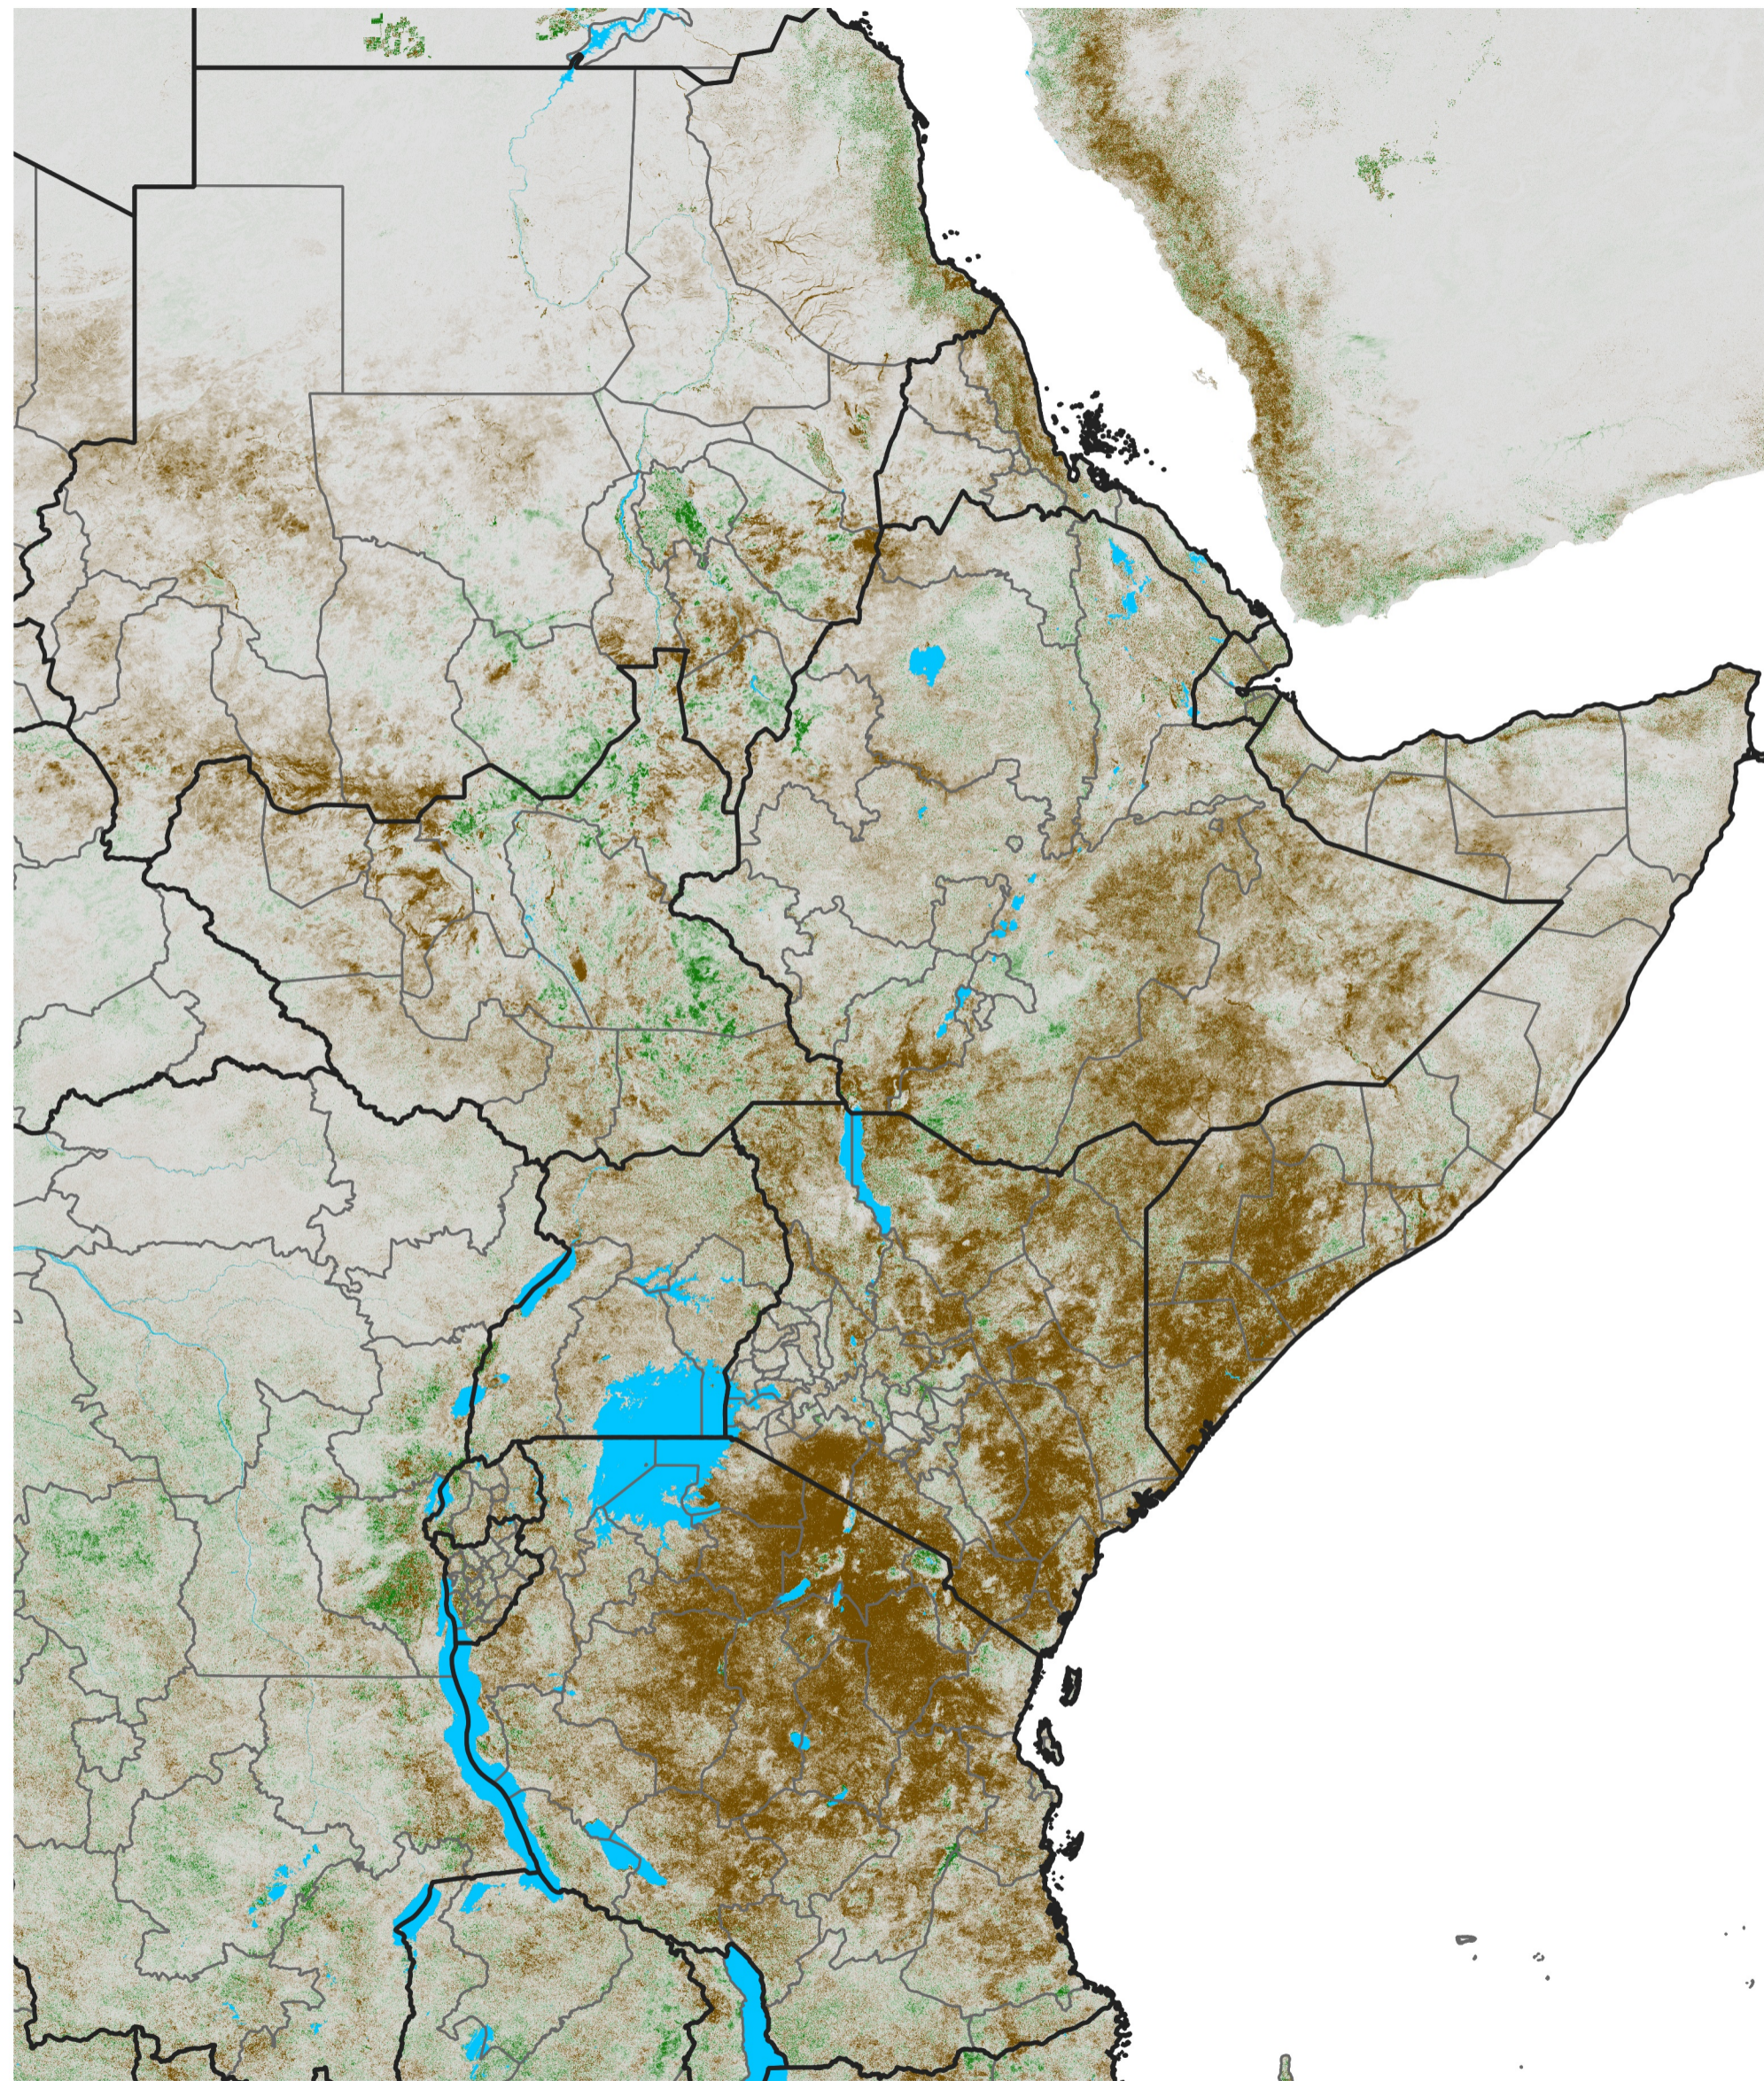

East Africa NDVI Difference

2025 minus 2024

Period 71 / Dec 16 - 25, 2025

NDVI Difference

< -0.3 -0.2 -0.1 -0.05 0.05 0.1 0.2 >0.3

Negative

No Difference

Positive