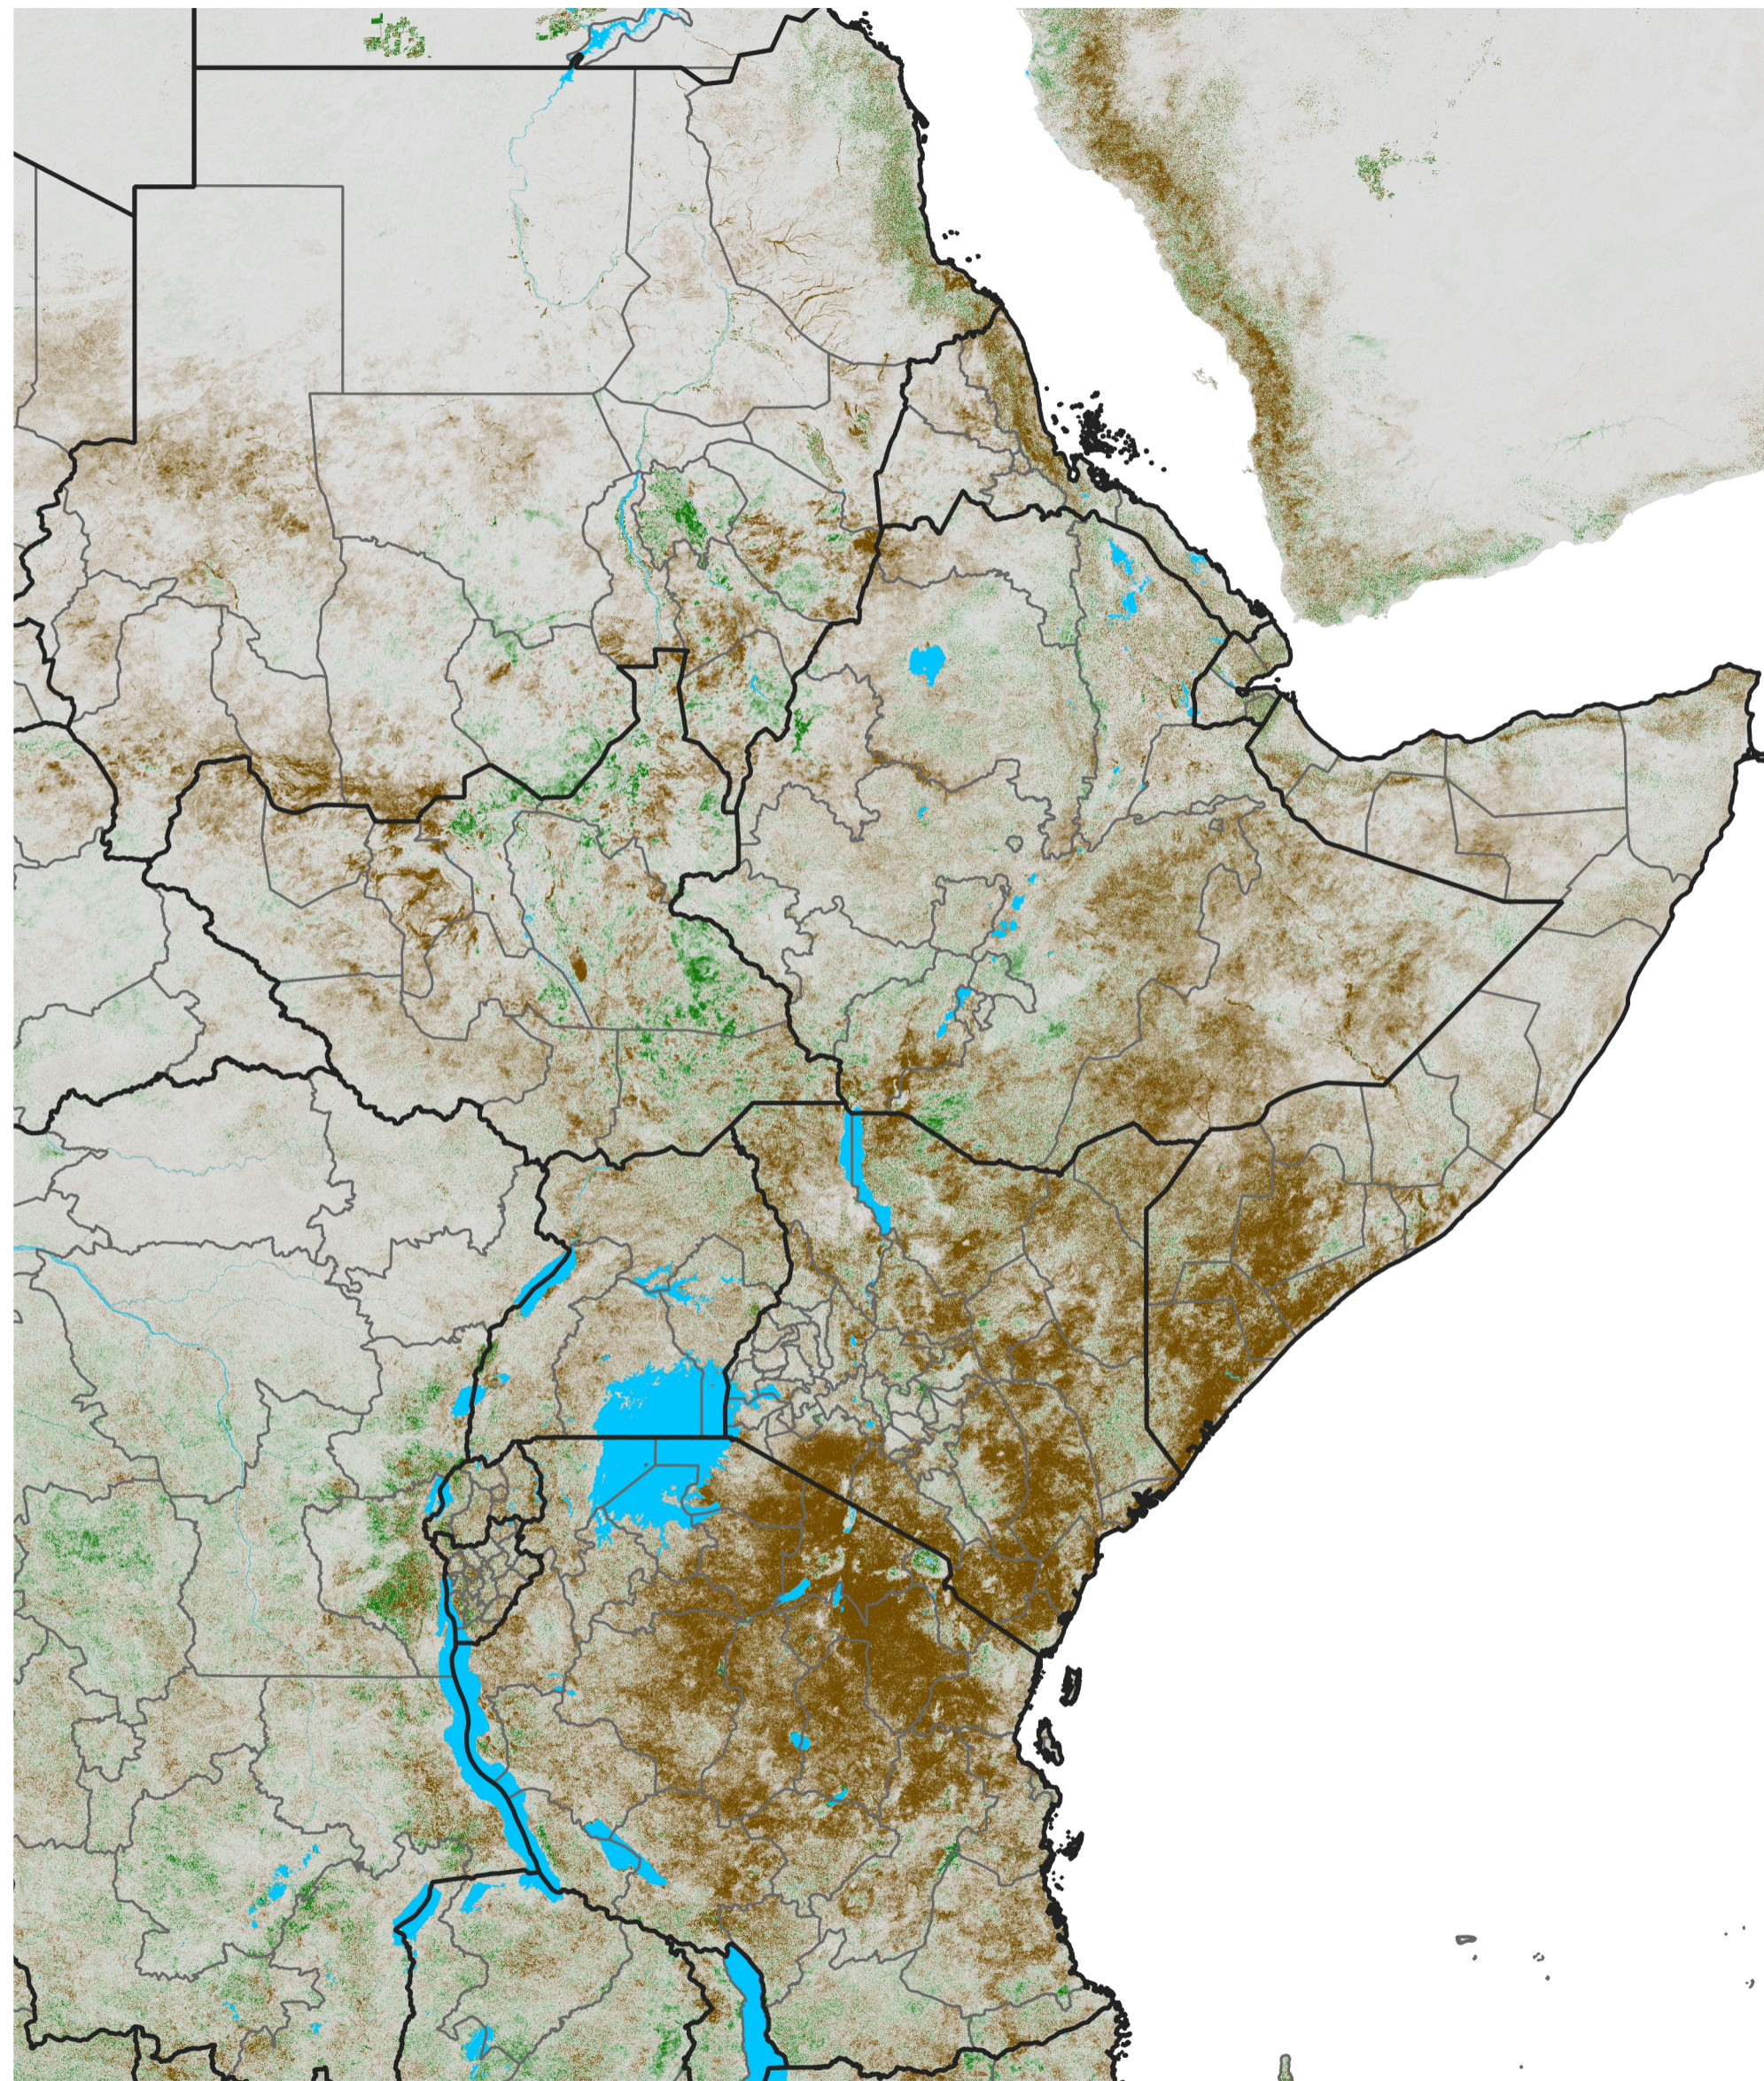

East Africa NDVI Difference

2025 minus 2024

Period 72 / Dec 21 - 31, 2025

NDVI Difference

< -0.3 -0.2 -0.1 -0.05 0.05 0.1 0.2 > 0.3

Negative

No Difference

Positive