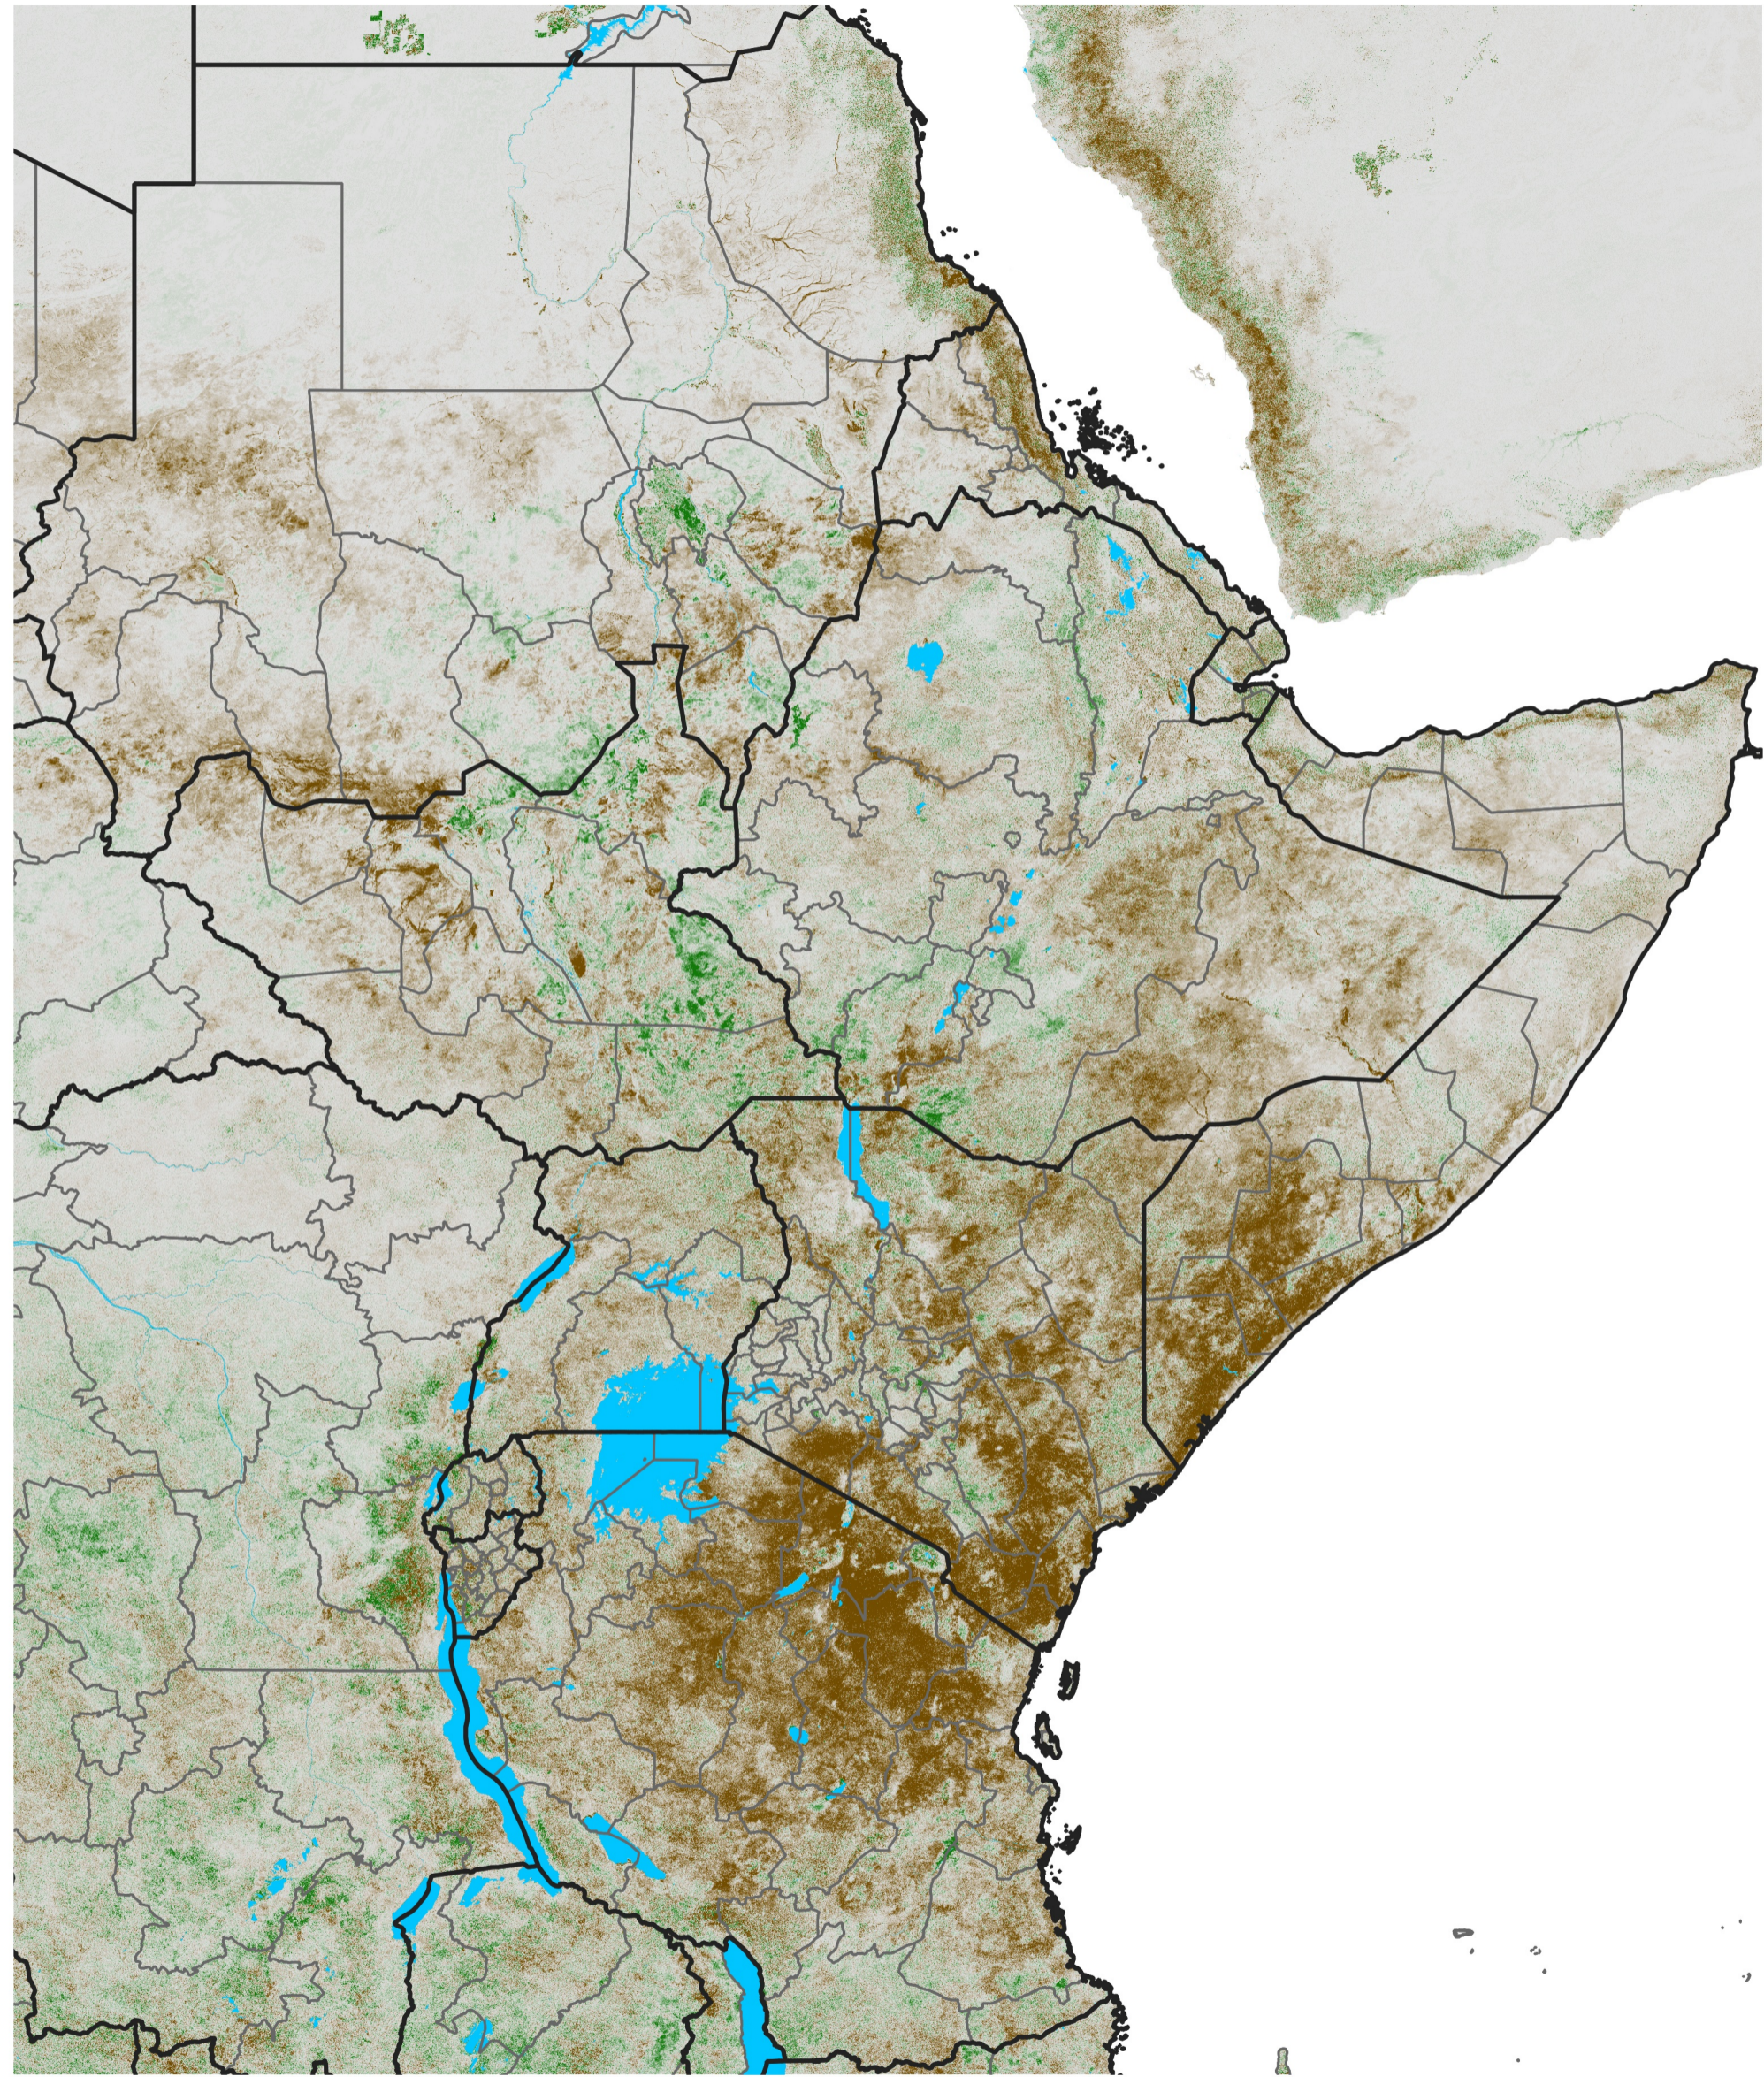

East Africa NDVI Difference

2026 minus 2025

Period 01 / Dec 26, 2025 - Jan 05, 2026

NDVI Difference

< -0.3 -0.2 -0.1 -0.05 0.05 0.1 0.2 >0.3

Negative

No Difference

Positive