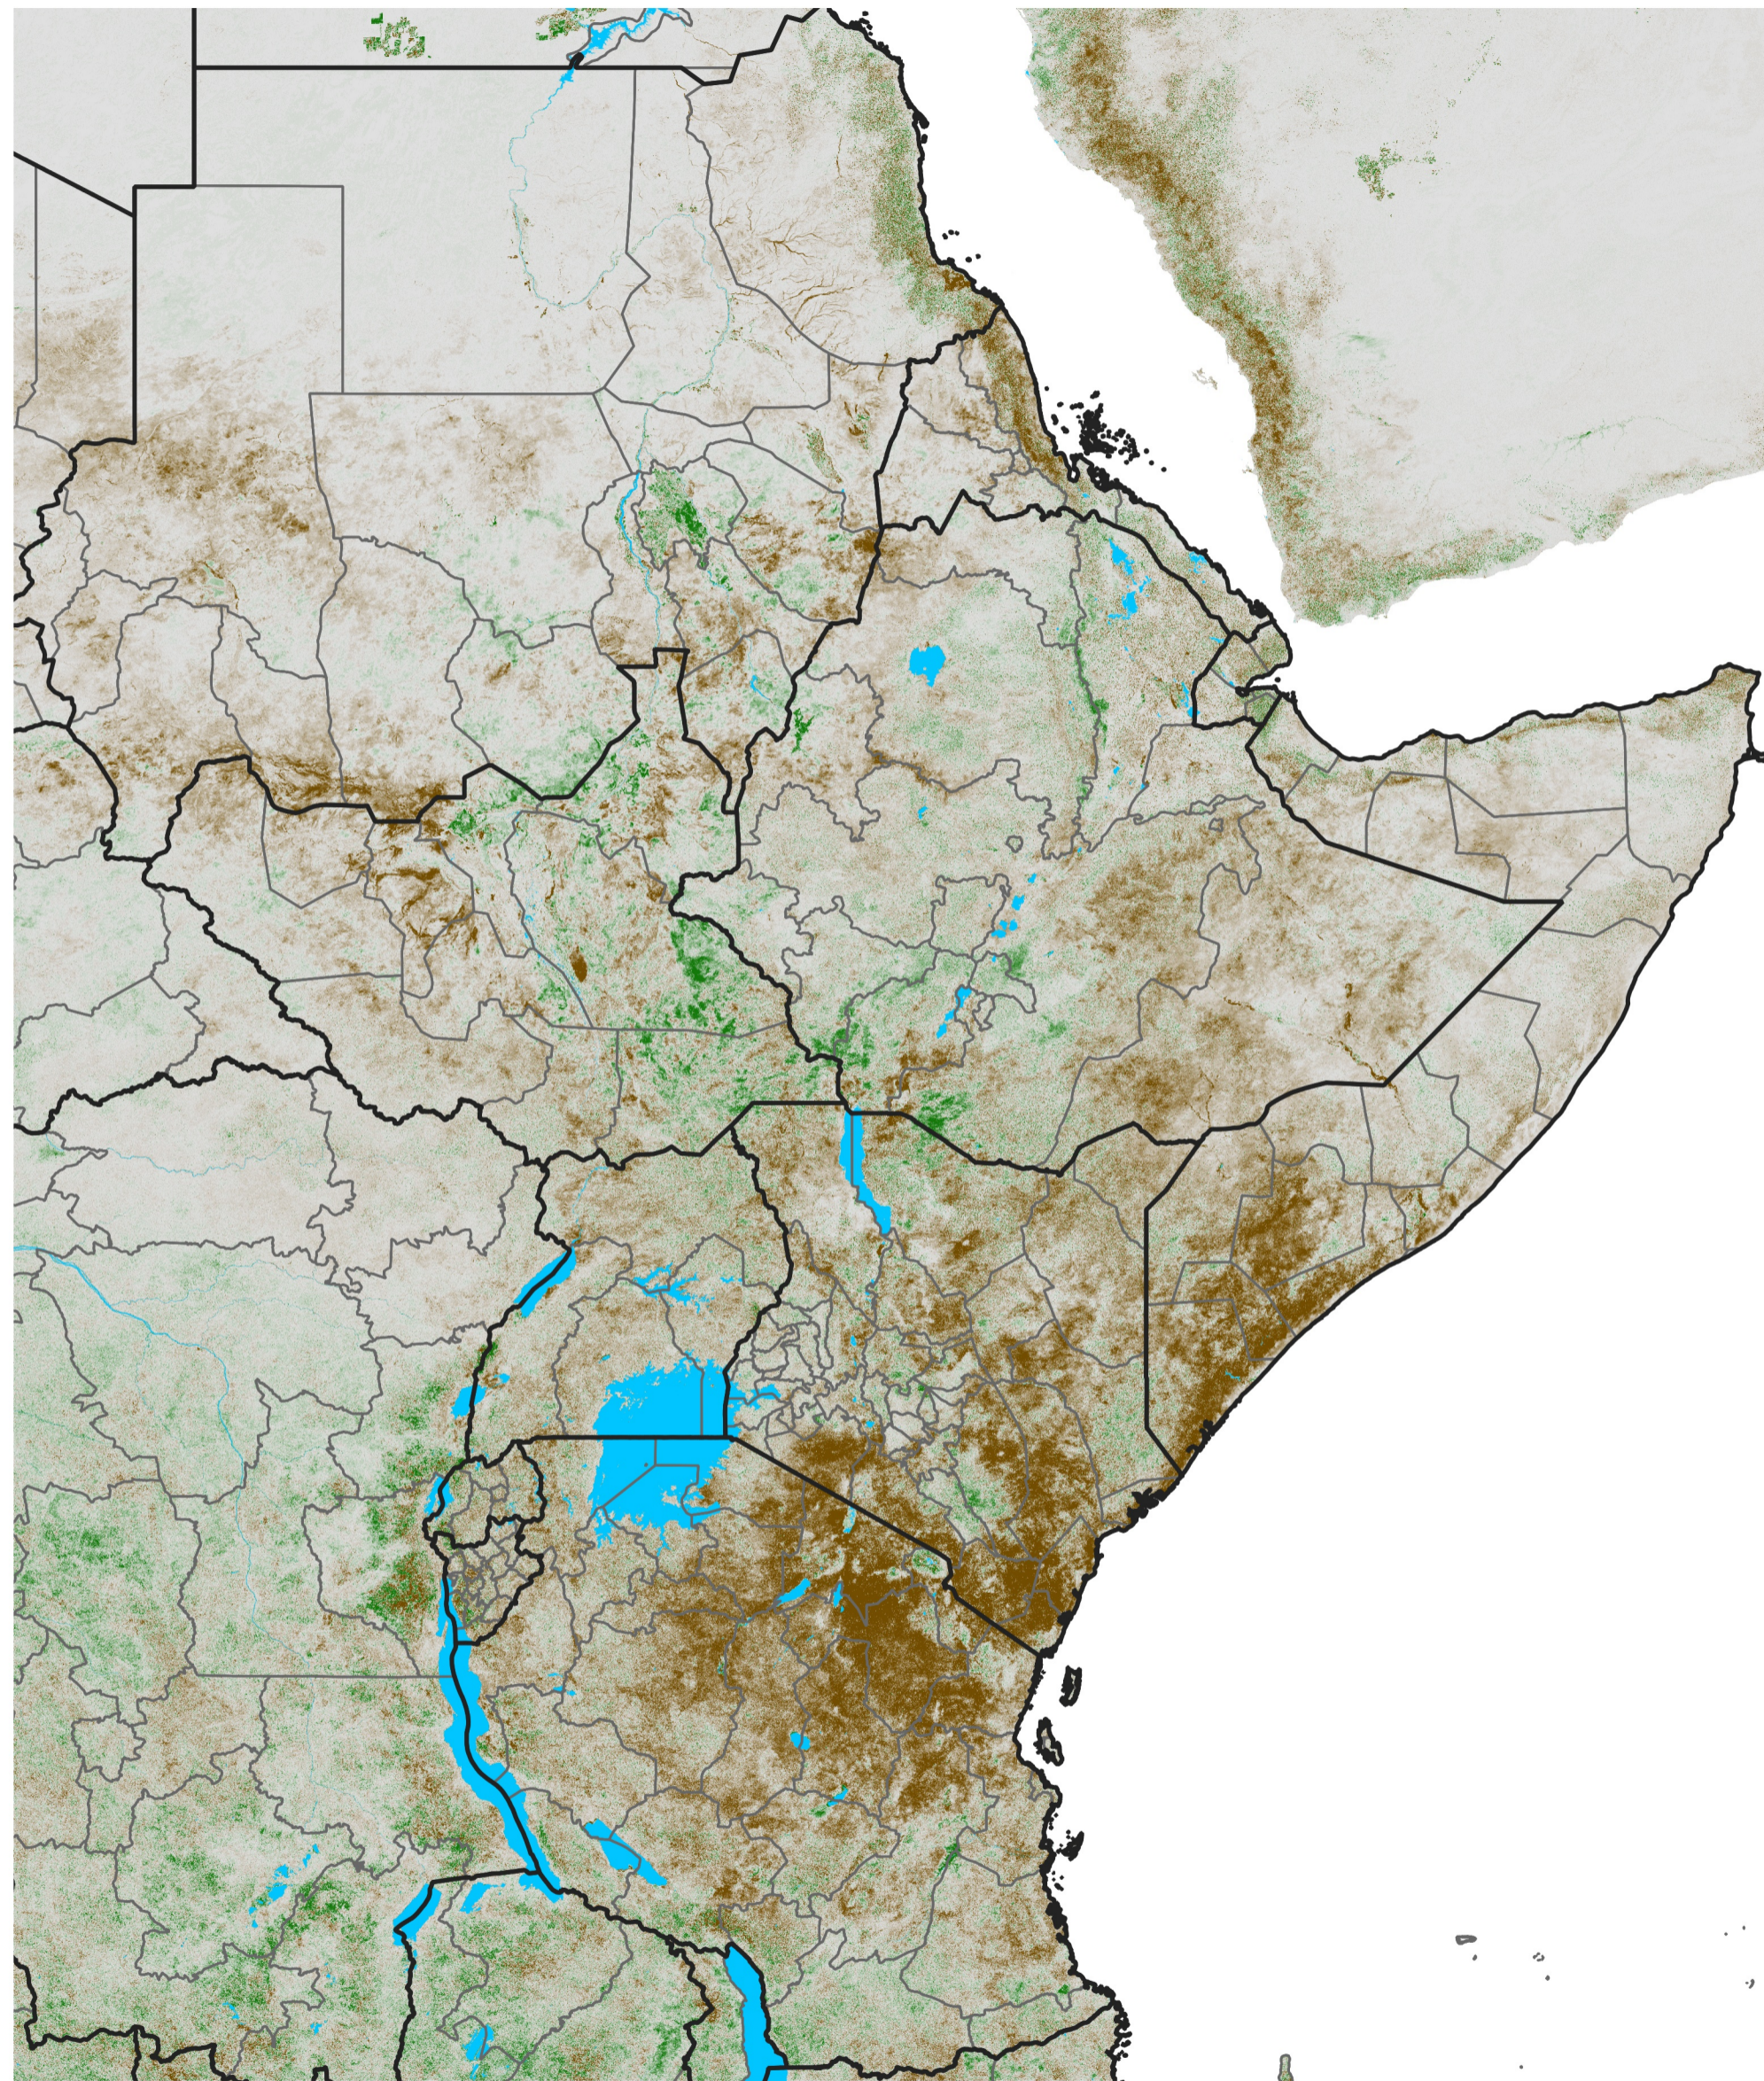

# East Africa NDVI Difference

2026 minus 2025

Period 02 / Jan 01 - 10, 2026

## NDVI Difference

< -0.3   -0.2   -0.1   -0.05   0.05   0.1   0.2   >0.3

Negative

No Difference

Positive