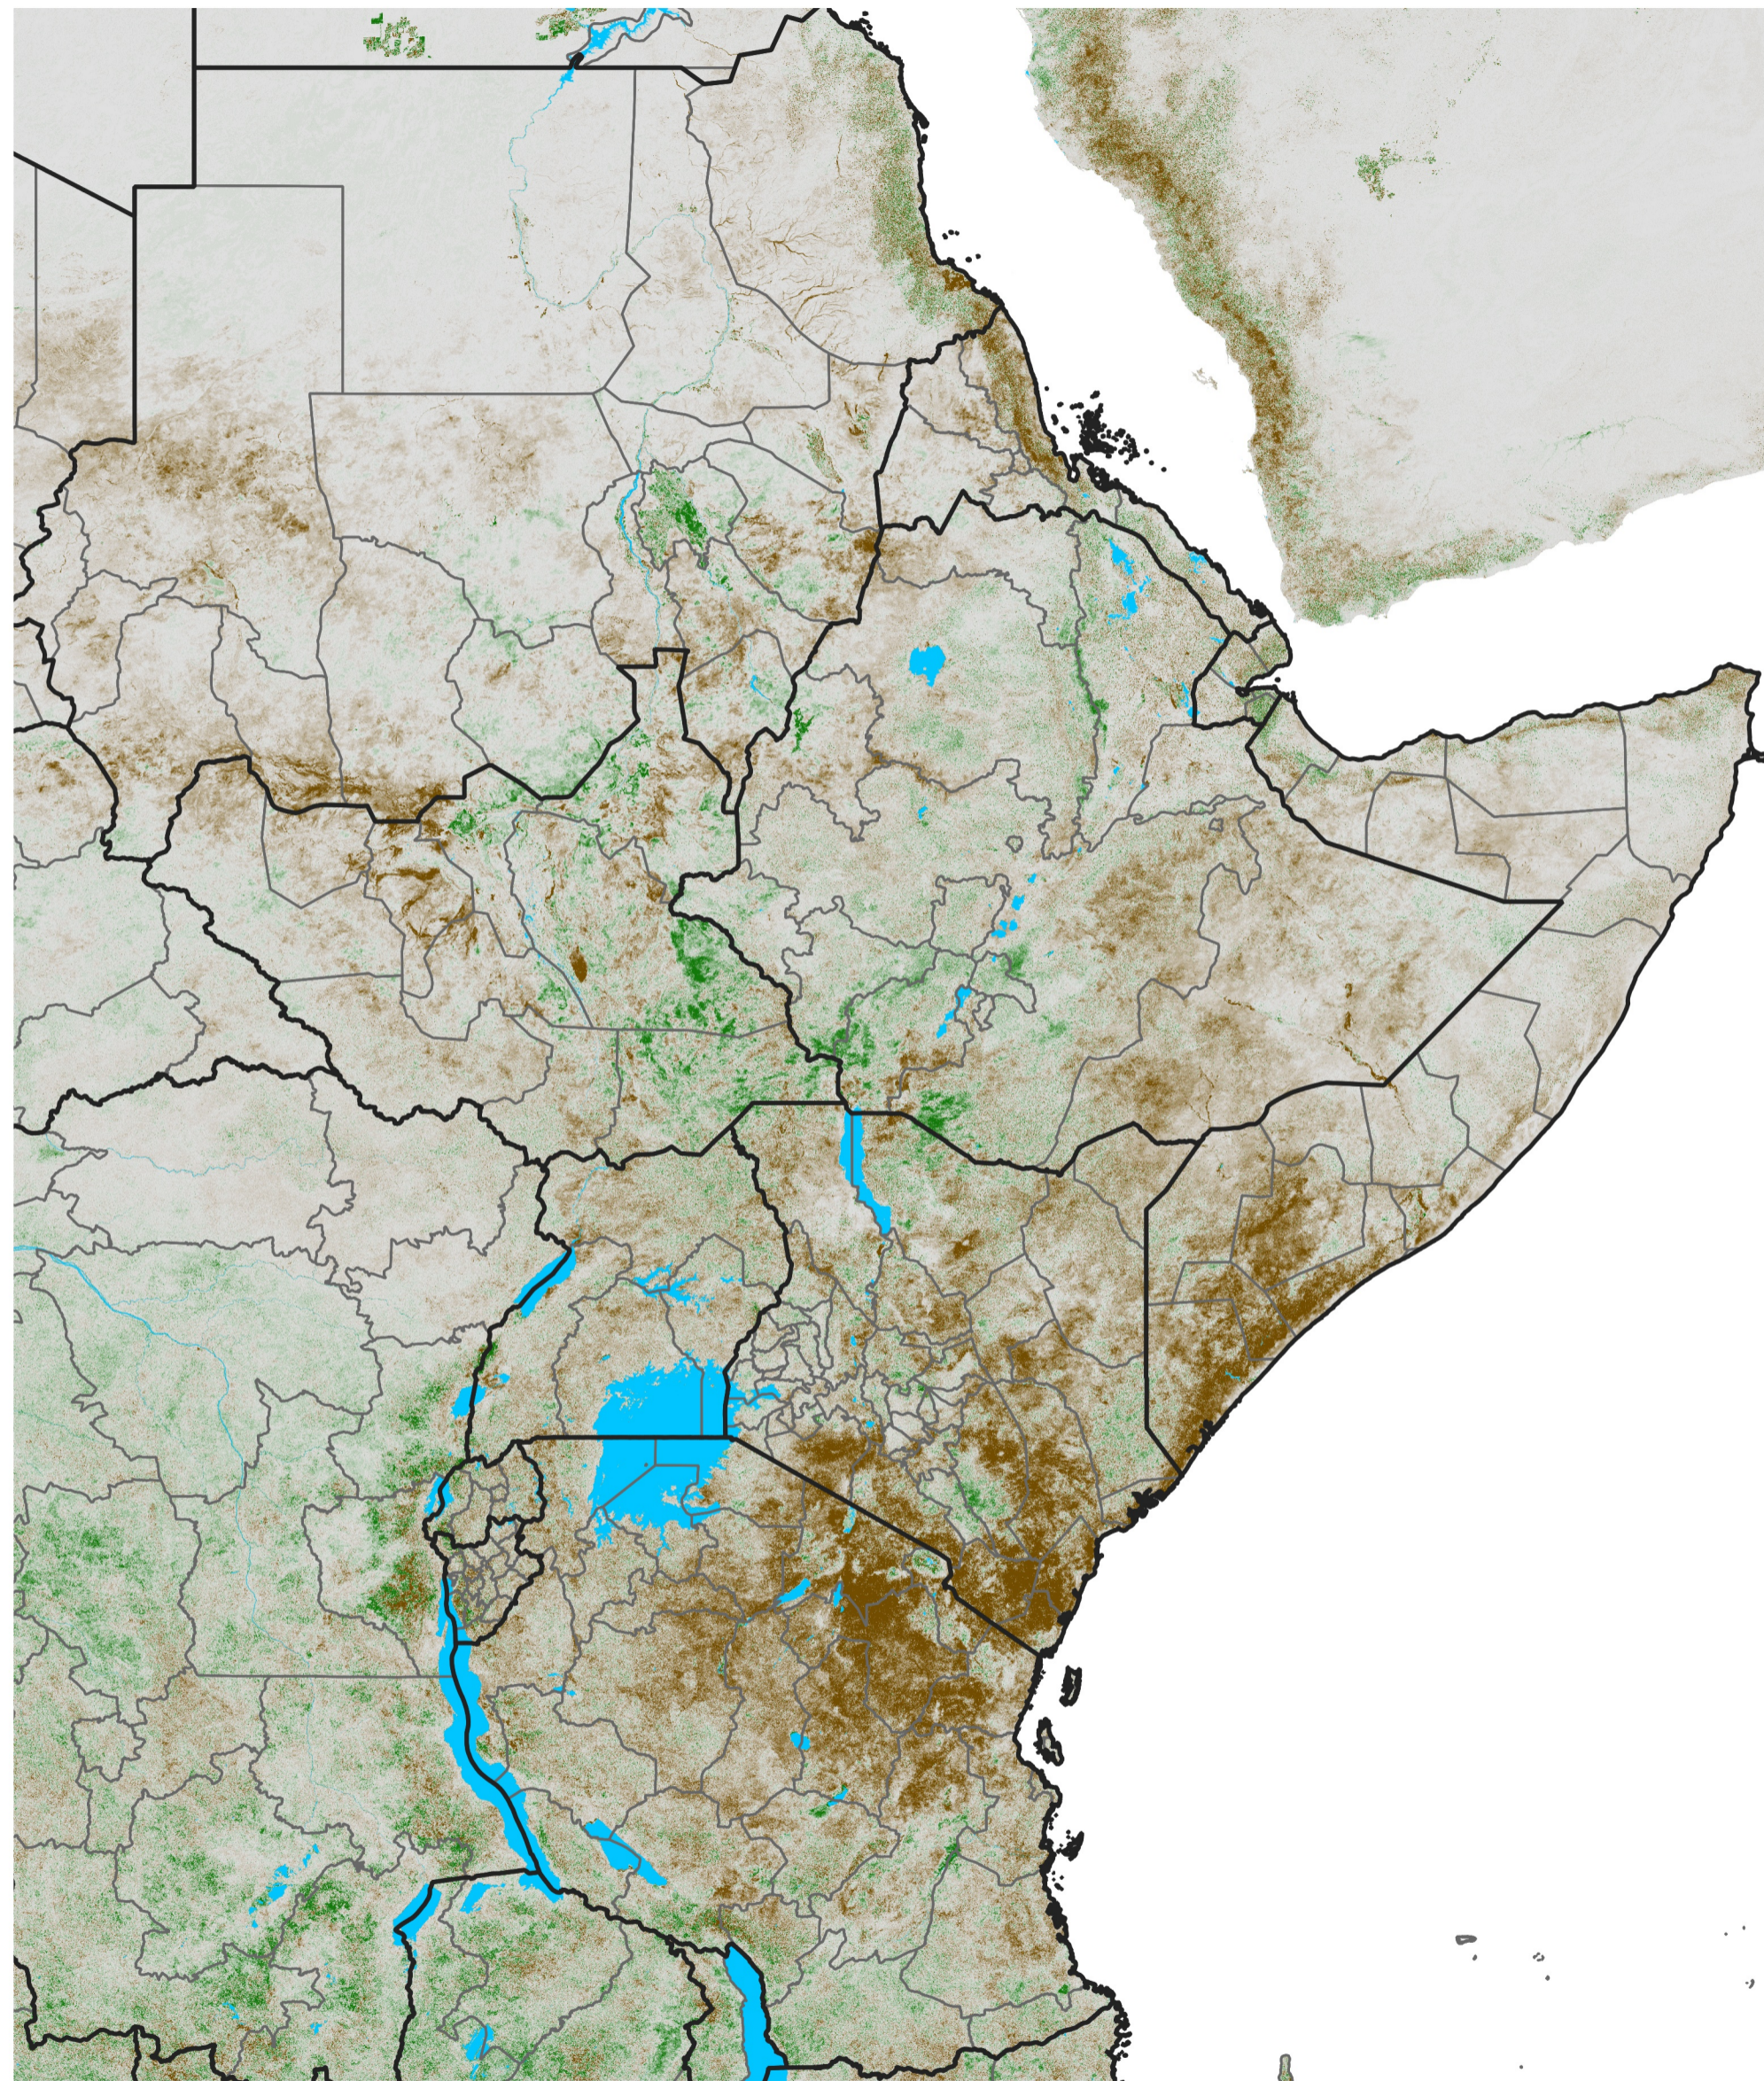

East Africa NDVI Difference

2026 minus 2025

Period 03 / Jan 06 - 15, 2026

NDVI Difference

< -0.3 -0.2 -0.1 -0.05 0.05 0.1 0.2 >0.3

Negative

No Difference

Positive