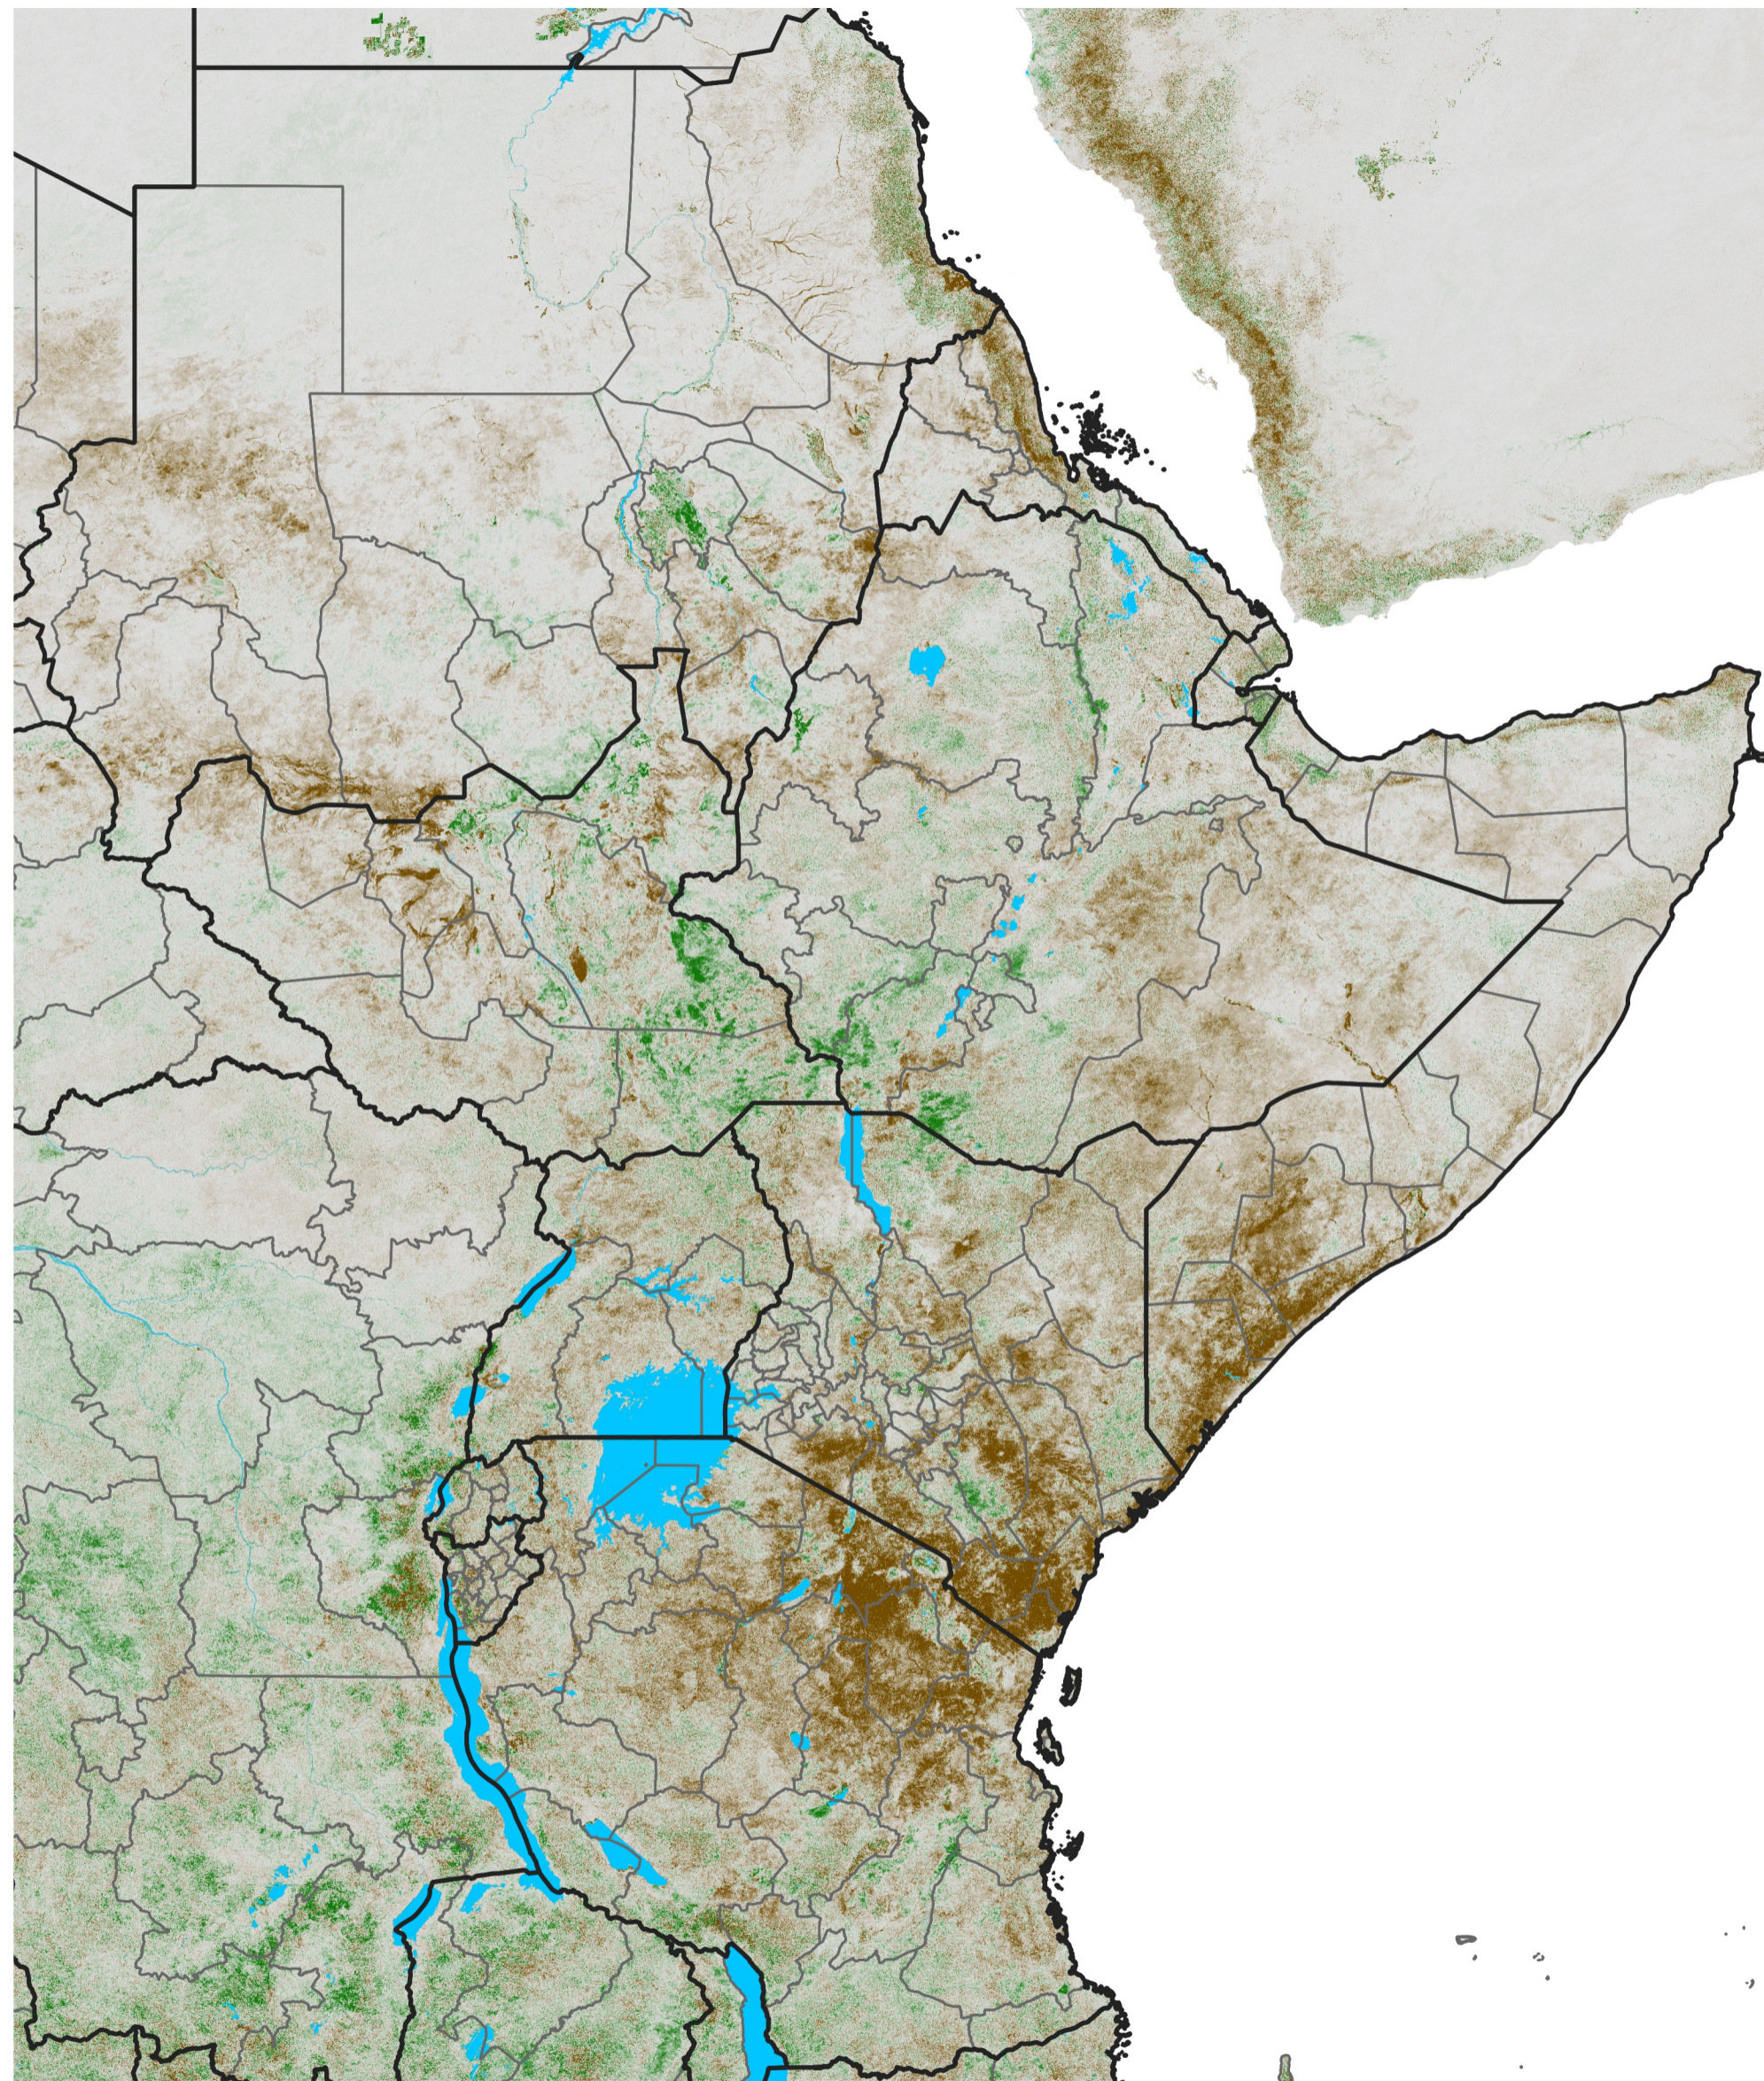

East Africa NDVI Difference

2026 minus 2025

Period 04 / Jan 11 - 20, 2026

NDVI Difference

< -0.3 -0.2 -0.1 -0.05 0.05 0.1 0.2 >0.3

Negative

No Difference

Positive