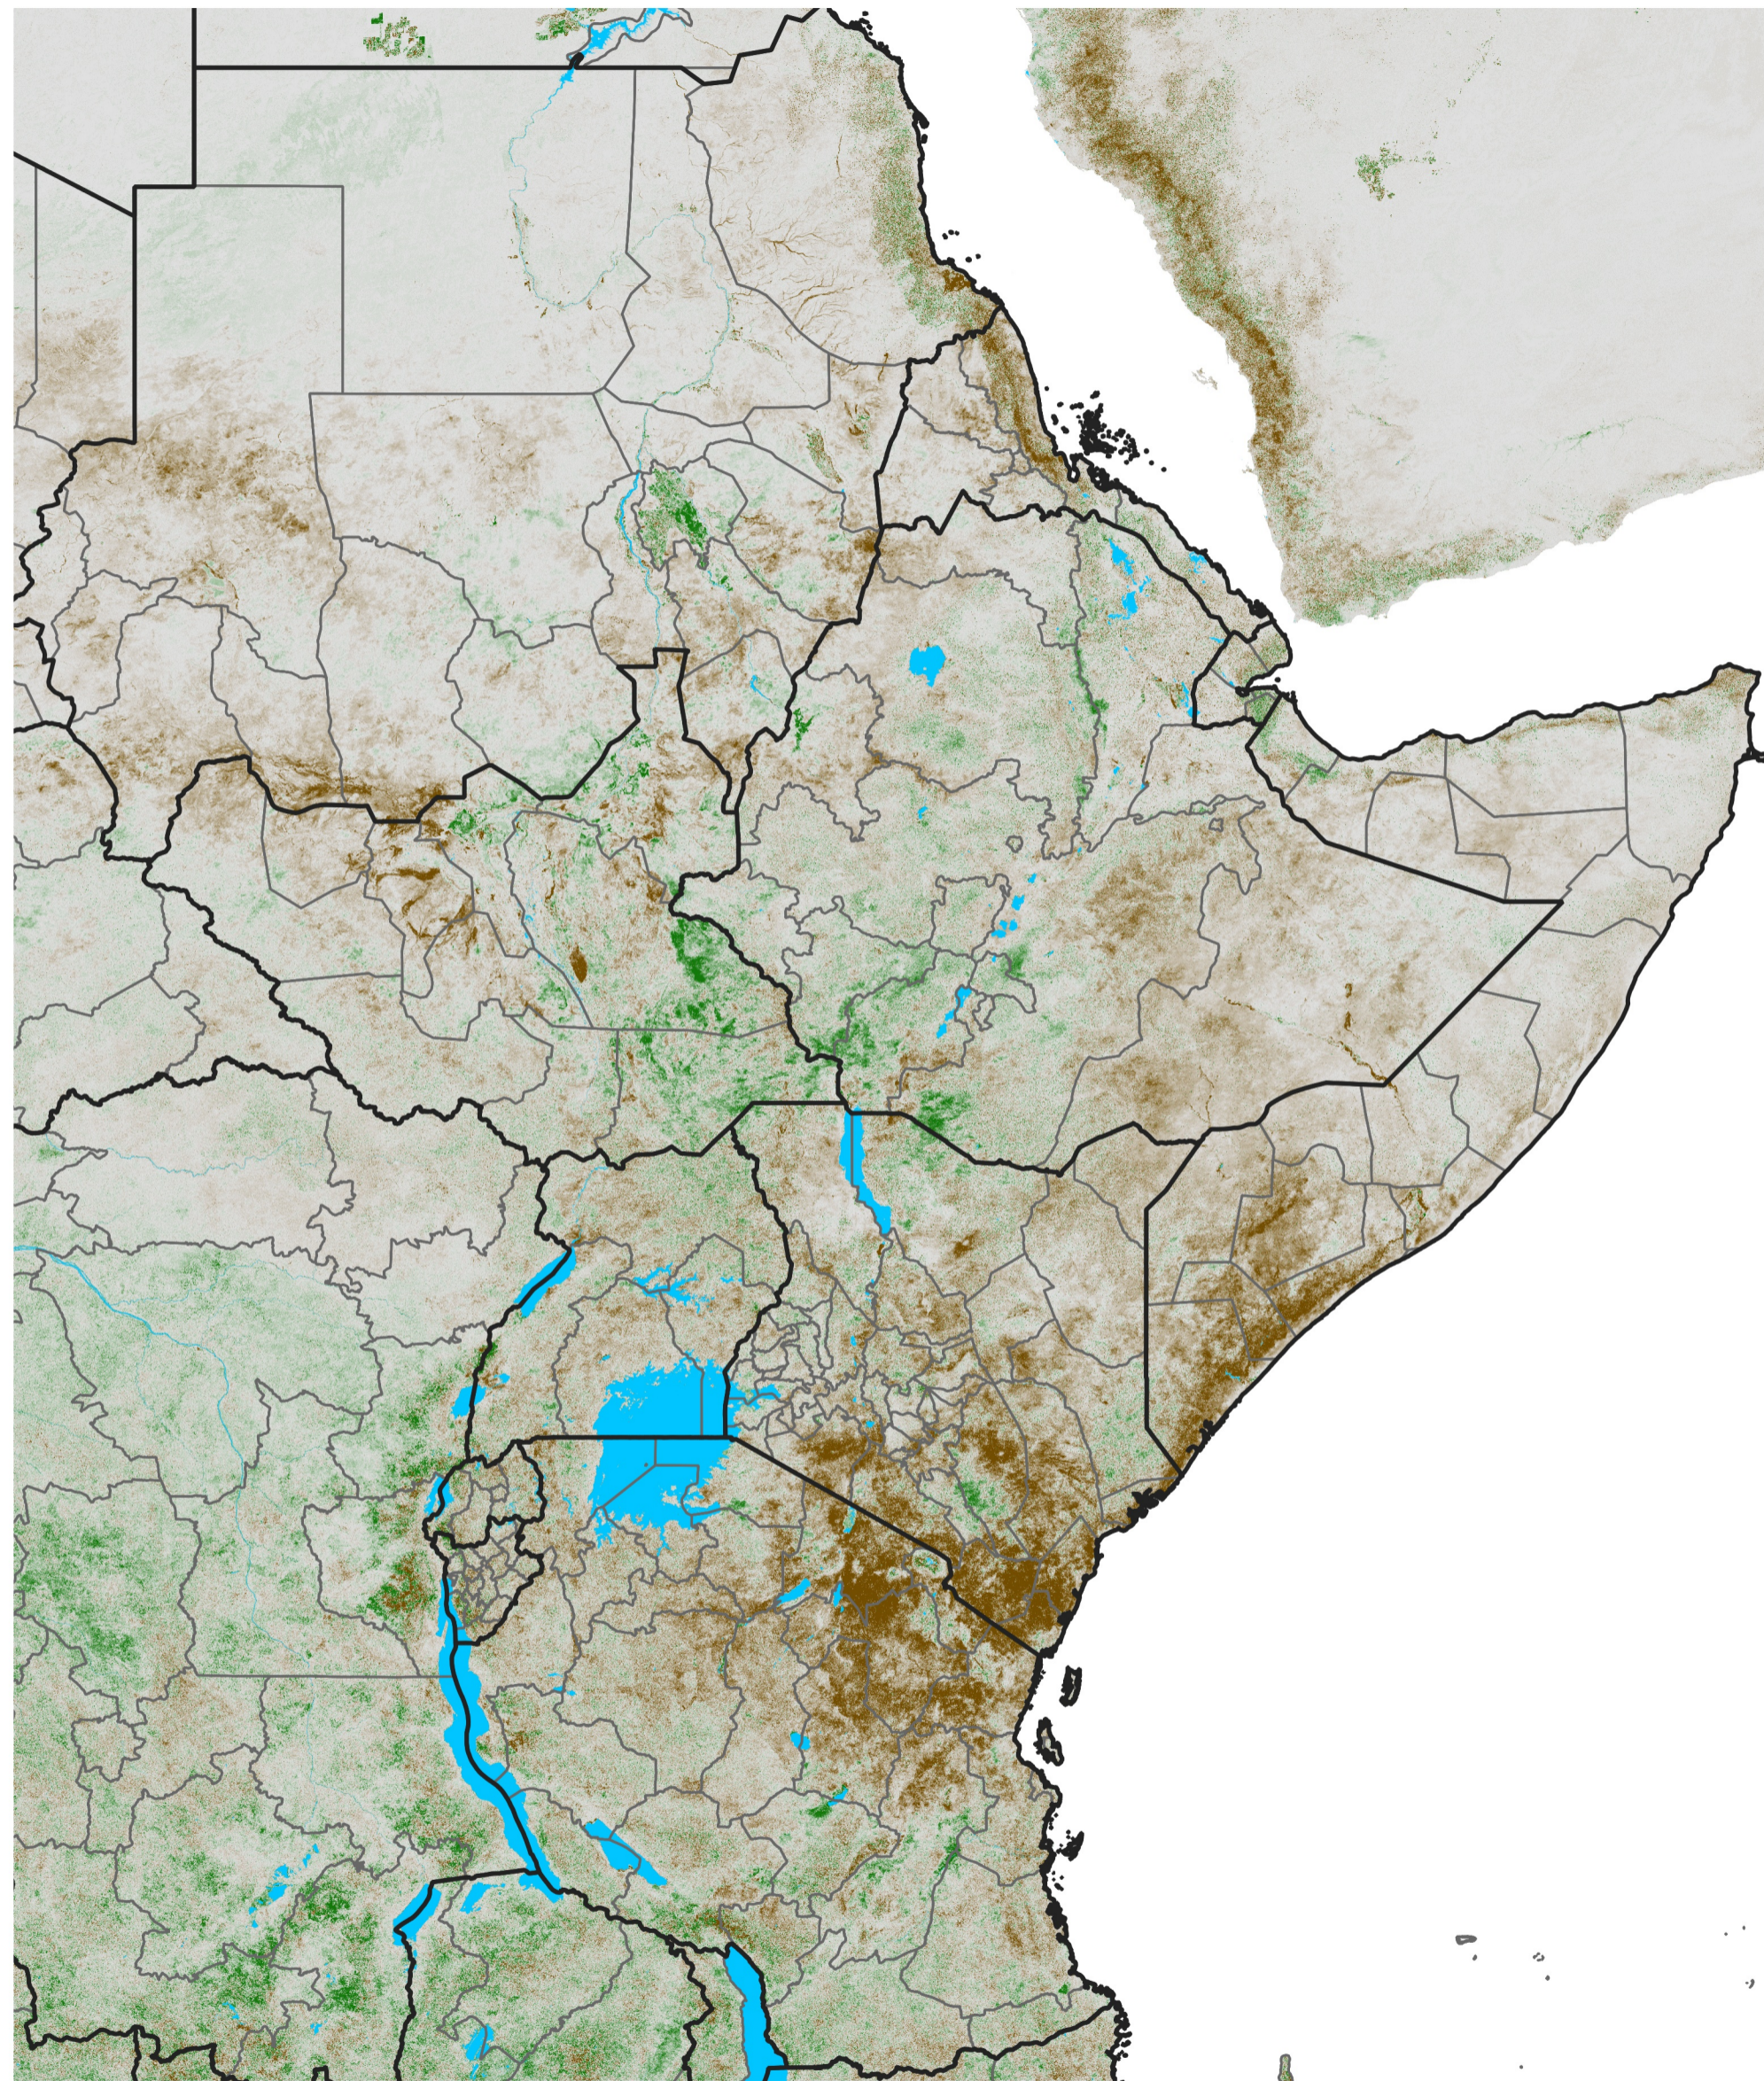

East Africa NDVI Difference

2026 minus 2025

Period 05 / Jan 16 - 25, 2026

NDVI Difference

< -0.3 -0.2 -0.1 -0.05 0.05 0.1 0.2 >0.3

Negative

No Difference

Positive