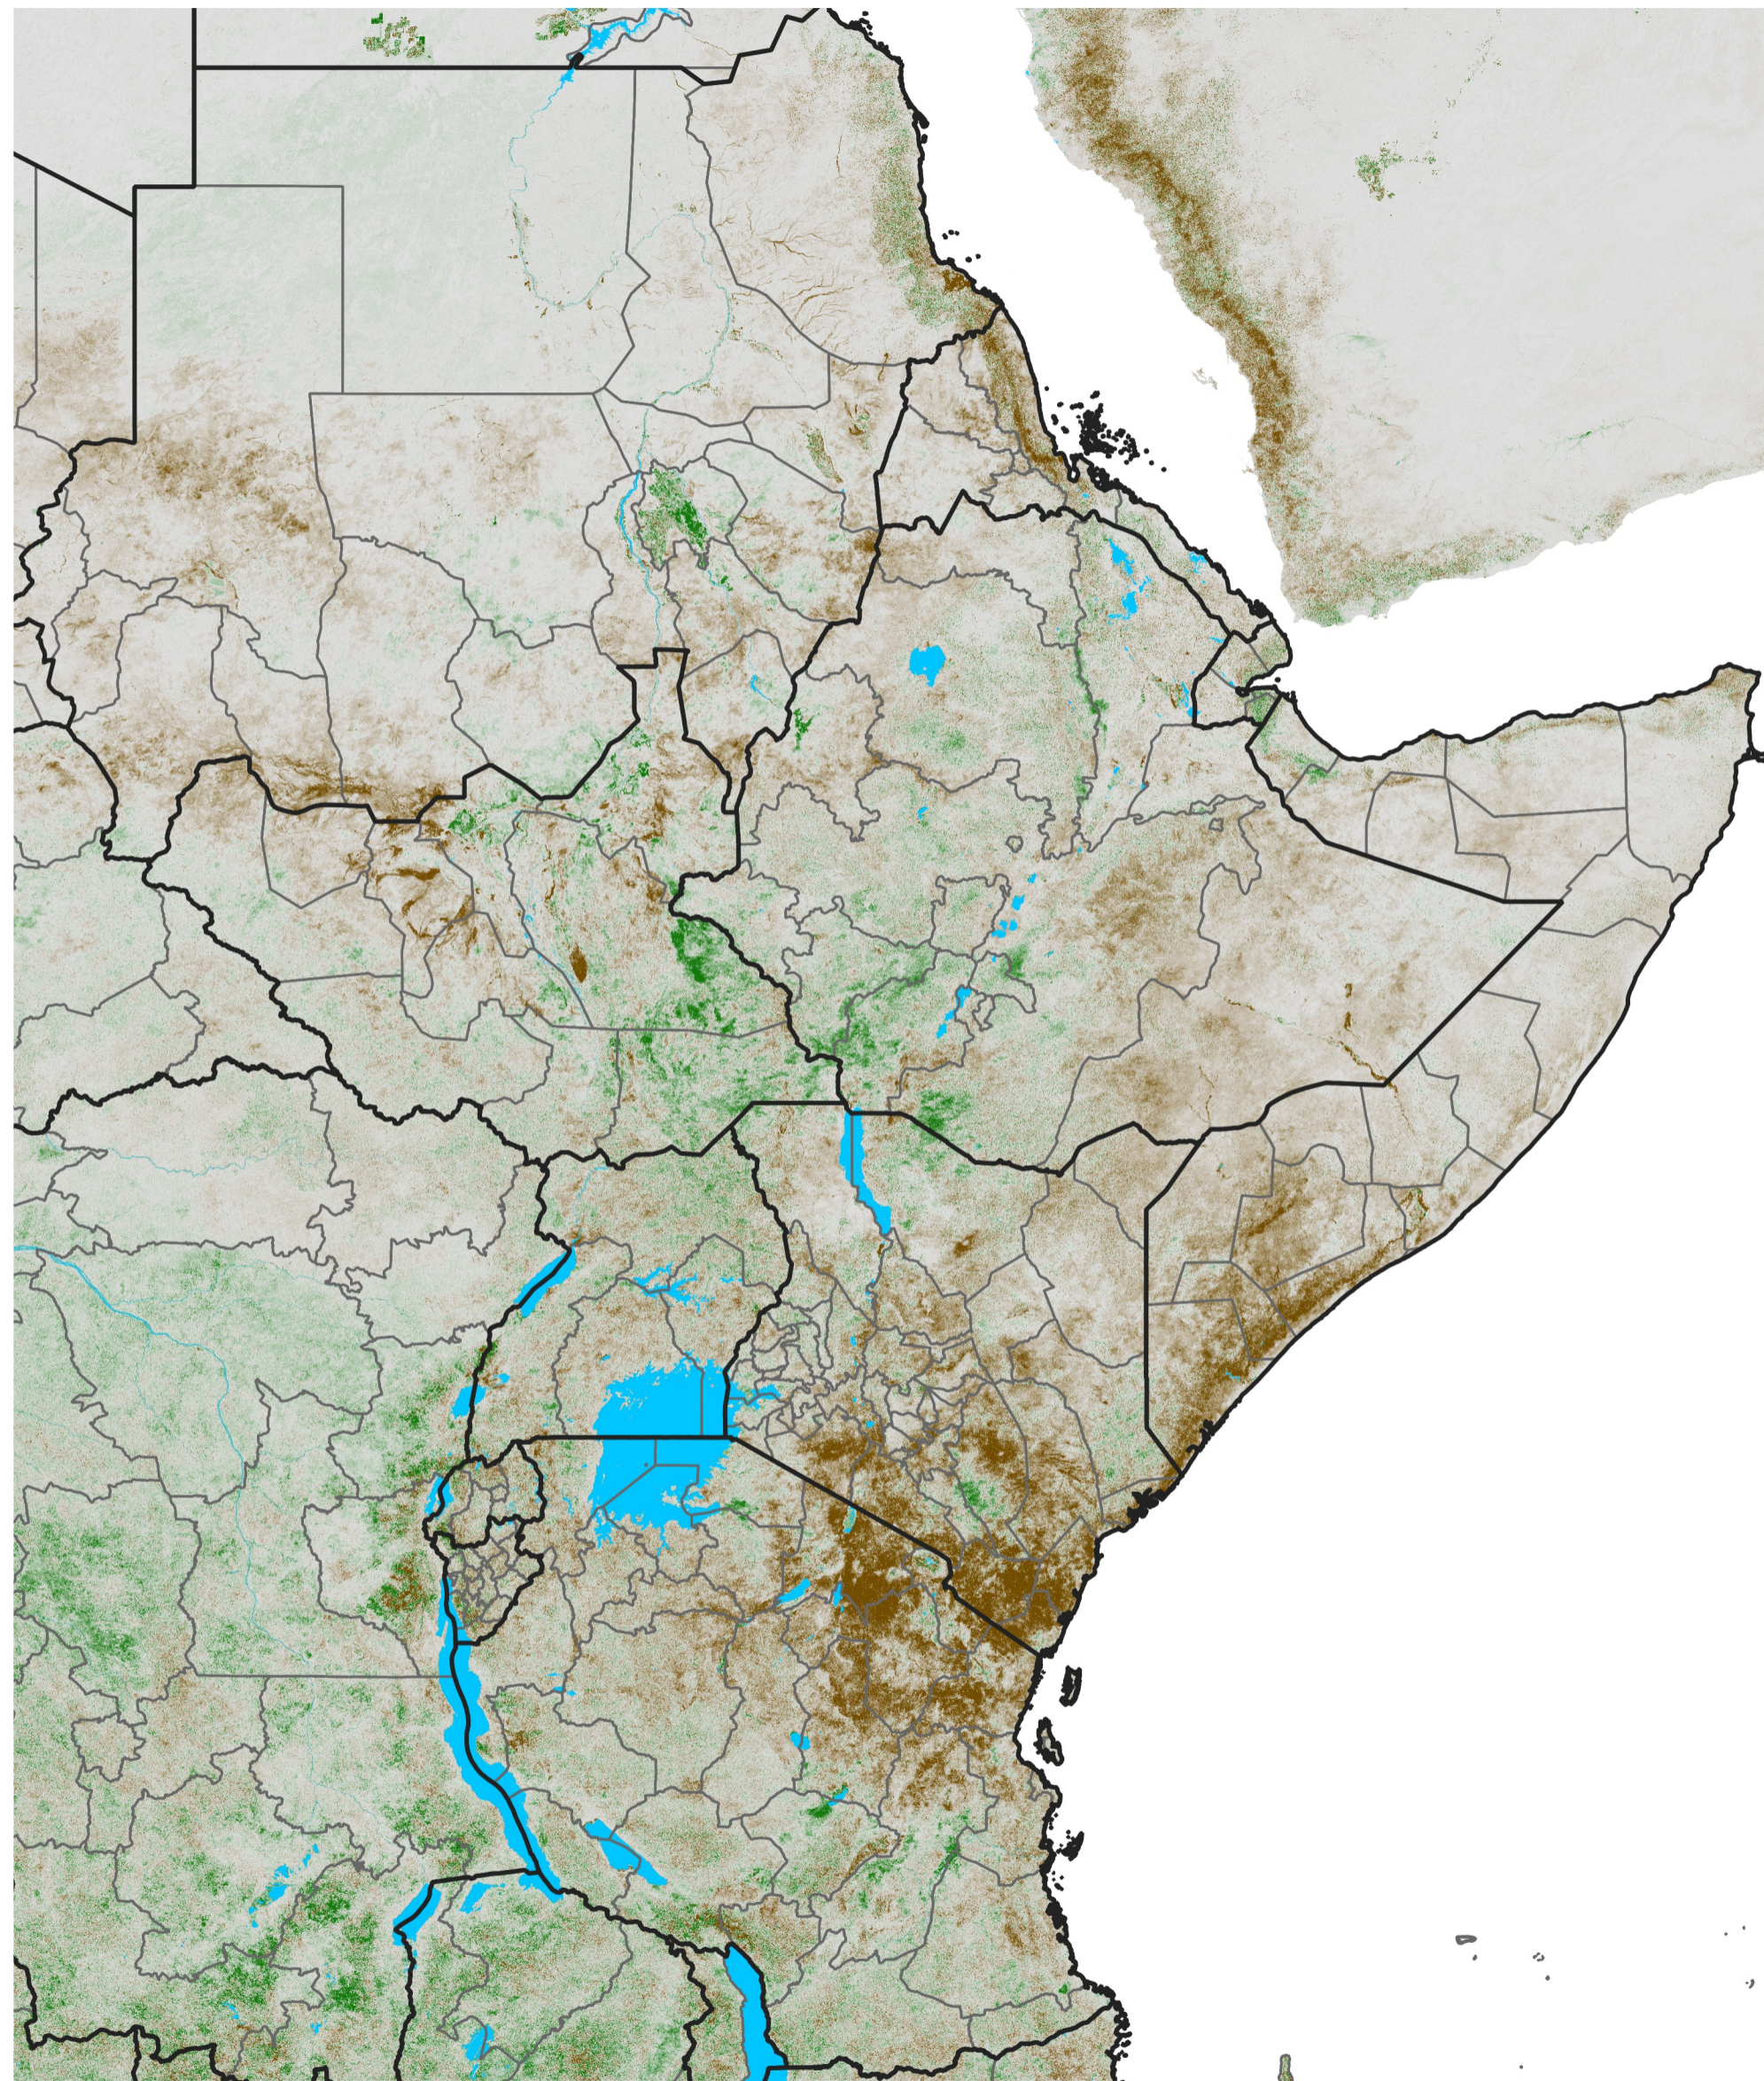

# East Africa NDVI Difference

2026 minus 2025

Period 06 / Jan 21 - 31, 2026

## NDVI Difference

< -0.3   -0.2   -0.1   -0.05   0.05   0.1   0.2   >0.3

Negative

No Difference

Positive