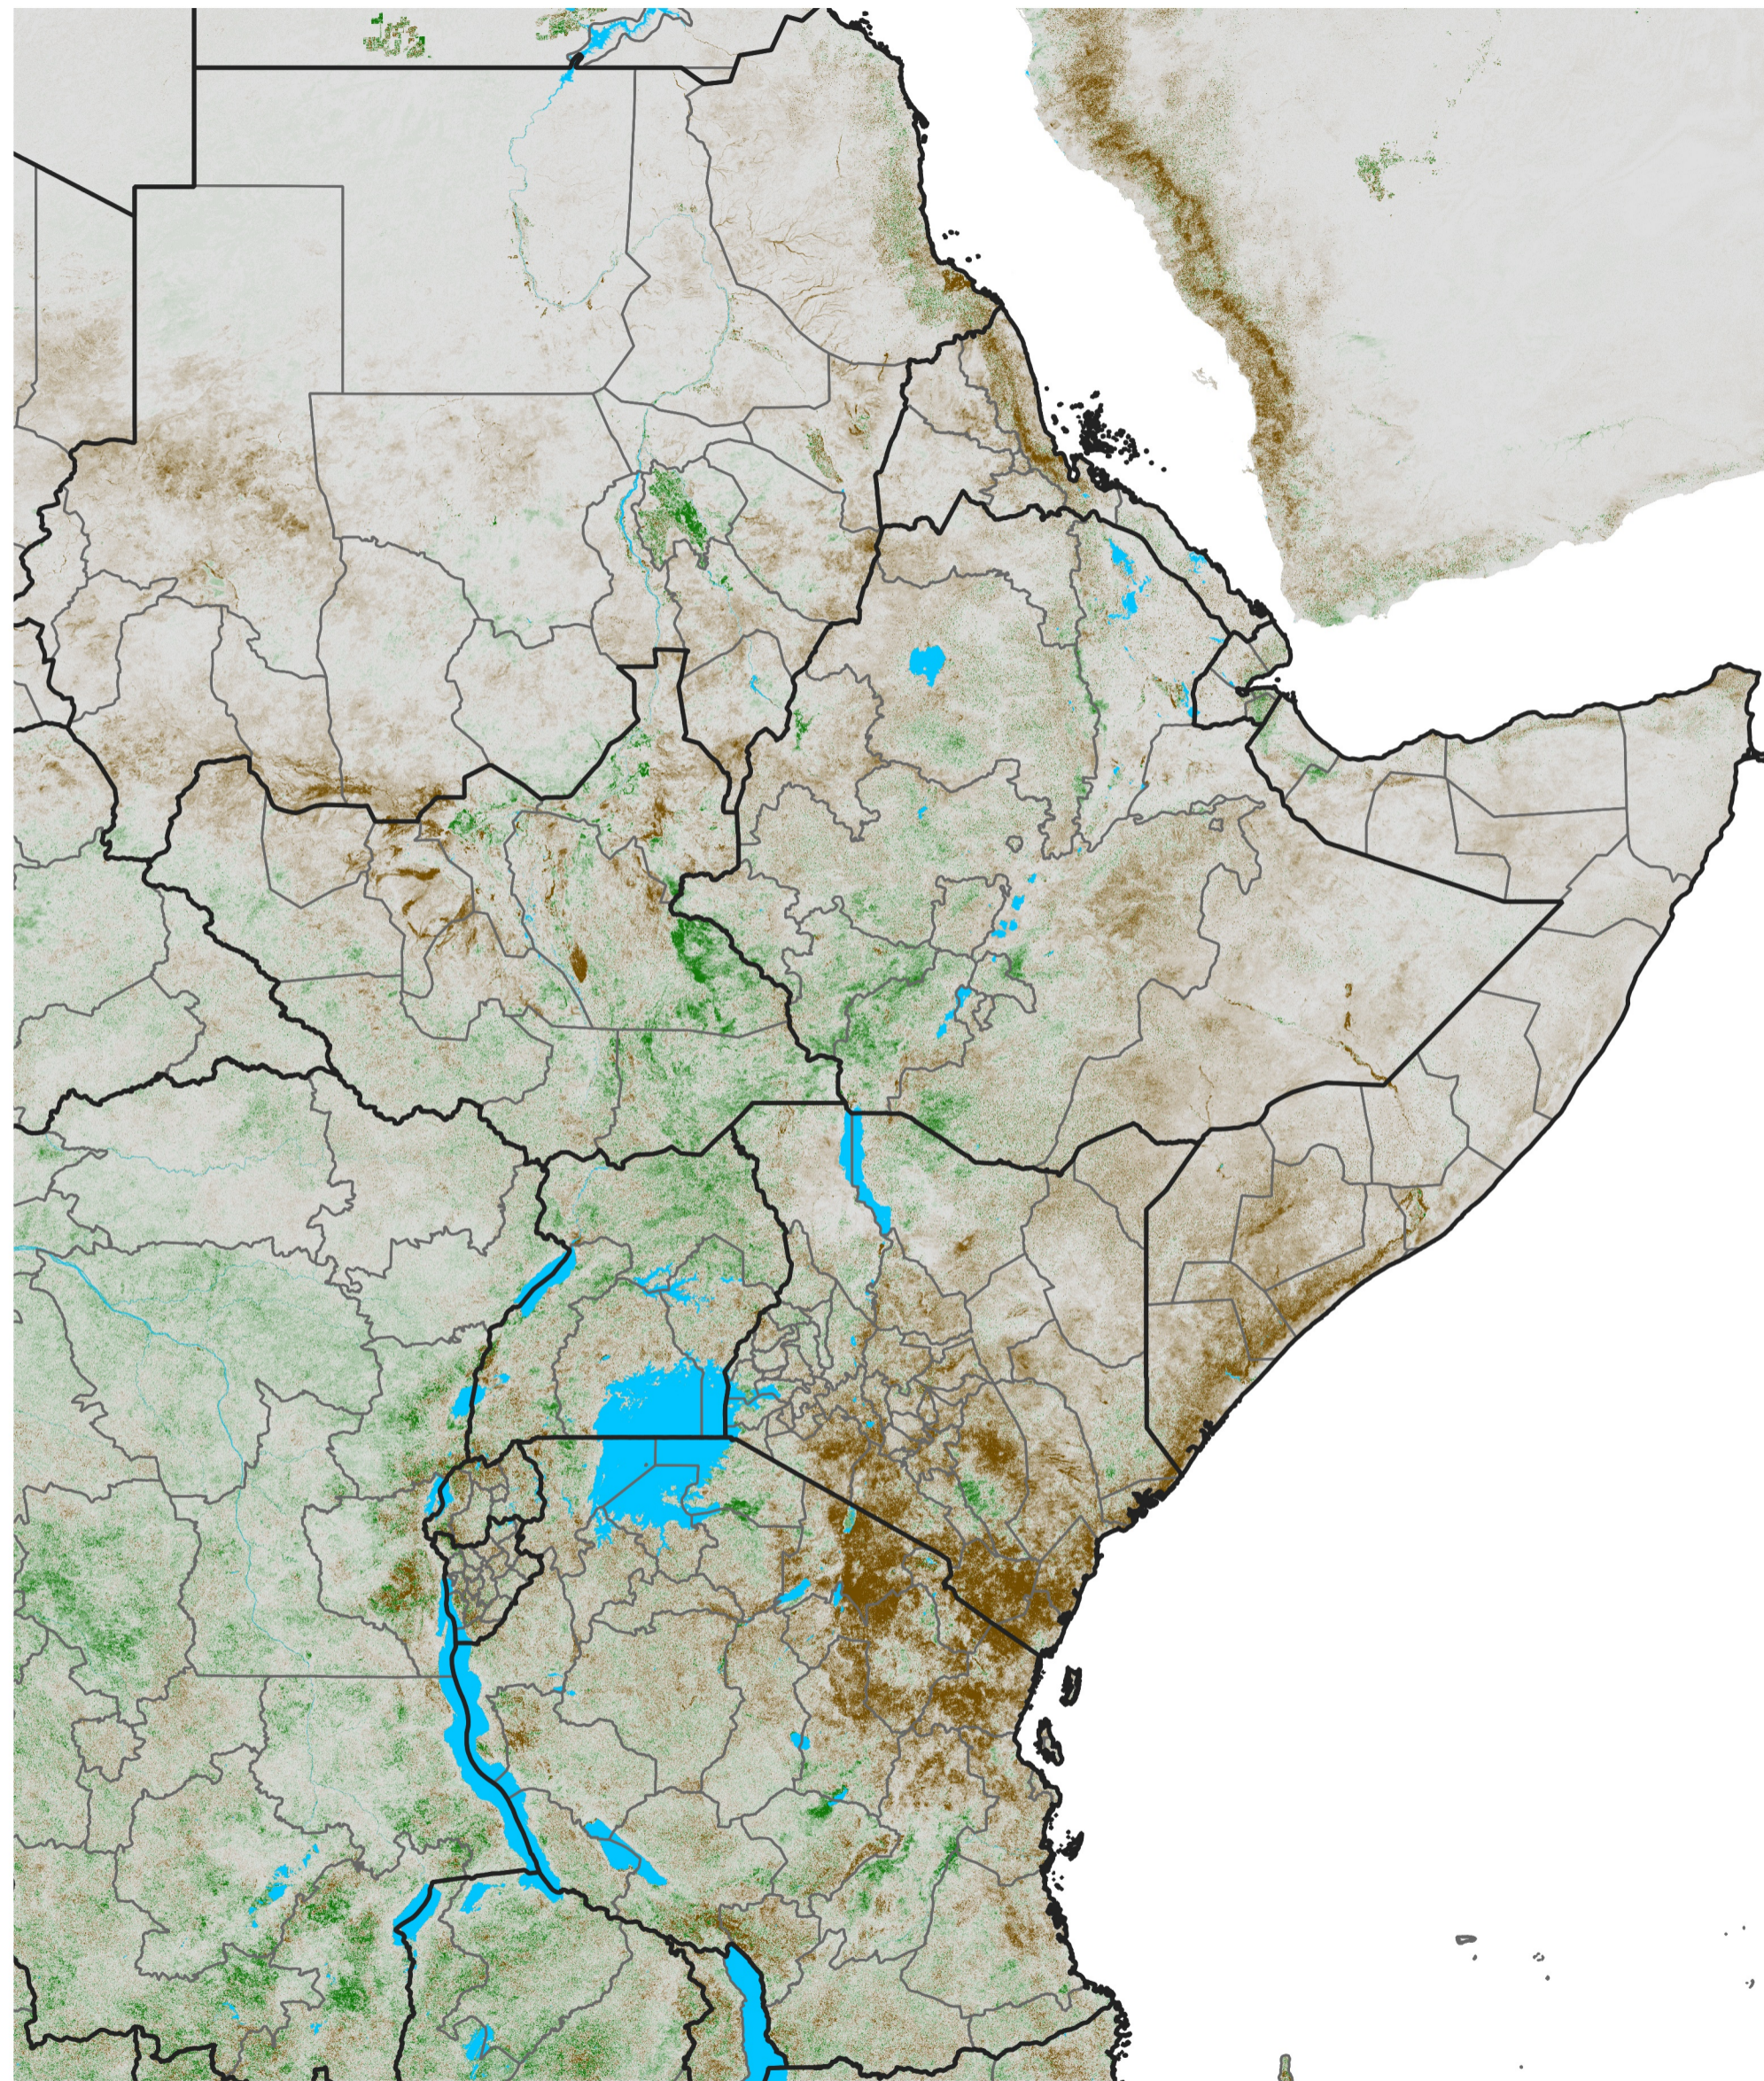

East Africa NDVI Difference

2026 minus 2025

Period 08 / Feb 01 - 10, 2026

NDVI Difference

< -0.3 -0.2 -0.1 -0.05 0.05 0.1 0.2 >0.3

Negative

No Difference

Positive