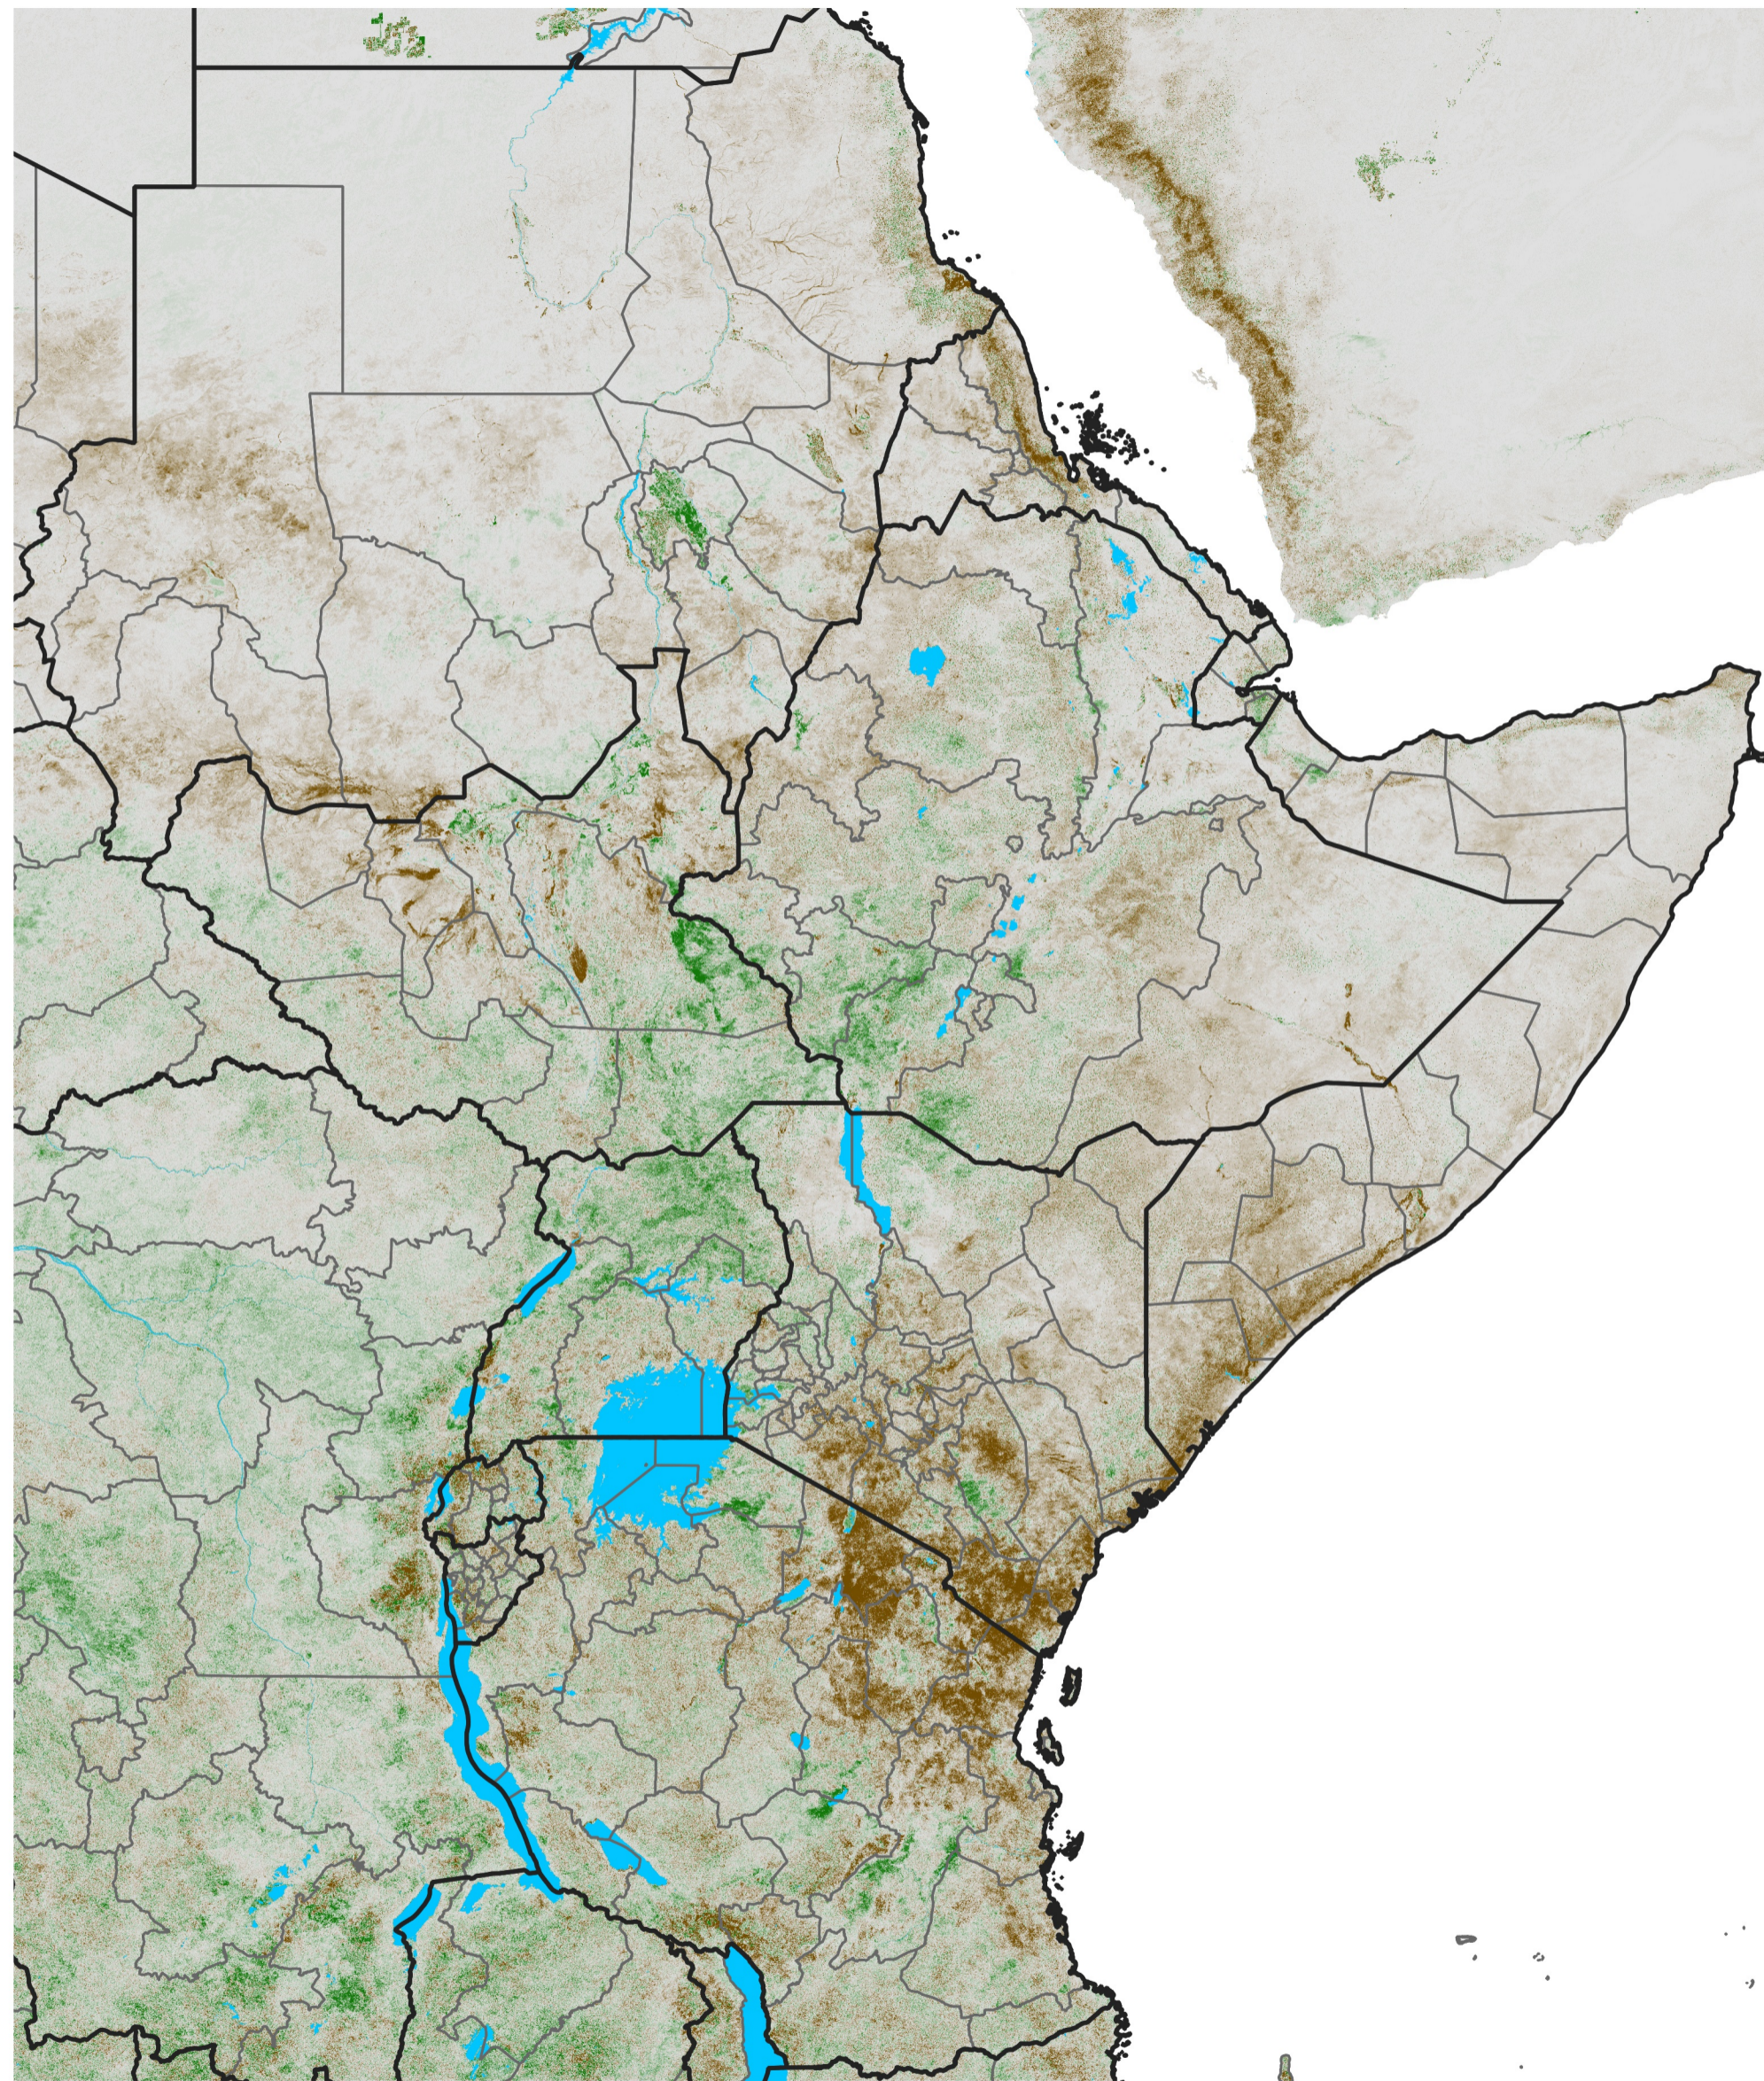

East Africa NDVI Difference

2026 minus 2025

Period 09 / Feb 06 - 15, 2026

NDVI Difference

< -0.3 -0.2 -0.1 -0.05 0.05 0.1 0.2 >0.3

Negative

No Difference

Positive