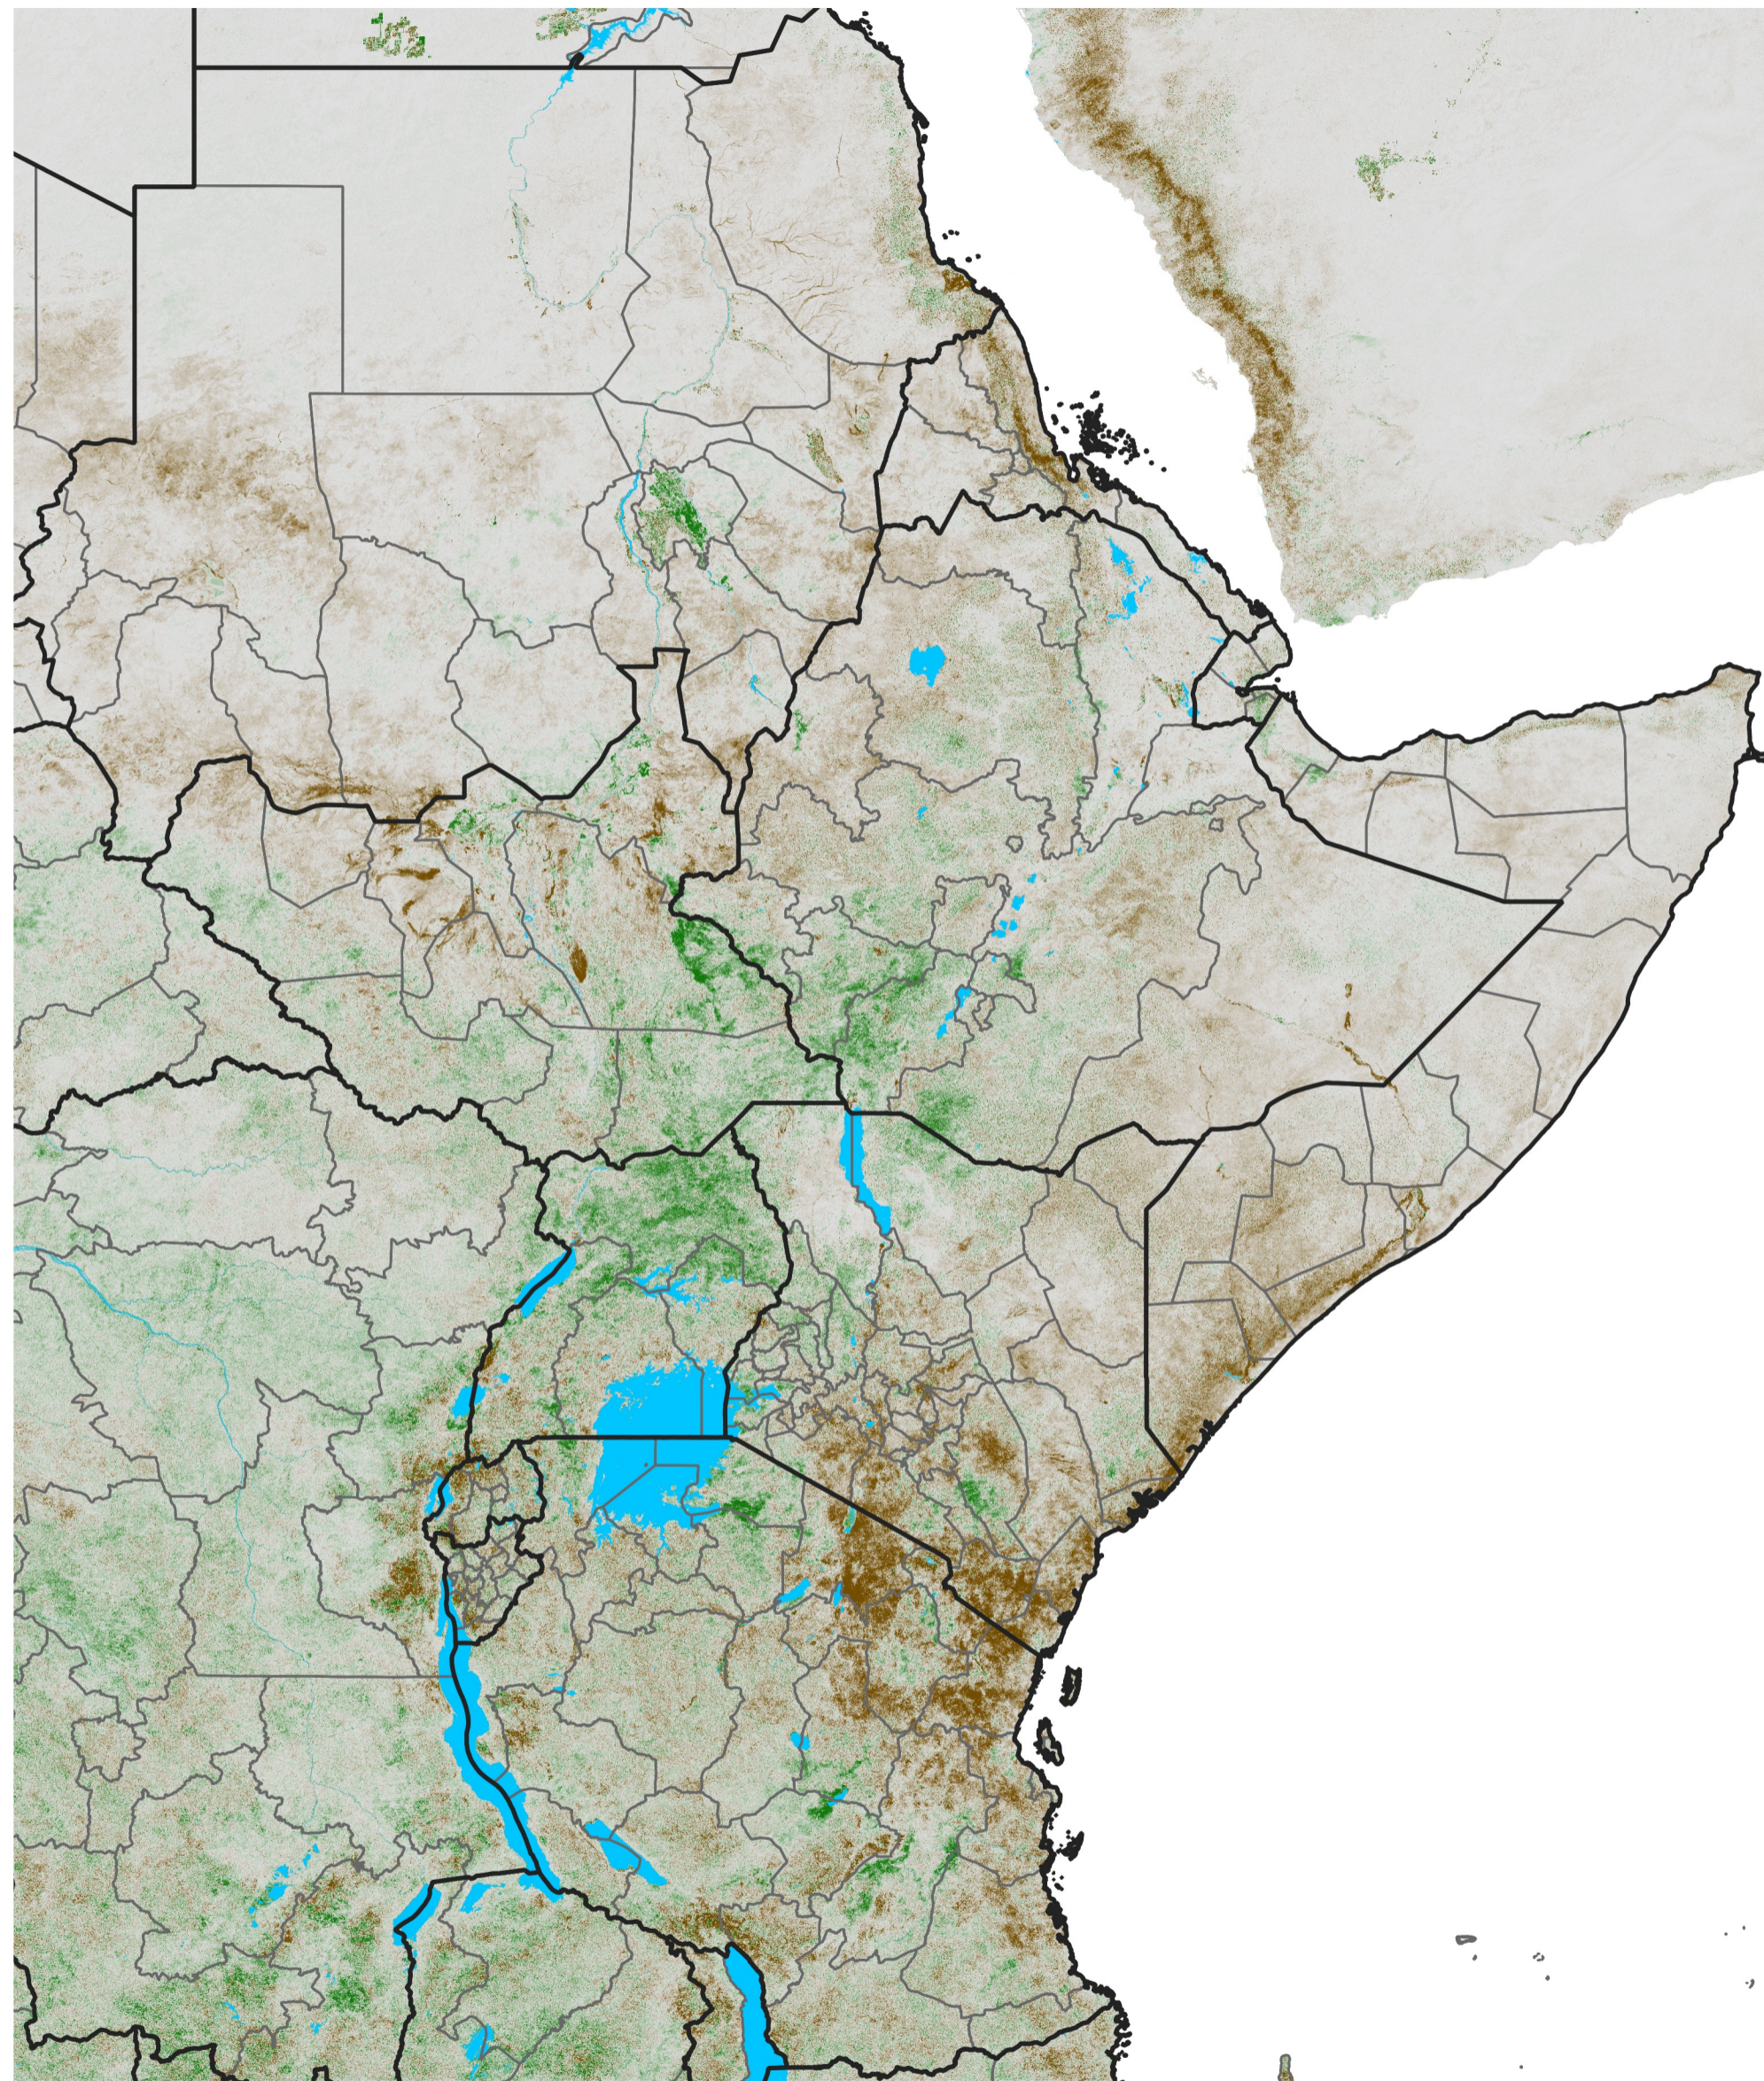

# East Africa NDVI Difference

2026 minus 2025

Period 10 / Feb 11 - 20, 2026

## NDVI Difference

< -0.3   -0.2   -0.1   -0.05   0.05   0.1   0.2   > 0.3

Negative

No Difference

Positive