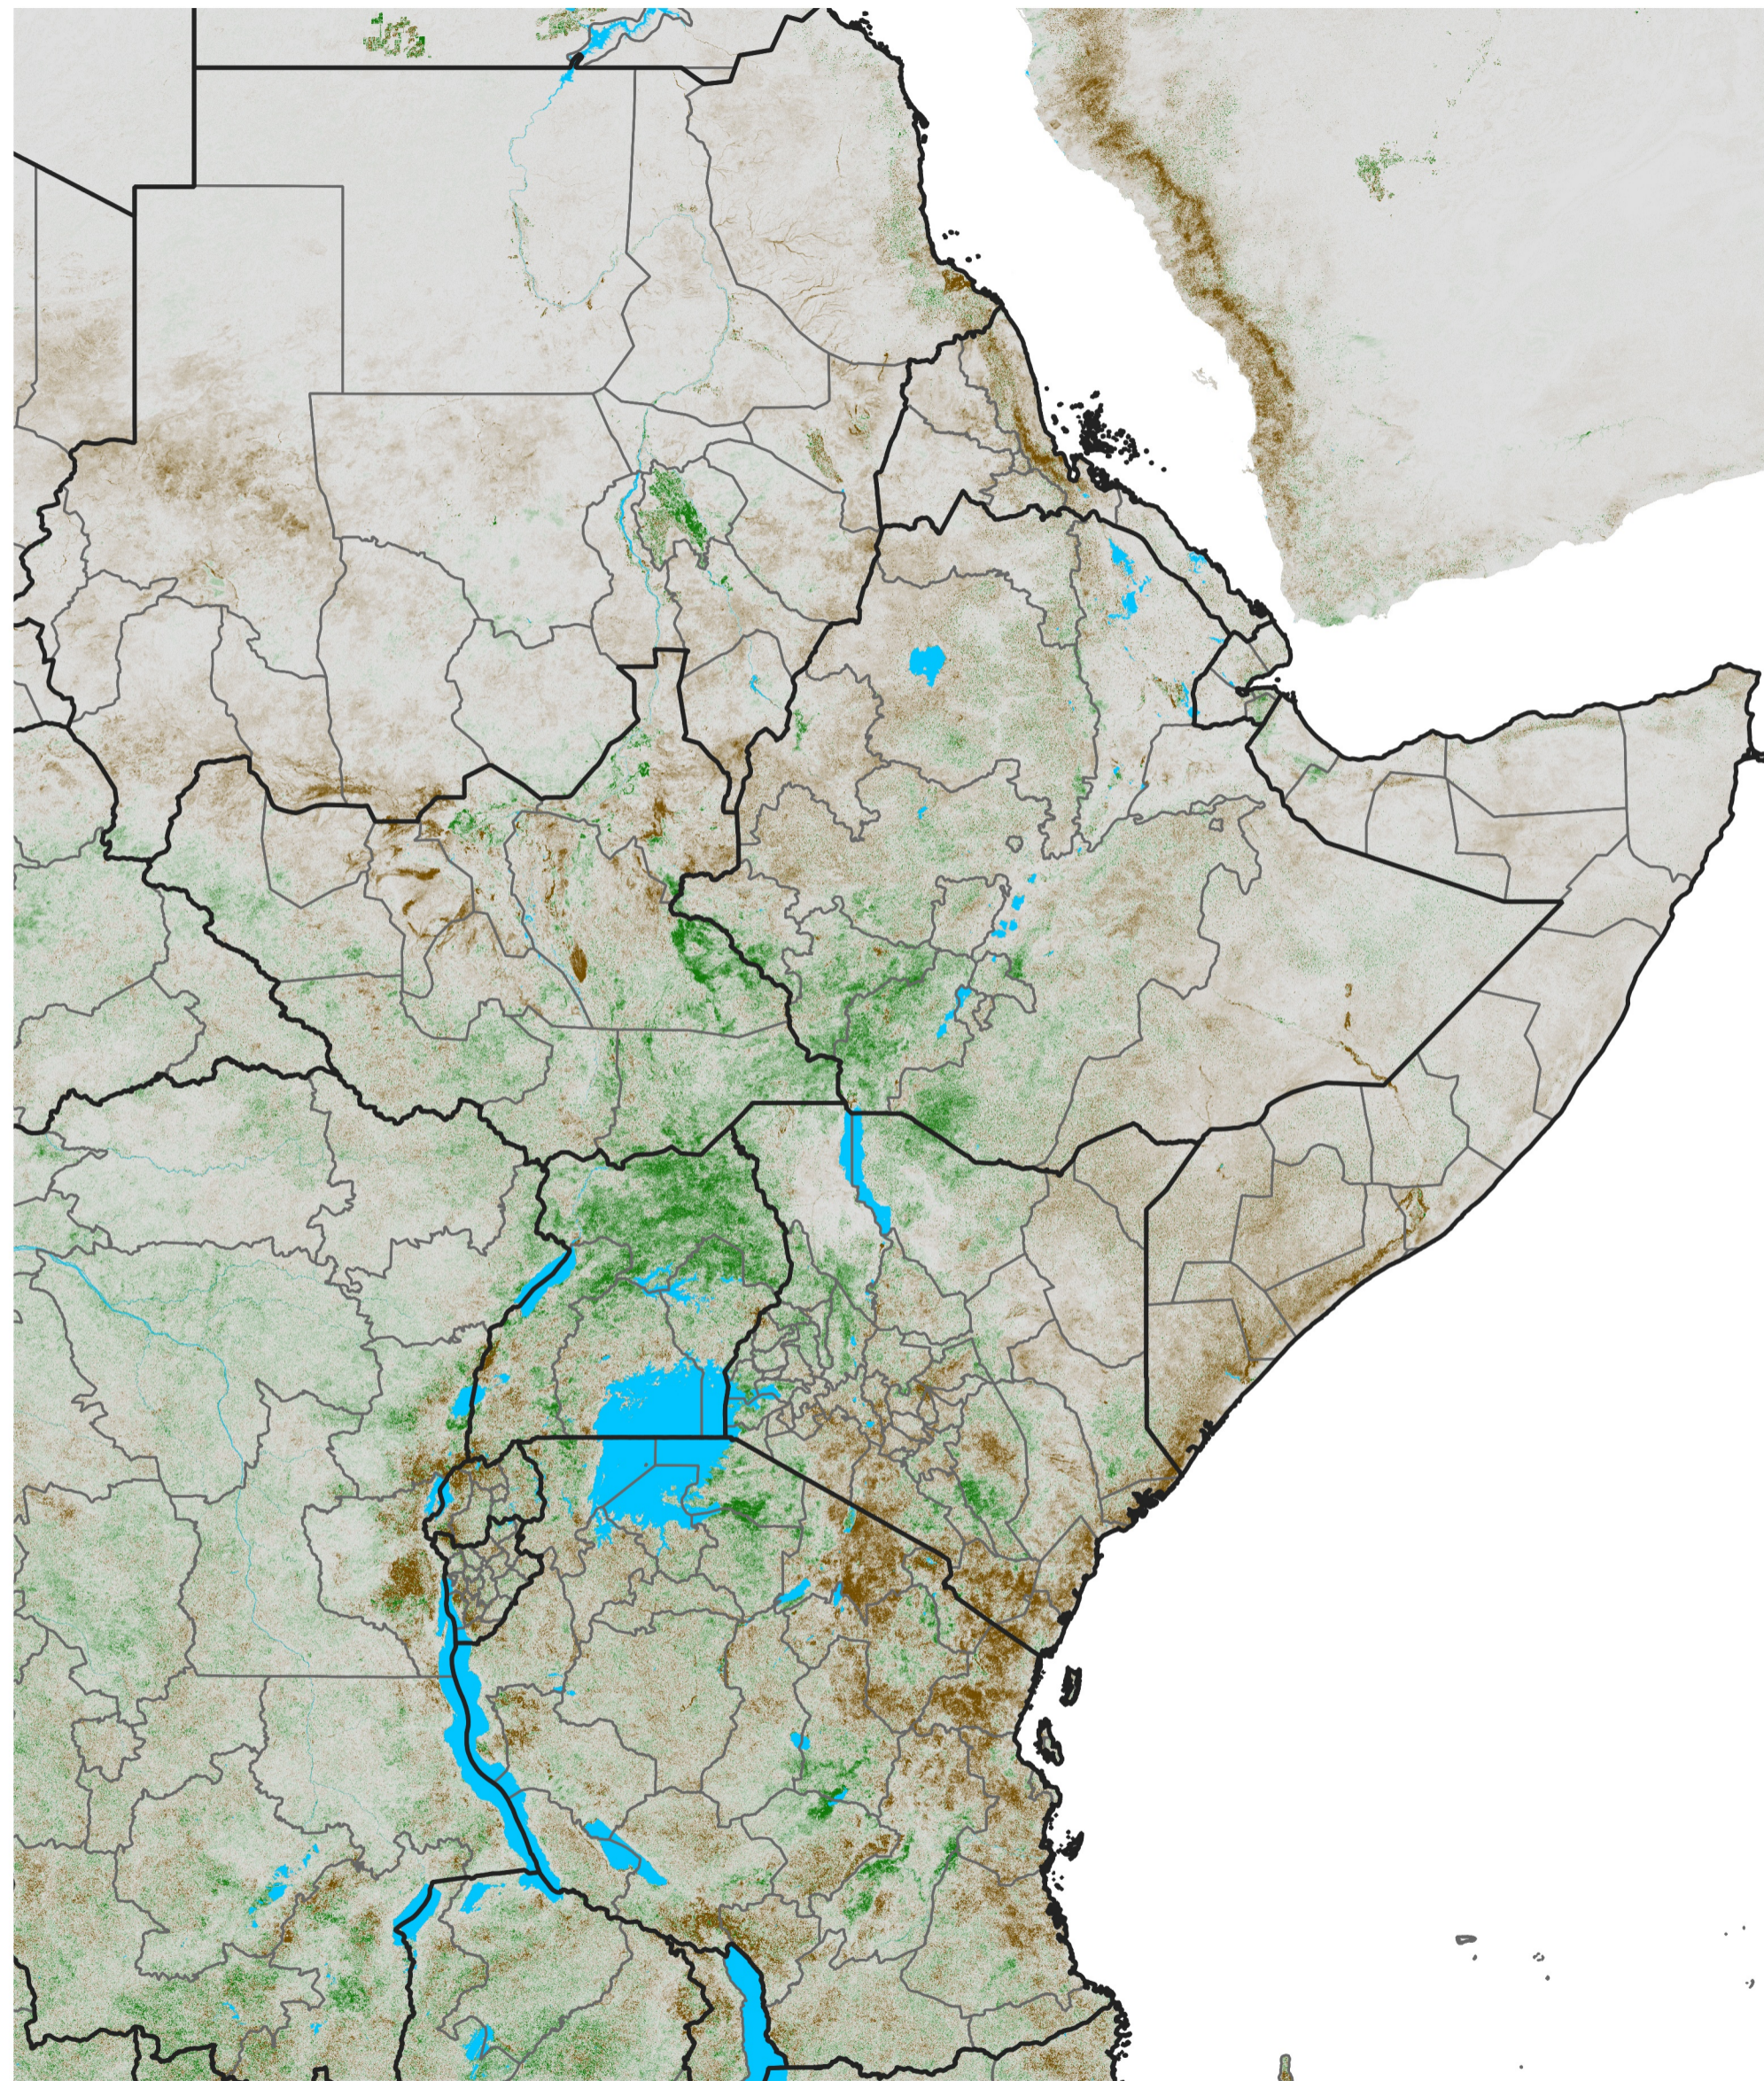

# East Africa NDVI Difference

2026 minus 2025

Period 11 / Feb 16 - 25, 2026

## NDVI Difference

< -0.3   -0.2   -0.1   -0.05   0.05   0.1   0.2   >0.3

Negative

No Difference

Positive