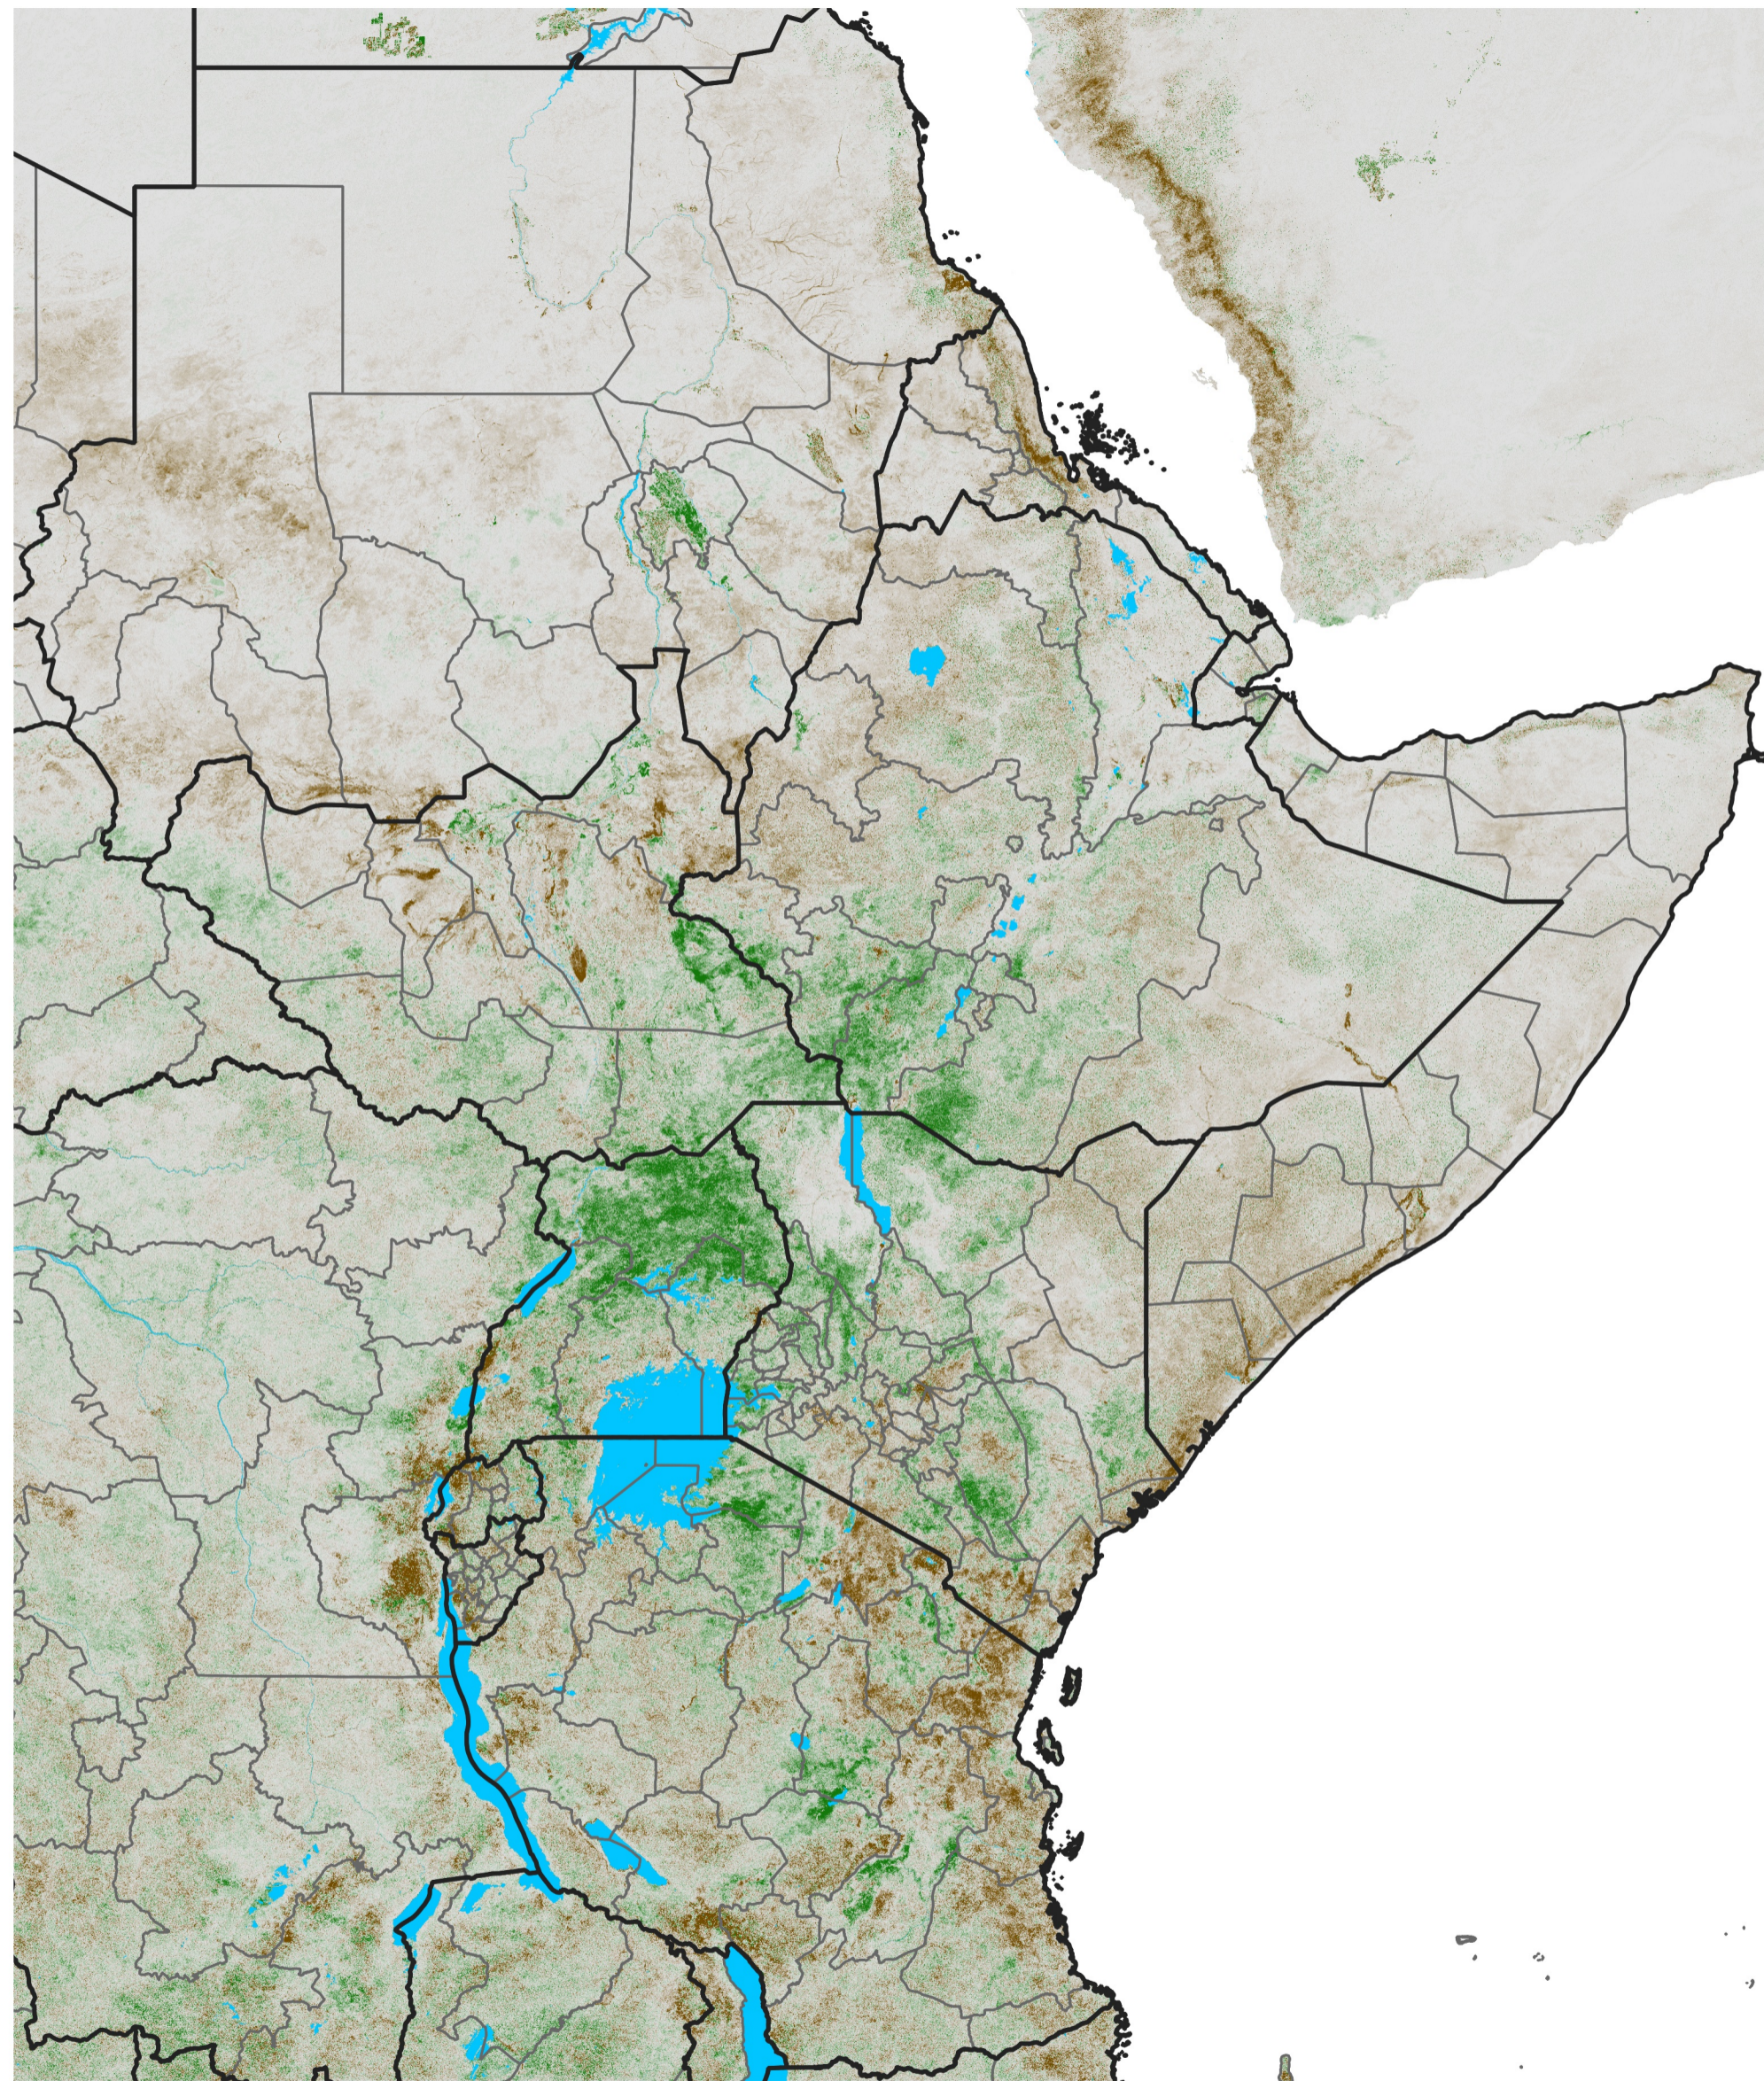

East Africa NDVI Difference

2026 minus 2025

Period 12 / Feb 21 - 28, 2026

NDVI Difference

< -0.3 -0.2 -0.1 -0.05 0.05 0.1 0.2 >0.3

Negative

No Difference

Positive