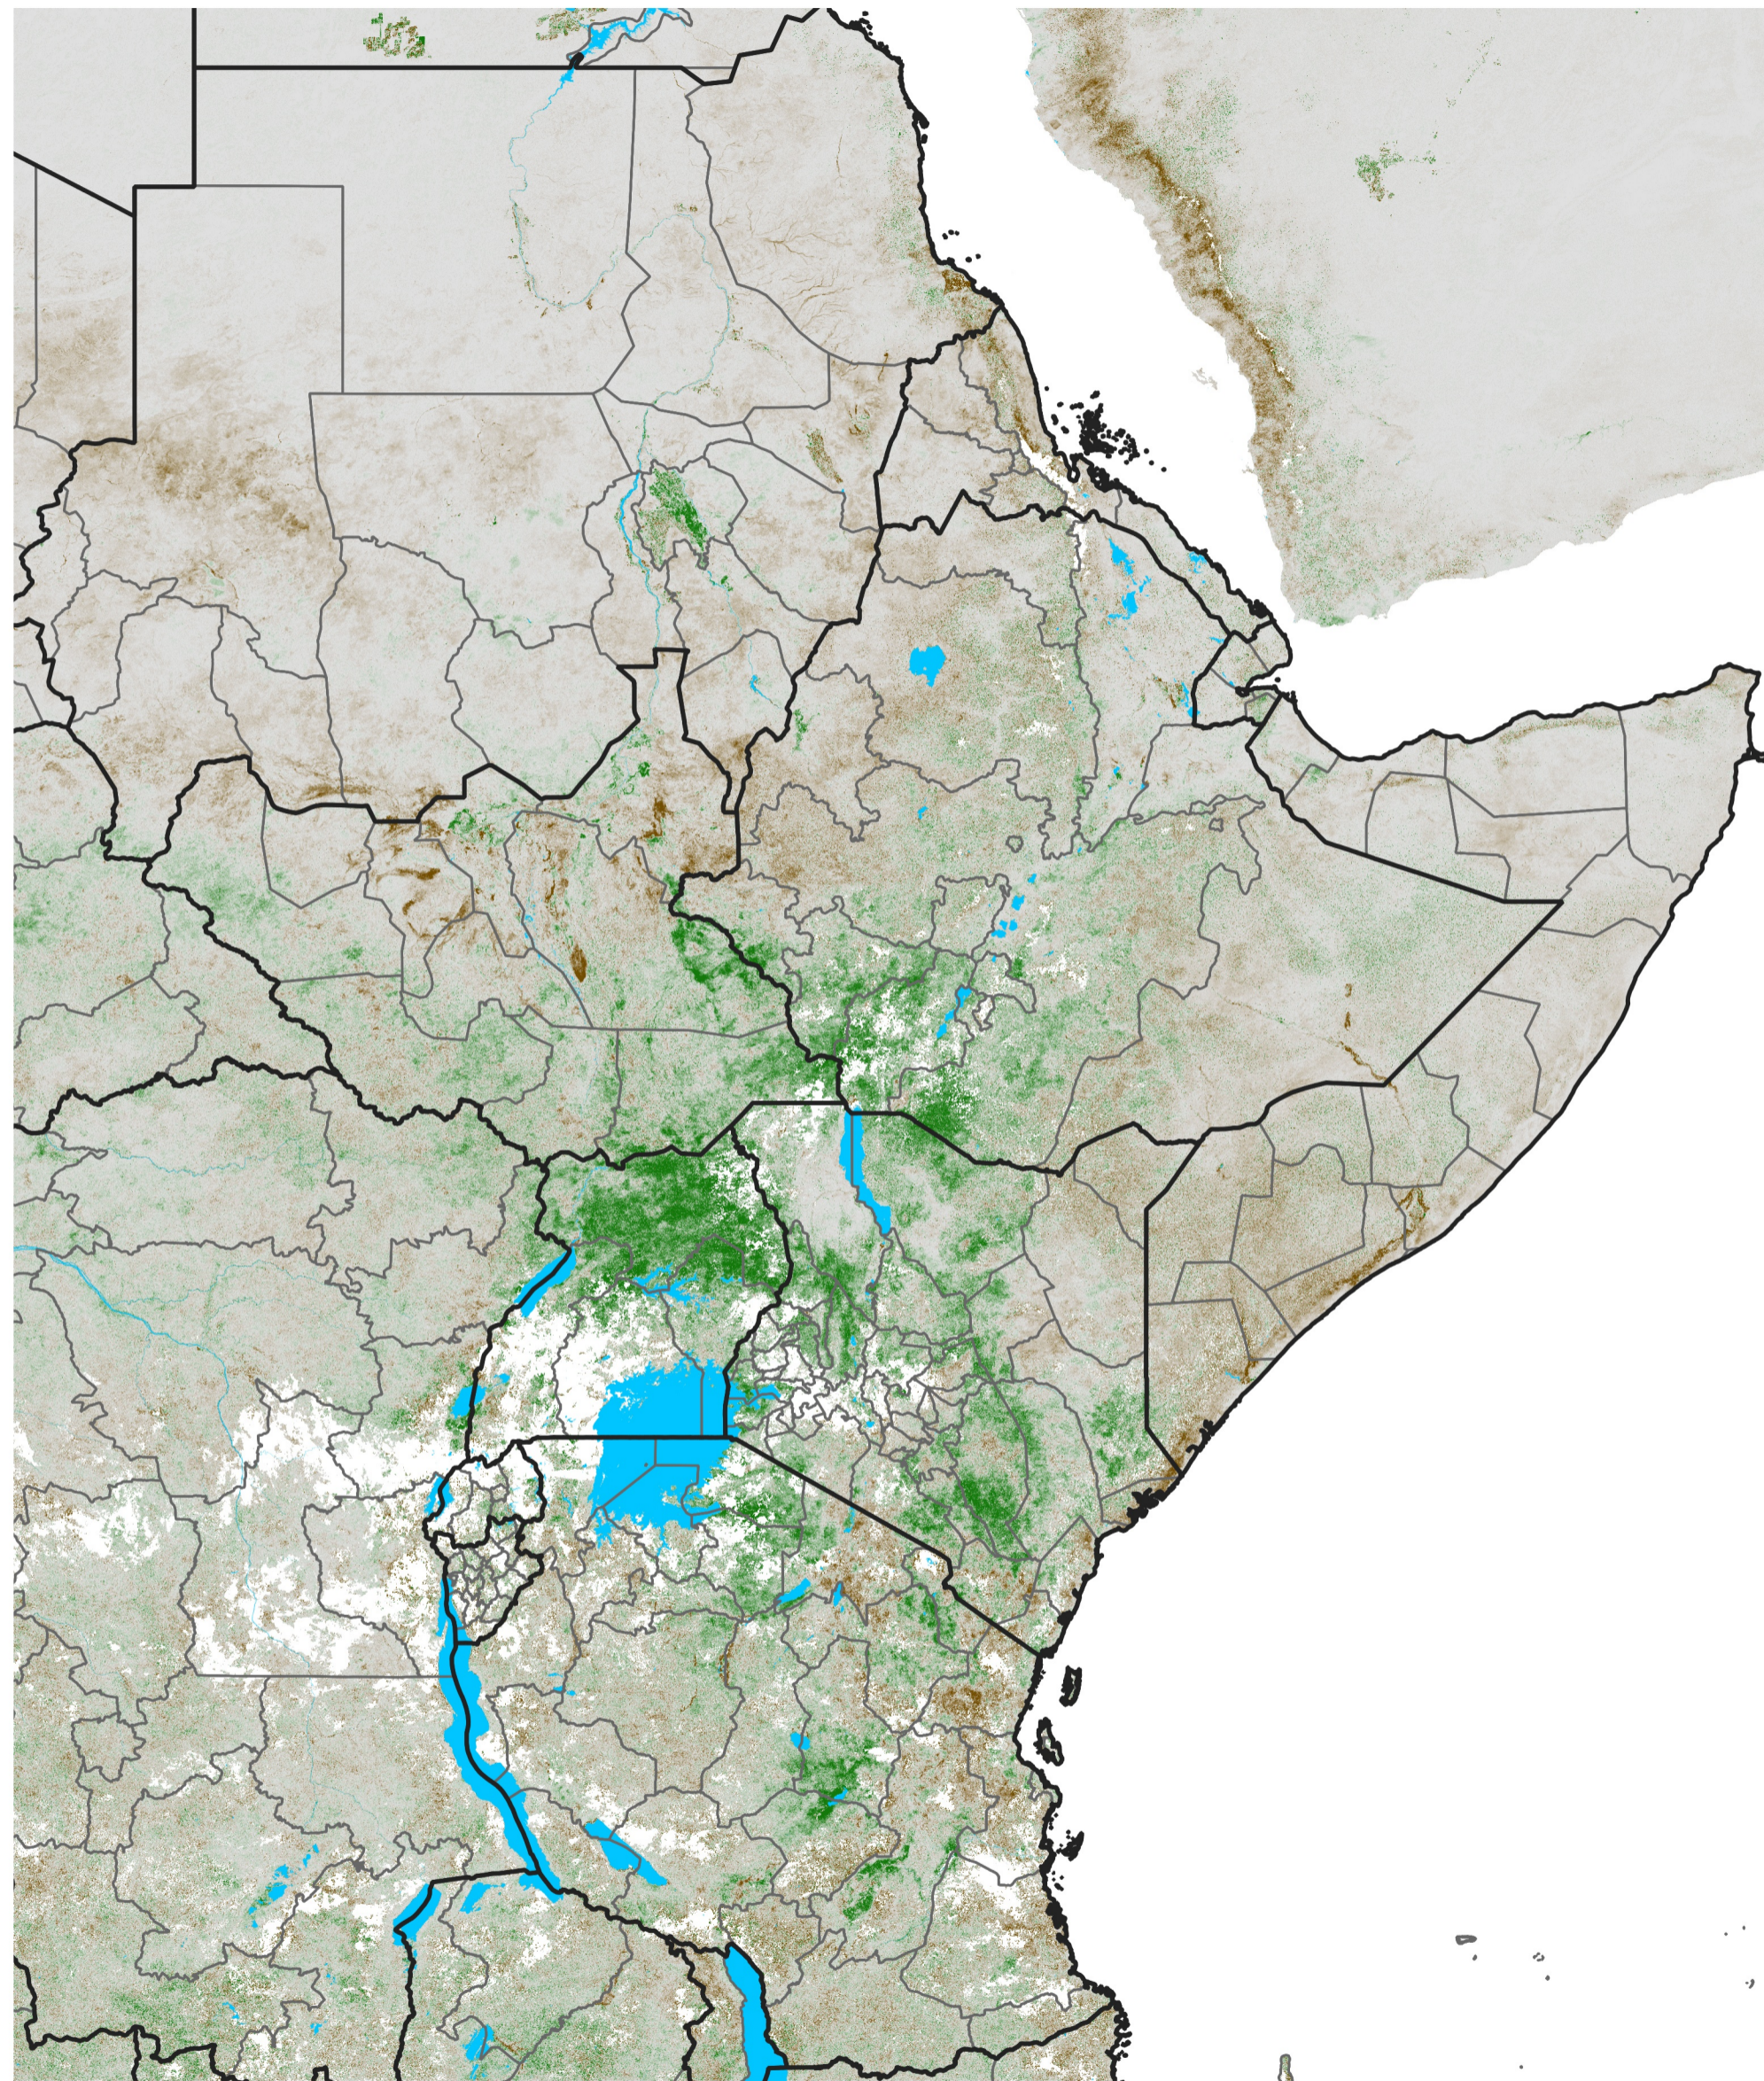

# East Africa NDVI Difference

2026 minus 2025

Period 13 / Feb 26 - Mar 05, 2026

## NDVI Difference

< -0.3   -0.2   -0.1   -0.05   0.05   0.1   0.2   >0.3

Negative

No Difference

Positive