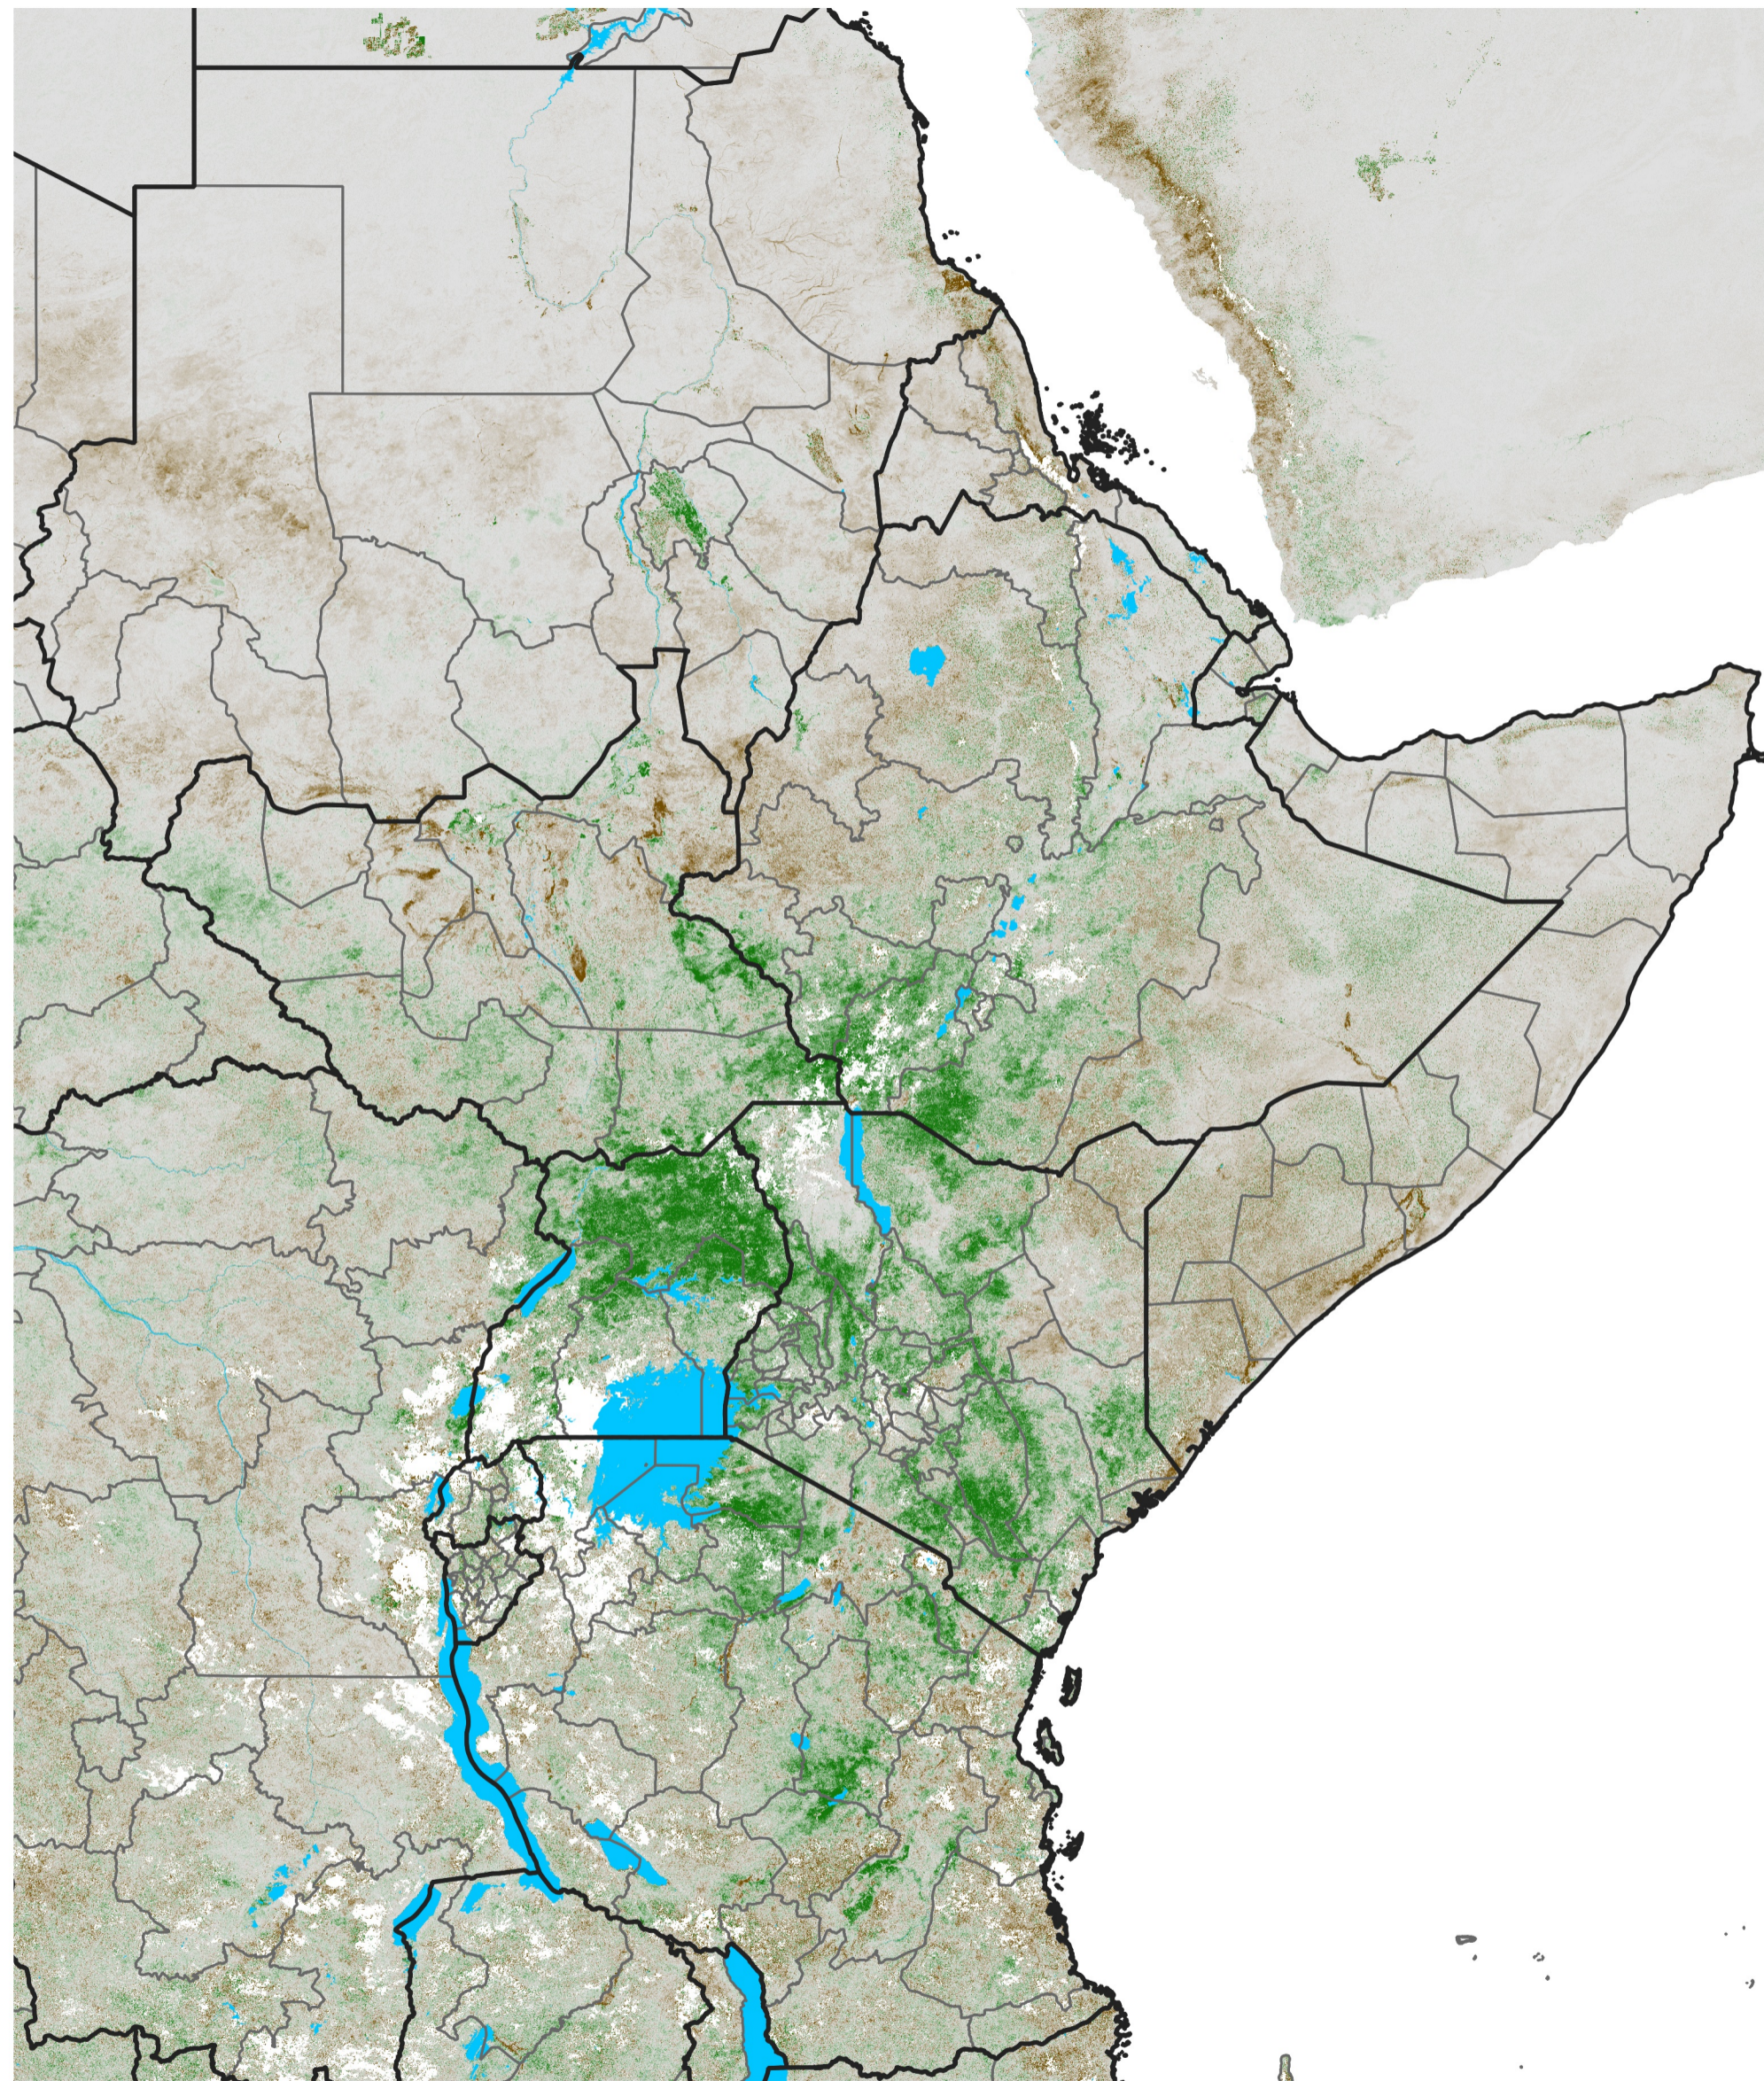

# East Africa NDVI Difference

2026 minus 2025

Period 14 / Mar 01 - 10, 2026

## NDVI Difference

< -0.3   -0.2   -0.1   -0.05   0.05   0.1   0.2   >0.3

Negative

No Difference

Positive