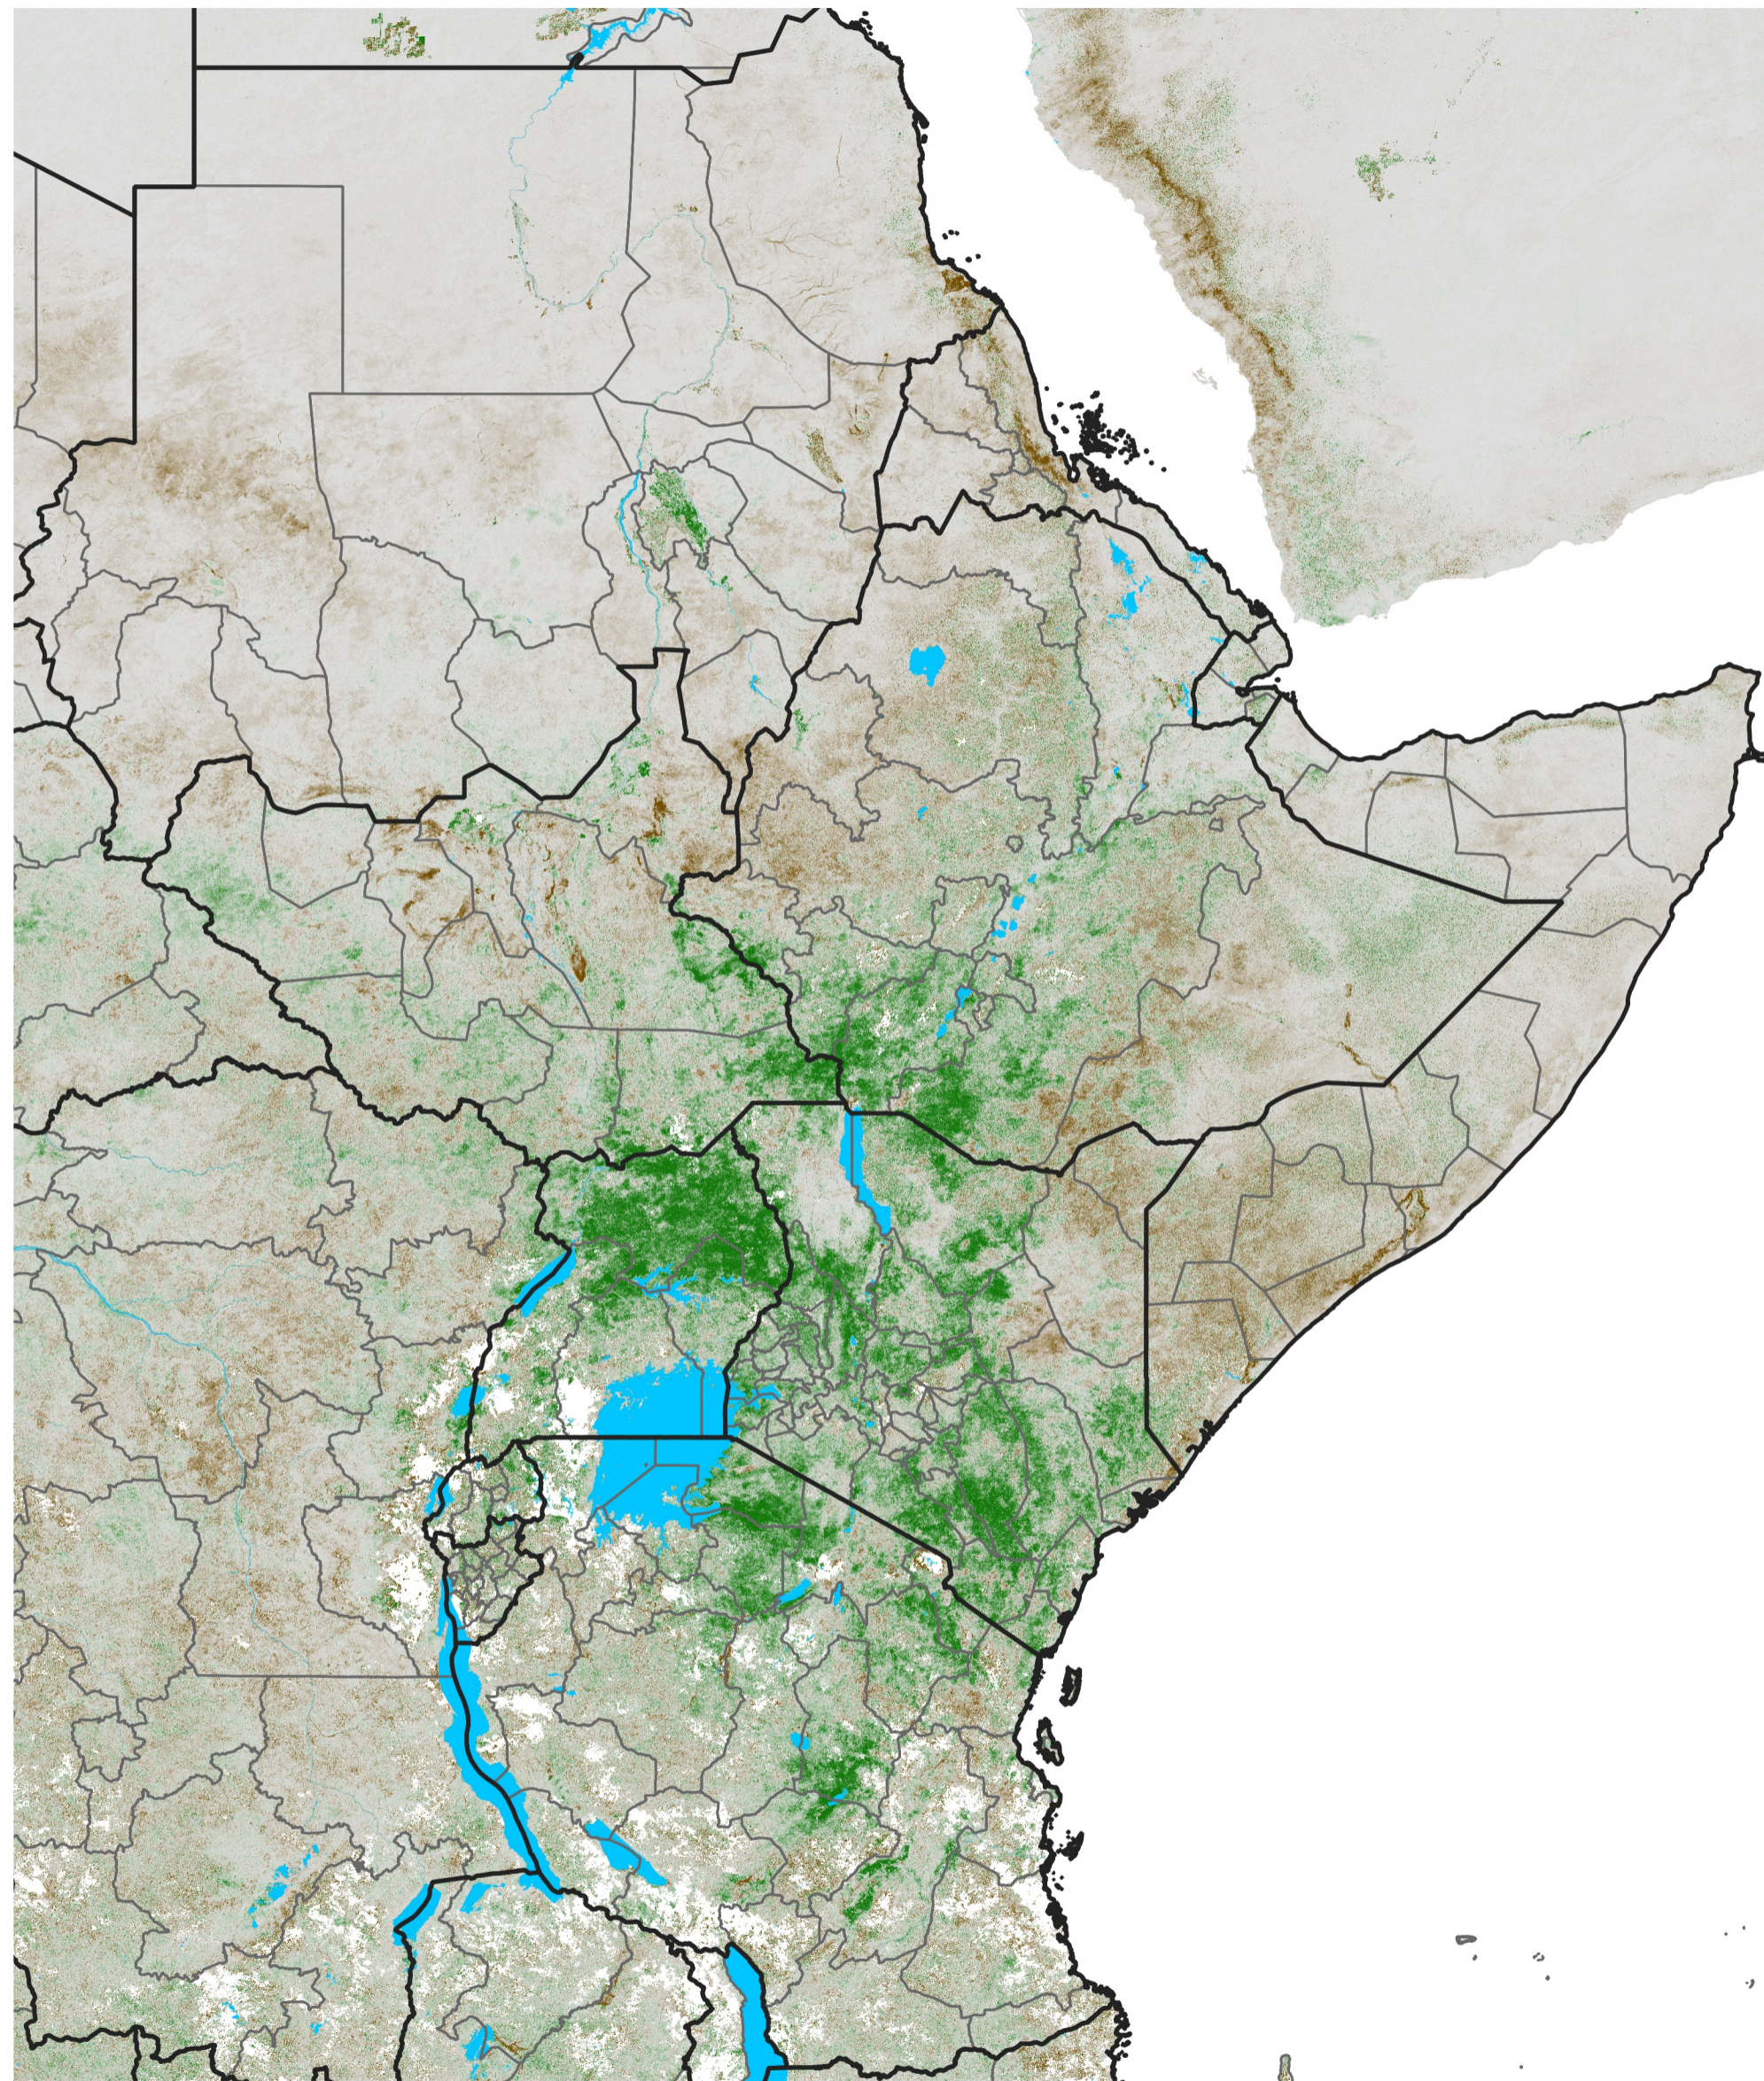

East Africa NDVI Difference

2026 minus 2025

Period 15 / Mar 06 - 15, 2026

NDVI Difference

< -0.3 -0.2 -0.1 -0.05 0.05 0.1 0.2 >0.3

Negative

No Difference

Positive