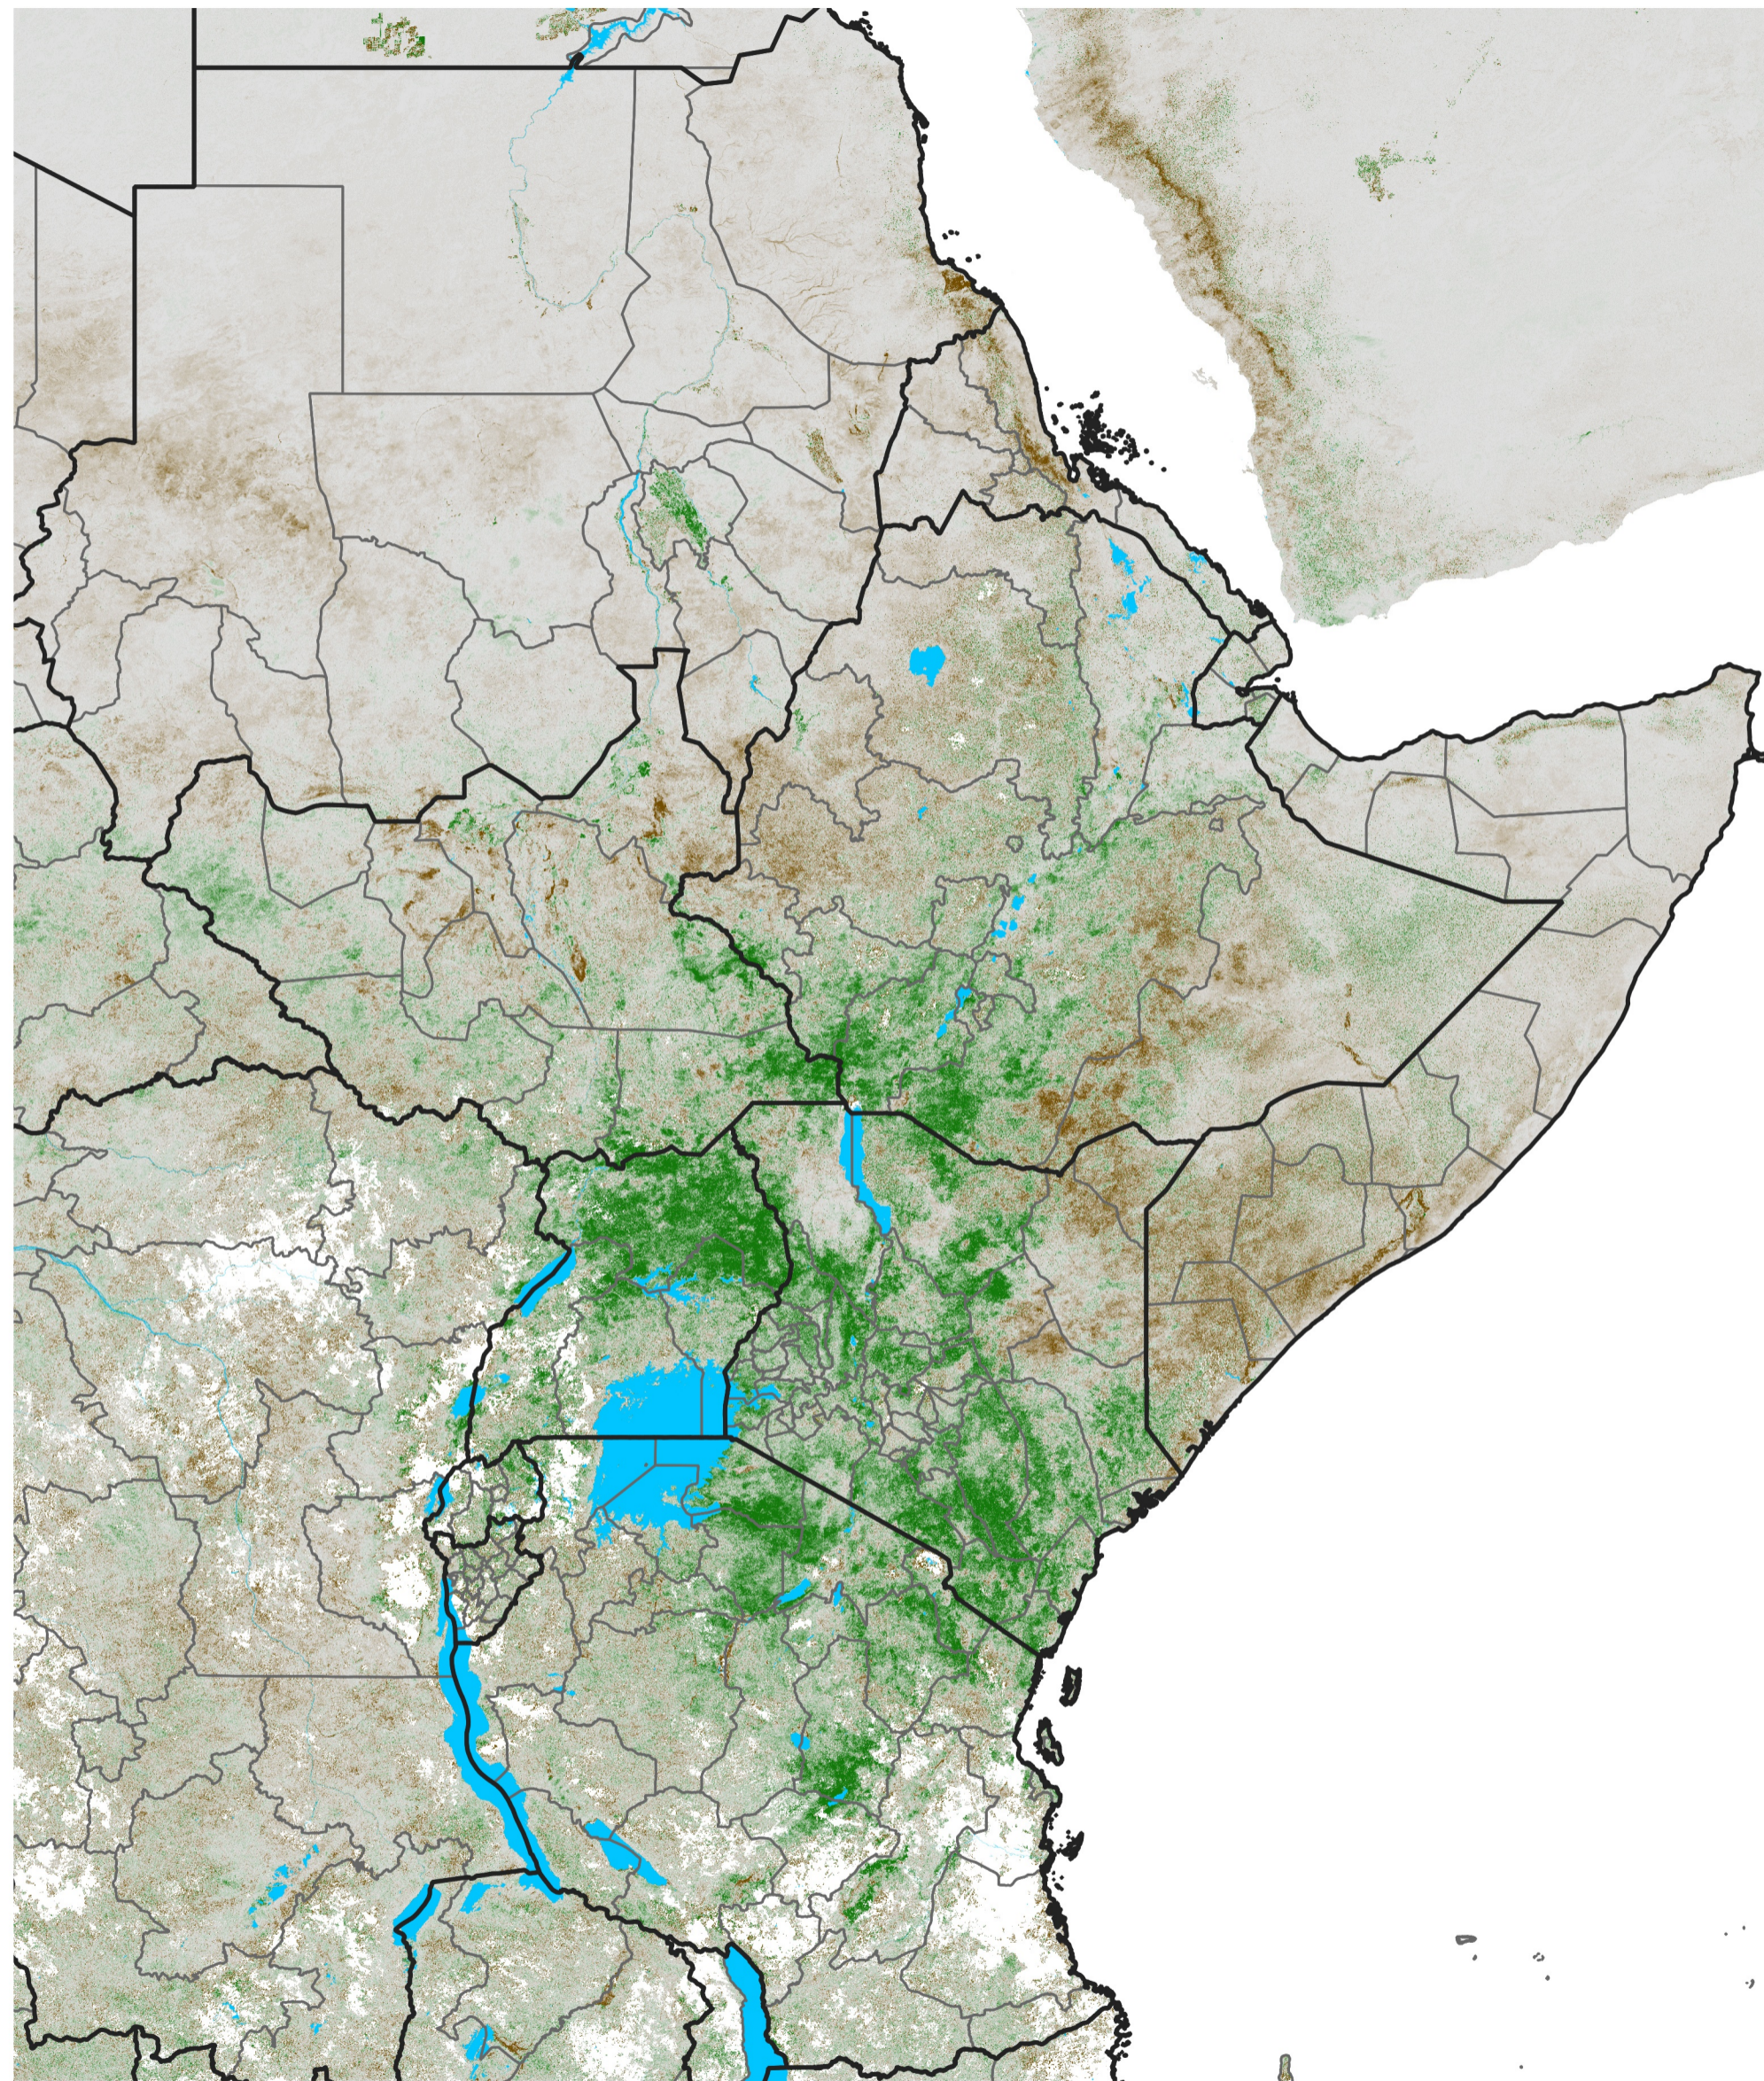

East Africa NDVI Difference

2026 minus 2025

Period 16 / Mar 11 - 20, 2026

NDVI Difference

< -0.3 -0.2 -0.1 -0.05 0.05 0.1 0.2 >0.3

Negative

No Difference

Positive