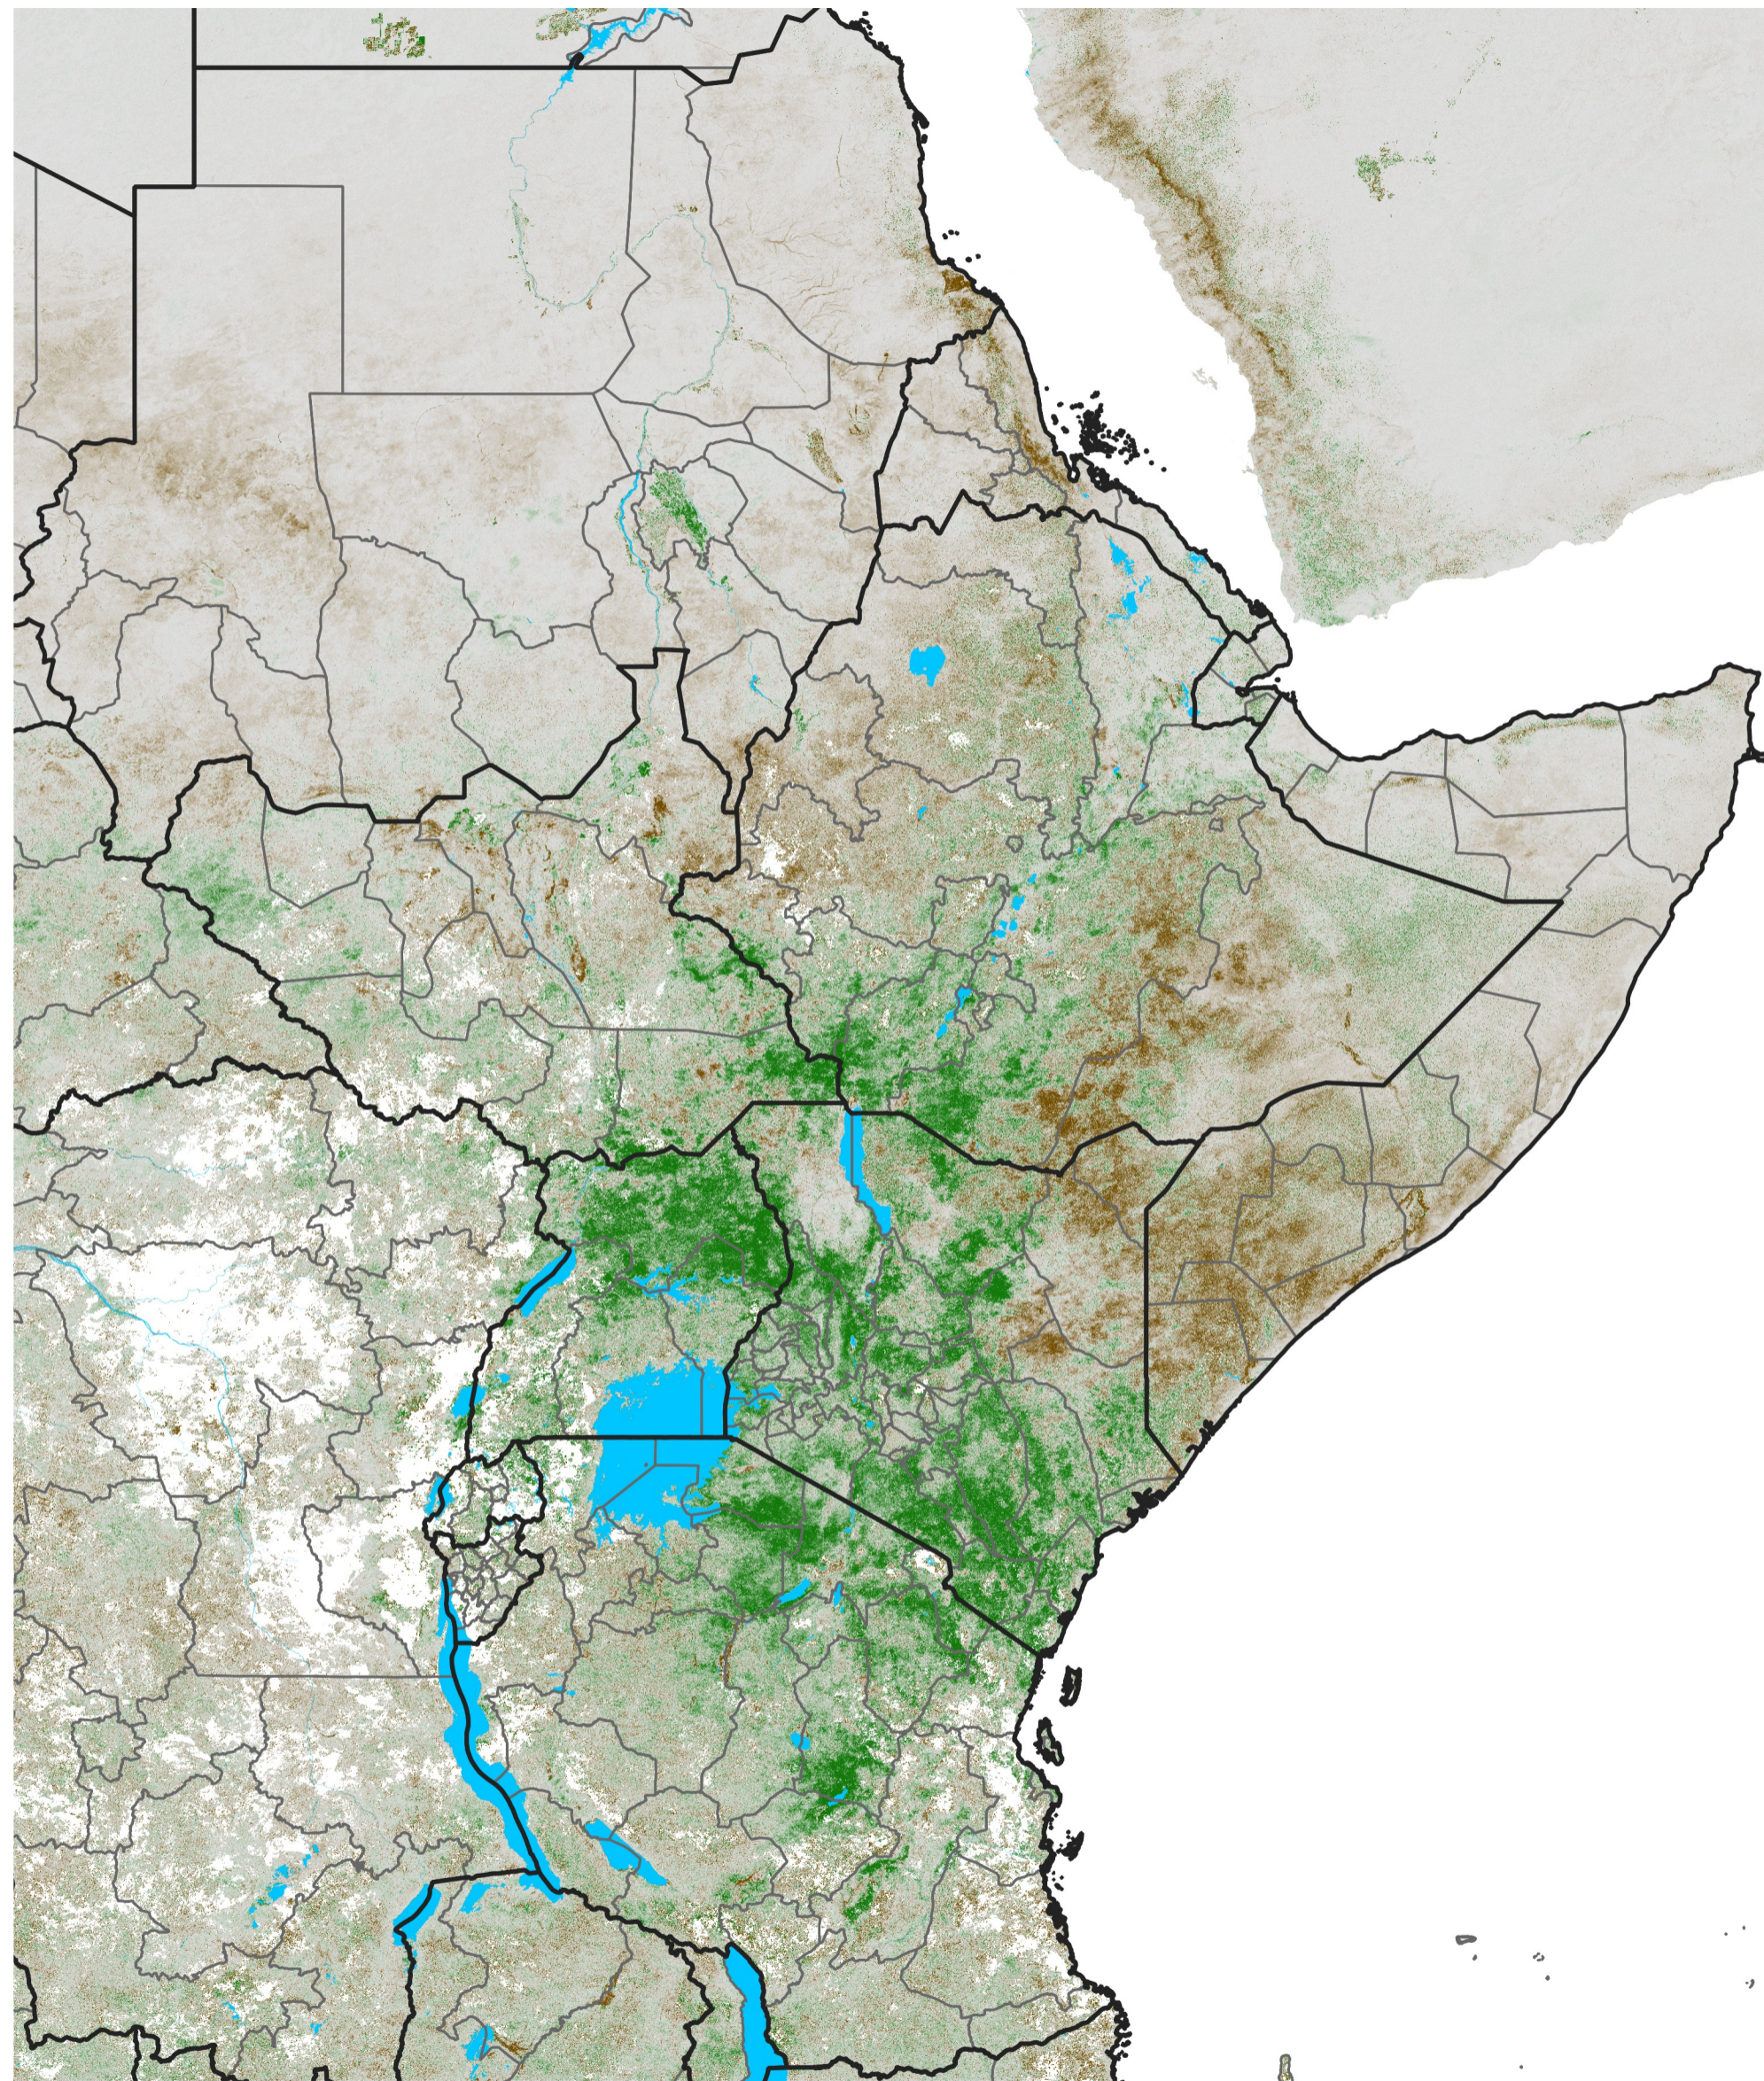

# East Africa NDVI Difference

2026 minus 2025

Period 17 / Mar 16 - 25, 2026

## NDVI Difference

< -0.3   -0.2   -0.1   -0.05   0.05   0.1   0.2   >0.3

Negative

No Difference

Positive