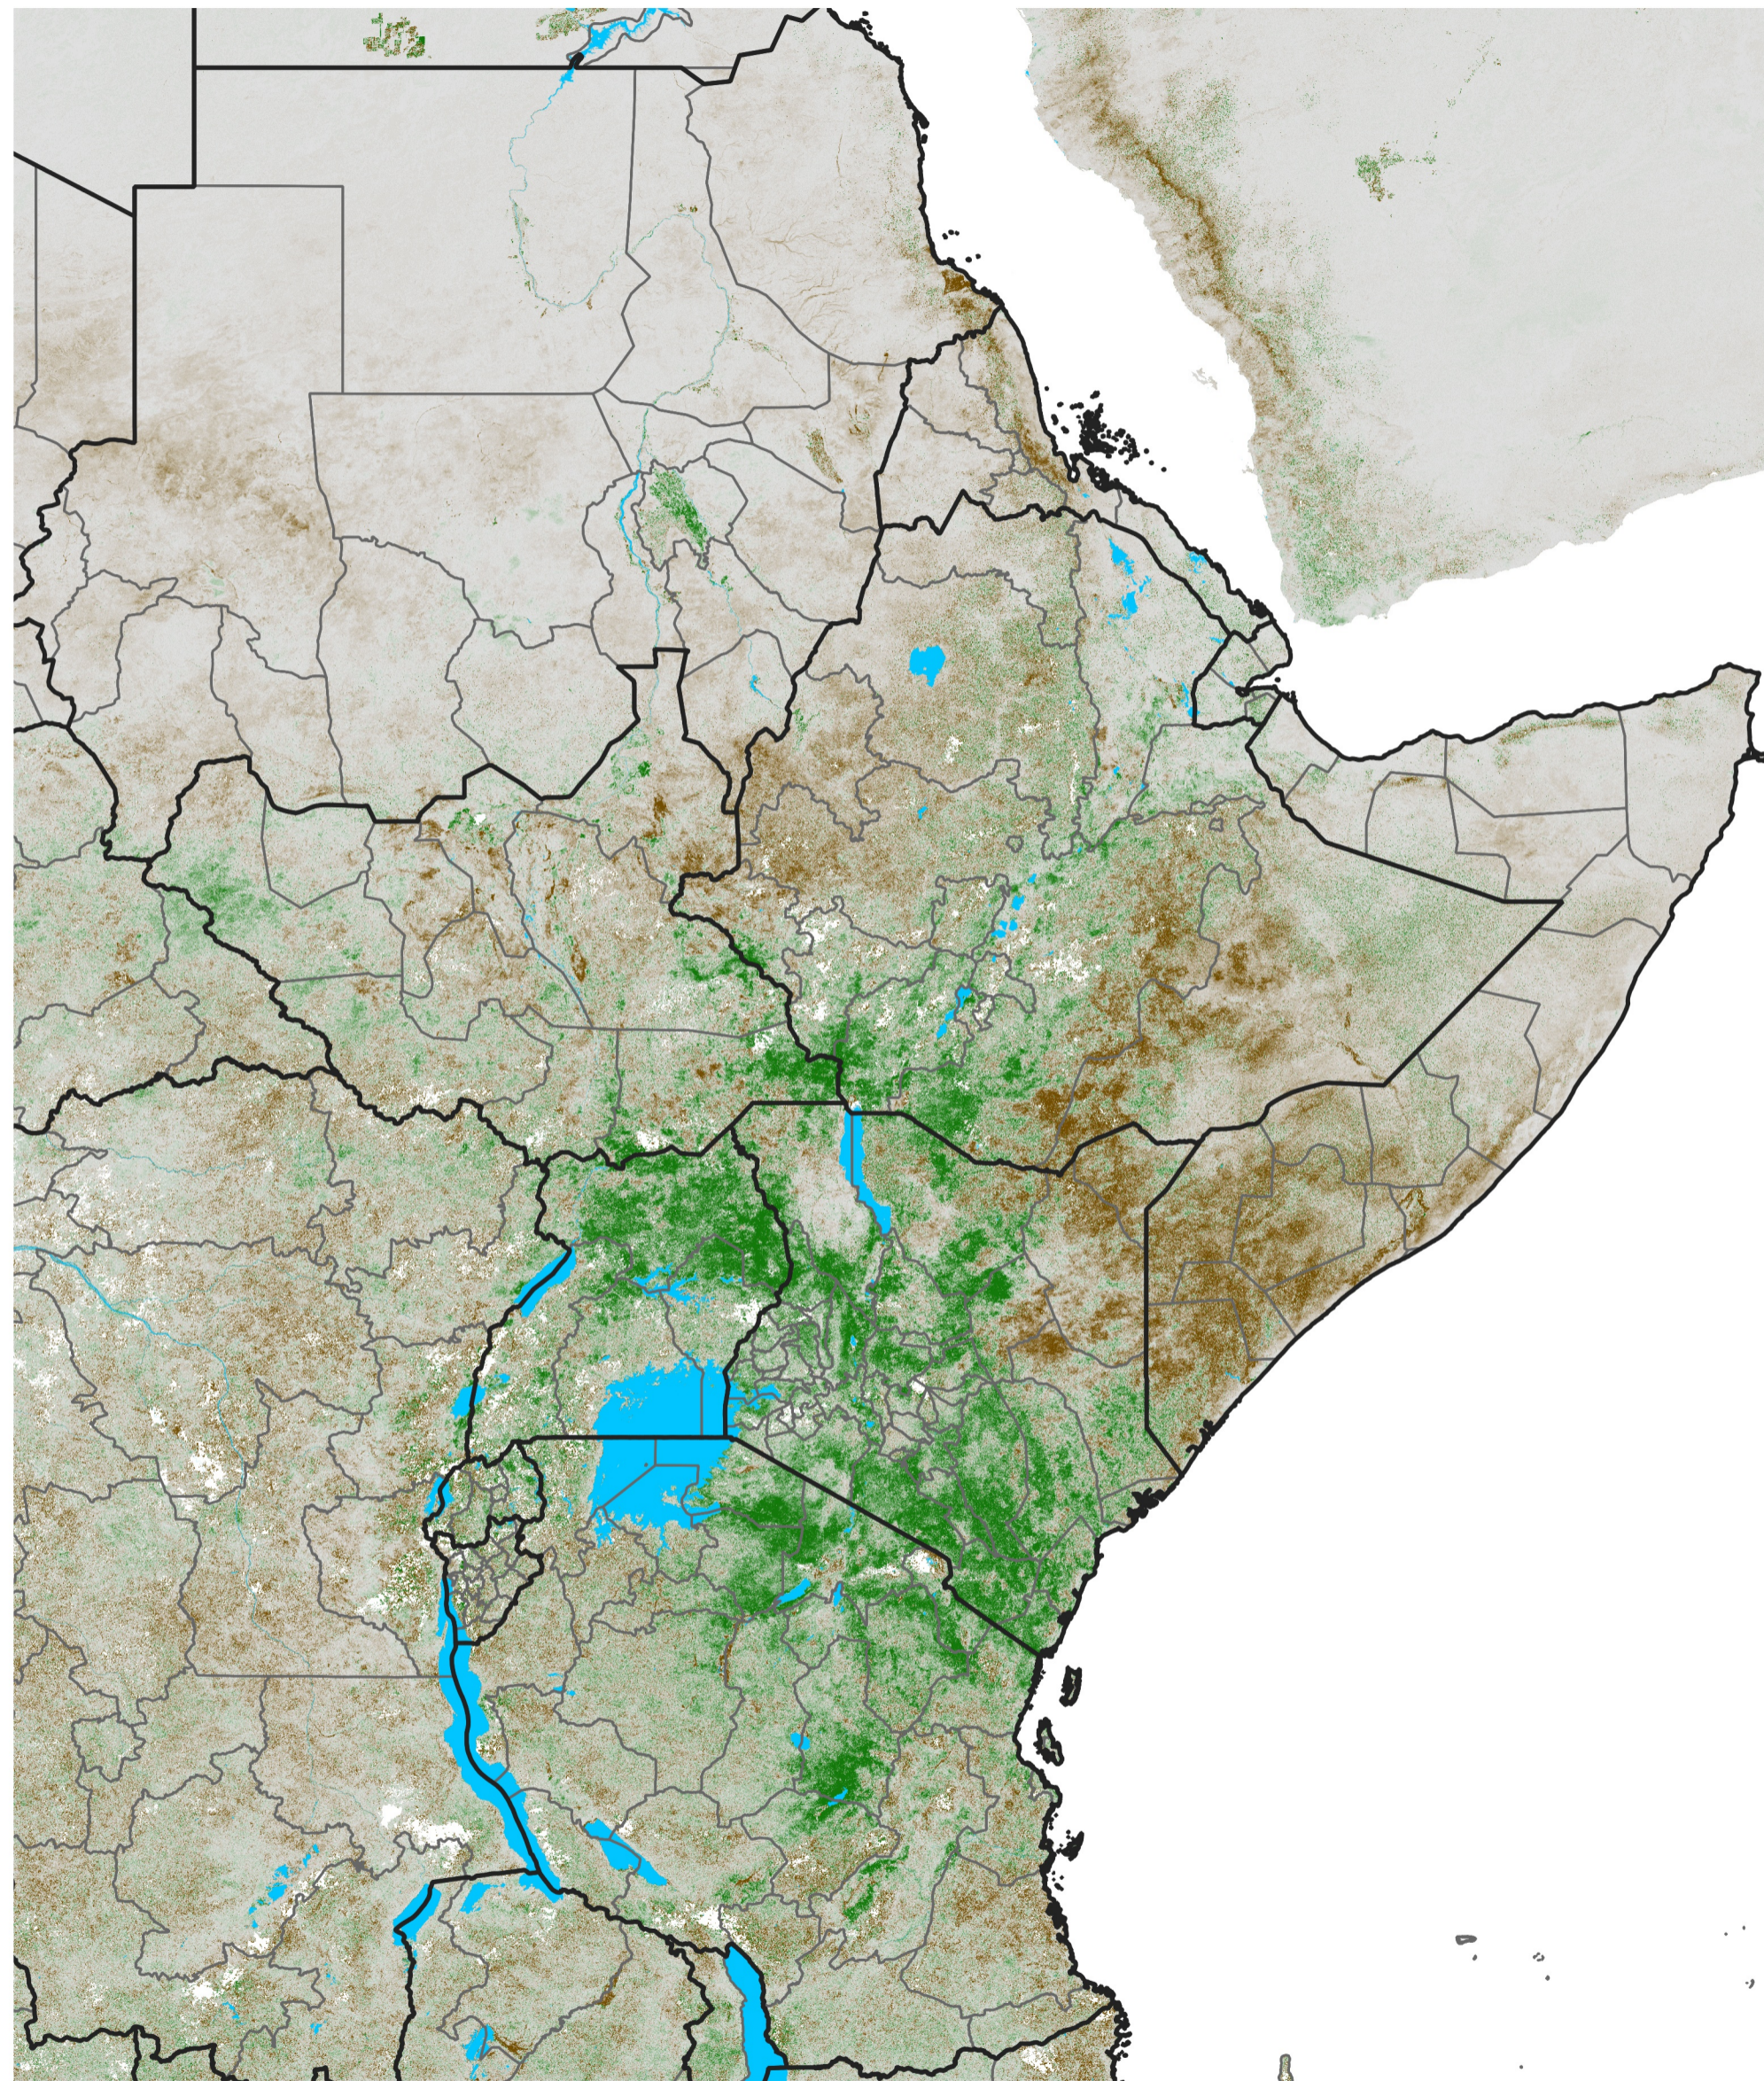

East Africa NDVI Difference

2026 minus 2025

Period 18 / Mar 21 - 31, 2026

NDVI Difference

< -0.3 -0.2 -0.1 -0.05 0.05 0.1 0.2 >0.3

Negative

No Difference

Positive