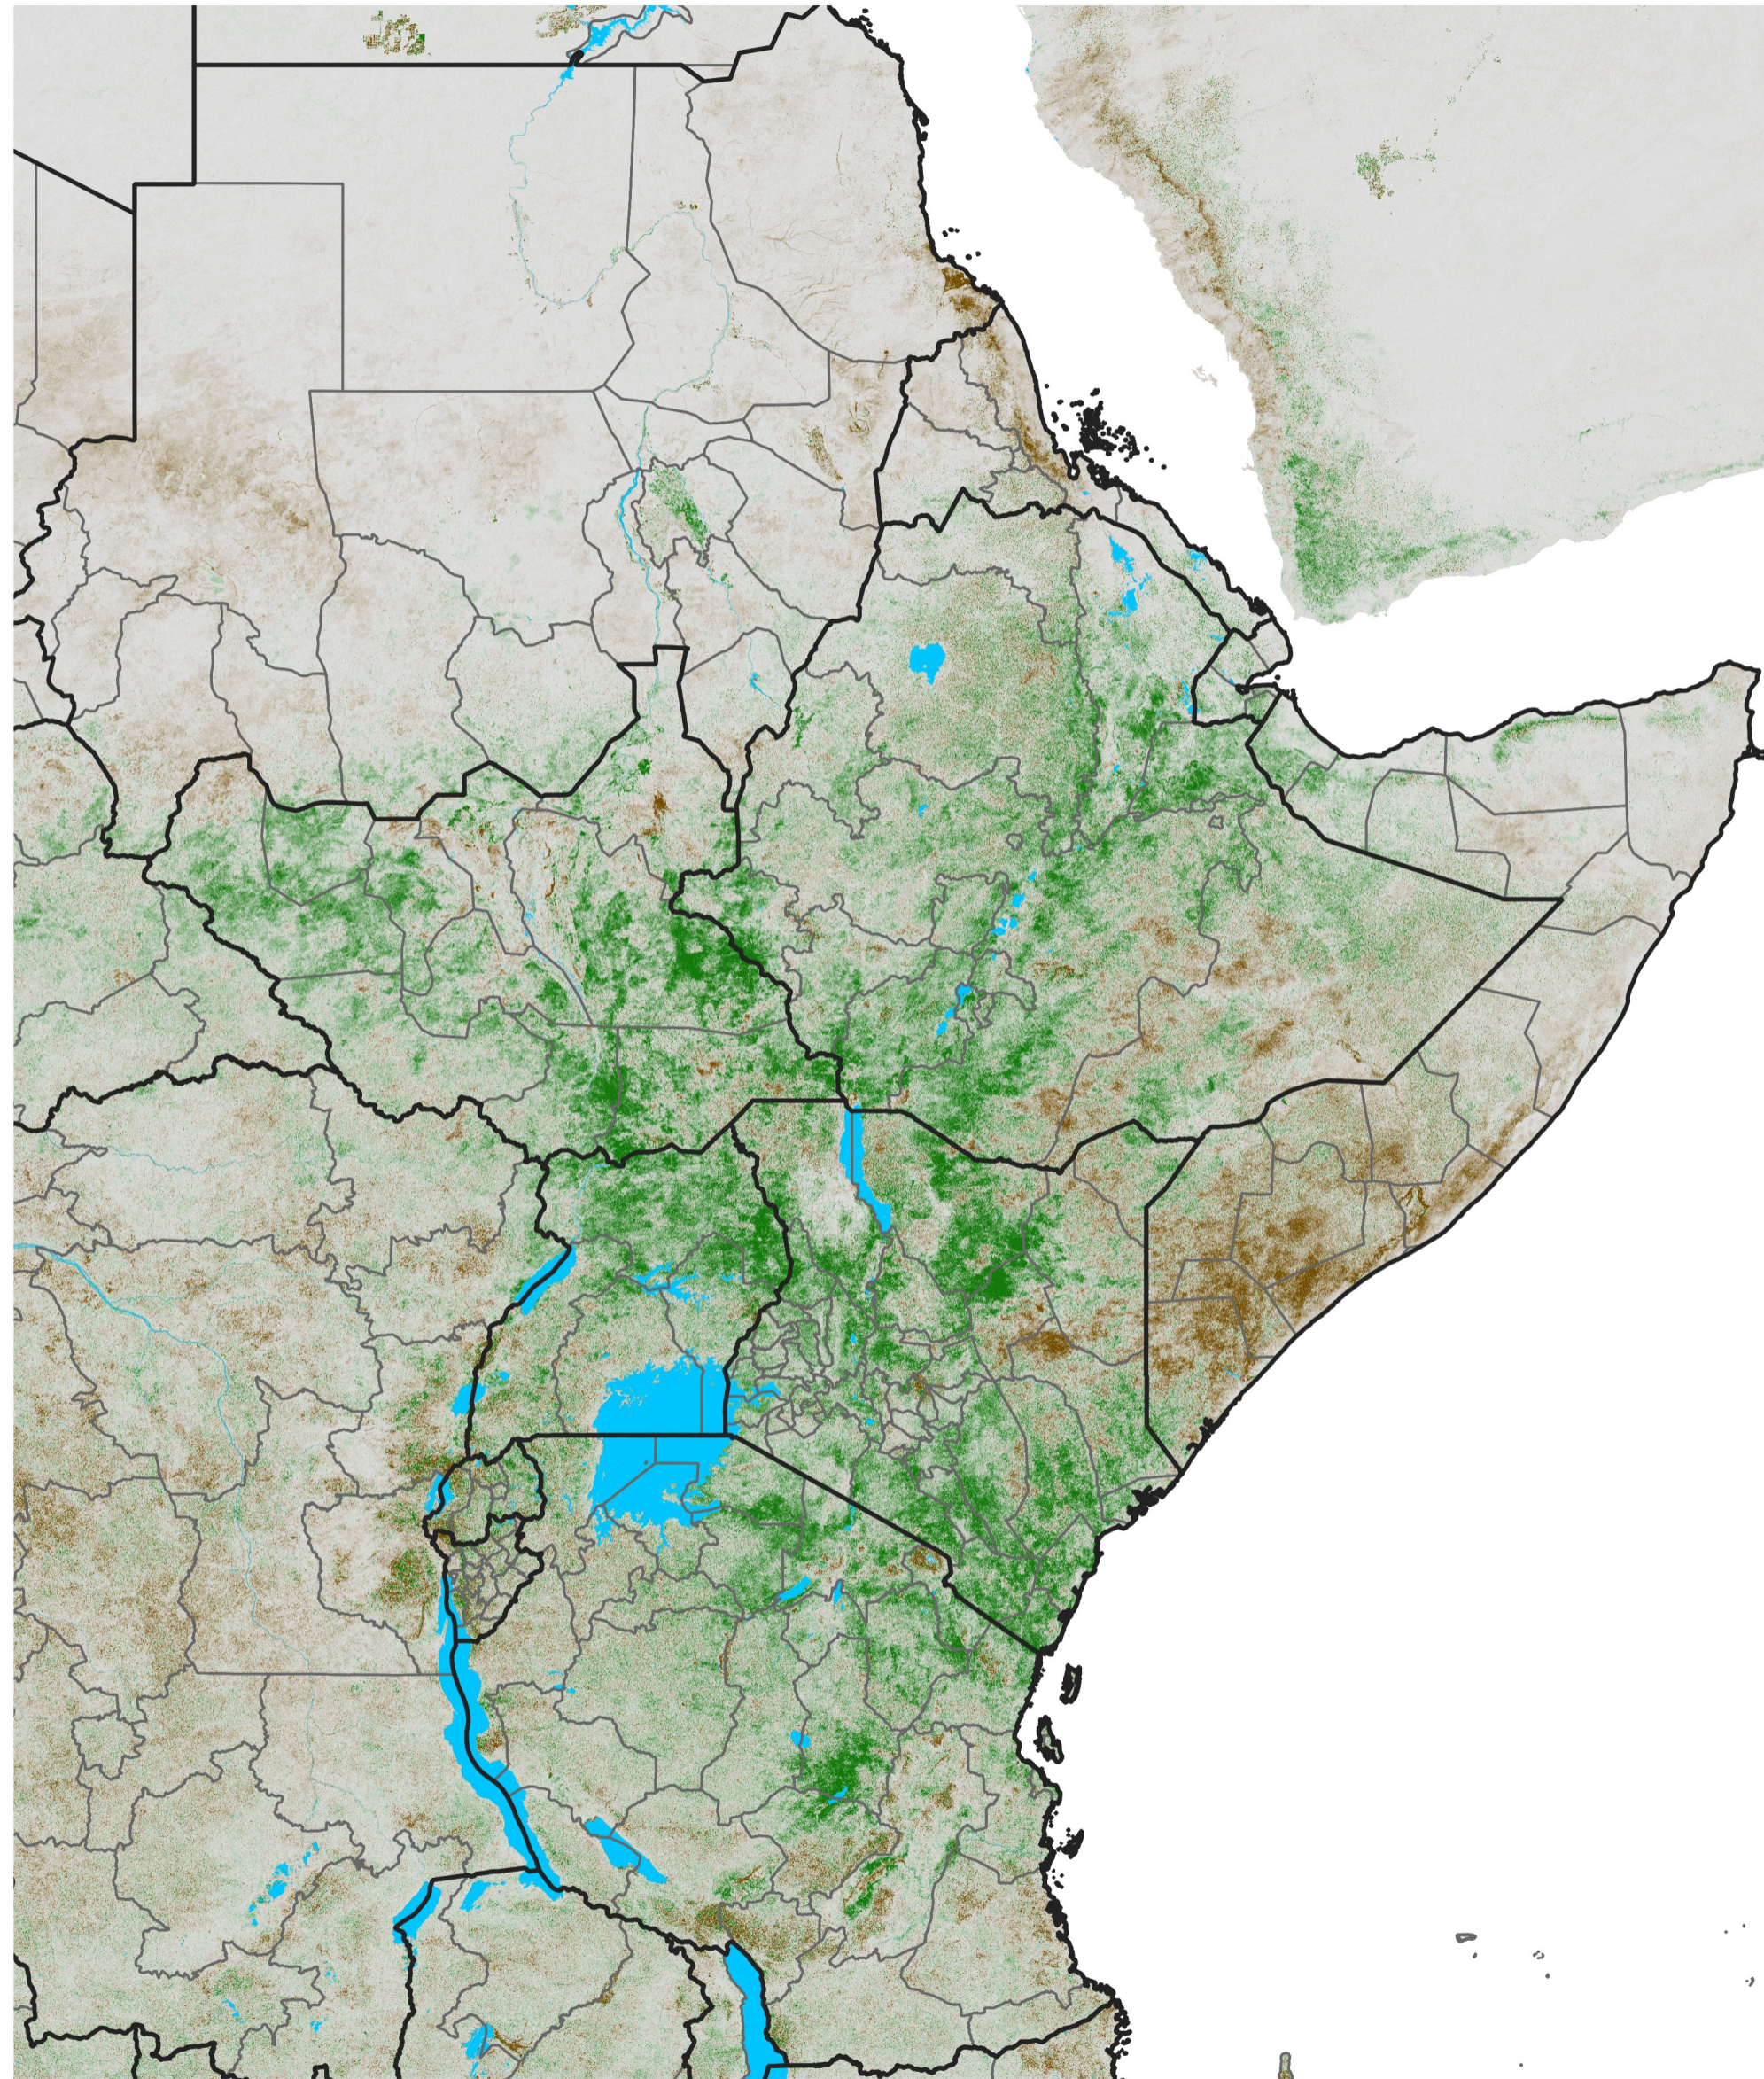

East Africa NDVI Difference

2026 minus 2025

Period 19 / Mar 26 - Apr 05, 2026

NDVI Difference

< -0.3 -0.2 -0.1 -0.05 0.05 0.1 0.2 >0.3

Negative

No Difference

Positive