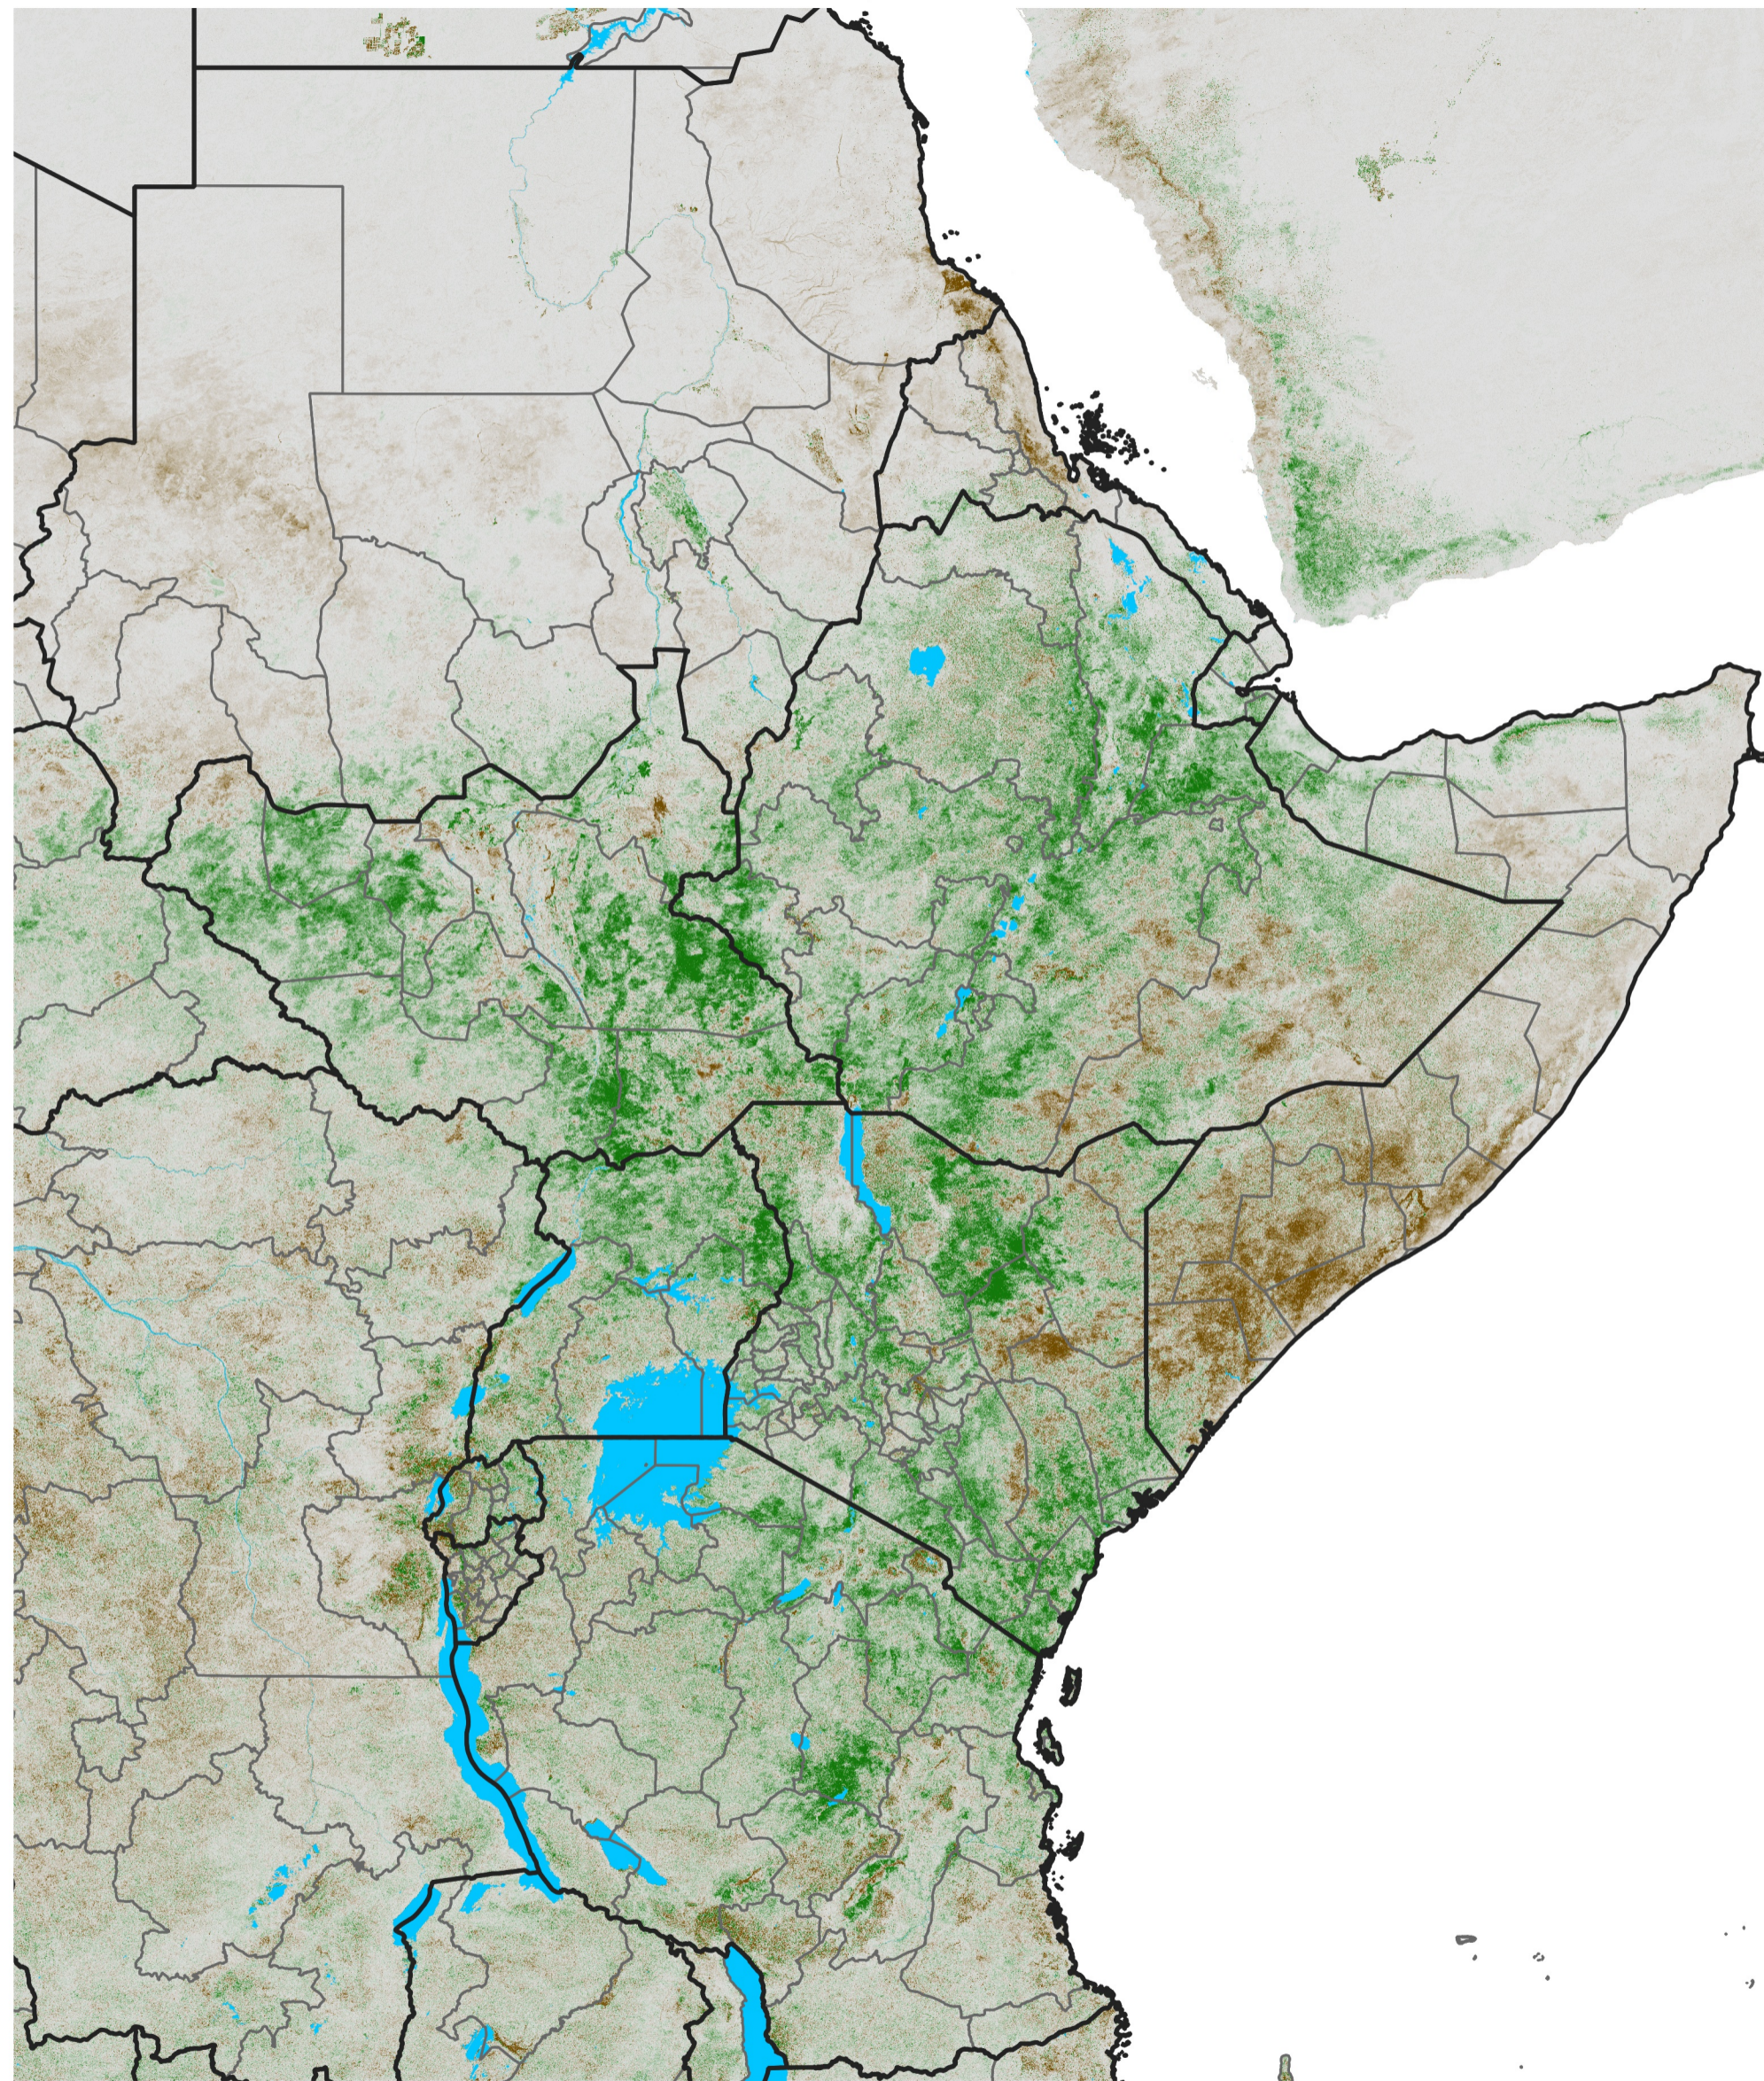

# East Africa NDVI Difference

2026 minus 2025

Period 20 / Apr 01 - 10, 2026

## NDVI Difference

< -0.3   -0.2   -0.1   -0.05   0.05   0.1   0.2   >0.3

Negative

No Difference

Positive