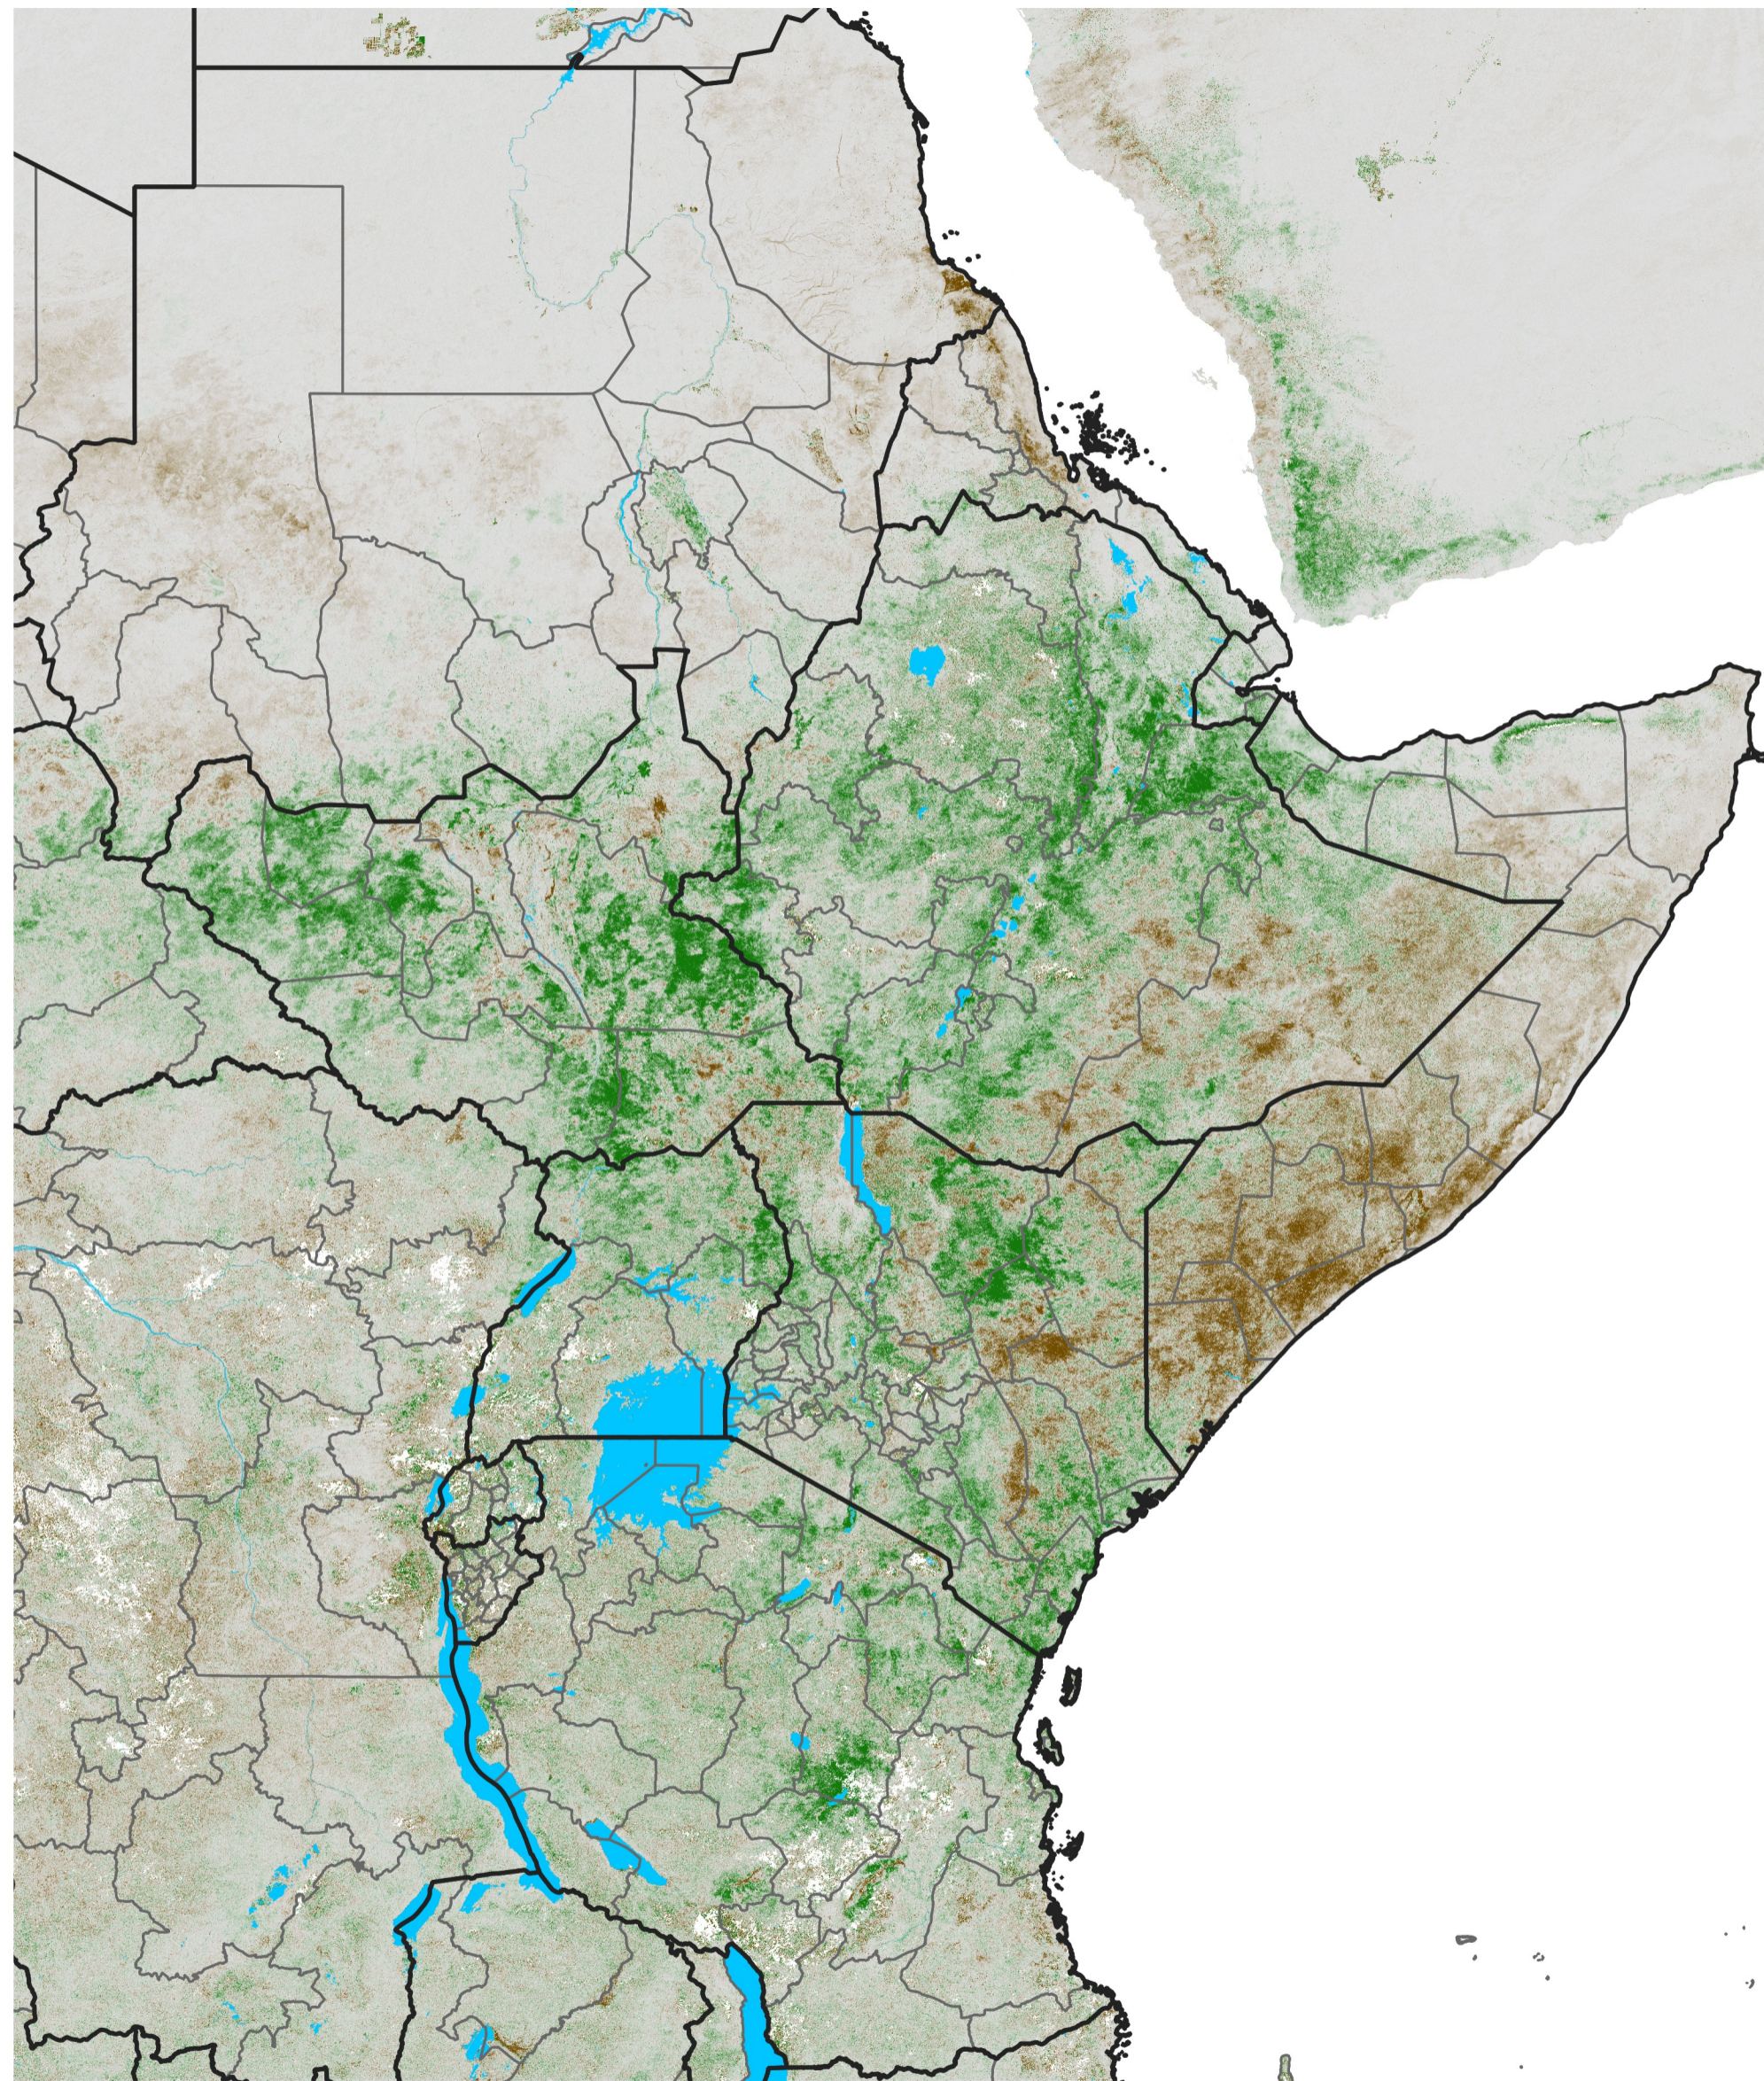

East Africa NDVI Difference

2026 minus 2025

Period 21 / Apr 06 - 15, 2026

NDVI Difference

< -0.3 -0.2 -0.1 -0.05 0.05 0.1 0.2 >0.3

Negative

No Difference

Positive