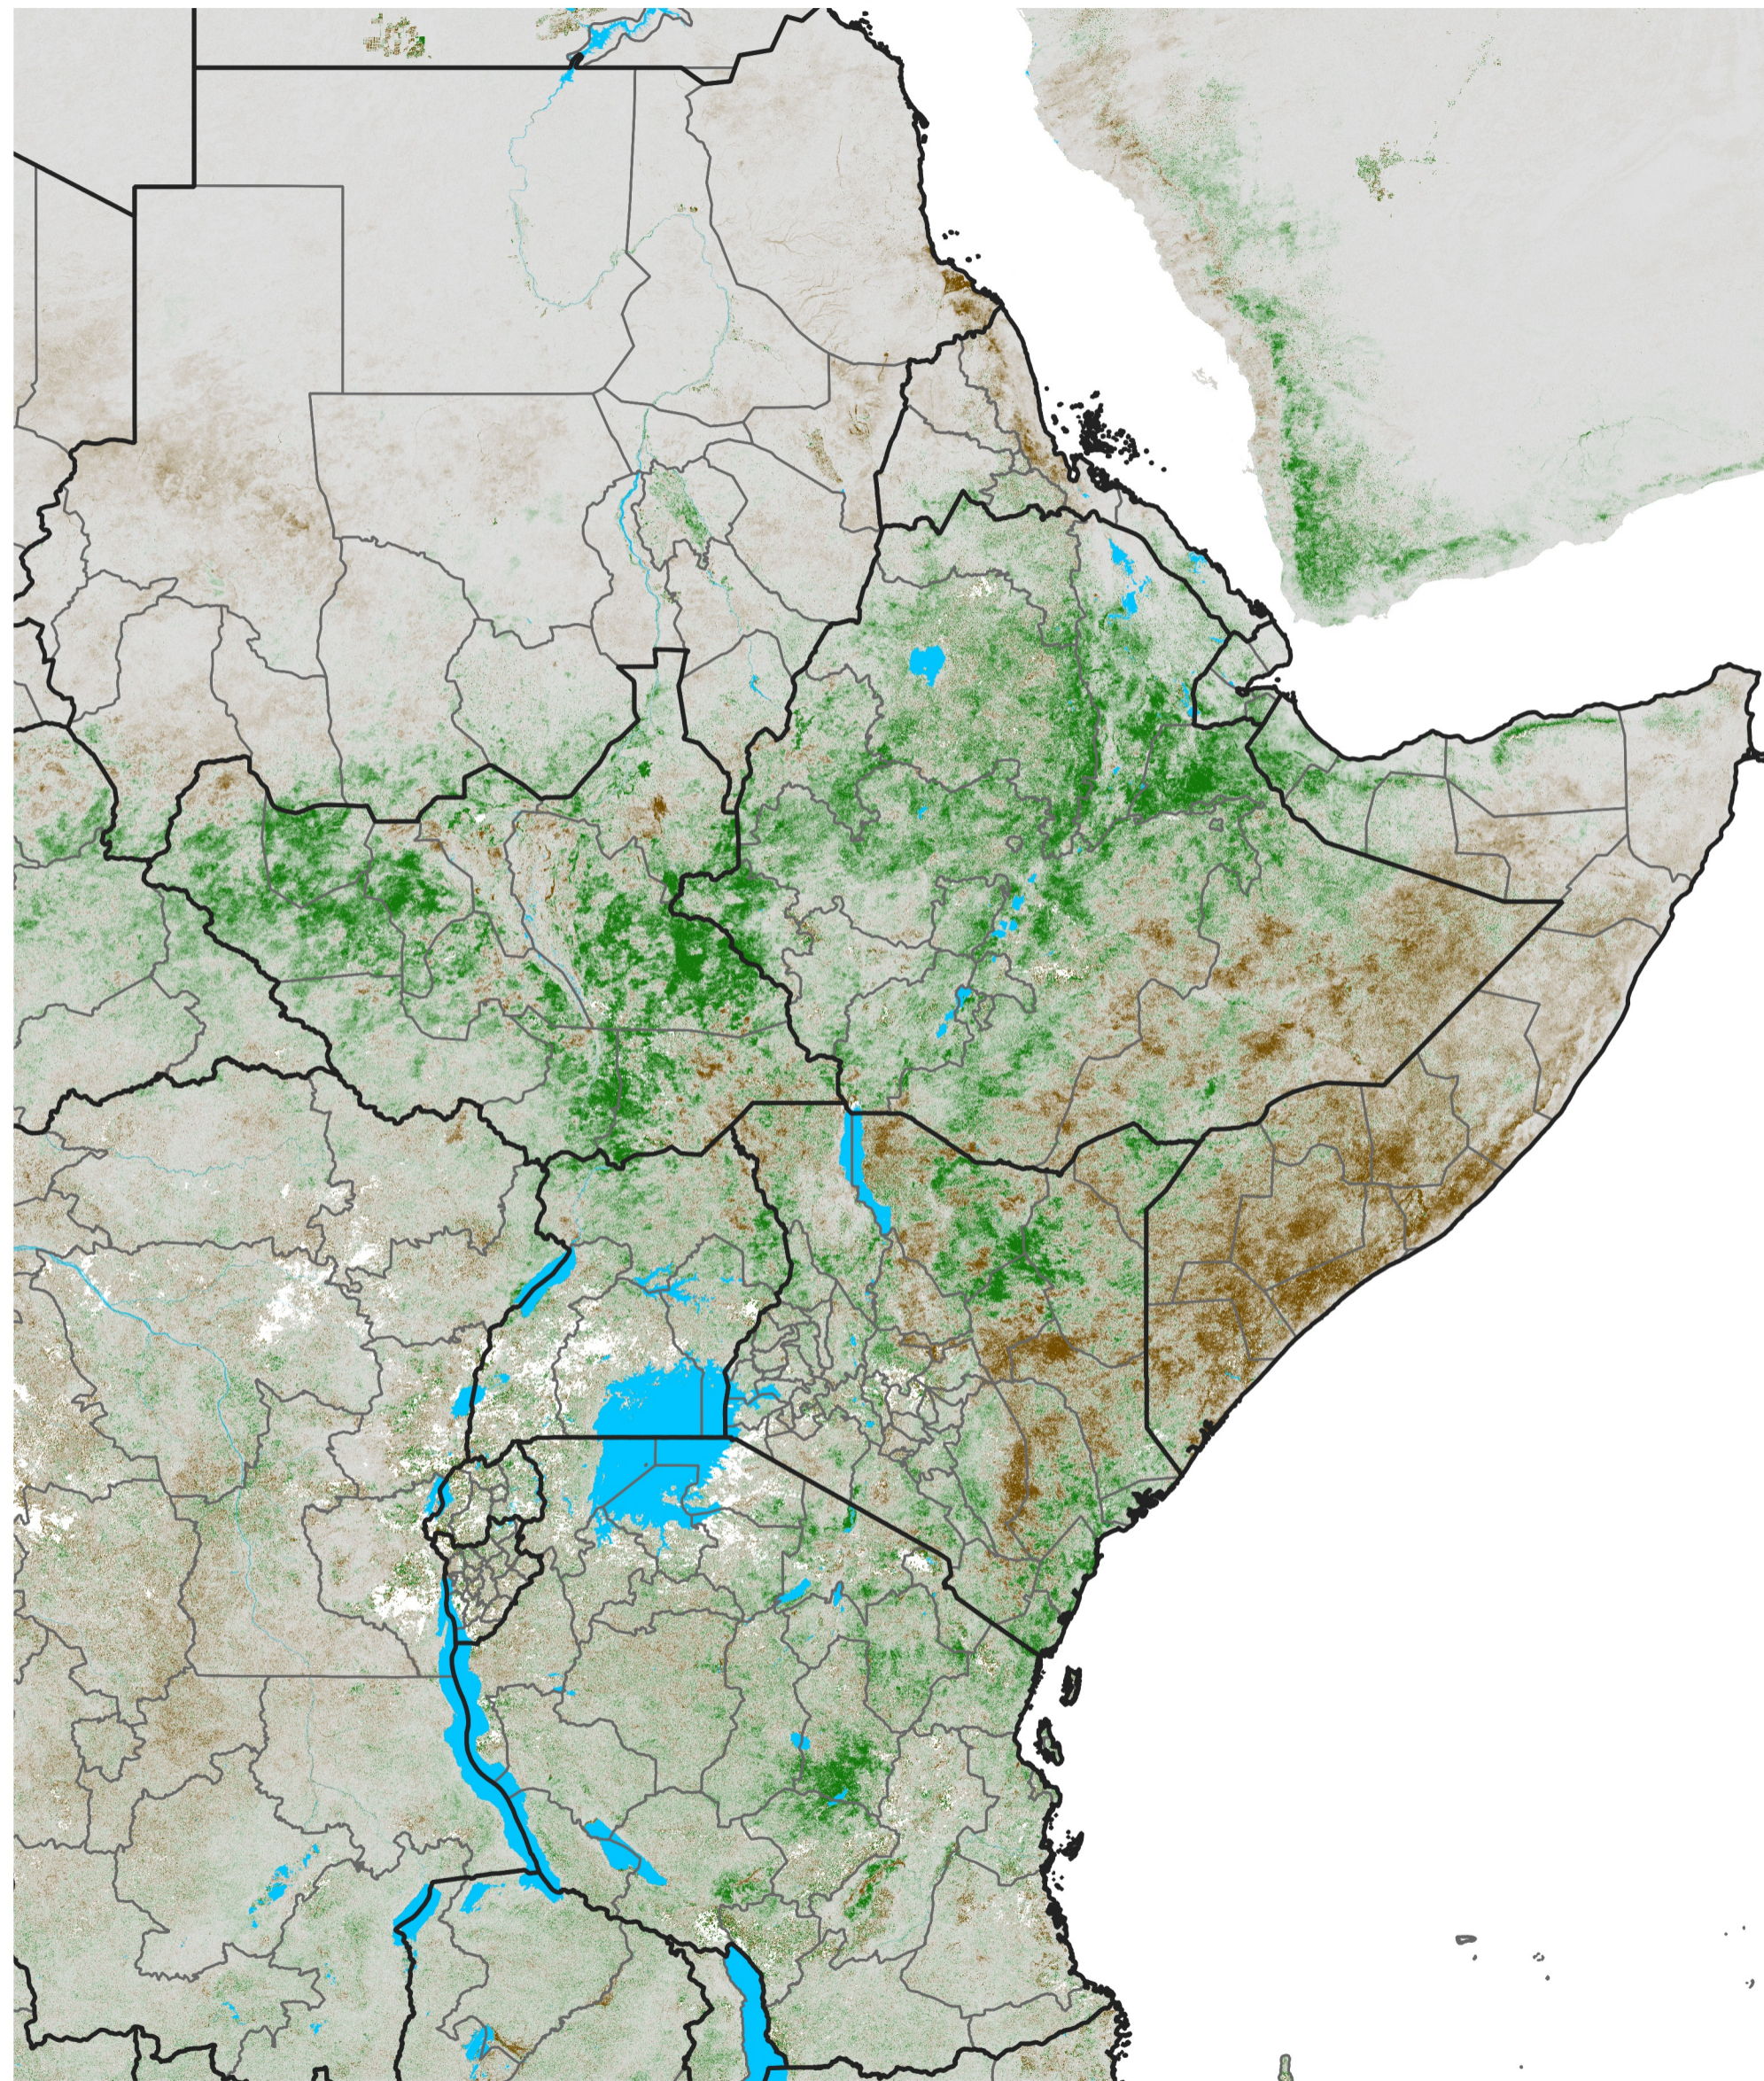

East Africa NDVI Difference

2026 minus 2025

Period 22 / Apr 11 - 20, 2026

NDVI Difference

< -0.3 -0.2 -0.1 -0.05 0.05 0.1 0.2 >0.3

Negative

No Difference

Positive