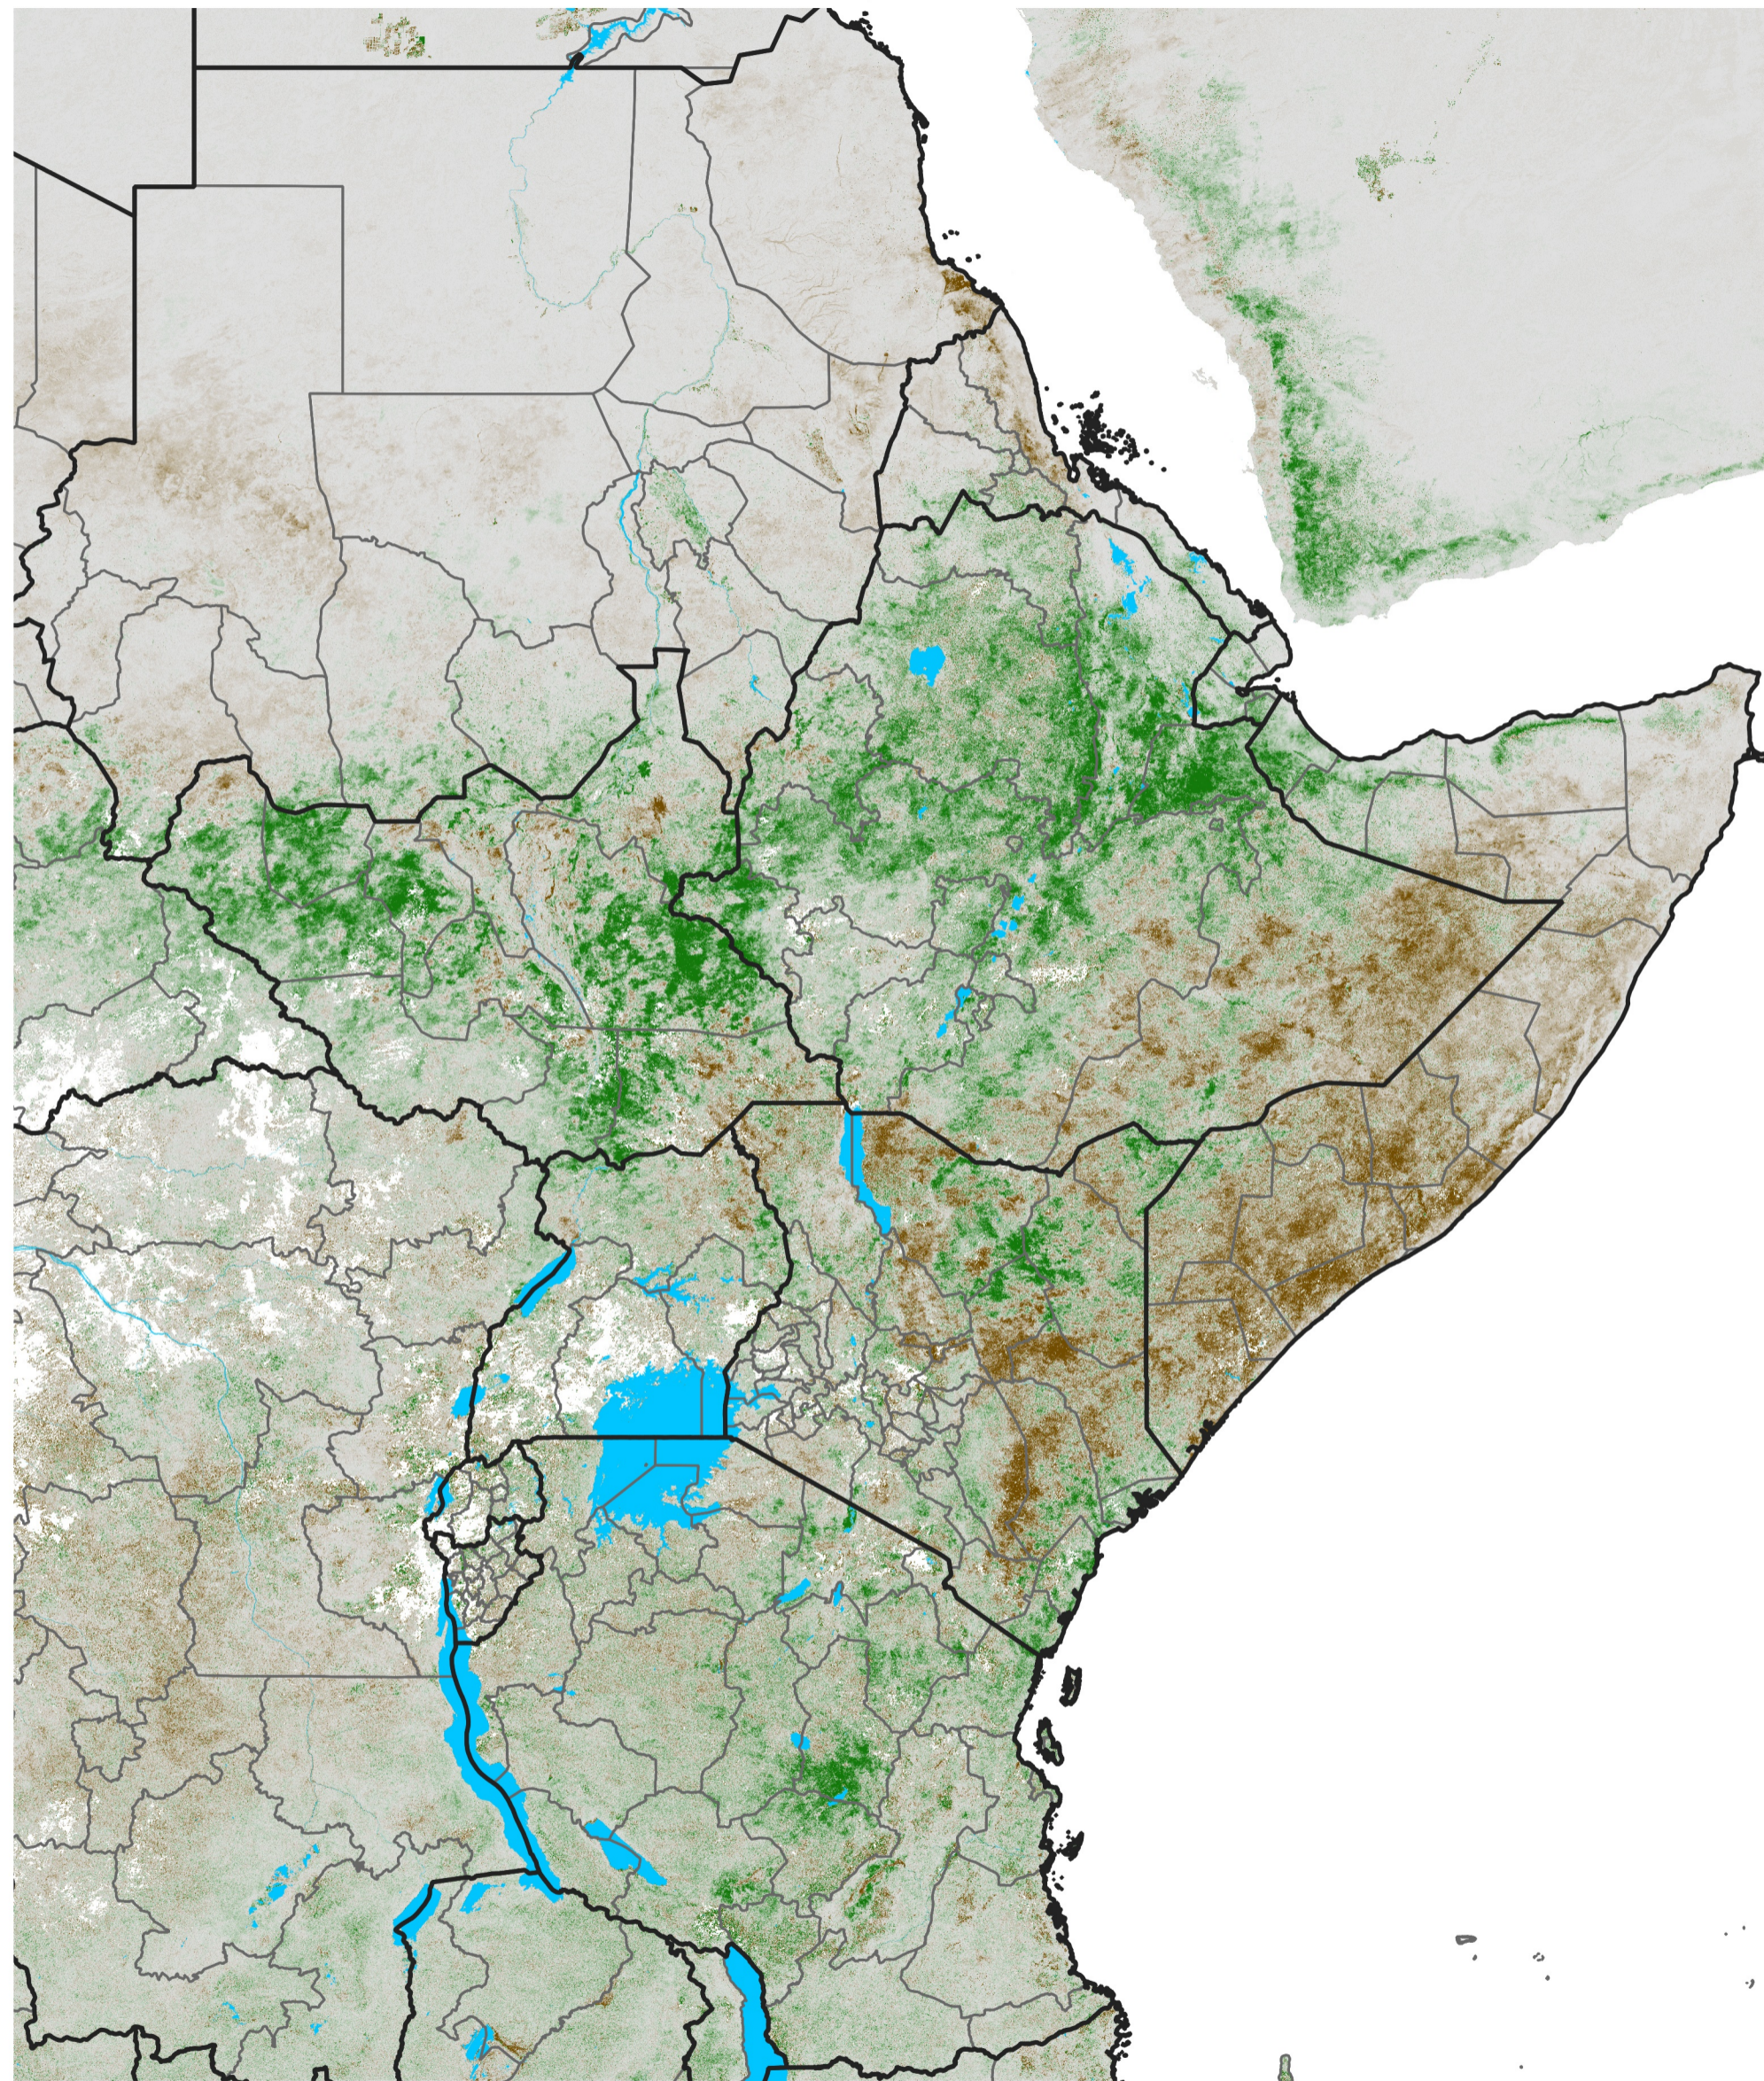

# East Africa NDVI Difference

2026 minus 2025

Period 23 / Apr 16 - 25, 2026

## NDVI Difference

< -0.3   -0.2   -0.1   -0.05   0.05   0.1   0.2   >0.3

Negative

No Difference

Positive