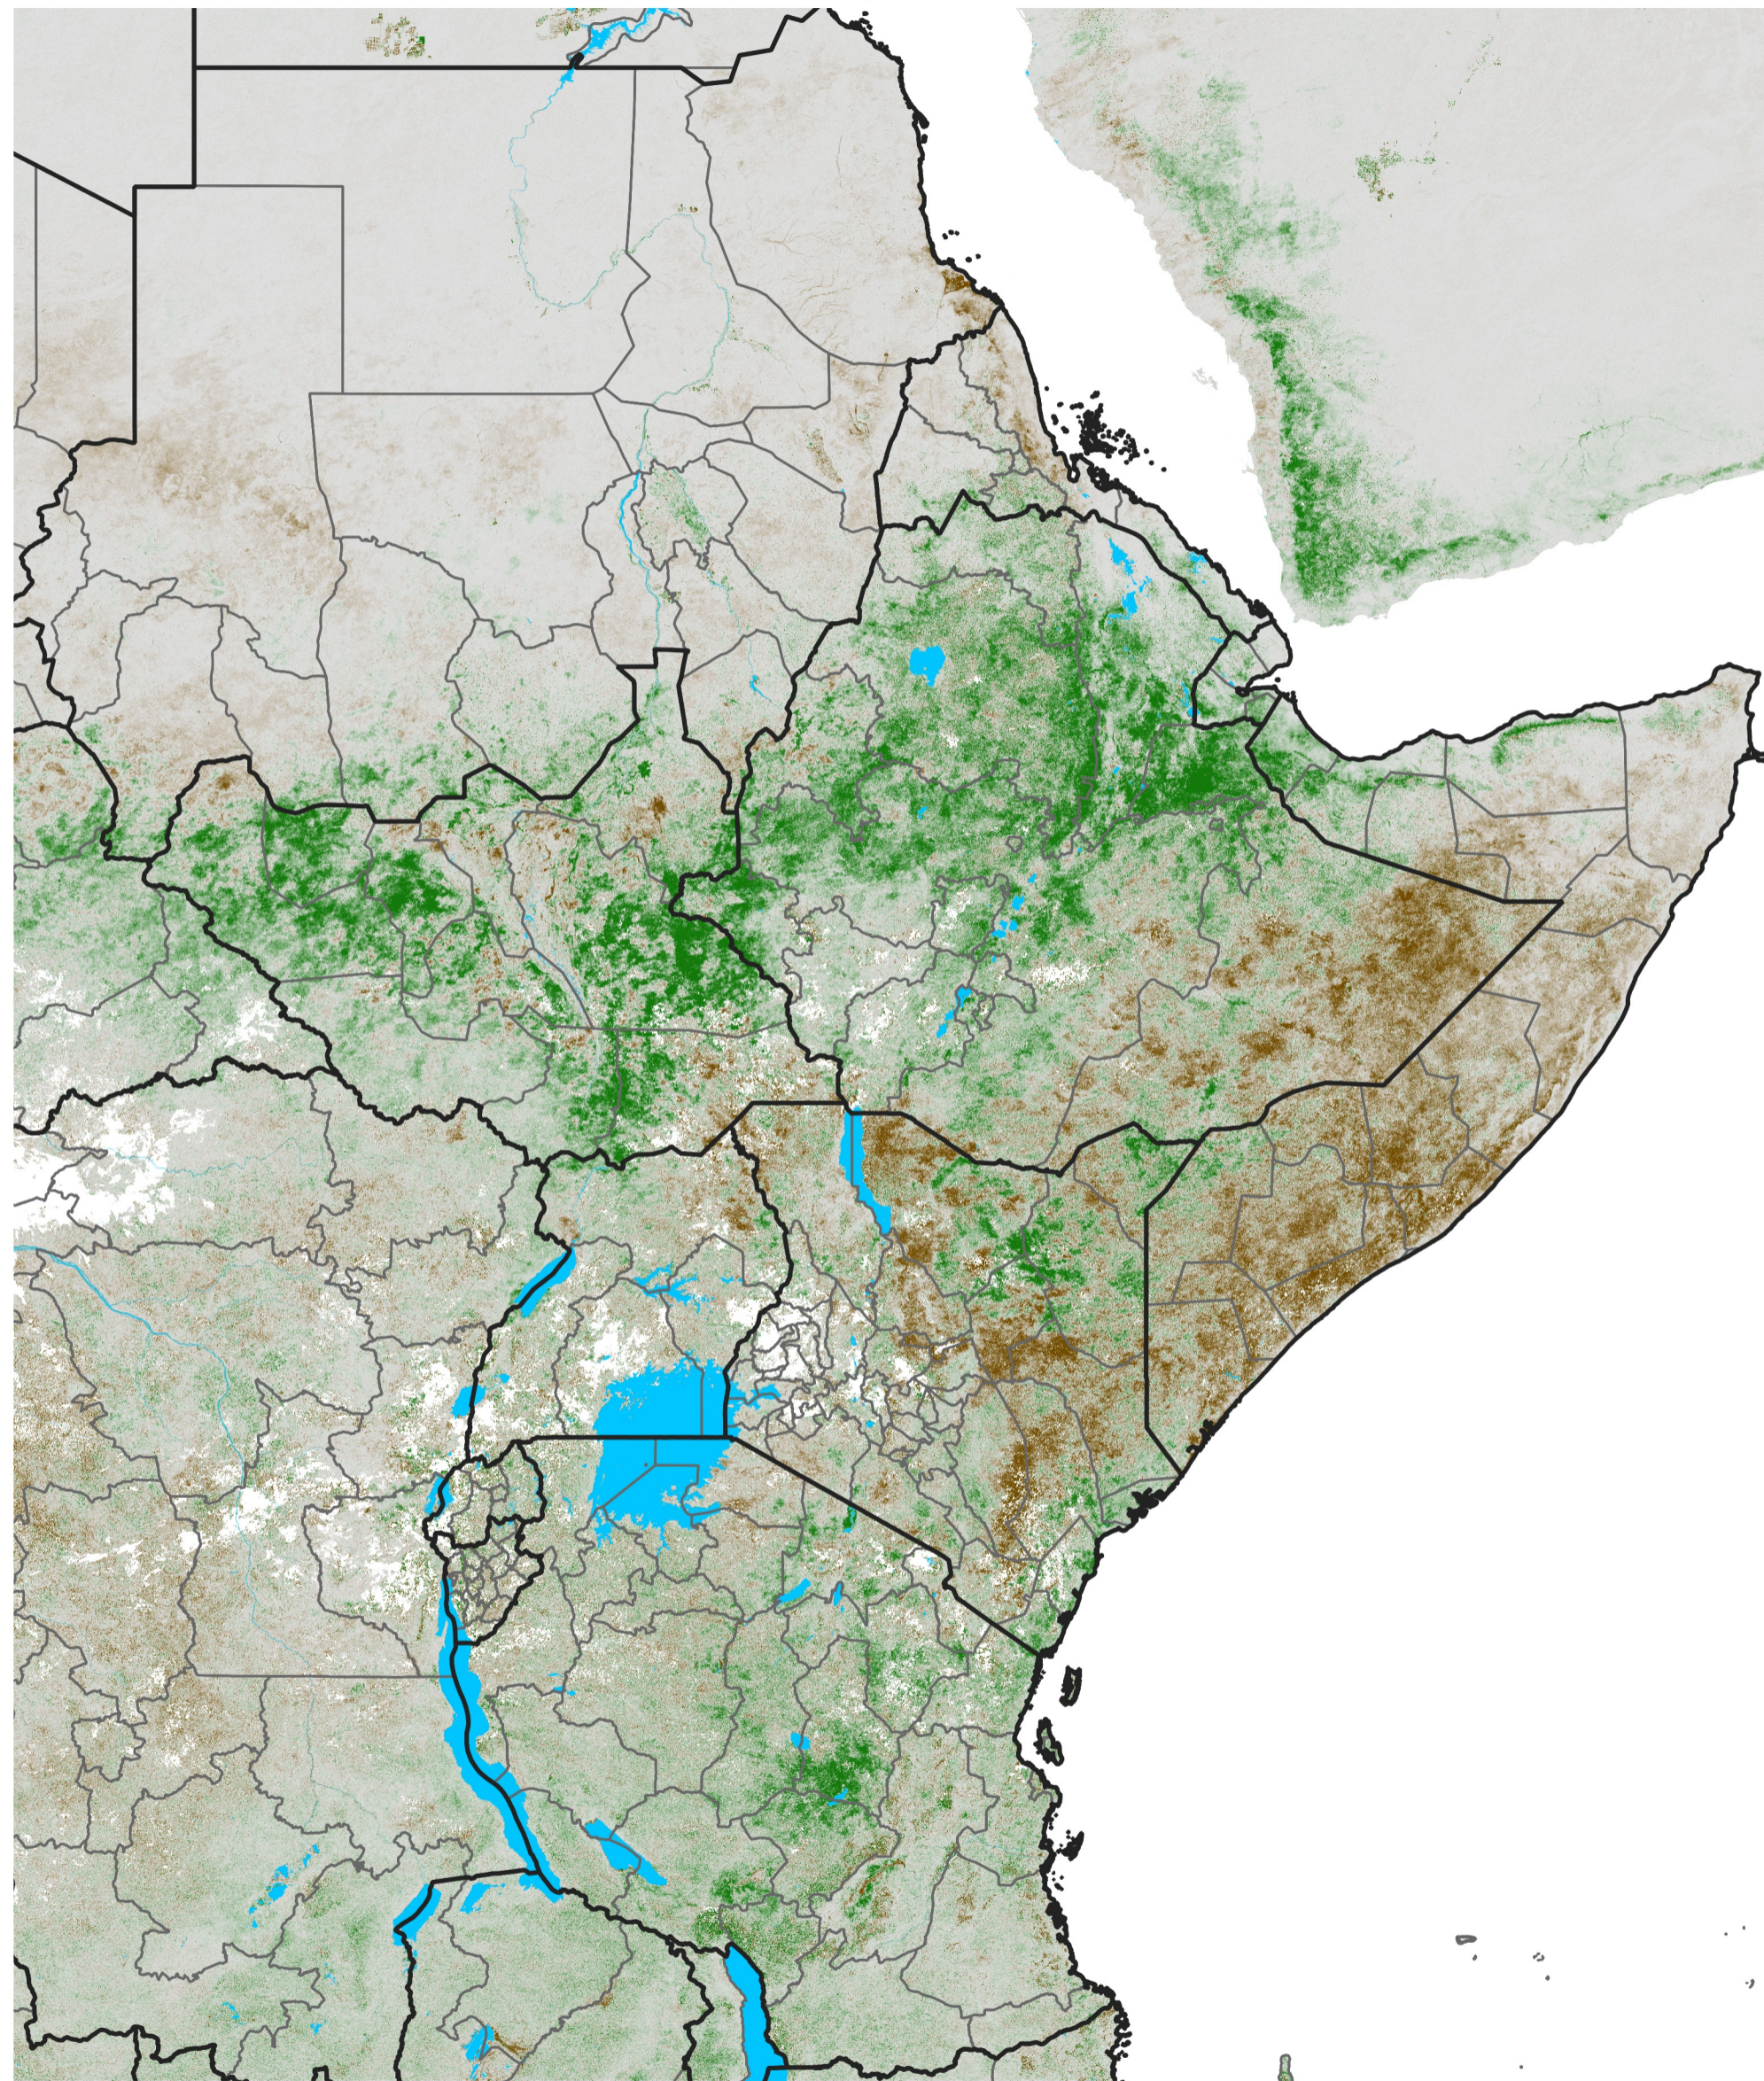

# East Africa NDVI Difference

2026 minus 2025

Period 24 / Apr 21 - 30, 2026

## NDVI Difference

< -0.3   -0.2   -0.1   -0.05   0.05   0.1   0.2   >0.3

Negative

No Difference

Positive